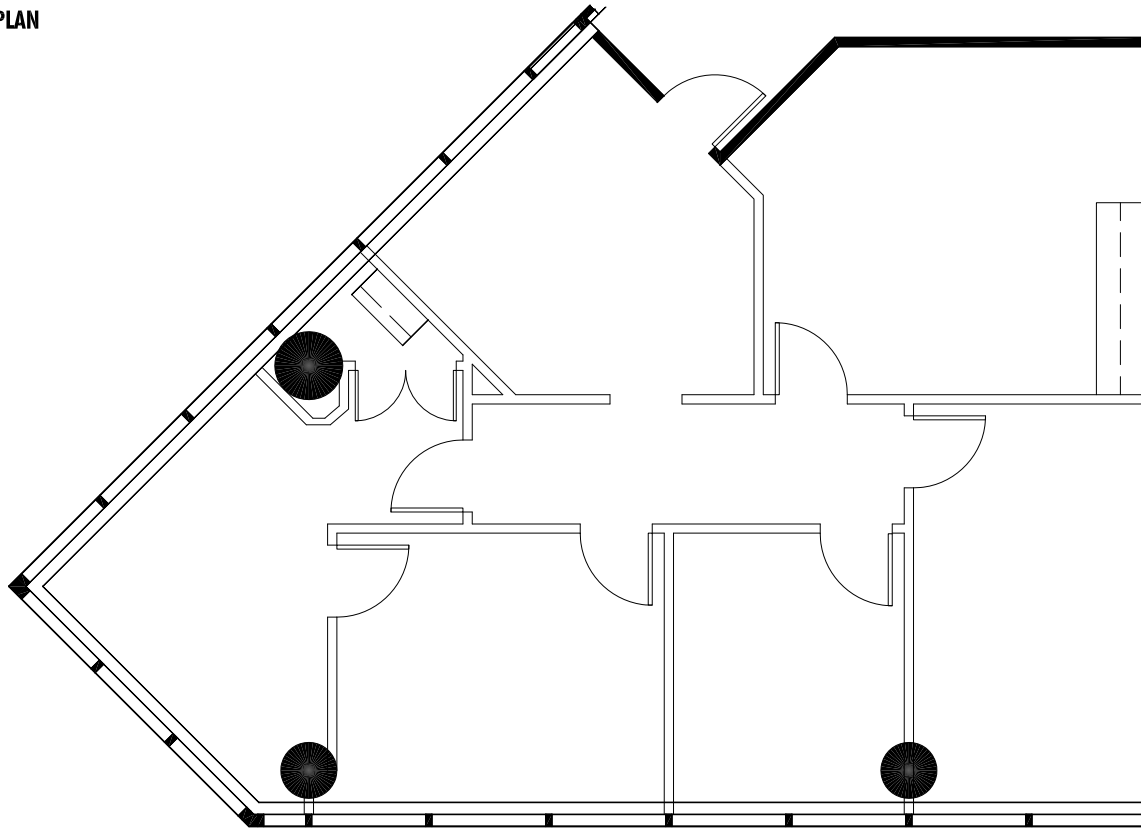

KEY PLAN

Leasing Contact: Greg Frankum 404.842.6565 | Matt Spickard 404.842.6566

3343 Peachtree Road, Atlanta, GA 30326

AFC • EAST TOWER, SUITE 155 • 1,408 RSF

MARKETING DIAGRAM