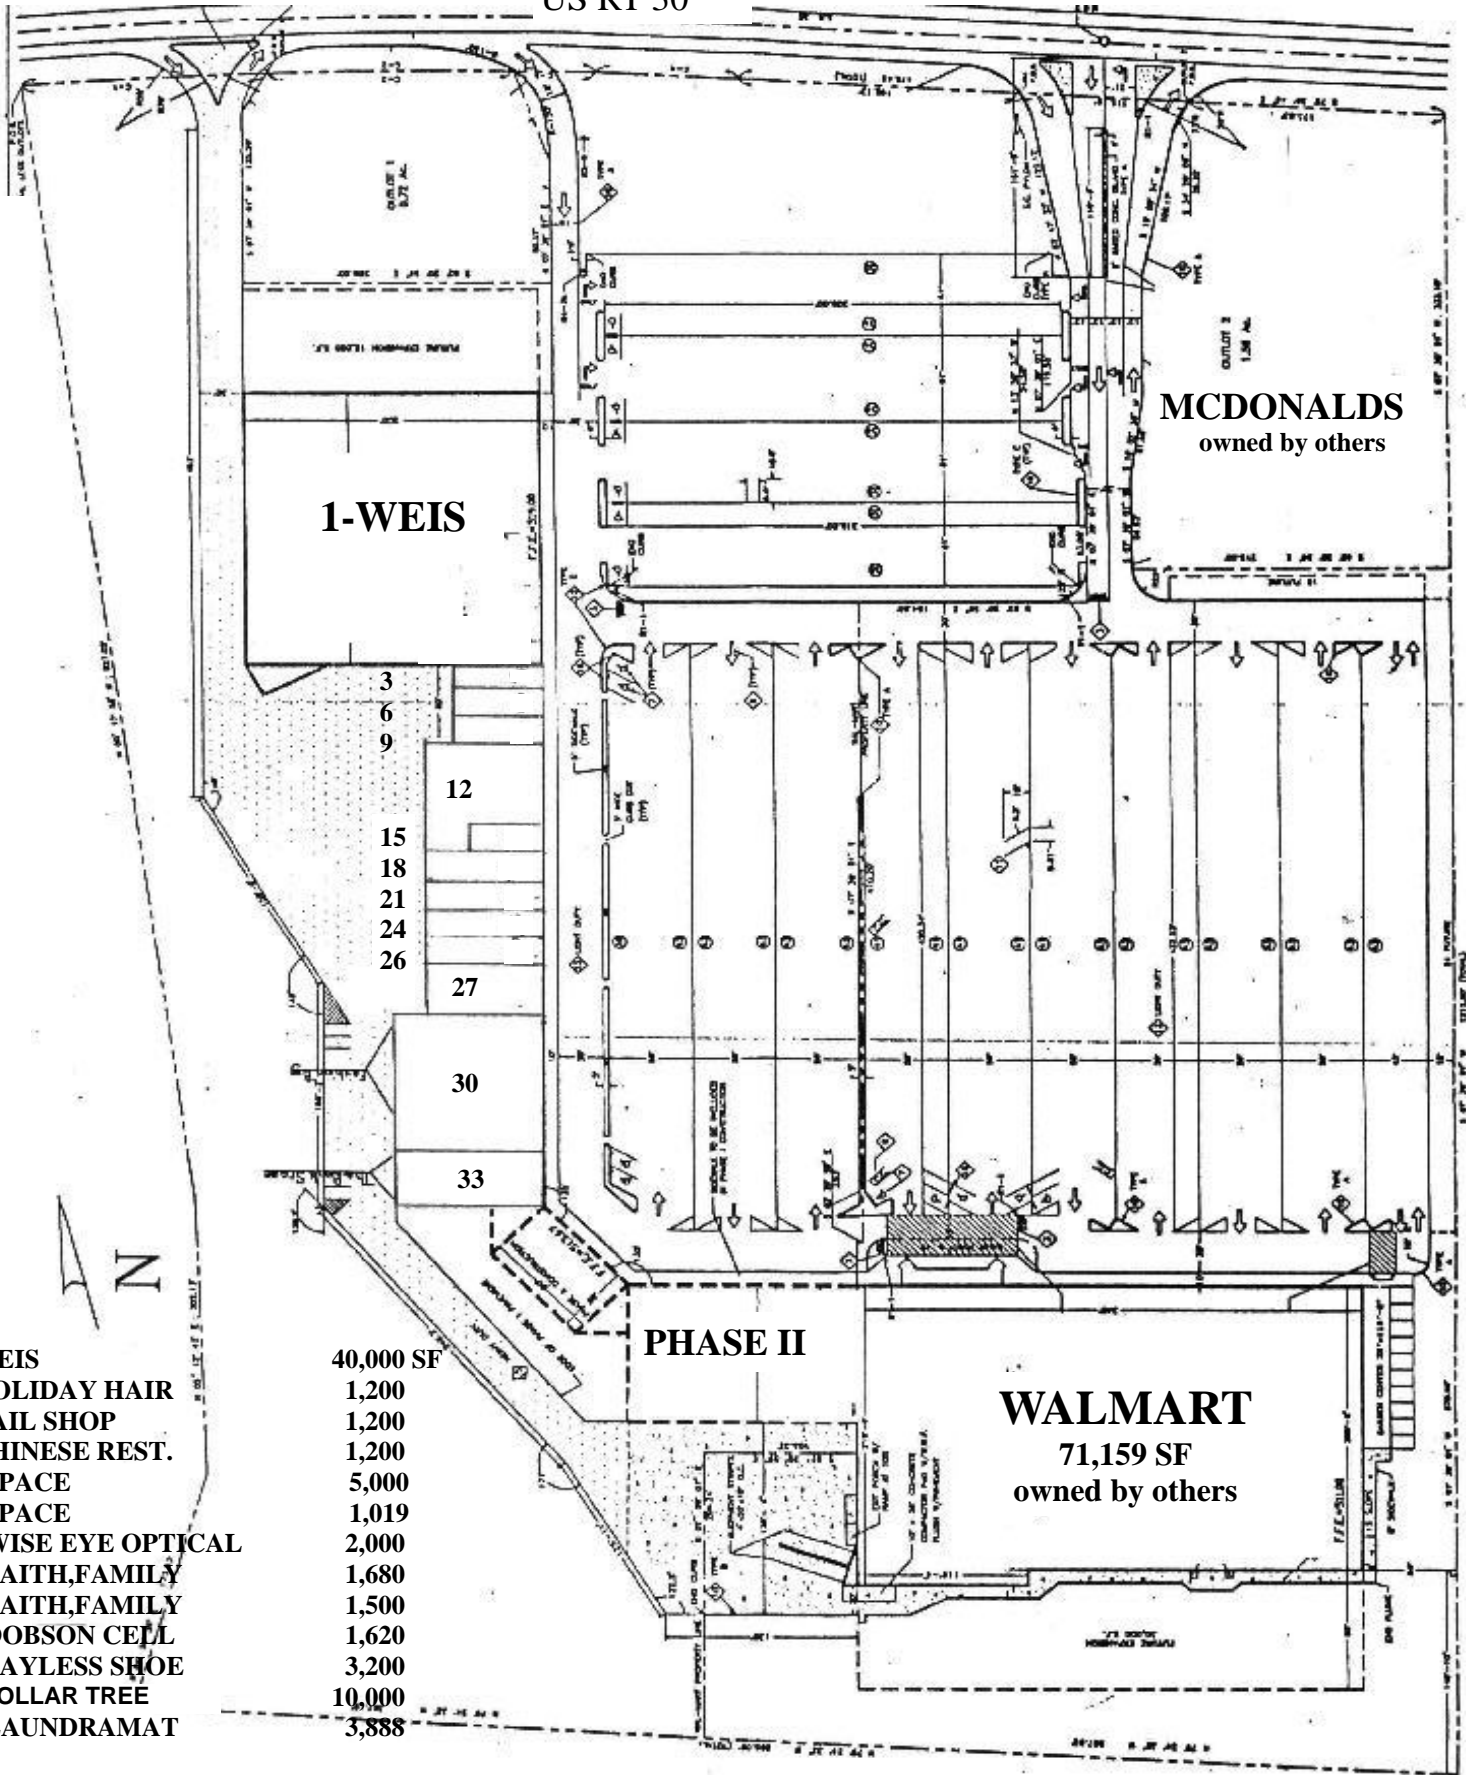

Henry David DiRienzo
926 Boardman-Poland Rd.
Boardman, Ohio 44512

330.729.9044

Fax 330.729.9046

hdirienzo@sbcglobal.net

SITE INFORMATION

Bedford Square is located three miles east of the City of Bedford, Pa. in Bedford County. Bedford Square is located on US RT 30 and has traffic signalization. Bedford Square contains 73,600 SF located on approx. 10 acres. There is an undeveloped expansion area located on an additional 3.25 acres. The project is anchored by Weis Supermarkets and Wal-Mart. The Wal-Mart store is 71,159 sf with an expansion area.

H. DIRIENZO PROPERTIES LTD.

926 BOARDMAN-POLAND RD. BOARDMAN, OH 44512 ph330.729.9044

H. DIRIENZO PROPERTIES LTD.

H. DIRIENZO PROPERTIES LTD.

H. DIRIENZO PROPERTIES LTD.

US RT 30

1-WEIS	40,000 SF
3-HOLIDAY HAIR	1,200
6-NAIL SHOP	1,200
9-CHINESE REST.	1,200
12-SPACE	5,000
15-SPACE	1,019
18-WISE EYE OPTICAL	2,000
21-FAITH,FAMILY	1,680
24-FAITH,FAMILY	1,500
26-DOBSON CELL	1,620
27-PAYLESS SHOE	3,200
30-DOLLAR TREE	10,000
33-LAUNDRAMAT	3,888