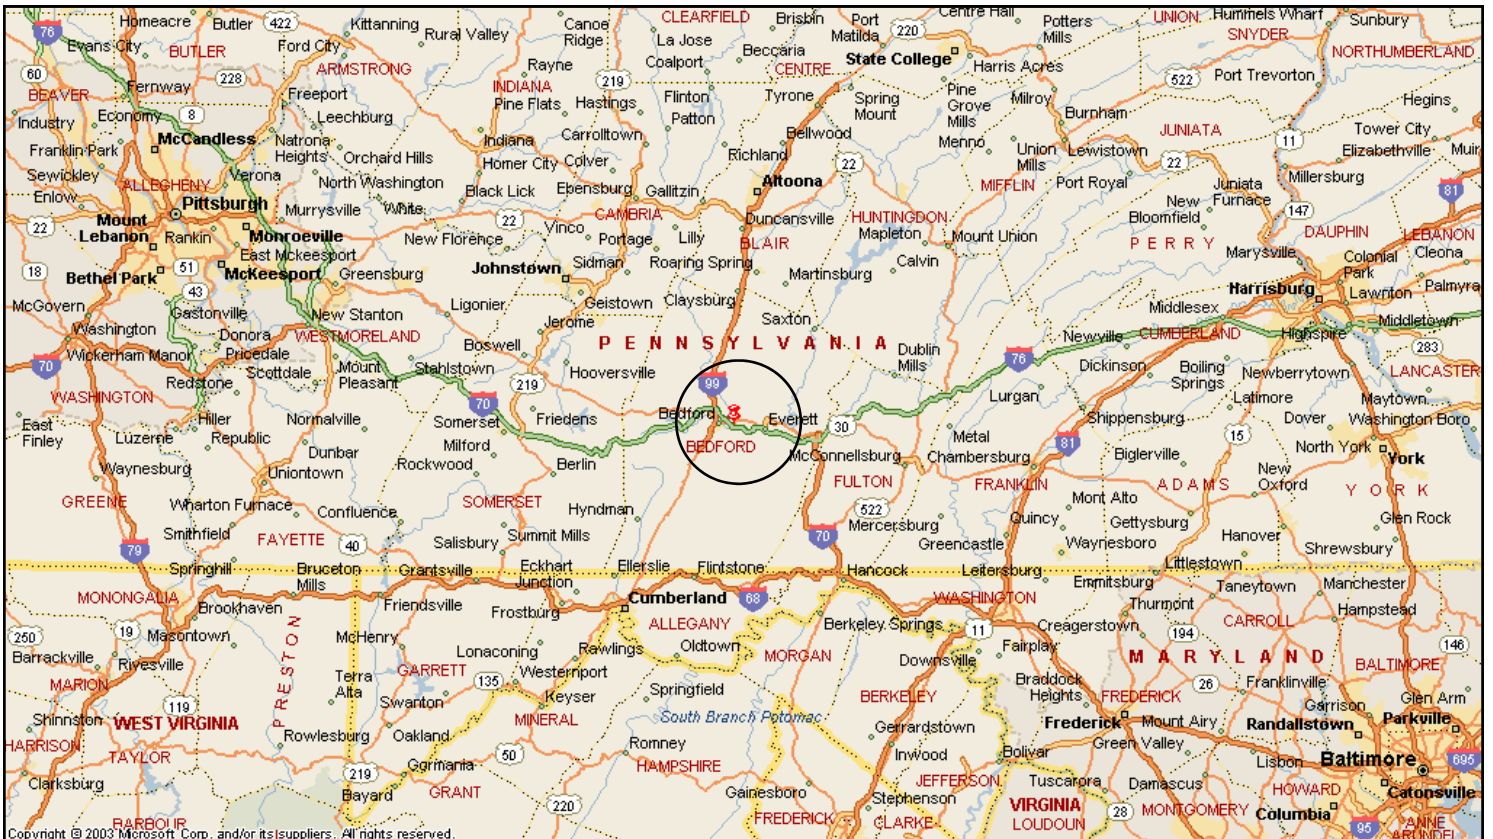

H. DIRIENZO PROPERTIES LTD.