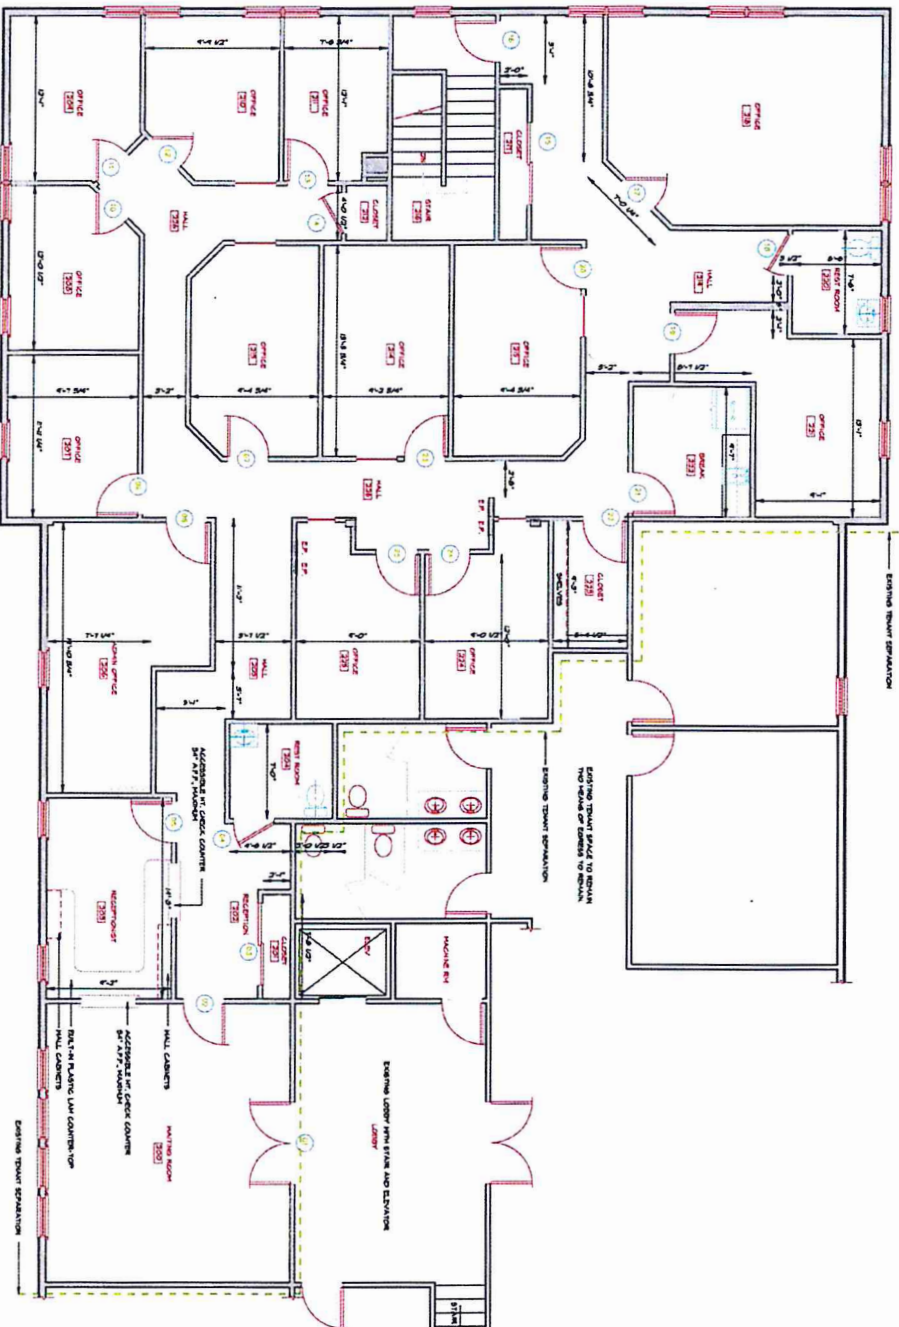

SUITES 422-424

Dan McCloskey, GRI, MBA
RE/MAX Properties, Ltd.

McCloskeyRemax@gmail.com
Office: (215)-968-7400
Cell: (215)-669-8333