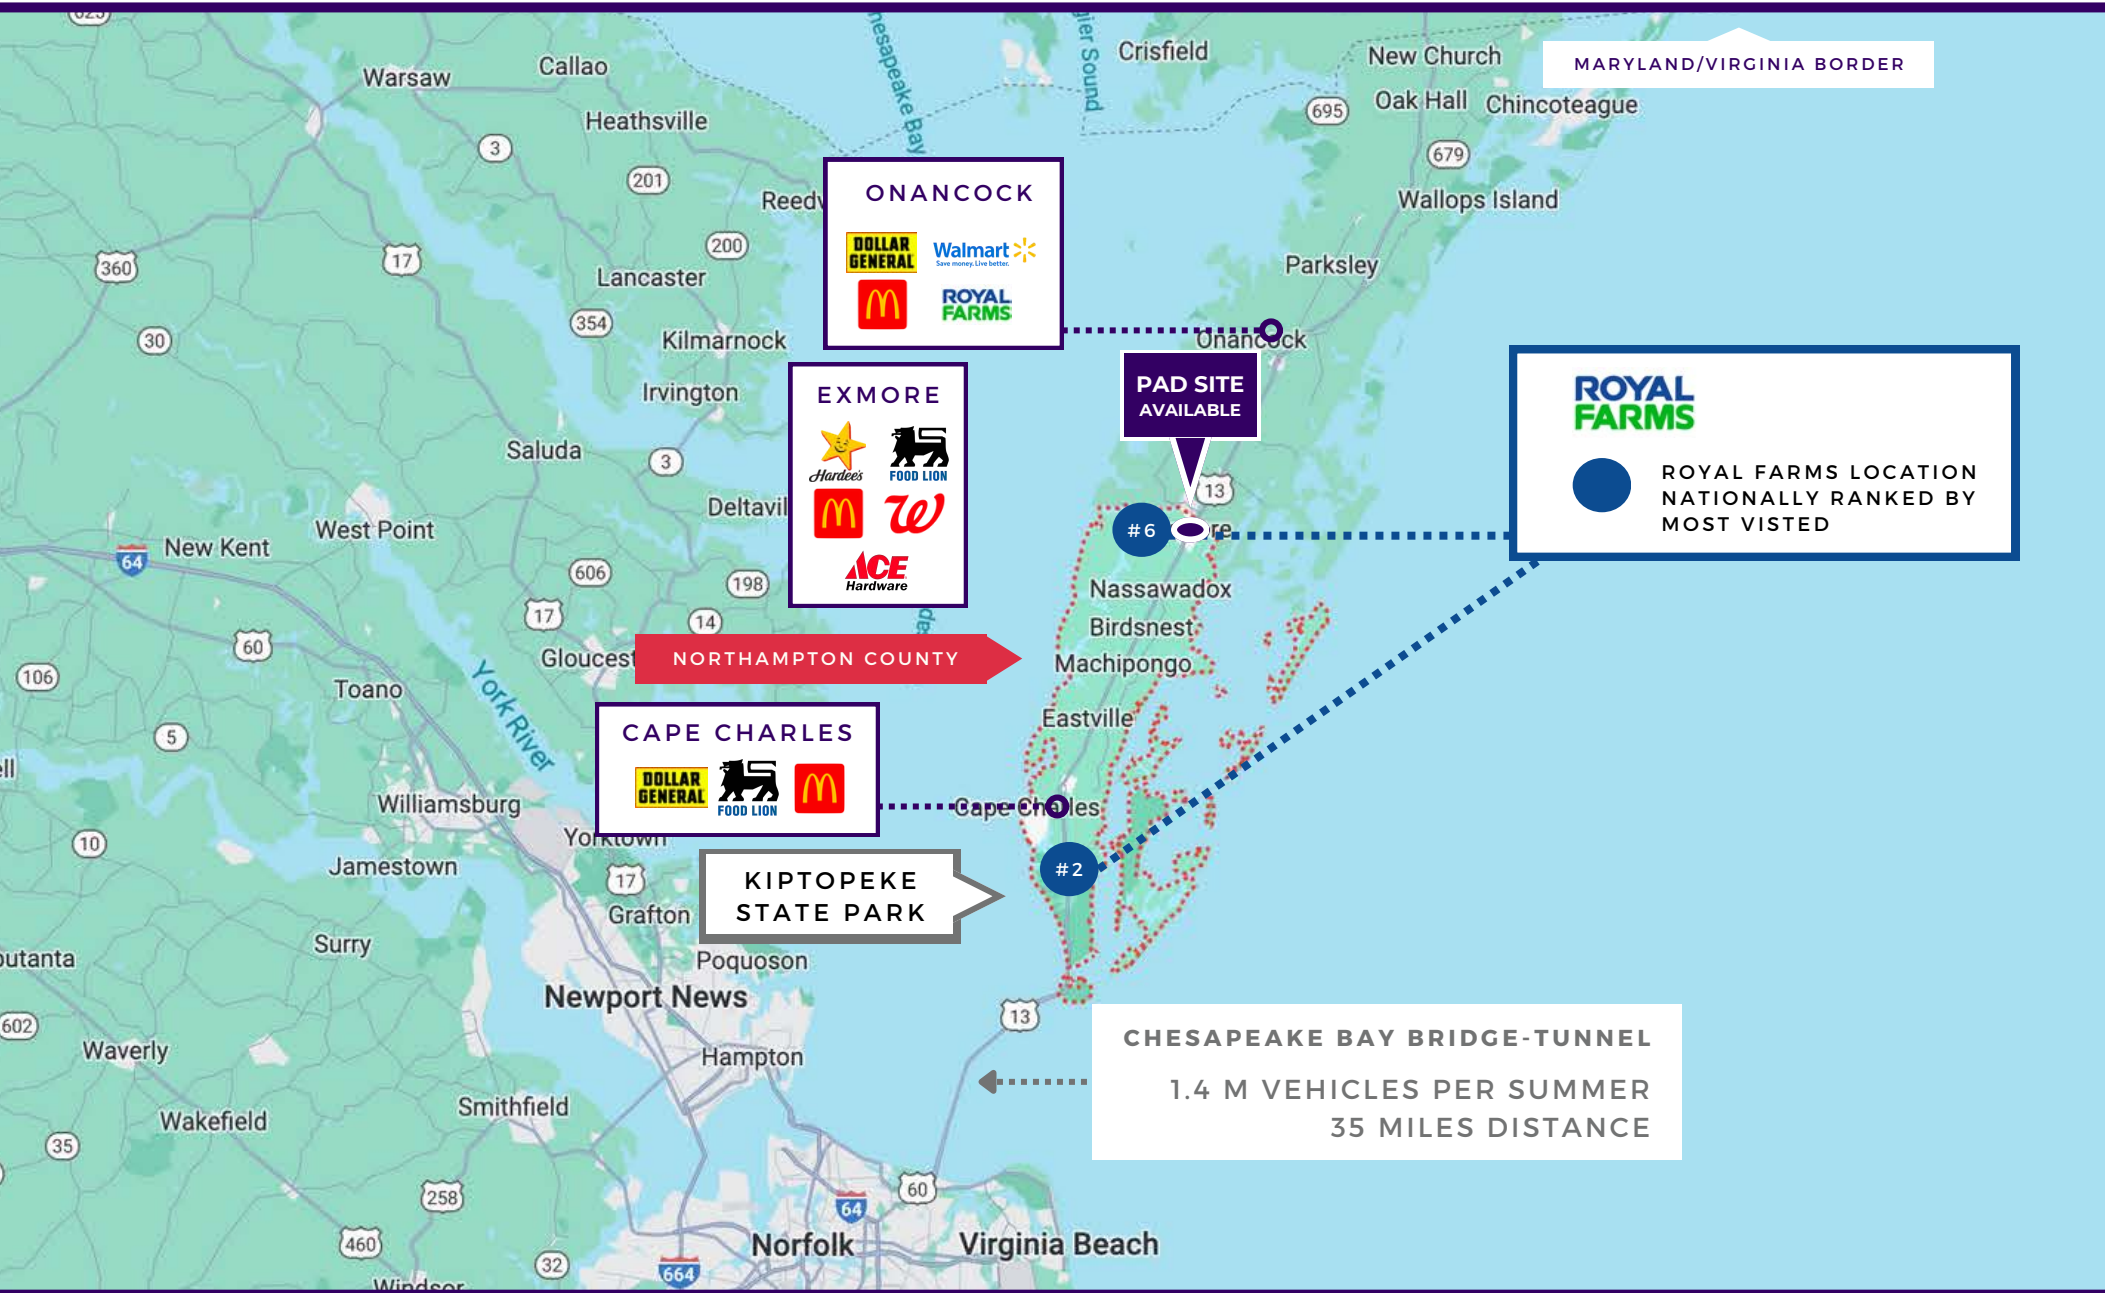

RETAIL OVERVIEW