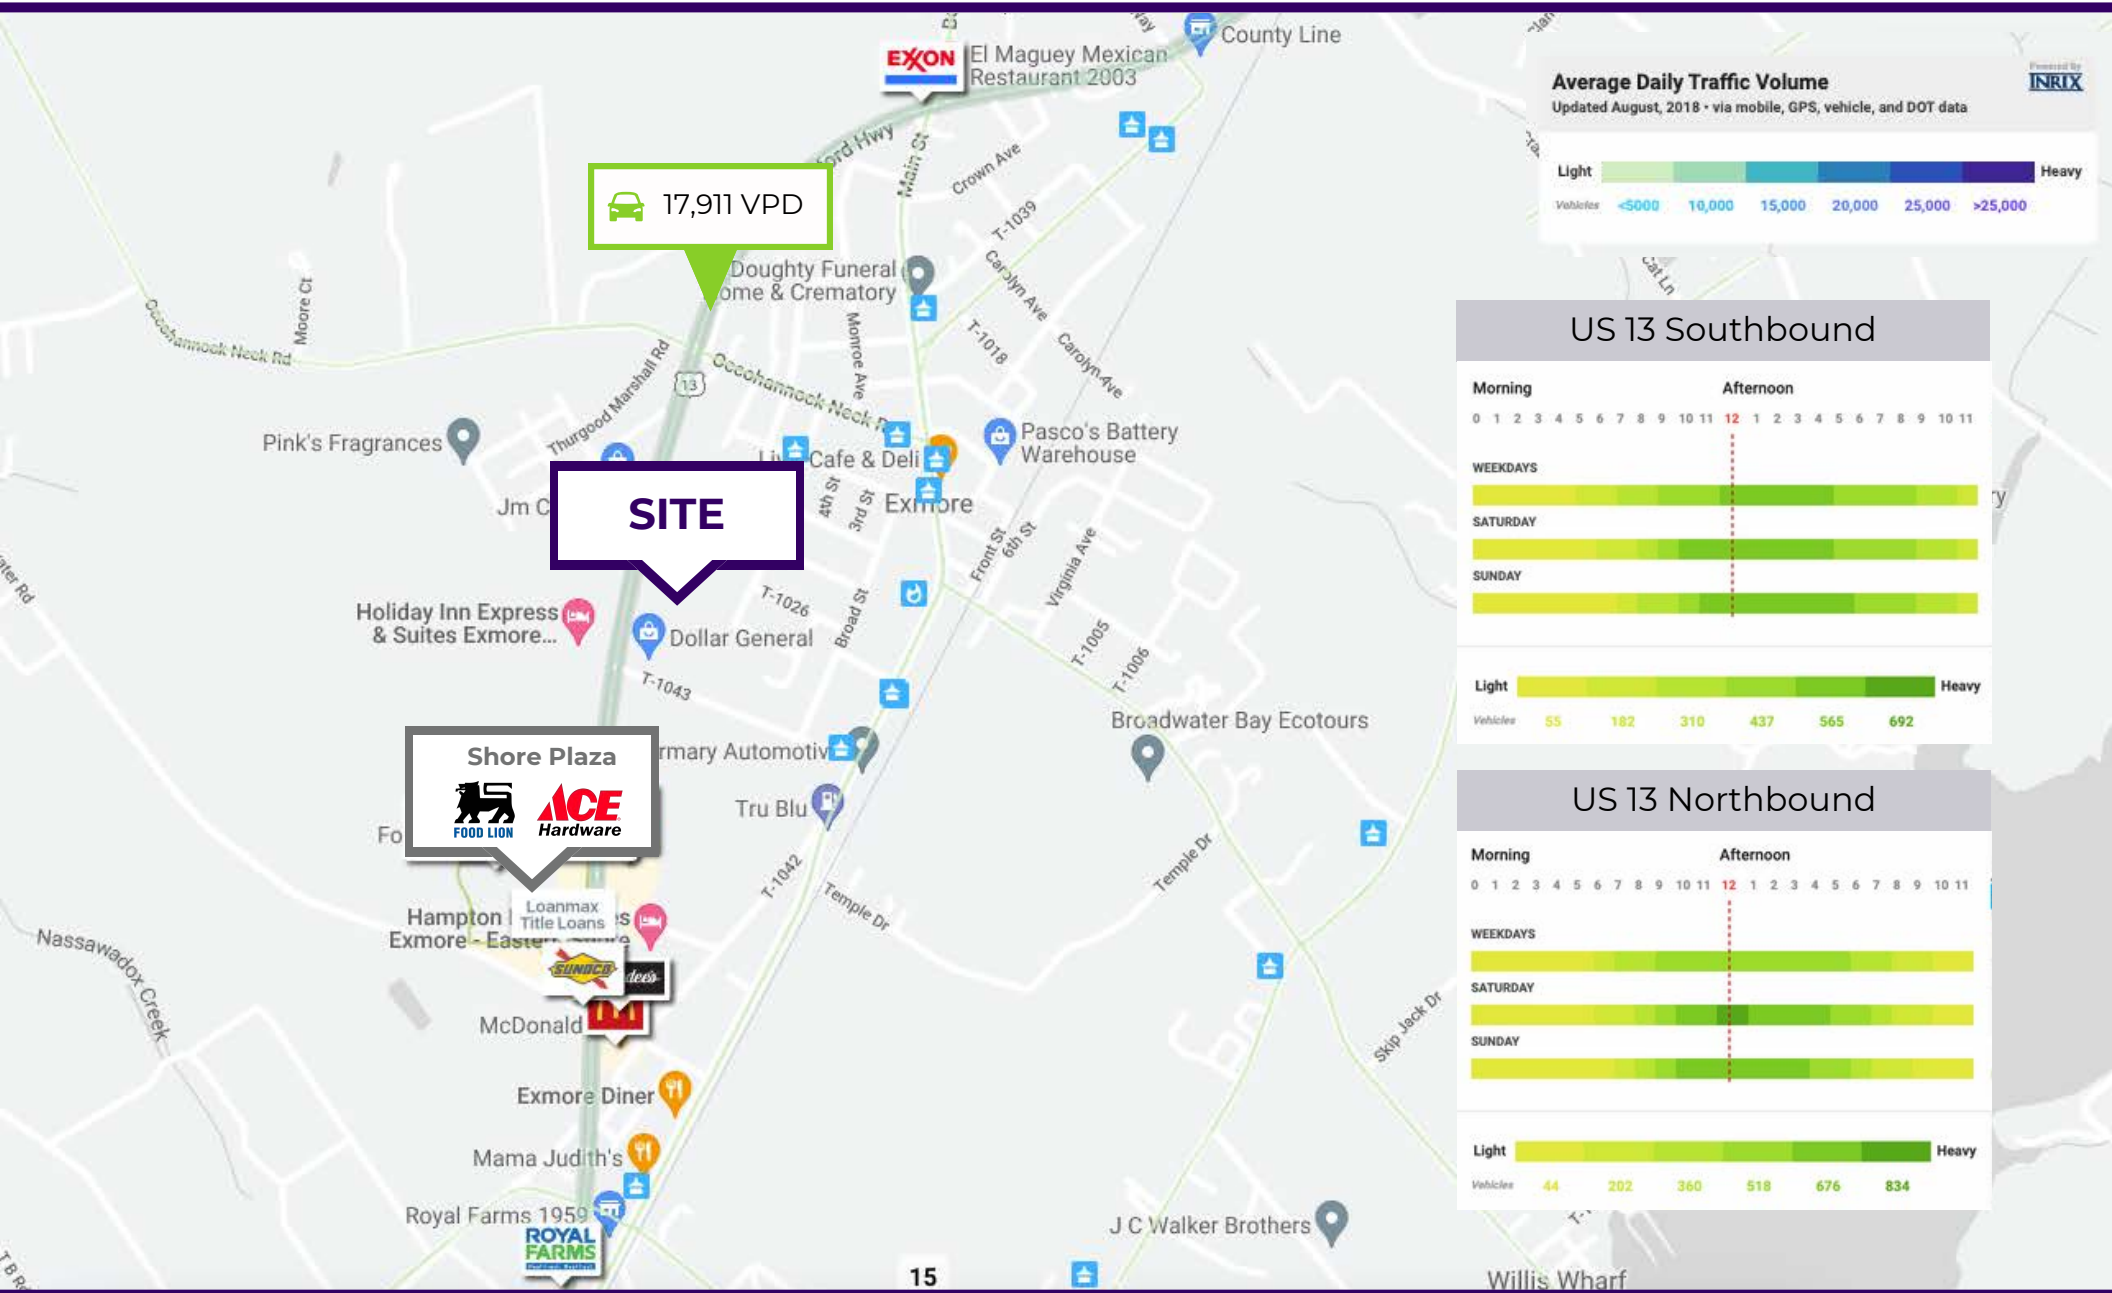

# CORNER ON BENJAMIN

LANKFORD HIGHWAY & BENJAMIN STREET  
EXMORE, VA | NORTHAMPTON COUNTY

# RETAIL OVERVIEW

# T R A F F I C

🚗 17,911 VPD

**SITE**

**Shore Plaza**

## Demographics

Lankford Hwy, Exmore, Virginia, 23350 3

Drive time of 15 minutes