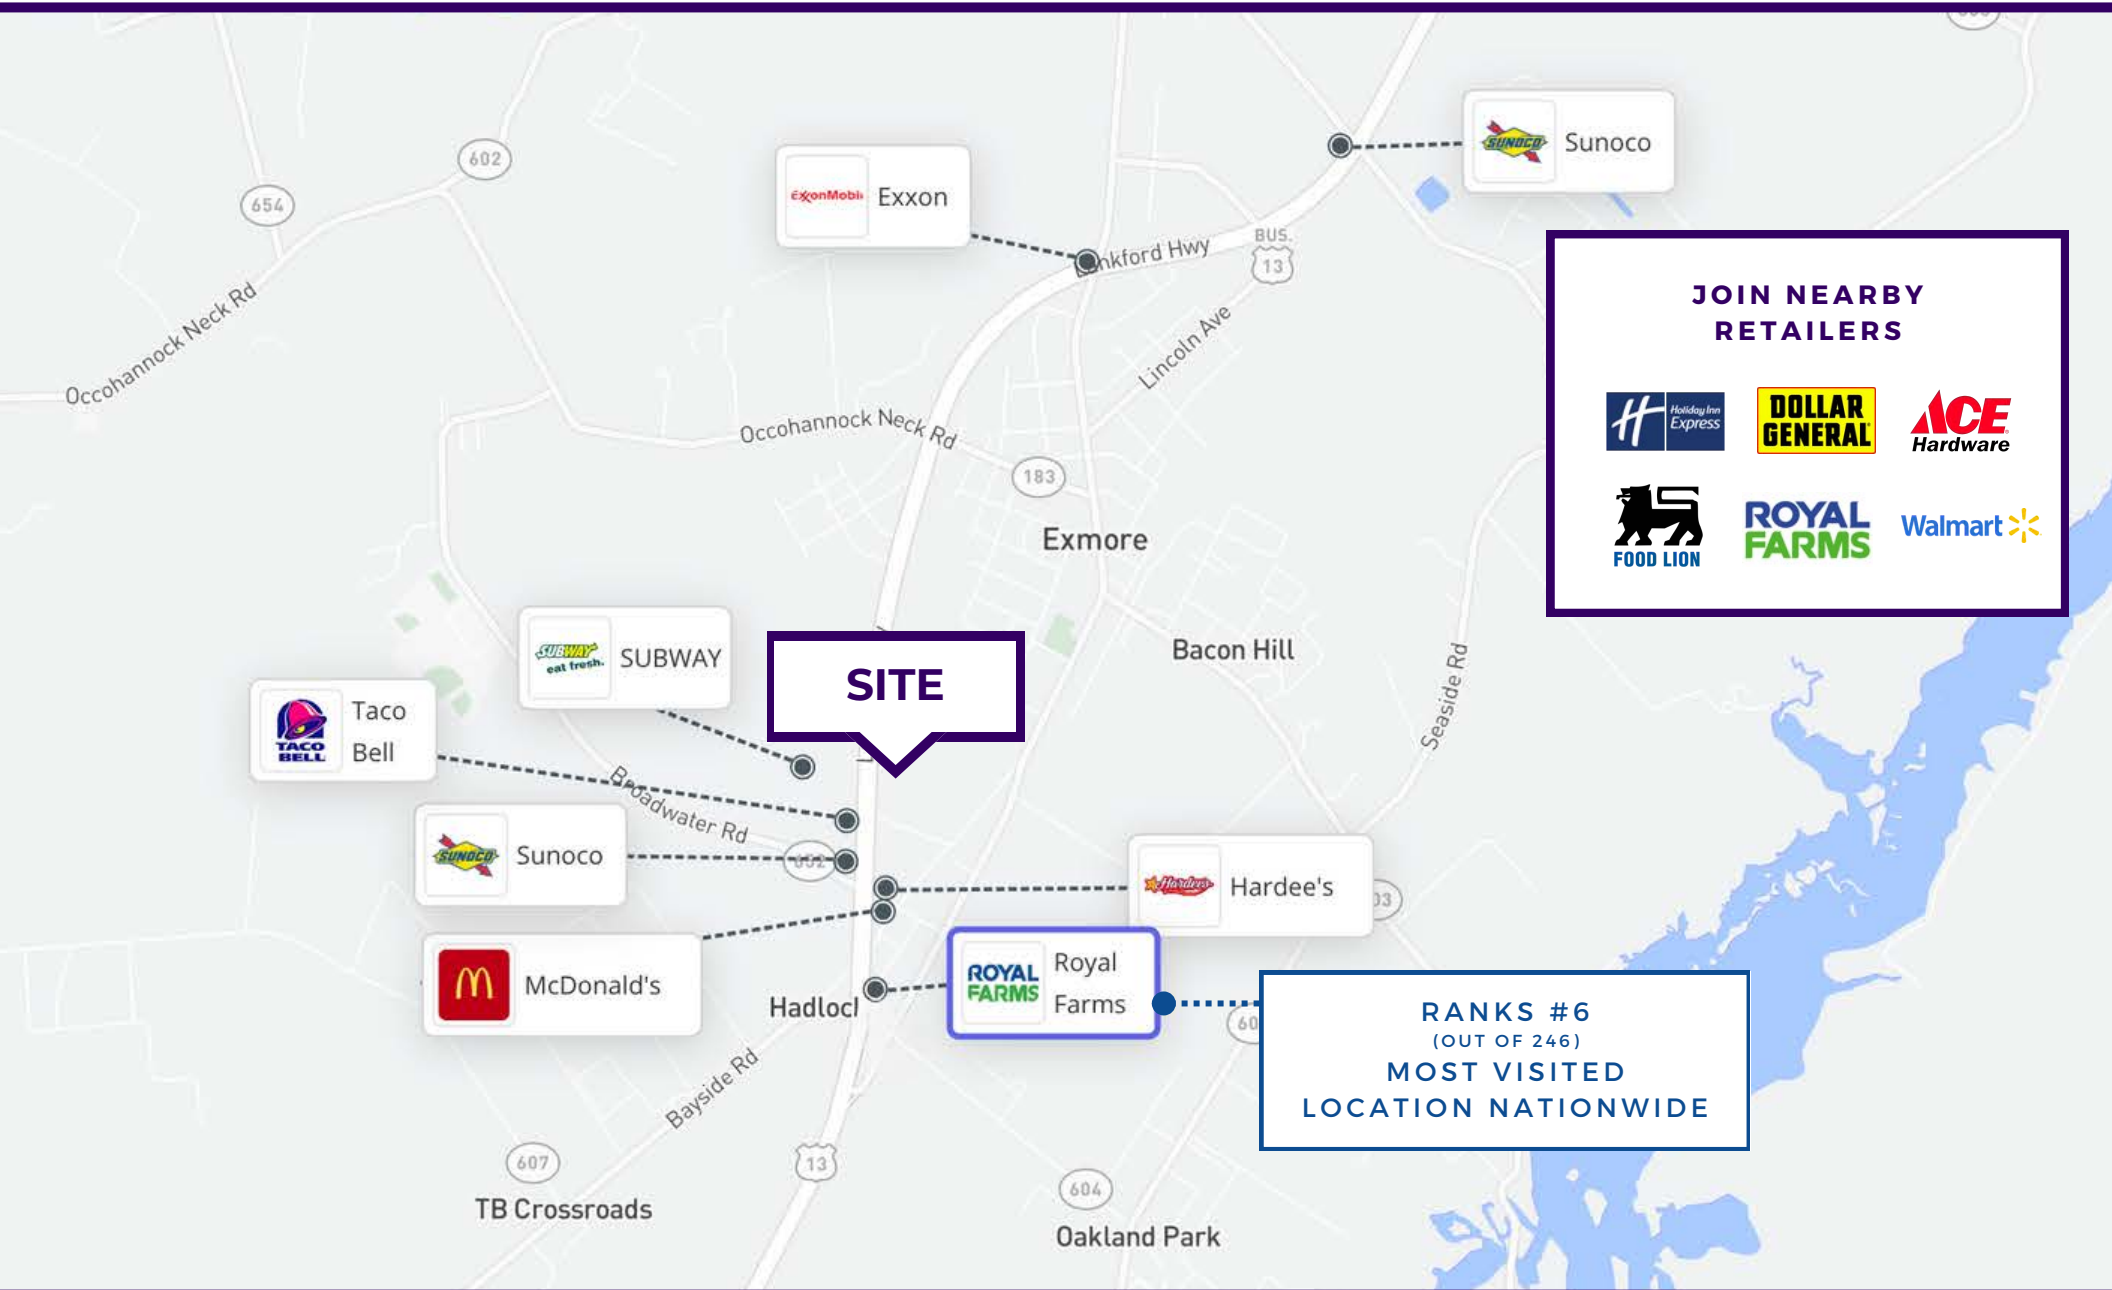

# CORNER ON BENJAMIN

LANKFORD HIGHWAY & BENJAMIN STREET  
EXMORE, VA | NORTHAMPTON COUNTY

# RETAIL OVERVIEW

# T R A F F I C

🚗 17,911 VPD

**SITE**

**Shore Plaza**

## Demographics

Lankford Hwy, Exmore, Virginia, 23350 3

Drive time of 15 minutes