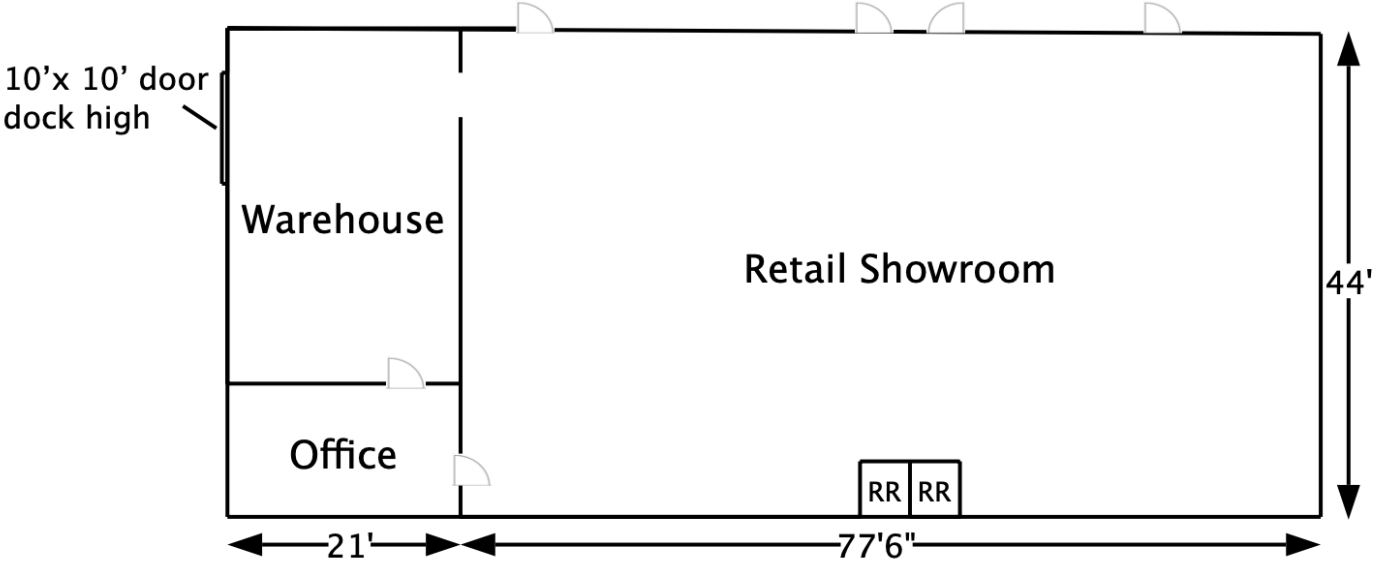

Parking Lot

4,334 total sq.ft.

5545 Brewster St.
San Antonio, TX 78233