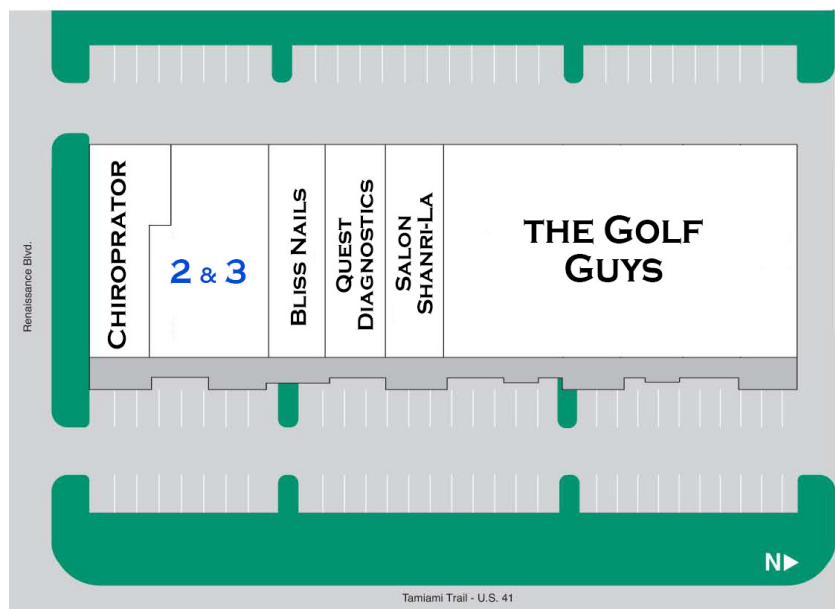

# Renaissance Center

3440 Renaissance Boulevard • Bonita Springs, FL 34134 • Unit 2 & 3

## Property Highlights

- Excellent frontage on high traffic U.S. 41 (Tamiami Trail)
- Strong growth market
- Strong demographics: High HH Income
- Adjacent to NCH 24 hour emergency building