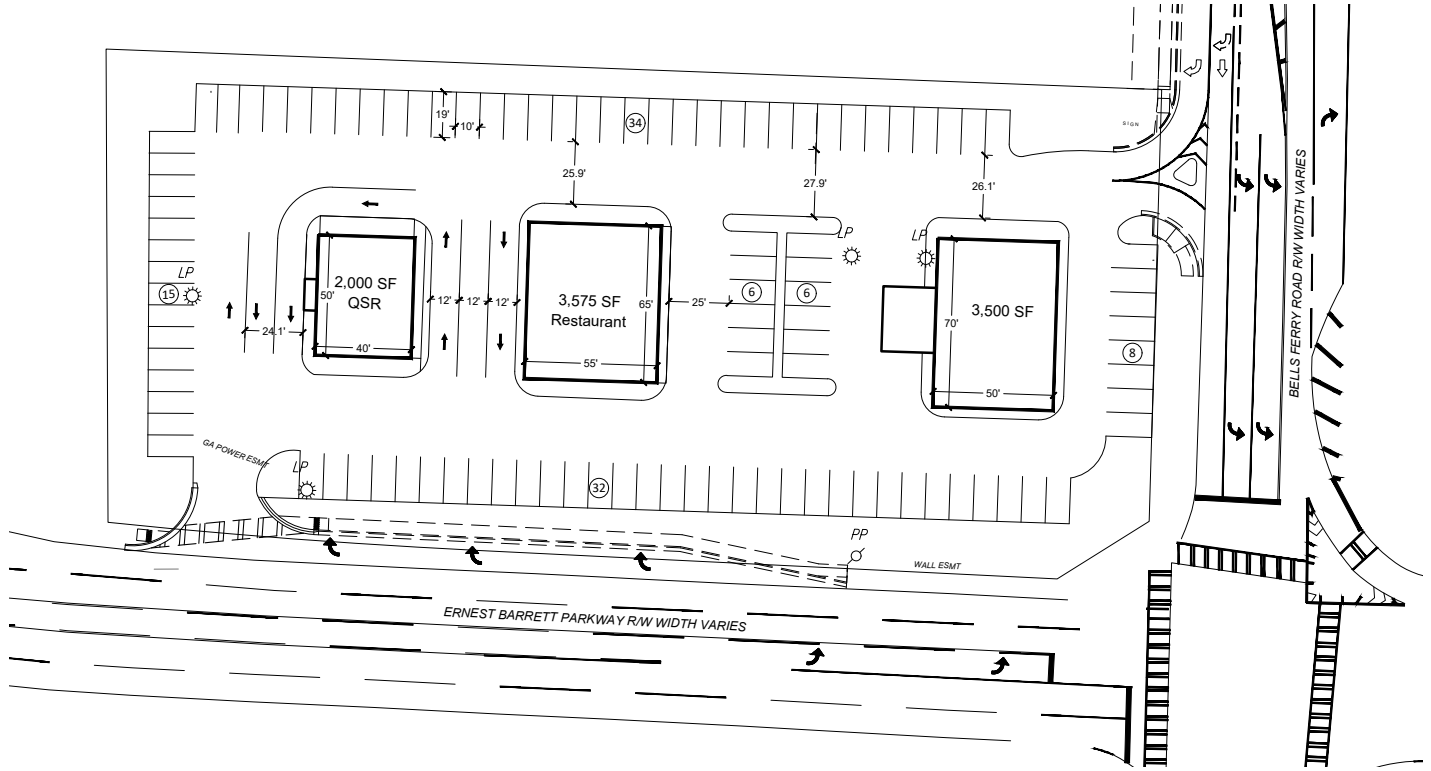

FOR MORE
INFORMATION
PLEASE CONTACT

MINDY ELMS
770.729.2813
melms@lavista.com

THOMAS MARTIN
770.729.2814
tmartin@lavista.com