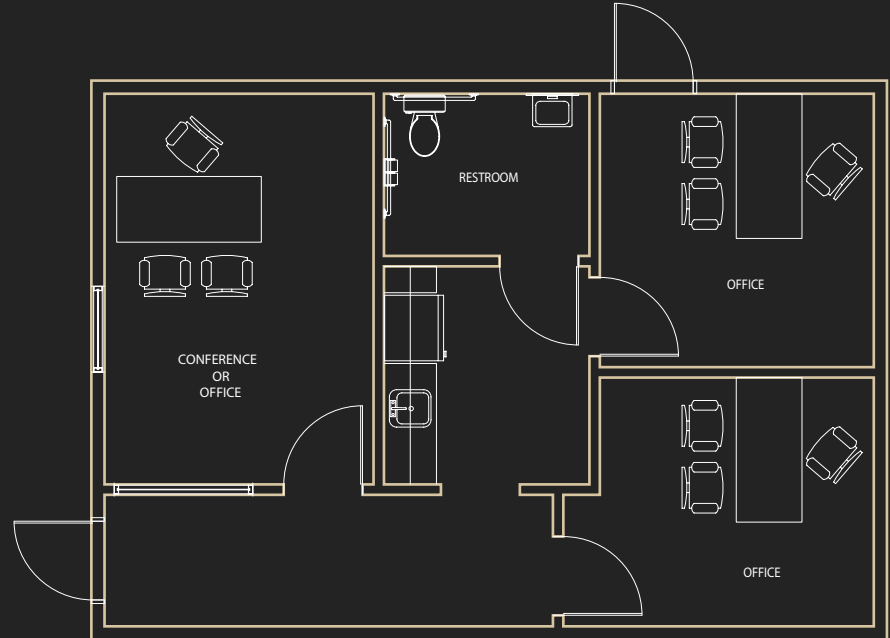

INOVA

LUXURY OFFICES

LUXURY OFFICES FOR SALE

CUSTOM FLOOR PLANS

\$138,600 Only
Framed Layout with High Ceilings

630 SQ.FT.
office with direct access
to the putting green

Inova Location Map

Property
Luxury and Comfort

Property Renderings

Interior Design

Purchase Process

Step 01

420 | 630 | 763 | 994 | 1260 | 2520 | 3780 | 5040 | 6300
Select Your Office Size Sq.Ft.

Step 02

Select Custom Floor Plan or
Design From Scratch

Step 03