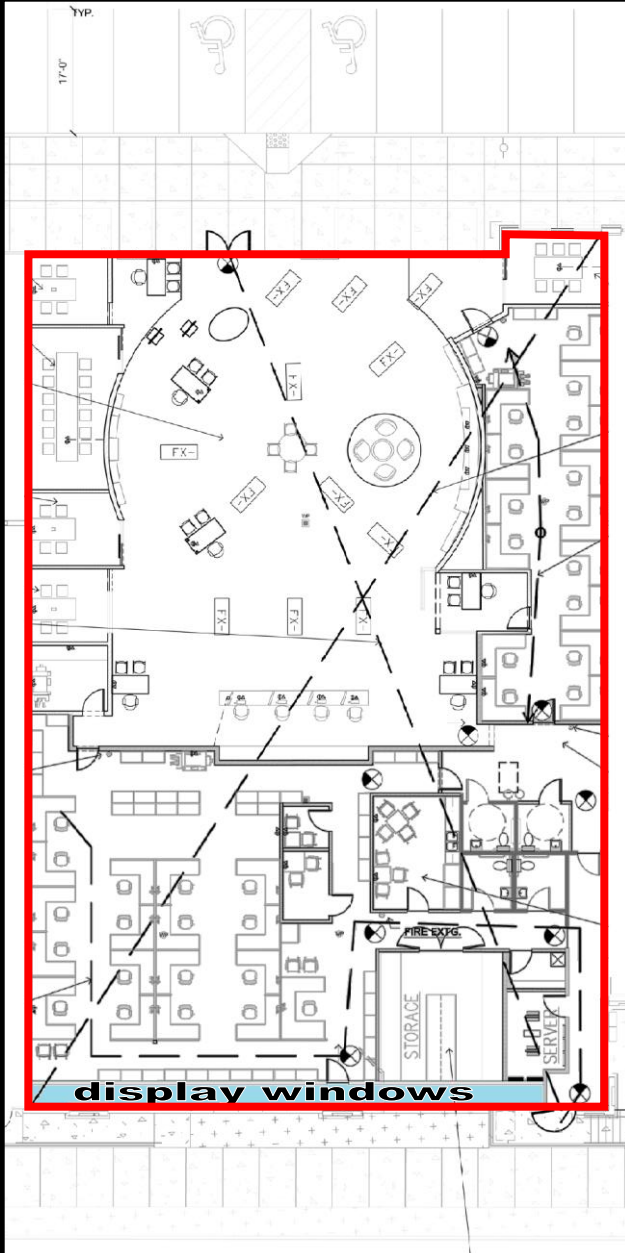

Site Plan

- Located at the 50yd line on Southcenter Pkwy
- Grand monument signage on Southcenter Pkwy

Southcenter Square – Suite S112

South Elevation — view from Minkler Blvd

North Elevation — view from parking lot

AAA Travel & Cruise – coming available soon

9,372sf (~79'W x 118'D)

Divisible to ~1,908sf

Pylon and monument signage available

Additional storefront/display windows along Minkler Boulevard

Grease trap tie-in available