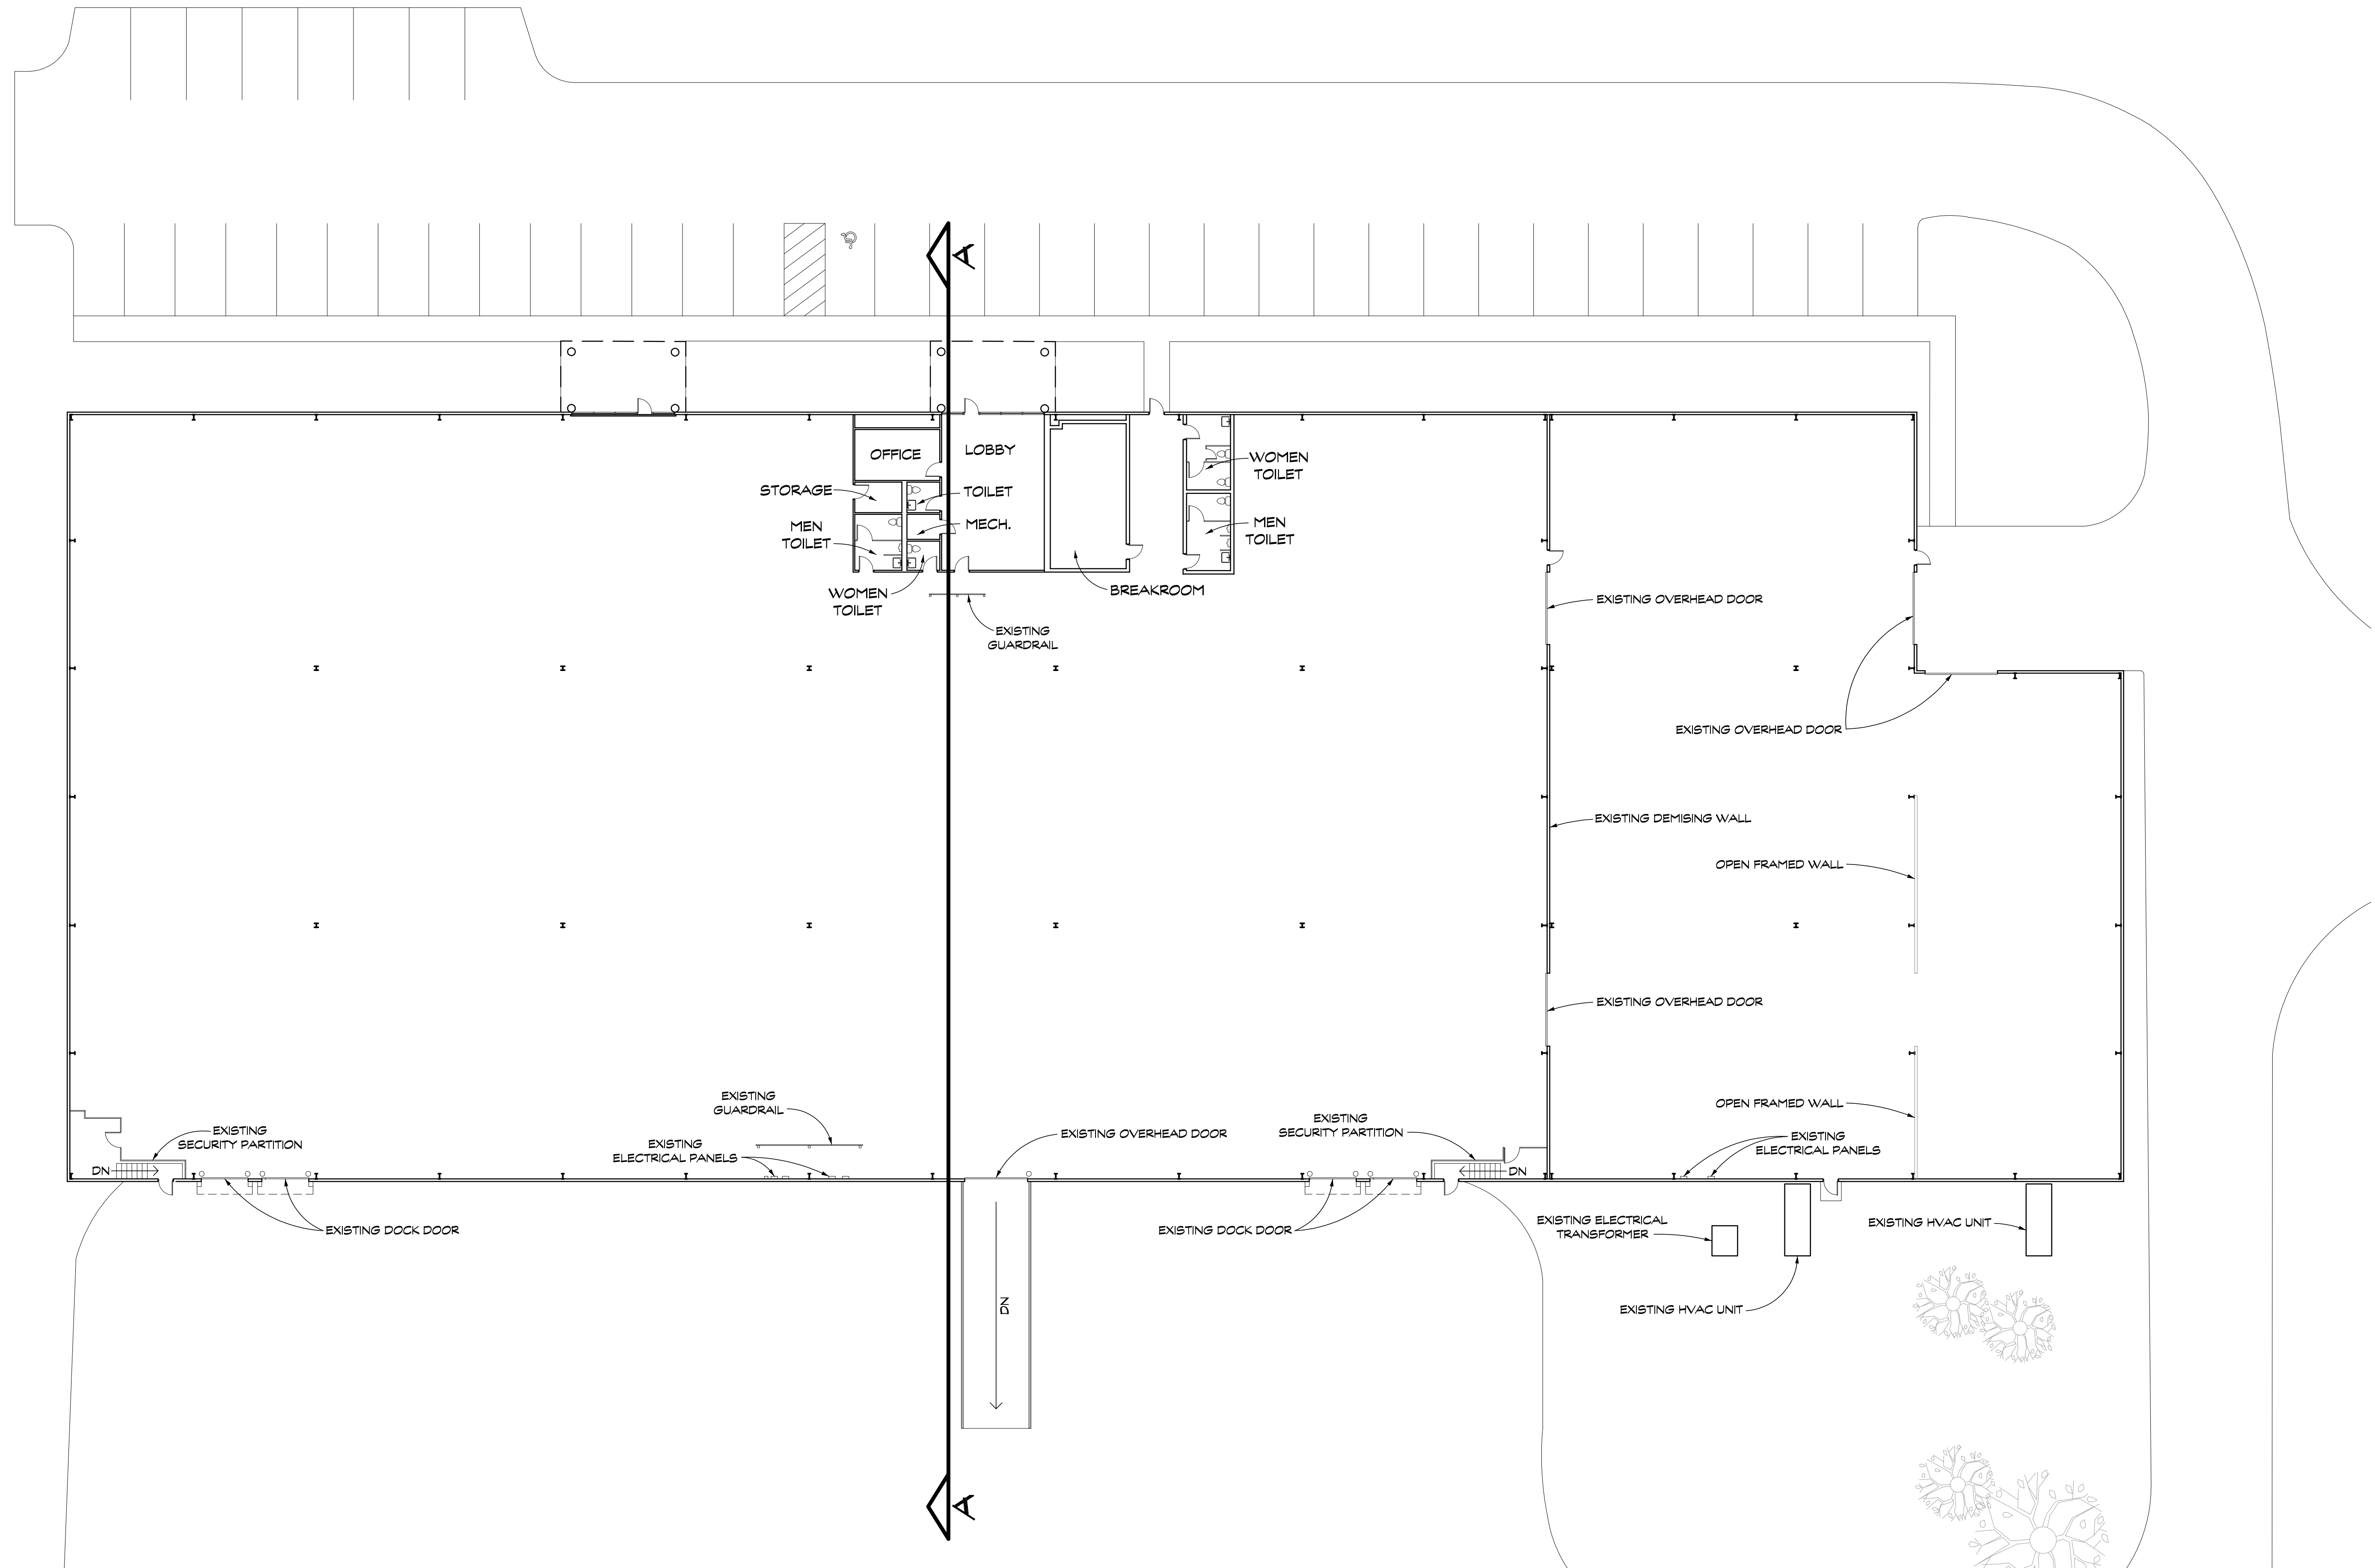

31 HUNTER PLACE BELLEFONTAINE, OHIO

September 9, 2024

FLOOR PLAN
SCALE: 1/16" = 1'-0"

31 HUNTER PLACE

BELLEFONTAINE, OHIO

September 9, 2024

A BUILDING SECTION
SCALE: 1/8" = 1'-0"