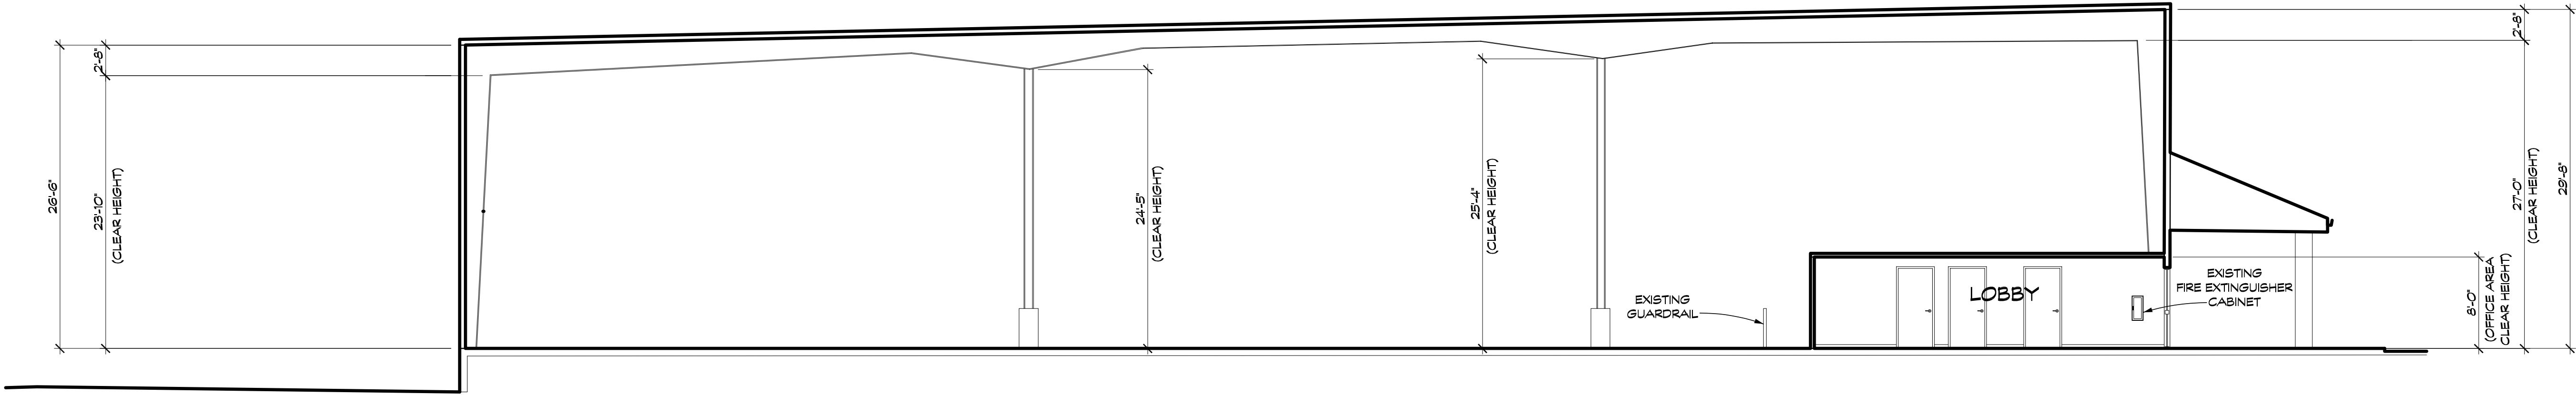

31 HUNTER PLACE BELLEFONTAINE, OHIO

September 9, 2024

FLOOR PLAN
SCALE: 1/16" = 1'-0"

31 HUNTER PLACE

BELLEFONTAINE, OHIO

September 9, 2024

A BUILDING SECTION
SCALE: 1/8" = 1'-0"