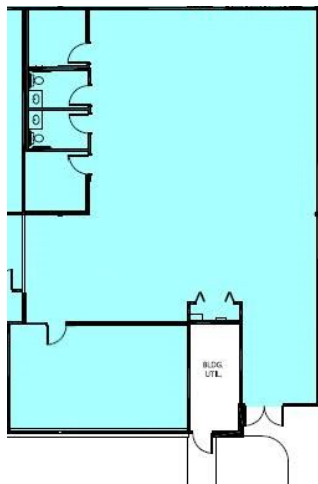

3550

3550 CORPORATE WAY SUITE B | DULUTH

**3,910 RSF Available
Through 12/31/25**

\$13.00/SF NNN

NNN = \$4.05

- Available immediately
- Upgraded lighting
- Furniture negotiable

770-723-1900

[Click for Location Map](#)