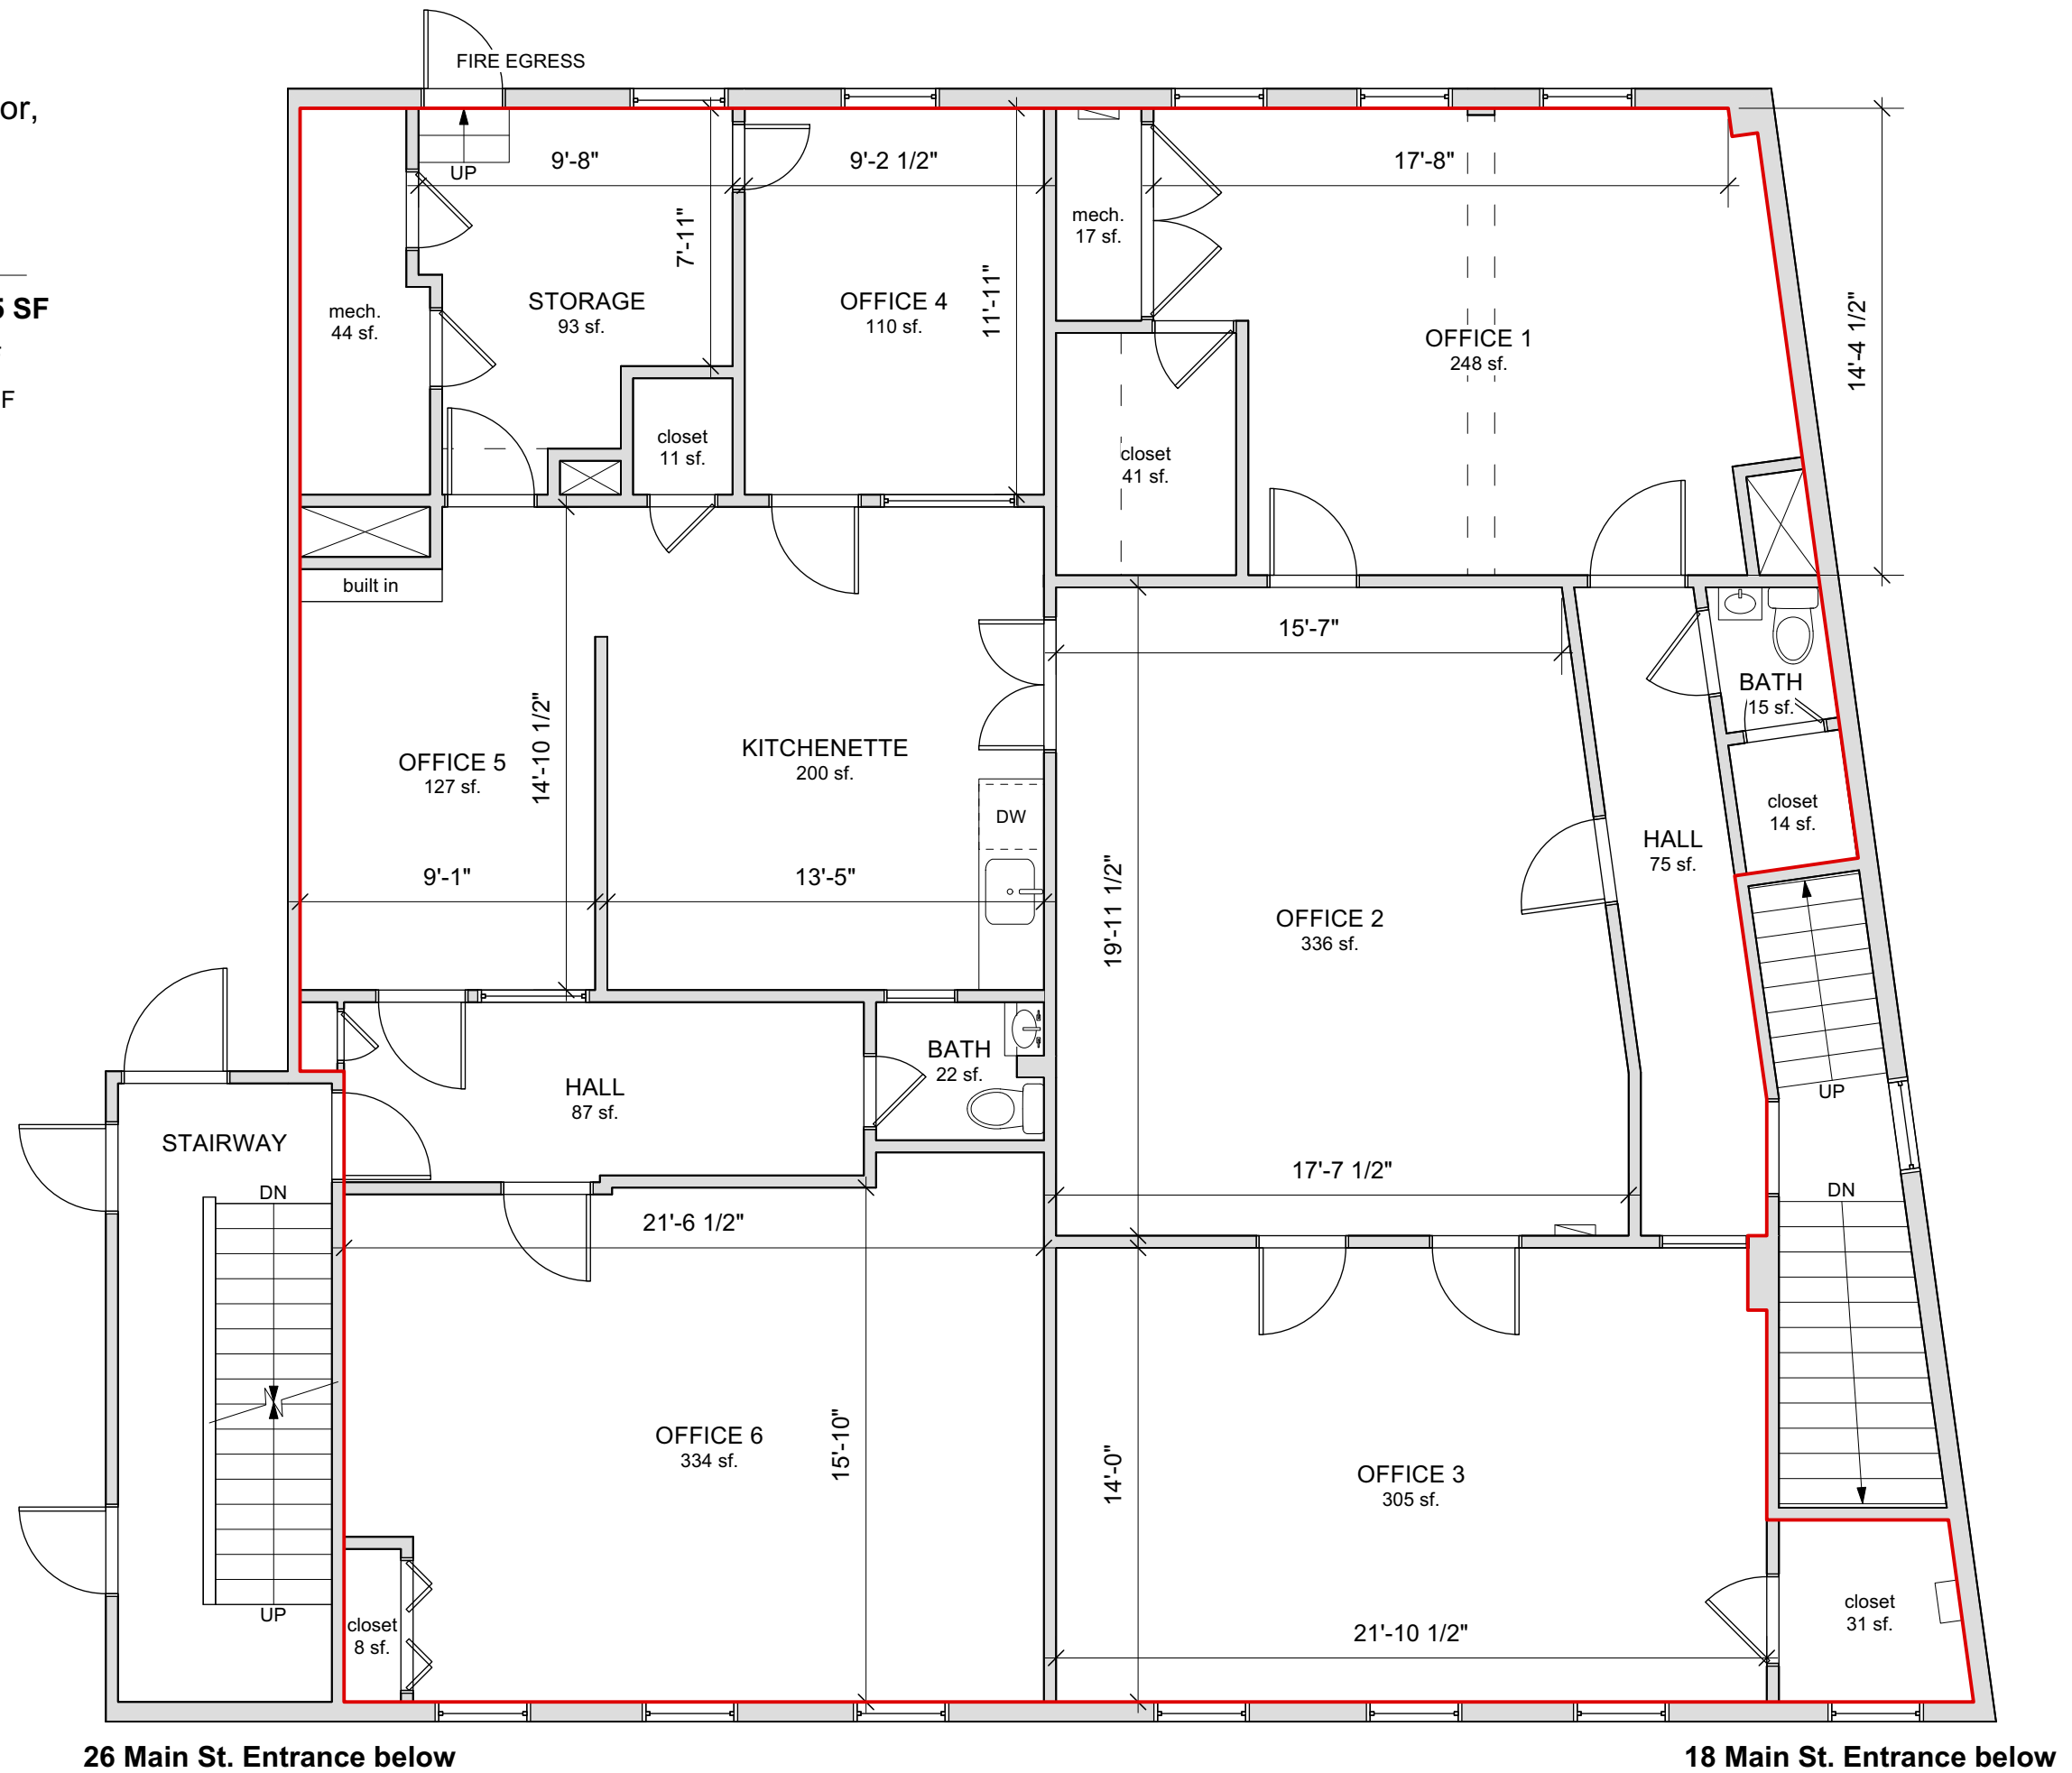

18 Main Street, Second Floor,  
Concord, MA 01742

Area Calcs.

Gross Square Footage =	<b>2245 SF</b>
18 Main St. Stairs =	90 SF
26 Main St. Stairs =	125 SF

18 Main Street, Second Floor,  
Concord, MA 01742

### 3 Rental Units

**Unit A** 322 SF

**Unit B** 681 SF

Units A, B Stairs, Hall and Bath 225 SF

**Unit C** 1097 SF

Unit C Stairs 125 SF

26 Main St. Entrance below

18 Main St. Entrance below