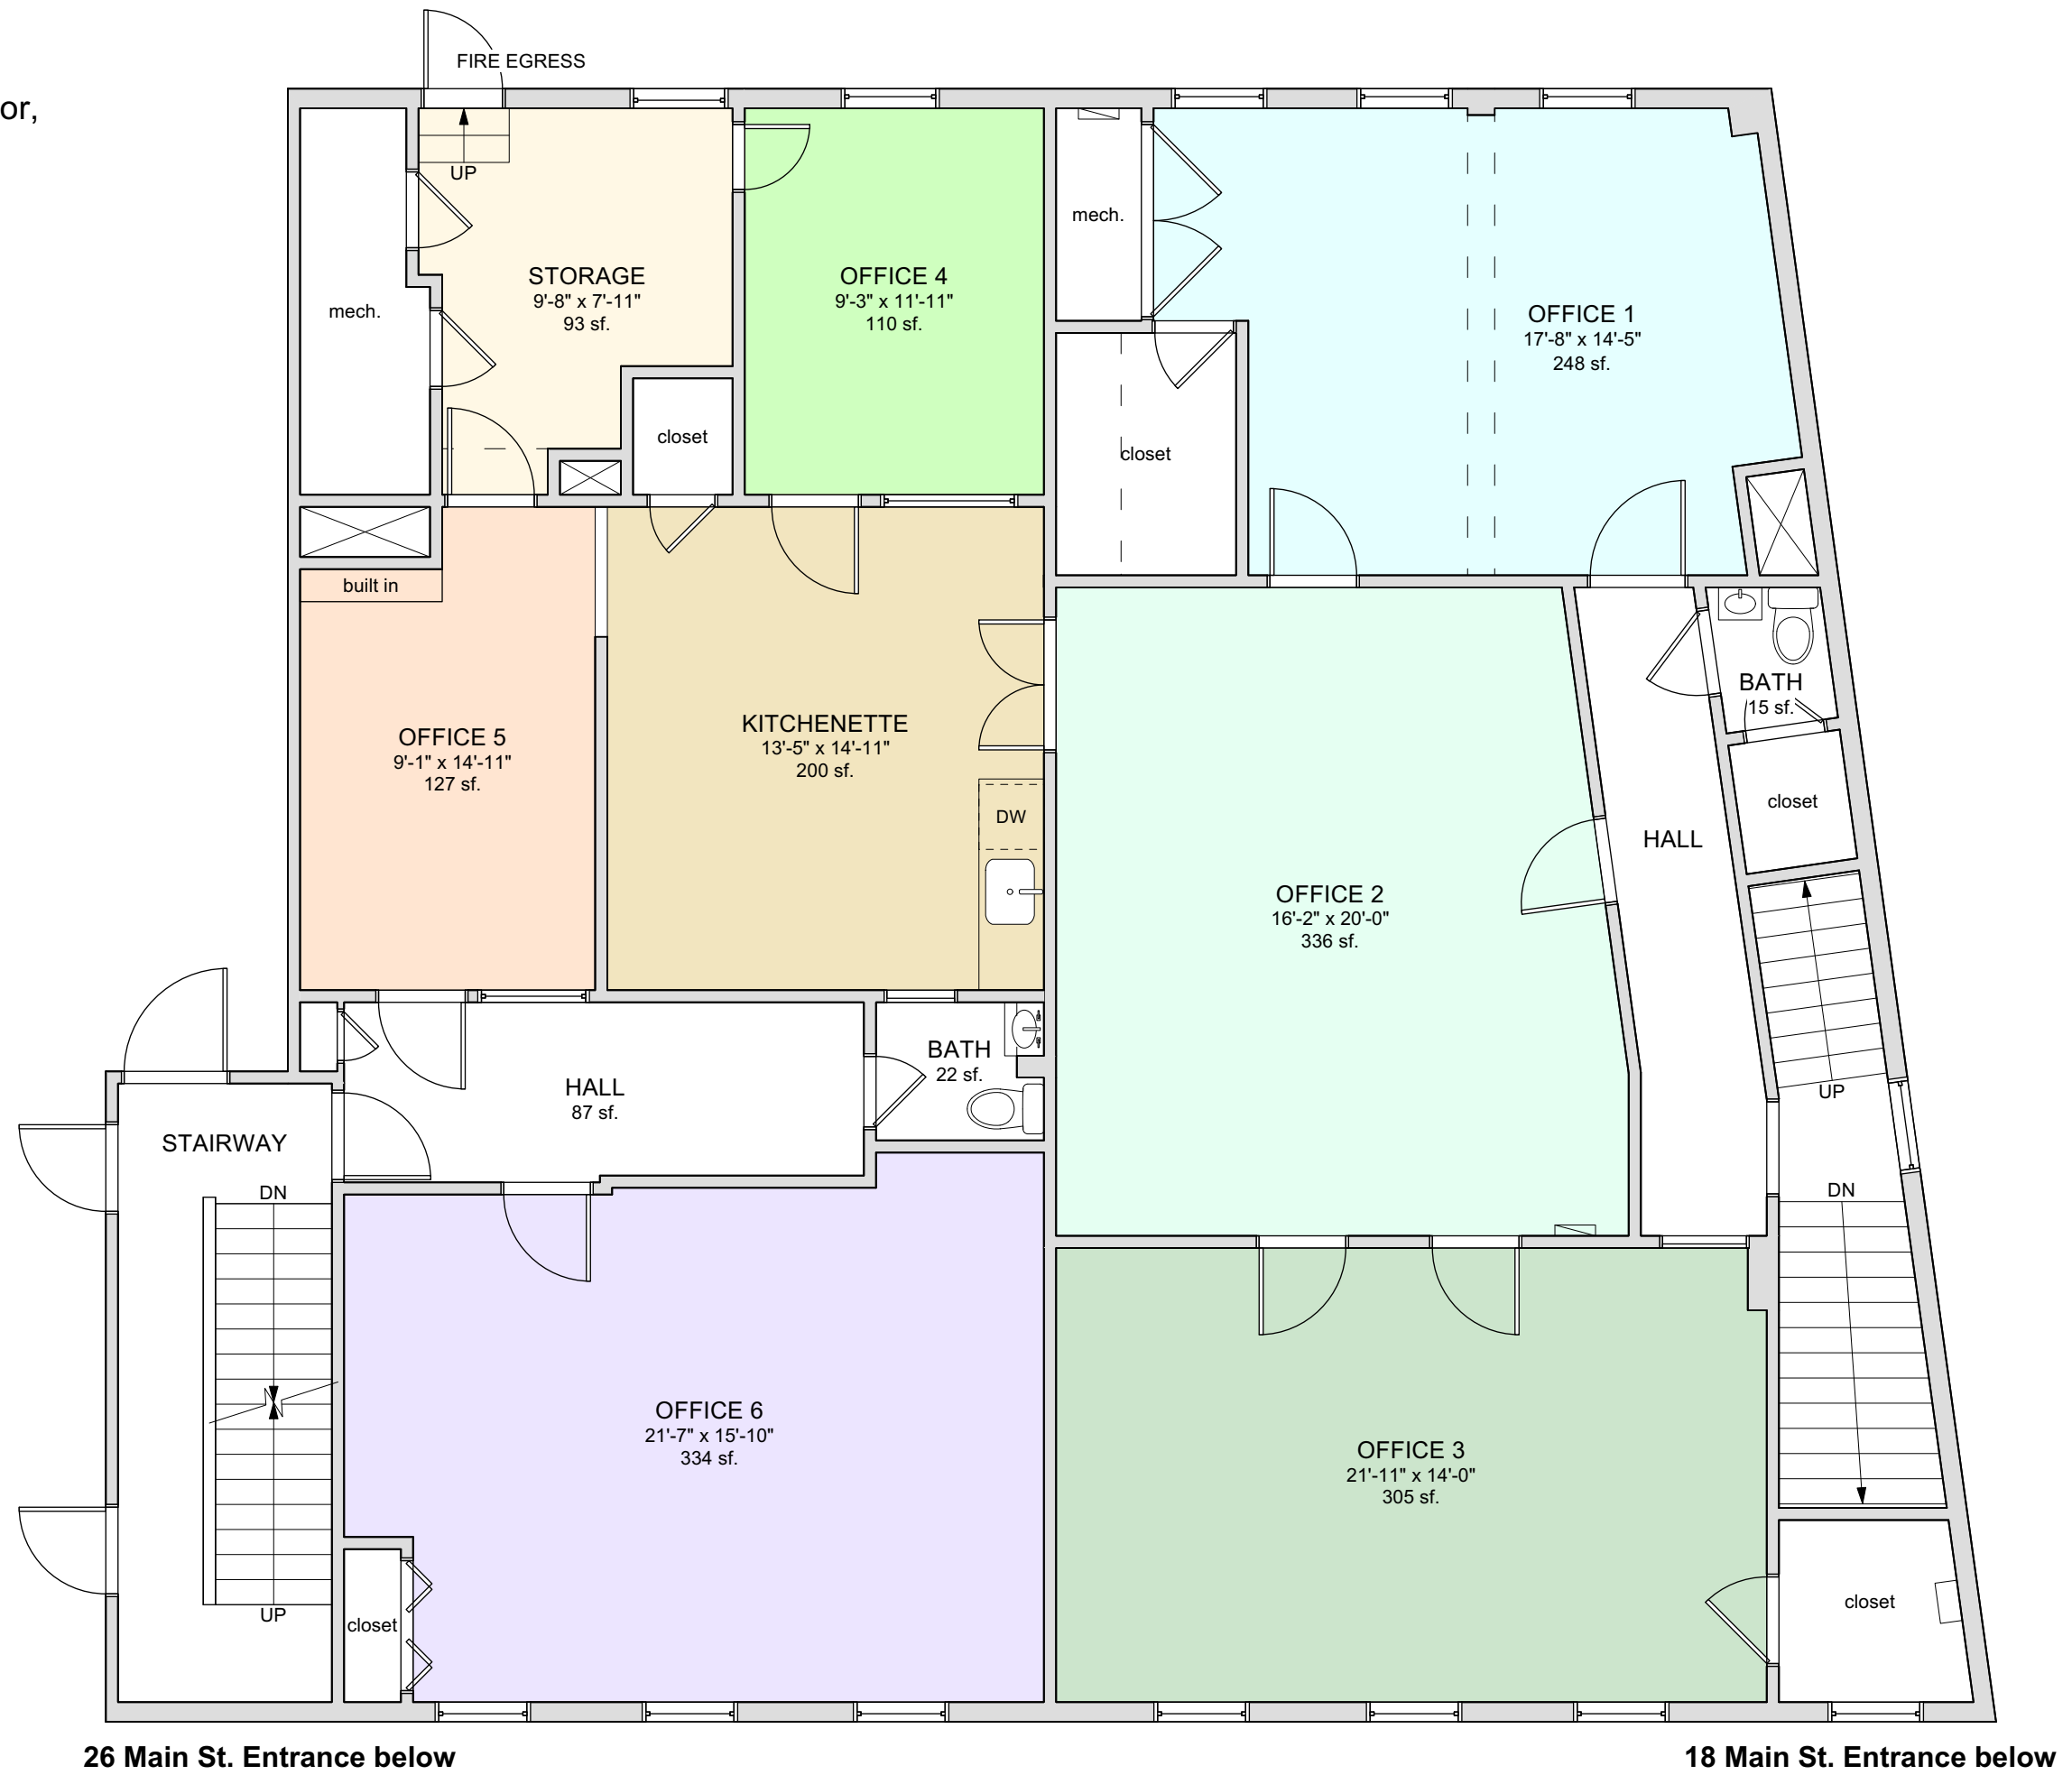

18 Main Street, Second Floor,
Concord, MA 01742