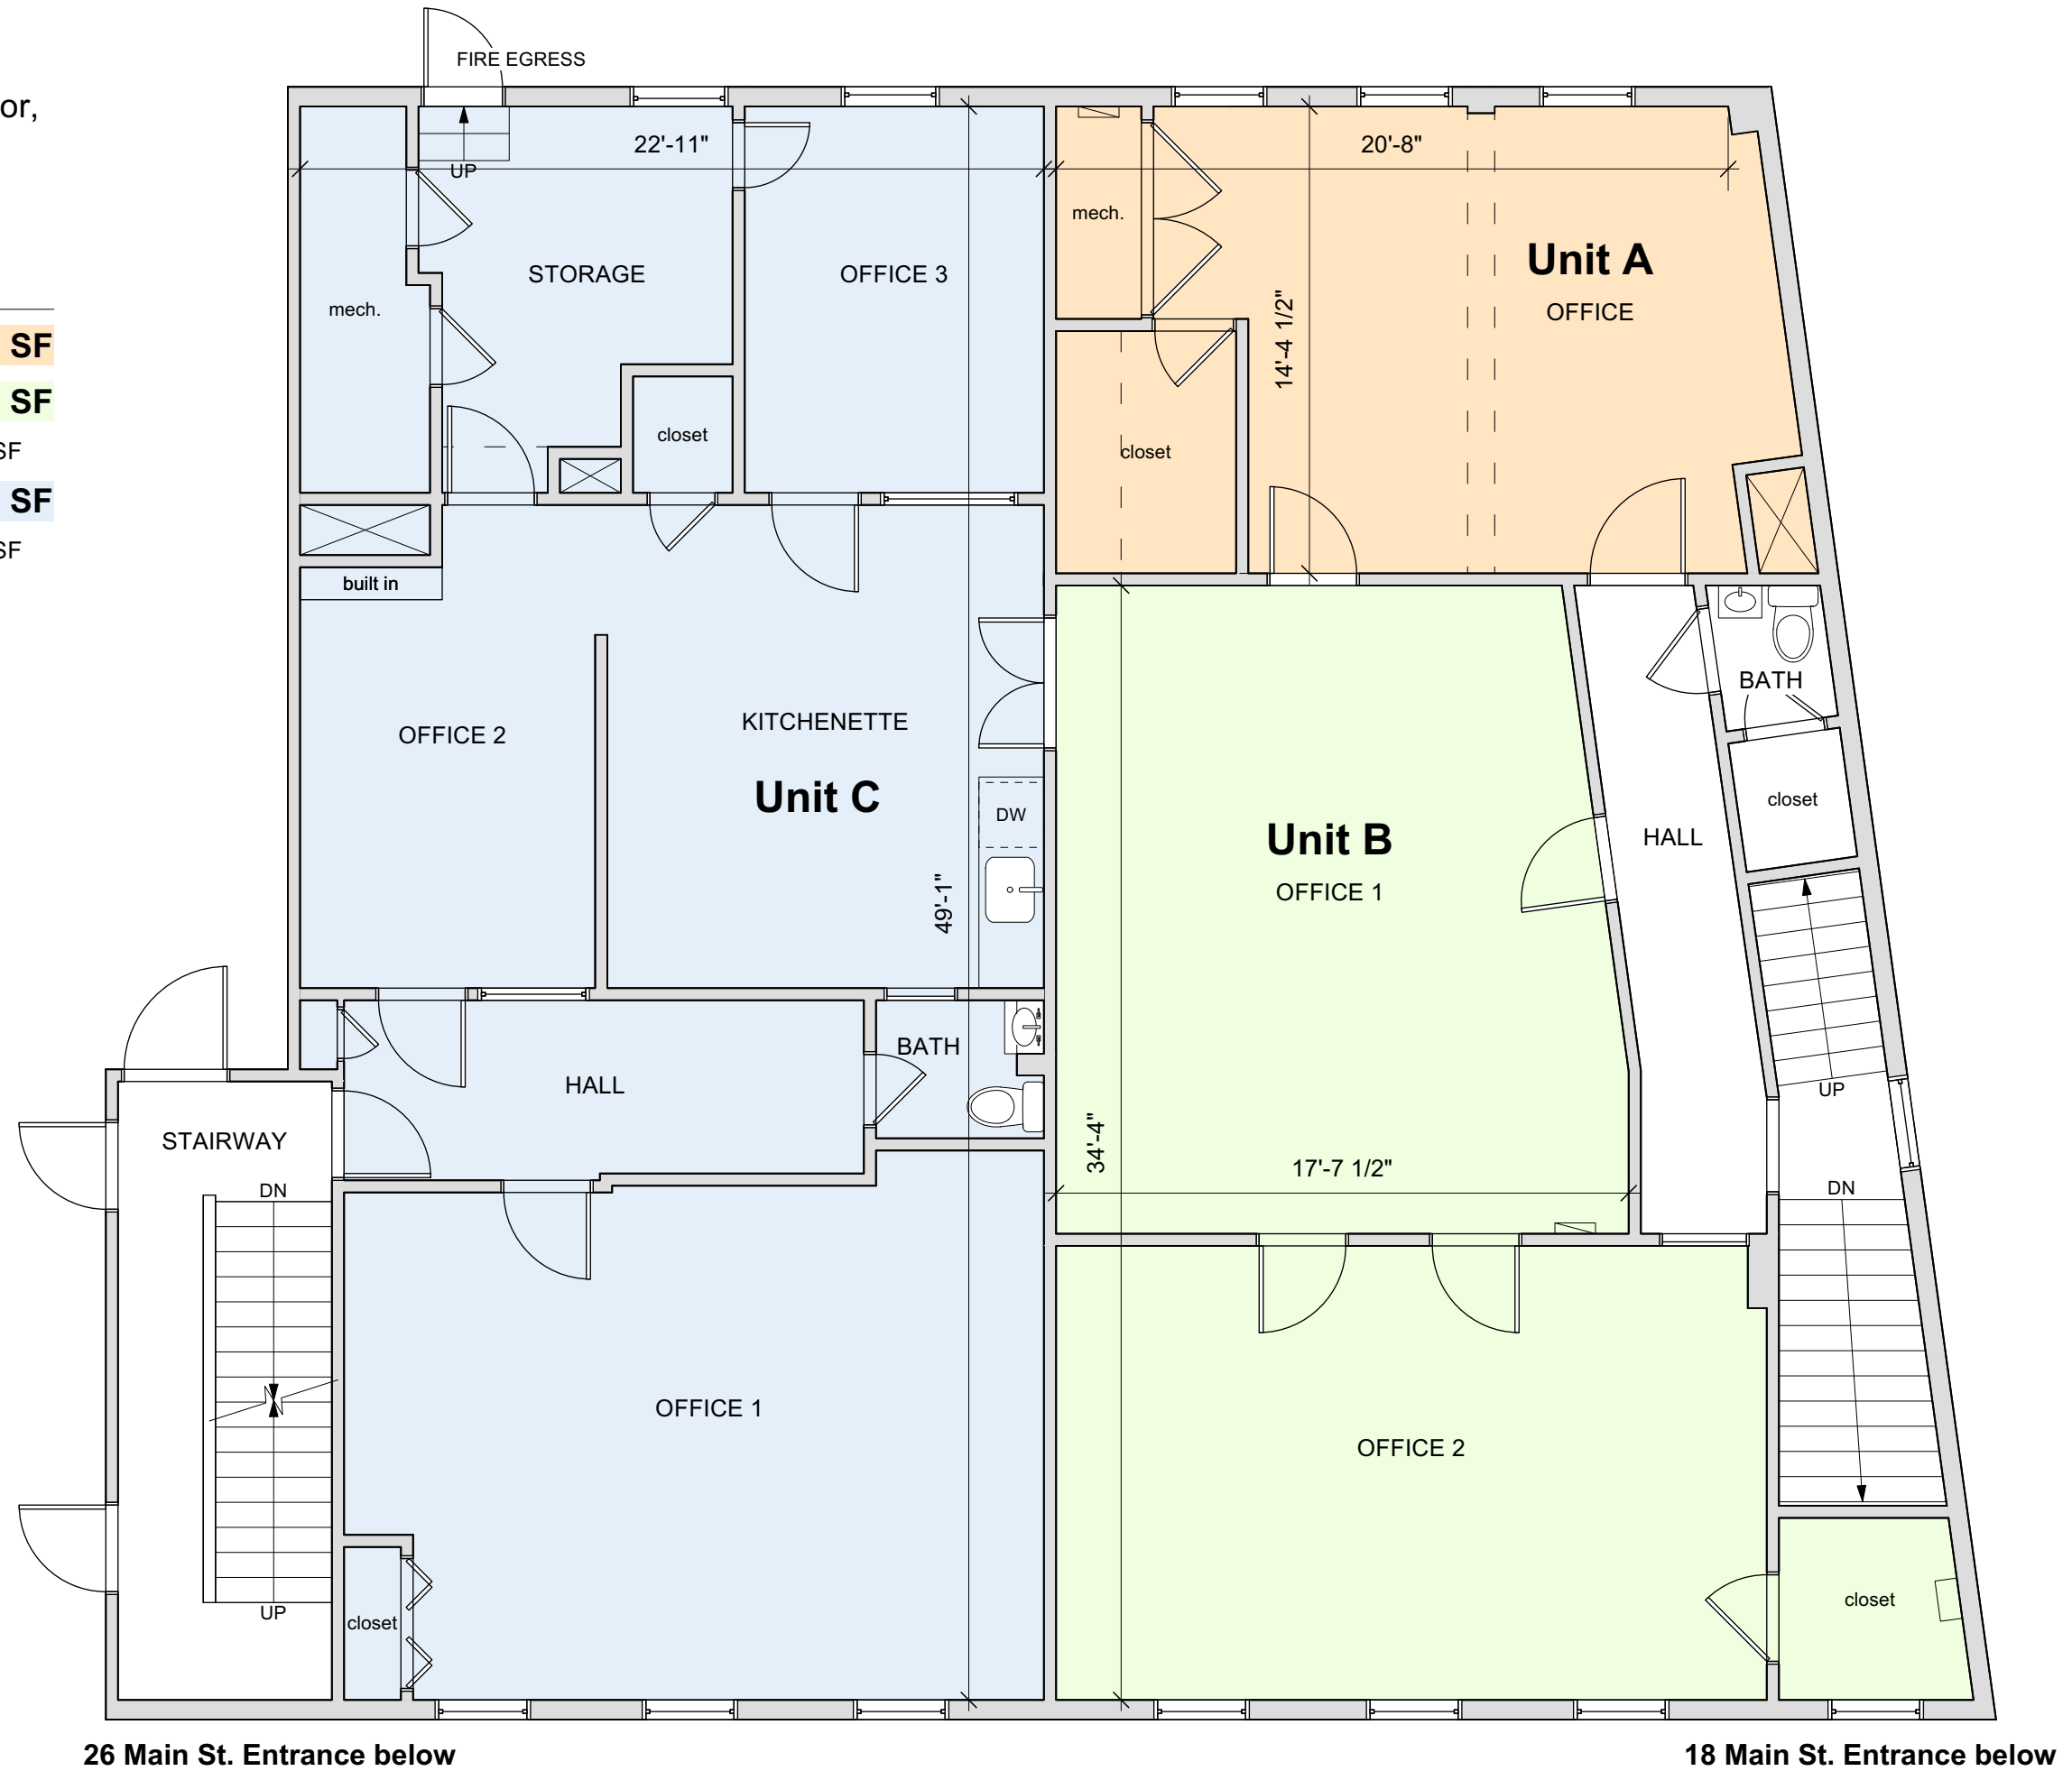

18 Main Street, Second Floor,  
Concord, MA 01742

Area Calcs.

Gross Square Footage =	<b>2245 SF</b>
18 Main St. Stairs =	90 SF
26 Main St. Stairs =	125 SF

18 Main Street, Second Floor,  
Concord, MA 01742

### 3 Rental Units

**Unit A** 322 SF

**Unit B** 681 SF

Units A, B Stairs, Hall and Bath 225 SF

**Unit C** 1097 SF

Unit C Stairs 125 SF

26 Main St. Entrance below

18 Main St. Entrance below