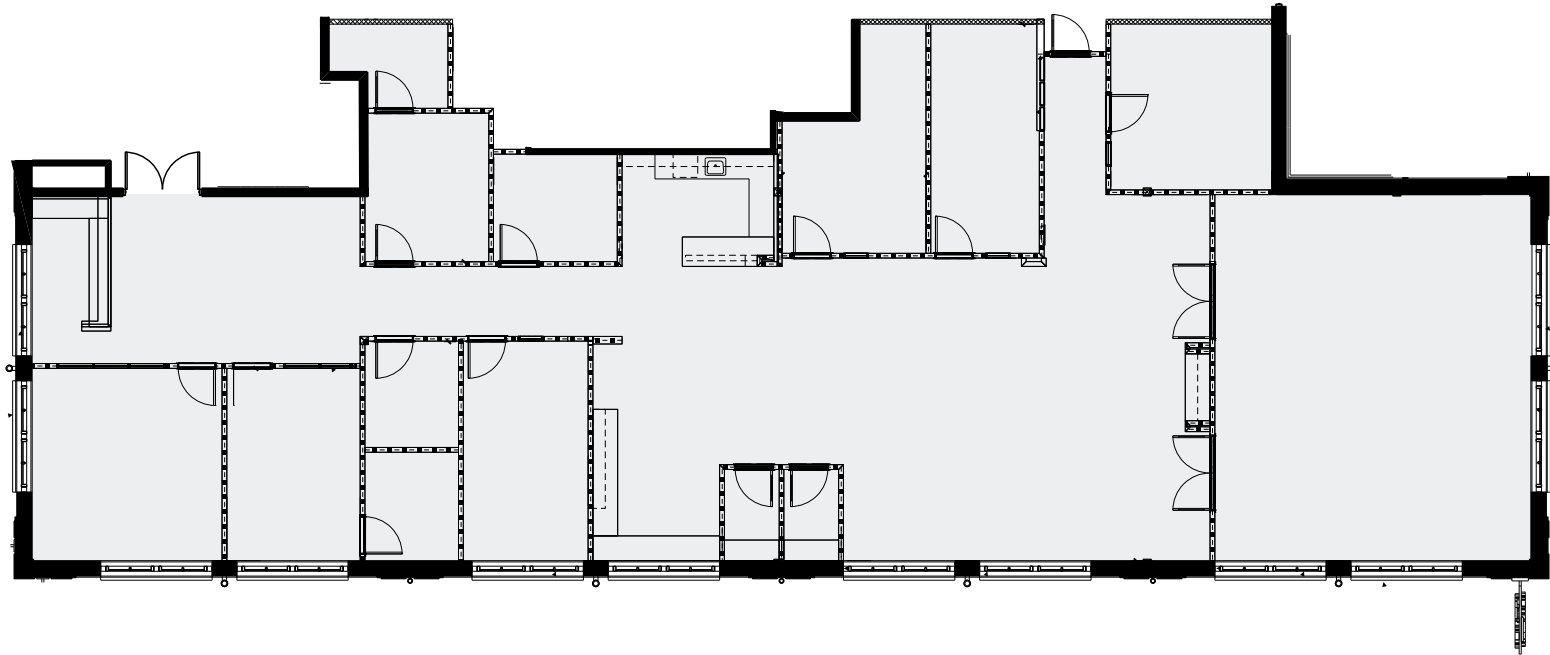

Parkview on Peachtree

5070 Peachtree Blvd, Chamblee, Ga, 30341

5,198 RSF
SUITE 200

key plan

Glenn Kolker | glenn.kolker@streamrealty.com | 404.962.8602

Preston Menning | preston.menning@streamrealty.com | 404.962.8609