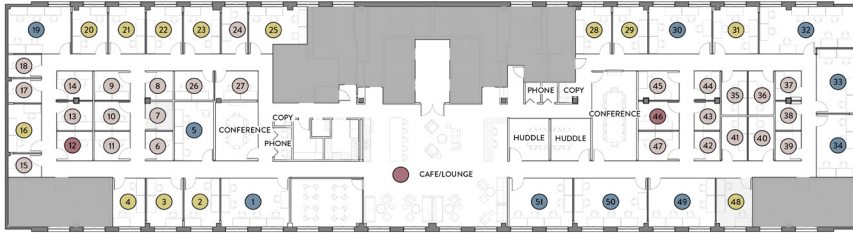

## Private Offices and Suites

42,639 RSF

59 Offices

9 Conference Rooms

Boasting the highest customer satisfaction in the flexible office industry, Industrious locations offer best-in-class options for coworking, private offices and suites, and on-demand meeting space. With flexible terms and all-inclusive pricing, members also have access to locations in 65+ markets in the U.S., U.K., Europe, and Asia.

# Floorplan

Floor 5

Floor 6

Floor 7