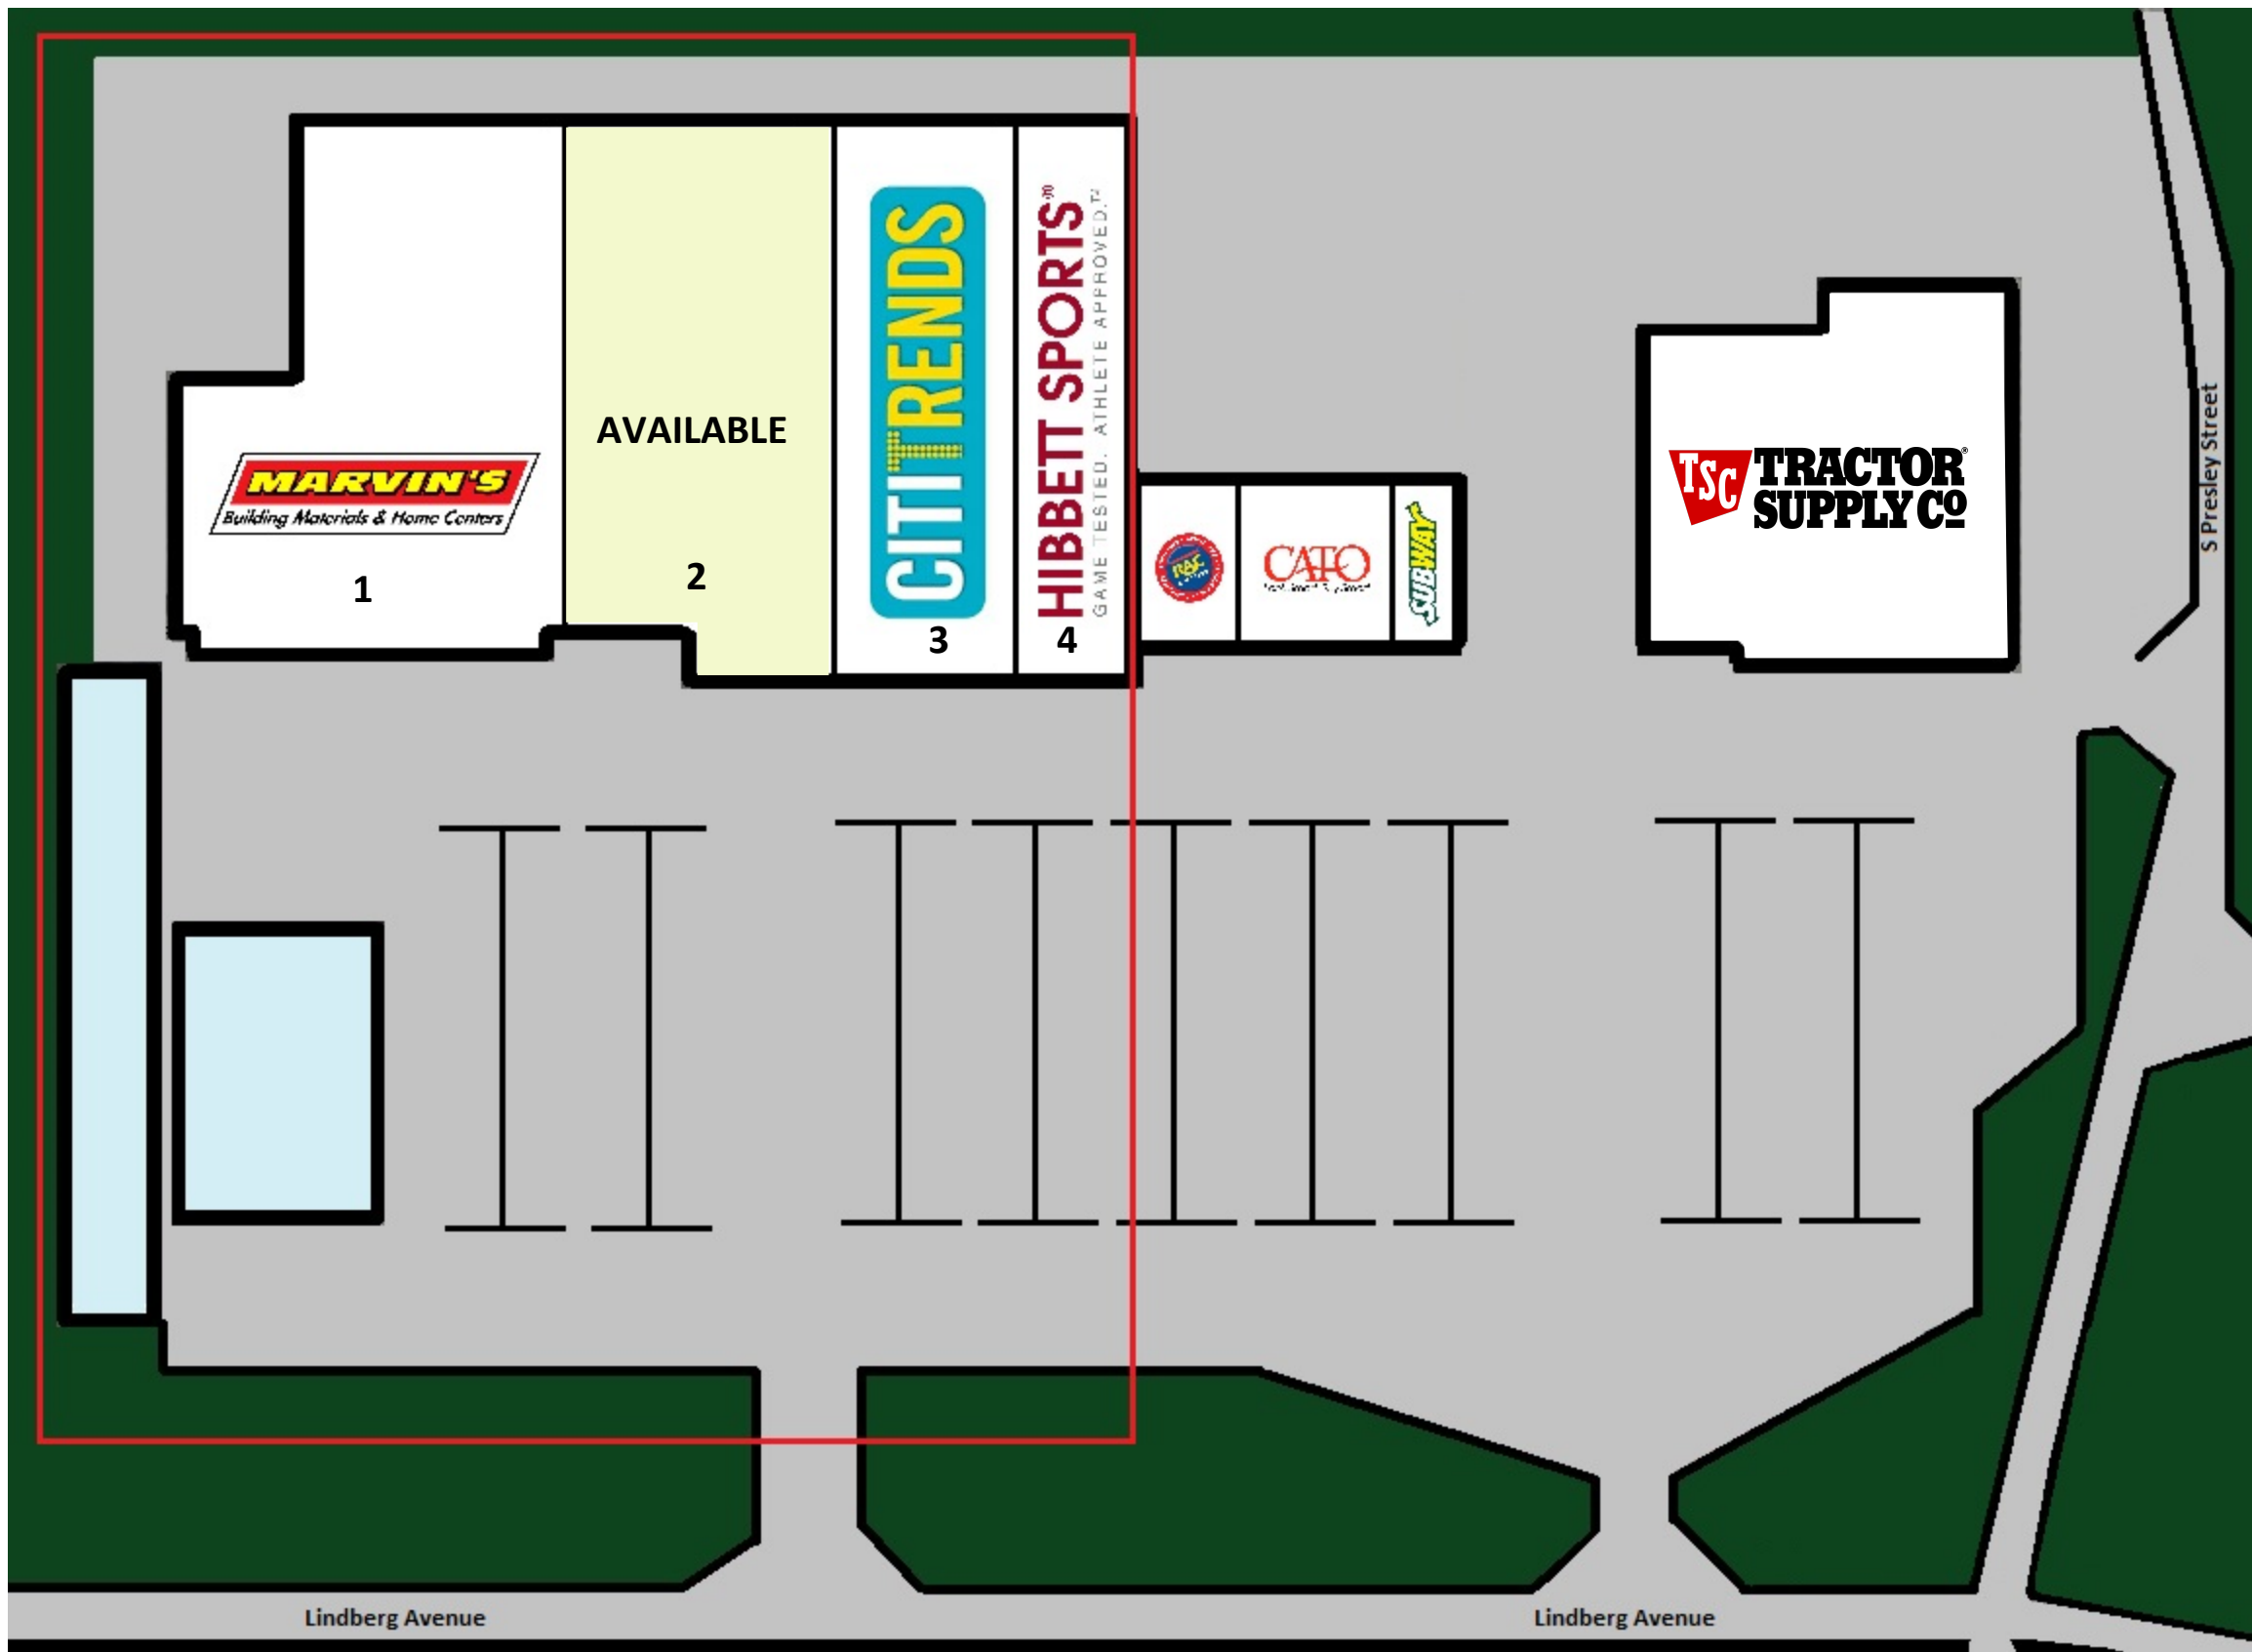

ATMORE SHOPPING CENTER
ATMORE, AL

141 LINDBERG AVE.

SITE PLAN
SP

SOUTH MAIN ST. 5,780 VPD

S. PRESLEY ST. 2,892 VPD

Lindberg Avenue

Lindberg Avenue

Suite	Tenant	Square Feet
1	Marvin's	35,000
2	Available	21,209
3	Citi Trends	12,040
4	Hibbet Sports	5,500