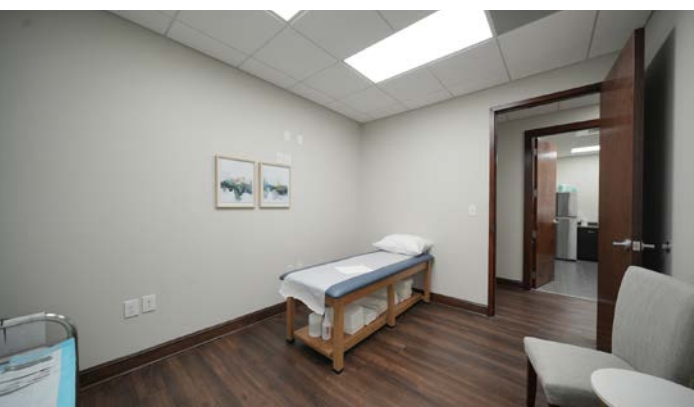

PROPERTY PHOTOS

Visit our Website

FOR MORE INFORMATION:

Chandler Knox, SIOR
Chandler@ParkCRE.com
(704) 762-1148

Rankin Woley
Rankin@ParkCRE.com
(704) 218-9814

Park Commercial
Real Estate

Info@ParkCRE.com
230 E. Peterson Drive, Suite A, Charlotte, NC 28217