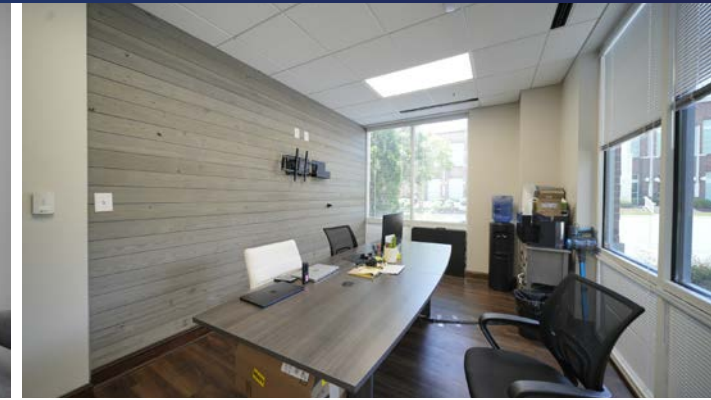

PROPERTY PHOTOS

Visit our Website

FOR MORE INFORMATION:

Chandler Knox, SIOR
Chandler@ParkCRE.com
(704) 762-1148

Rankin Woley
Rankin@ParkCRE.com
(704) 218-9814

Park Commercial
Real Estate

Info@ParkCRE.com
230 E. Peterson Drive, Suite A, Charlotte, NC 28217