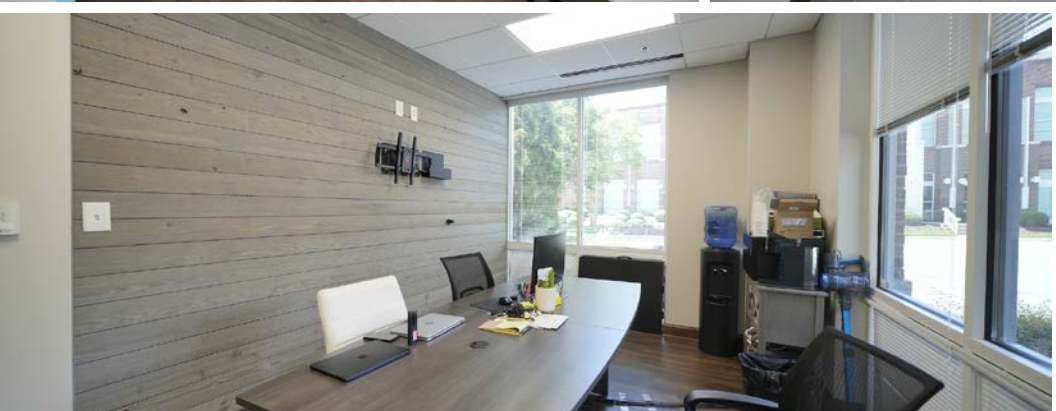

PROPERTY PHOTOS

Visit our Website

FOR MORE INFORMATION:

Chandler Knox, SIOR
Chandler@ParkCRE.com
(704) 762-1148

Rankin Woley
Rankin@ParkCRE.com
(704) 218-9814

Park Commercial
Real Estate

Info@ParkCRE.com
230 E. Peterson Drive, Suite A, Charlotte, NC 28217