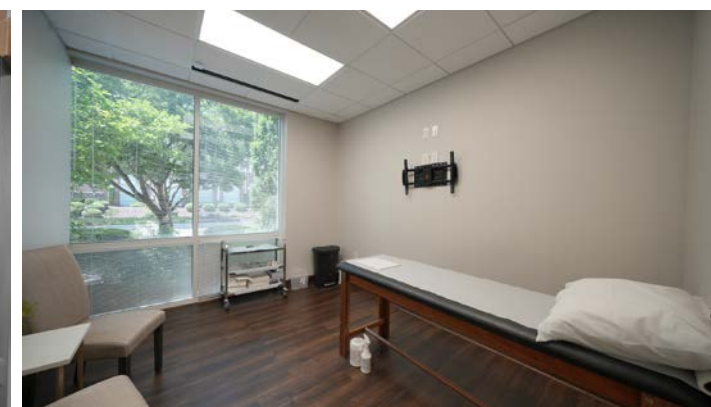

PROPERTY PHOTOS

Visit our Website

FOR MORE INFORMATION:

Chandler Knox, SIOR
Chandler@ParkCRE.com
(704) 762-1148

Rankin Woley
Rankin@ParkCRE.com
(704) 218-9814

Park Commercial
Real Estate

Info@ParkCRE.com
230 E. Peterson Drive, Suite A, Charlotte, NC 28217