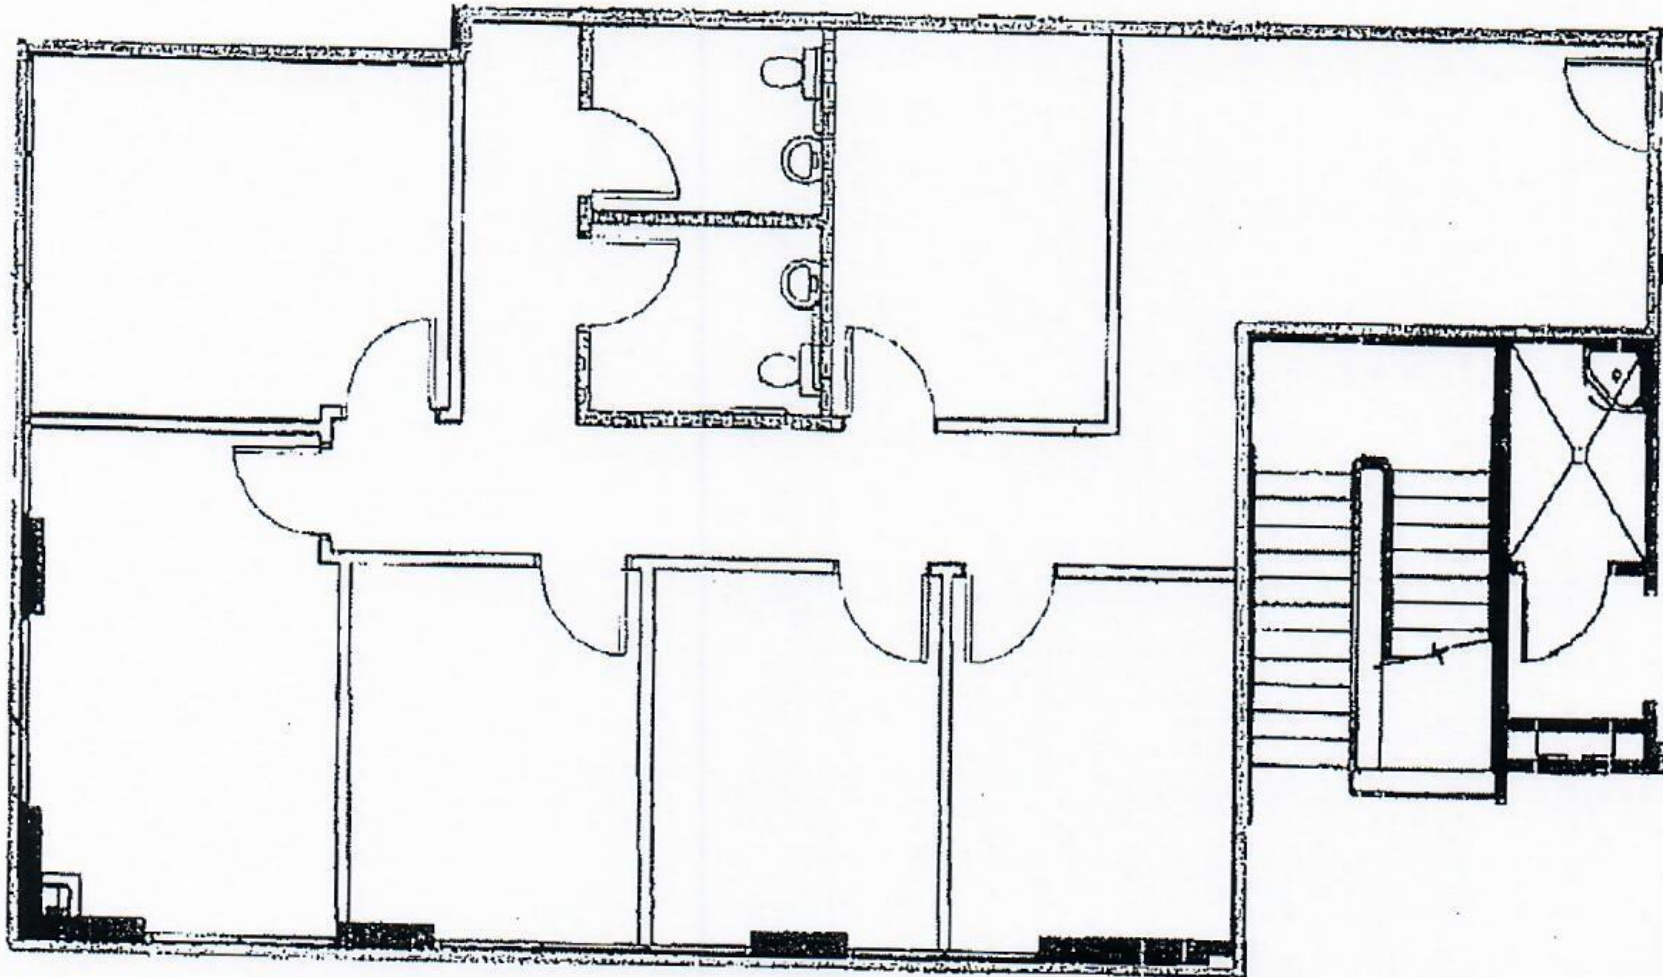

FOR SALE OR LEASE

MEDICAL OFFICE SPACE

8832 Blakeney Professional Dr, Suite 107 | Charlotte, NC 28277

PROPERTY DETAILS

- Rare +/- 1,703 SF Office/Medical Condo
- Available For Sale or Lease
- First Floor Corner Unit
- Tons of Natural Light
- Exterior Signage Slot Available
- Four Exam Rooms or Private Offices
- Conference Room, Break Room
- Abundant Surface Parking
- Phenomenal Surrounding Demographics
- **Lease Rate: \$33/SF Net Janitorial**
- **Sale Price: \$825,000**

AVAILABLE FOR SALE

FLOOR PLAN

Suite 107

+/- 1,703 SF

PROPERTY PHOTOS

 Visit our Website

FOR MORE INFORMATION:

Chandler Knox, SIOR
Chandler@ParkCRE.com
(704) 762-1148