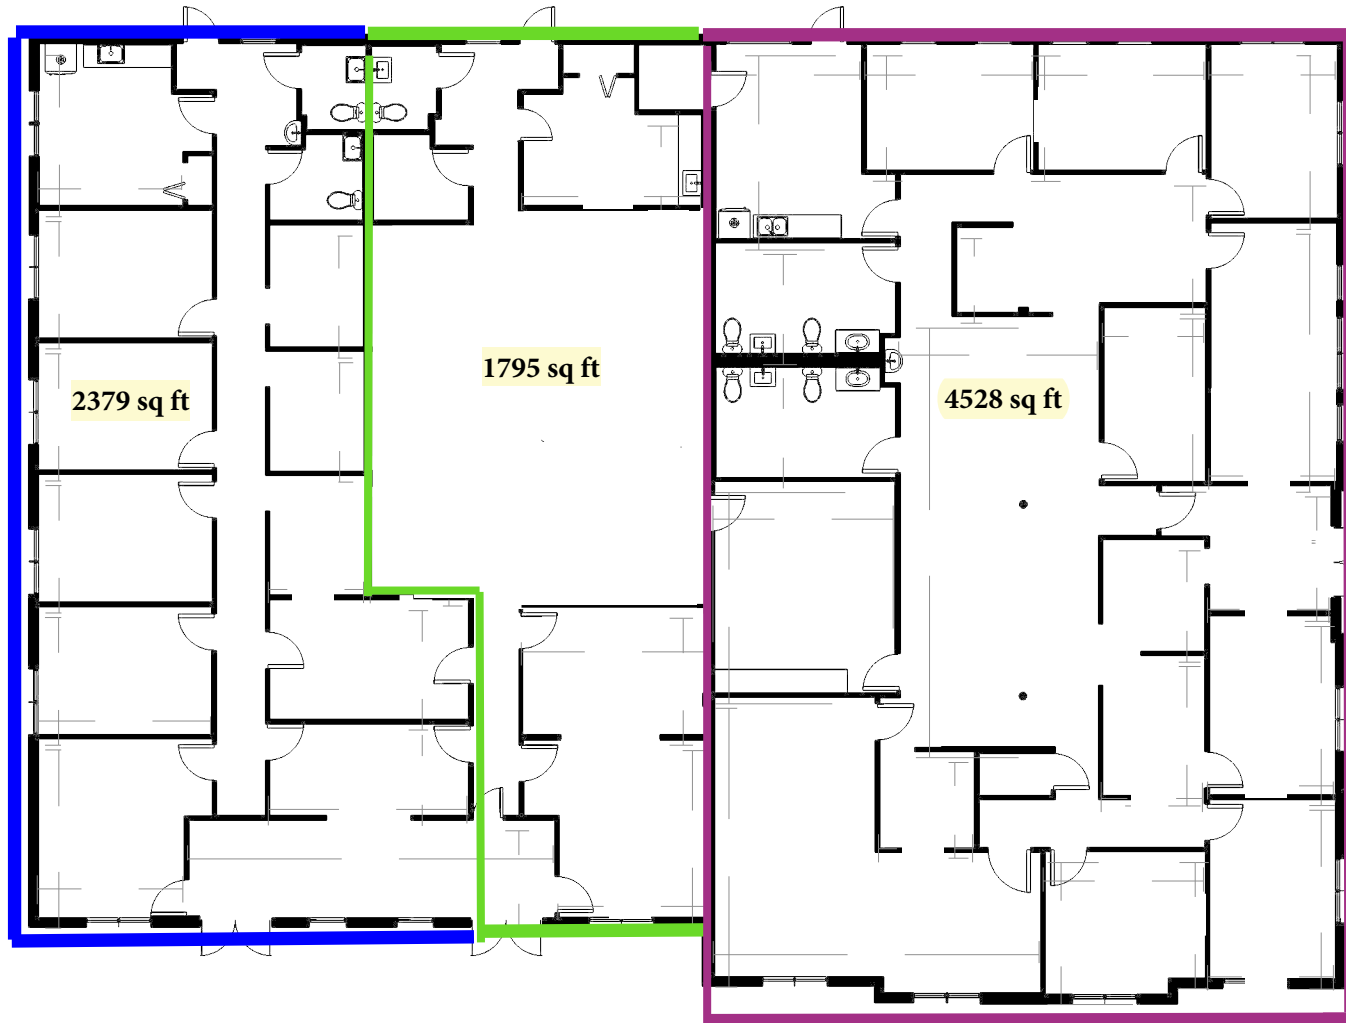

900 Drew St

Clearwater, FL 33755

FloorPlanNinja.com

DISCLAIMER: THIS FLOORPLAN IS PROVIDED WITHOUT WARRANTY OF ANY KIND. FLOOR PLAN NINJA DISCLAIMS ANY WARRANTY INCLUDING, WITHOUT LIMITATION, SATISFACTORY OR ACCURACY OF DIMENSIONS. WE RESERVE THE RIGHT TO USE ALL FLOOR PLANS AND RENDERINGS FOR MARKETING PURPOSES