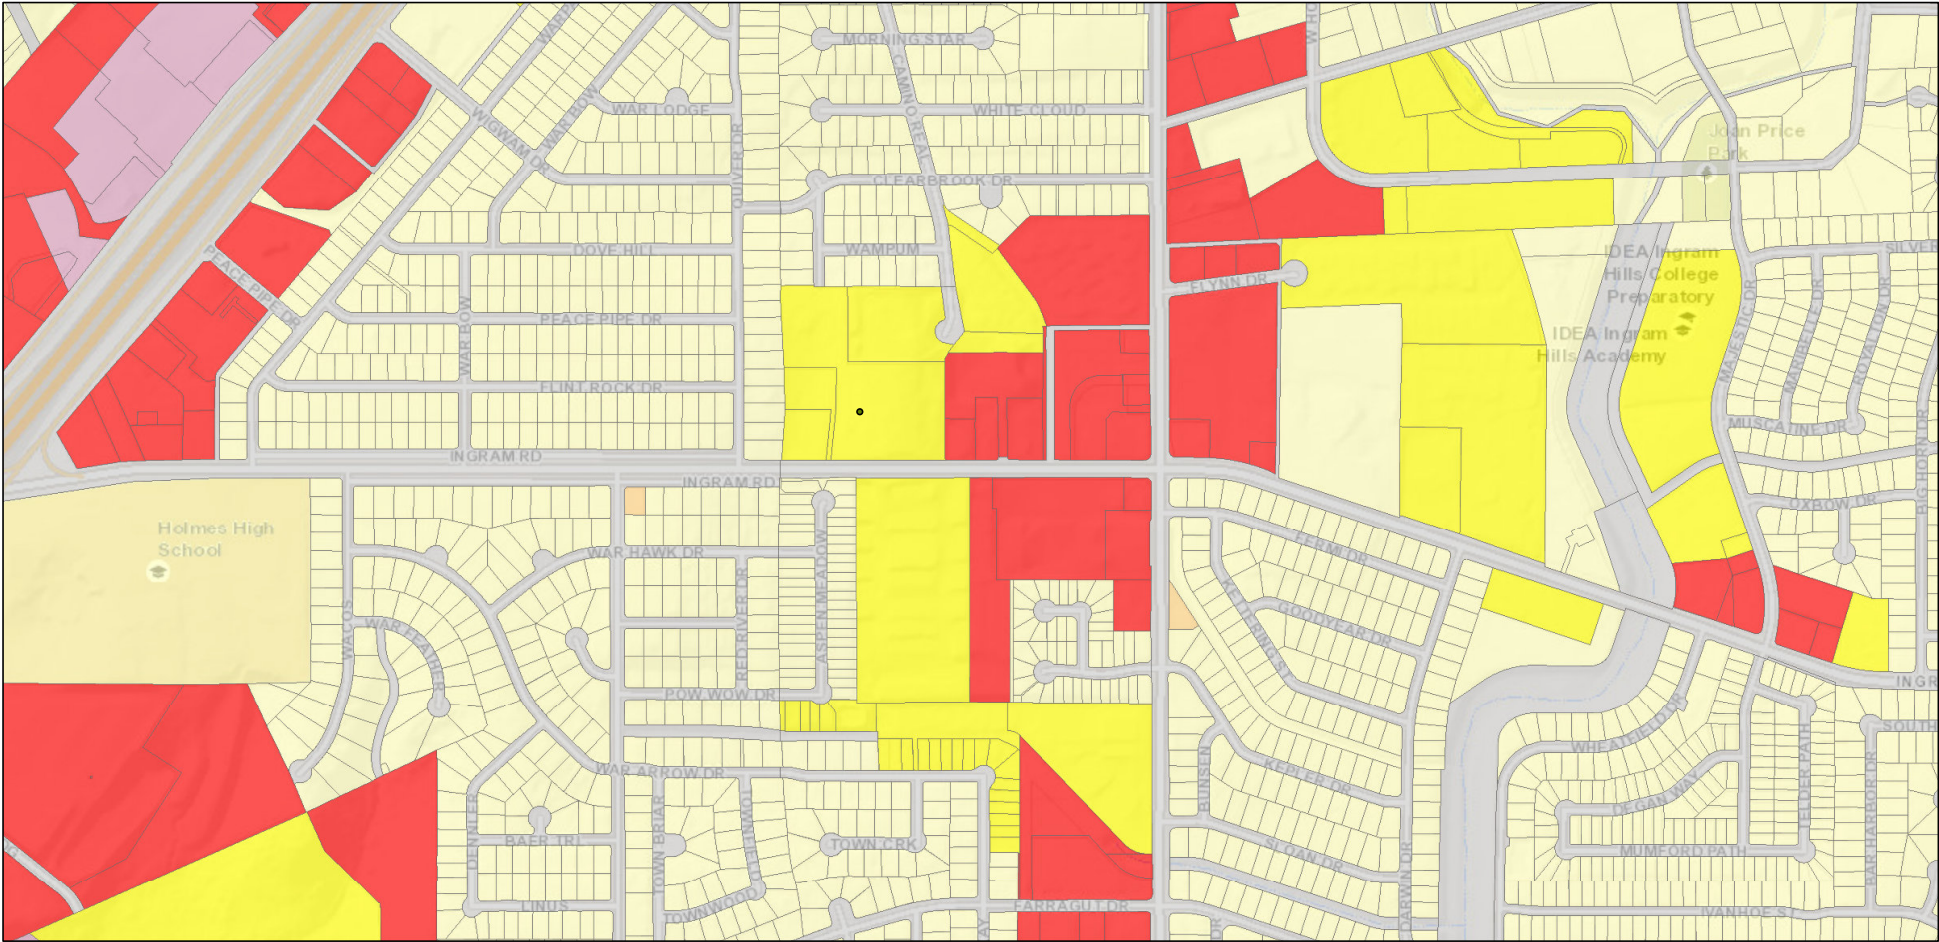

City of San Antonio One Stop

June 5, 2026

- Community Service Centers
- Pre-K Sites
- BCAD Parcels
- Tax Increment Reinvestment Zones (TIRZ)**
- New Zones
- Brooks City Base
- Hallie Heights
- Heathers
- Hemisfair
- Highland Heights
- Houston Street
- Hunter's Pond
- Lackland Hills
- Midtown
- Mission Creek
- Mission Drive-In
- Mission del Lago
- Northeast Corridor
- Northeast Crossing
- Plaza Fortuna
- Ridge Stone
- Rosedale
- Stablewood Farms
- Verano
- Westside
- Zoning**
- Arts & Entertainment, Entertainment District
- Neighborhood Preservation, Residential
- Multi-Family
- Commercial
- Industrial, Quarry, Sand/Gravel
- Business Park, Office
- Downtown, Form Based Zoning
- Farm/Ranch, Golf, Resource Preservation
- Special Districts
- Military
- Outside City Limits
- Un-Zoned