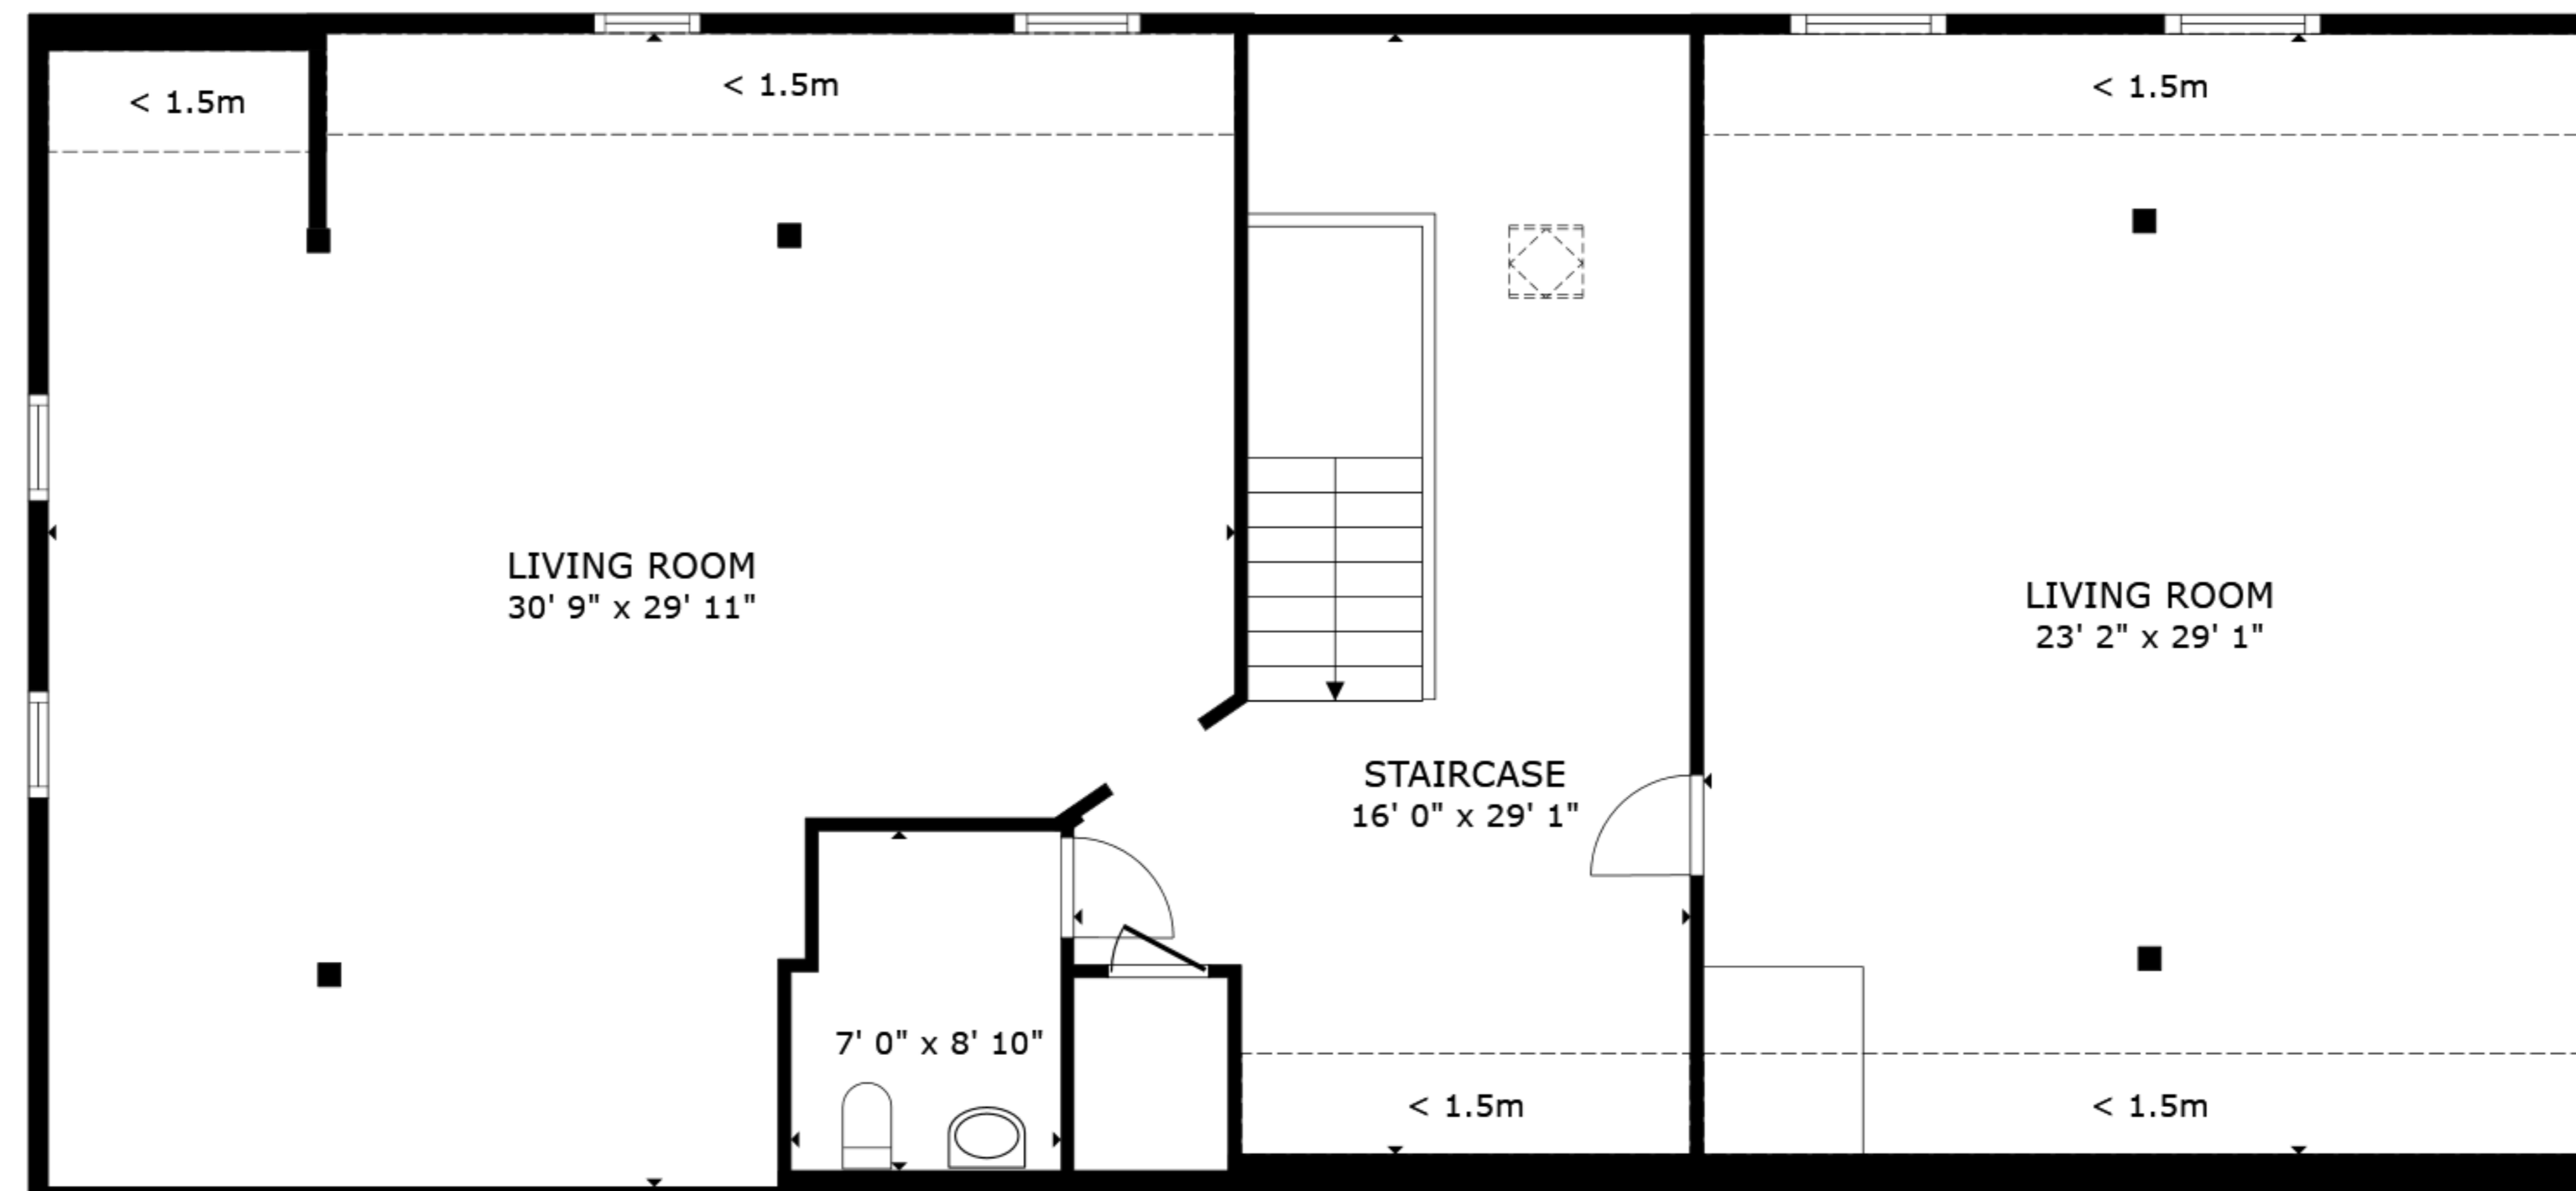

FLOOR 1

FLOOR 2

GROSS INTERNAL AREA
 FLOOR 1 1,952 sq.ft. FLOOR 2 1,155 sq.ft.
 EXCLUDED AREAS : GUEST ROOM 170 sq.ft. LIVING ROOM 430 sq.ft. REDUCED HEADROOM
 233 sq.ft.
 TOTAL : 3,107 sq.ft.
 SIZES AND DIMENSIONS ARE APPROXIMATE, ACTUAL MAY VARY.