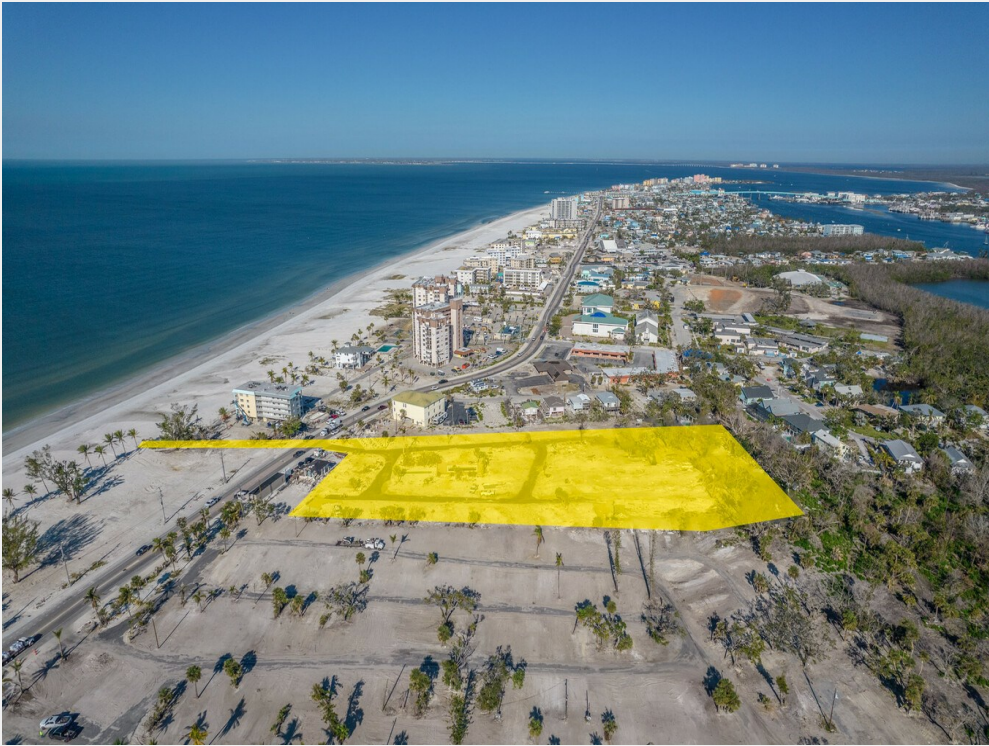

Gulf View Colony

2945 Estero Blvd, Fort Myers, FL 33931

Presented By:
FIG Commercial powered by MVP Realty

DEEDED BEACH ACCESS

4.68 acres

Gulf View Colony

2945 Estero Blvd, Fort Myers, FL 33931

Property Details

Price: \$19,000,000

View the full listing here: <https://www.loopnet.com/Listing/2945-Estero-Blvd-Fort-Myers-FL/31491632/>

Price:	\$19,000,000
Property Type:	Land
Property Subtype:	Commercial
Proposed Use:	Commercial
Sale Type:	Investment
Total Lot Size:	4.68 AC
No. Lots:	1
Zoning Description:	MH-2

Gulf View Colony

2945 Estero Blvd, Fort Myers, FL 33931

Location

Gulf View Colony

2945 Estero Blvd, Fort Myers, FL 33931

Property Photos

Aerial

Primary Photo

Gulf View Colony

2945 Estero Blvd, Fort Myers, FL 33931

Property Photos

Aerial

Aerial

Gulf View Colony

2945 Estero Blvd, Fort Myers, FL 33931

Property Photos