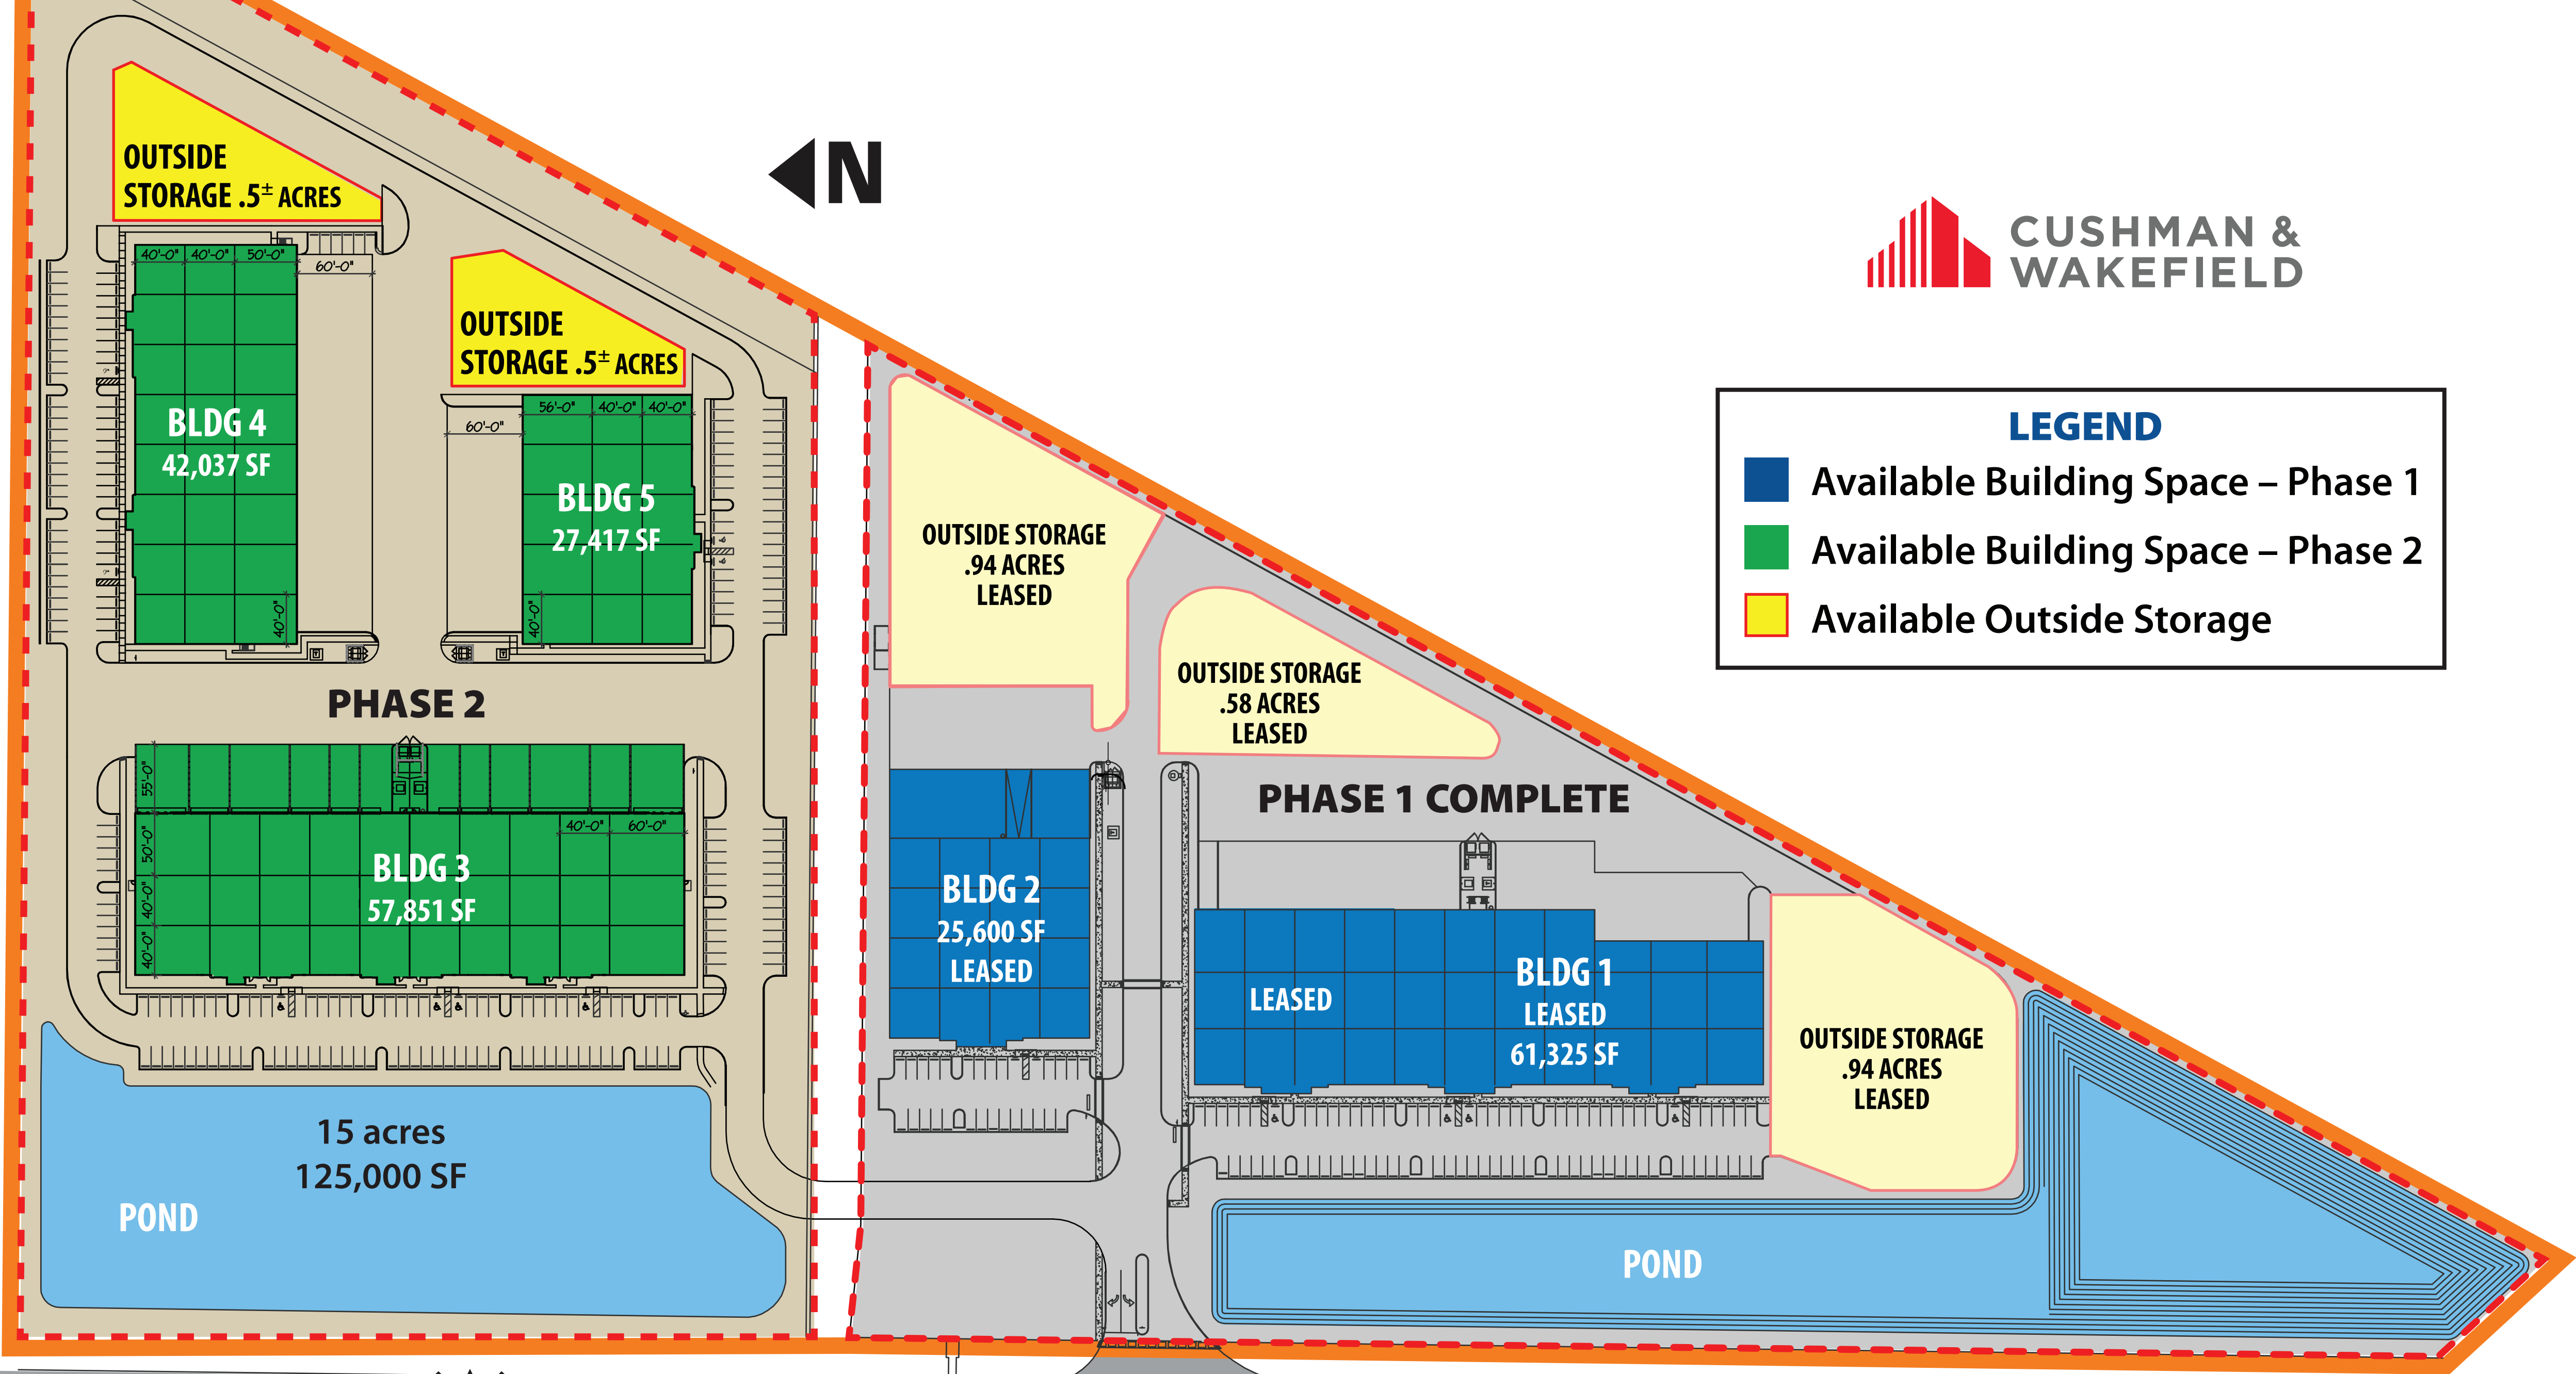

LEGEND

- Available Building Space – Phase 1
- Available Building Space – Phase 2
- Available Outside Storage

OUTSIDE STORAGE .5± ACRES

OUTSIDE STORAGE .5± ACRES

**BLDG 4
42,037 SF**

**BLDG 5
27,417 SF**

PHASE 2

**BLDG 3
57,851 SF**

**OUTSIDE STORAGE
.94 ACRES
LEASED**

**OUTSIDE STORAGE
.58 ACRES
LEASED**

PHASE 1 COMPLETE

**BLDG 2
25,600 SF
LEASED**

LEASED

**BLDG 1
LEASED
61,325 SF**

**OUTSIDE STORAGE
.94 ACRES
LEASED**

**15 acres
125,000 SF**

POND

POND