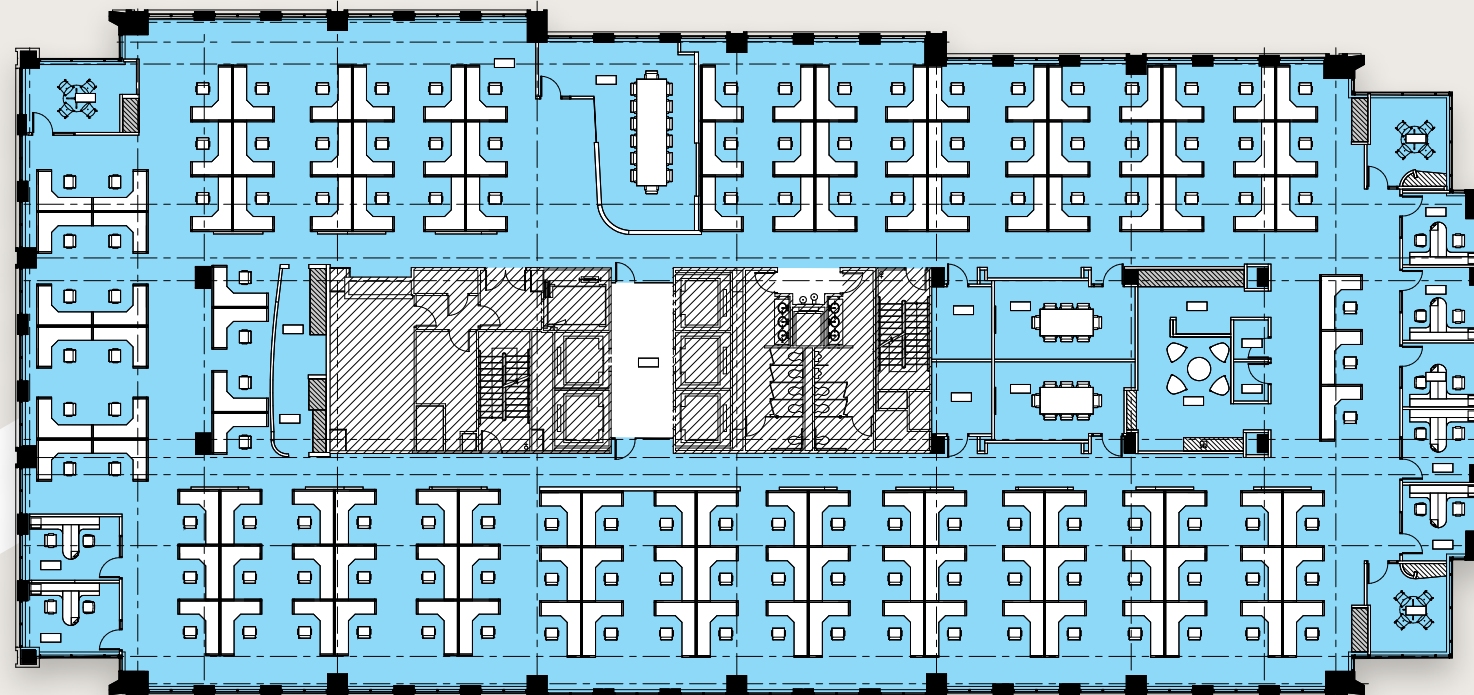

AVAILABILITY

Suite 600
22,546 SF

Click here for
VIRTUAL TOUR

Suites 800, 830
12,056 SF

SUITE 800
7,598 SF

SUITE 830
4,458 SF

9th Floor AVAILABILITY

9th Floor
7,863 SF

11th Floor AVAILABILITY

11th Floor*
21,902 SF (Available 3/1/2025)

**87,695 SF CONTIGUOUS*

10th Floor*
21,907 SF (Available 3/1/2025)

10th Floor AVAILABILITY

**87,695 SF CONTIGUOUS*

12th Floor

AVAILABILITY

**87,695 SF CONTIGUOUS*

12th Floor*
21,903 SF (Available 3/1/2025)

13th Floor

AVAILABILITY

**87,695 SF CONTIGUOUS*

13th Floor*
21,983 SF (Available 3/1/2025)

A Focal Point

ON NORTH FAIRFAX