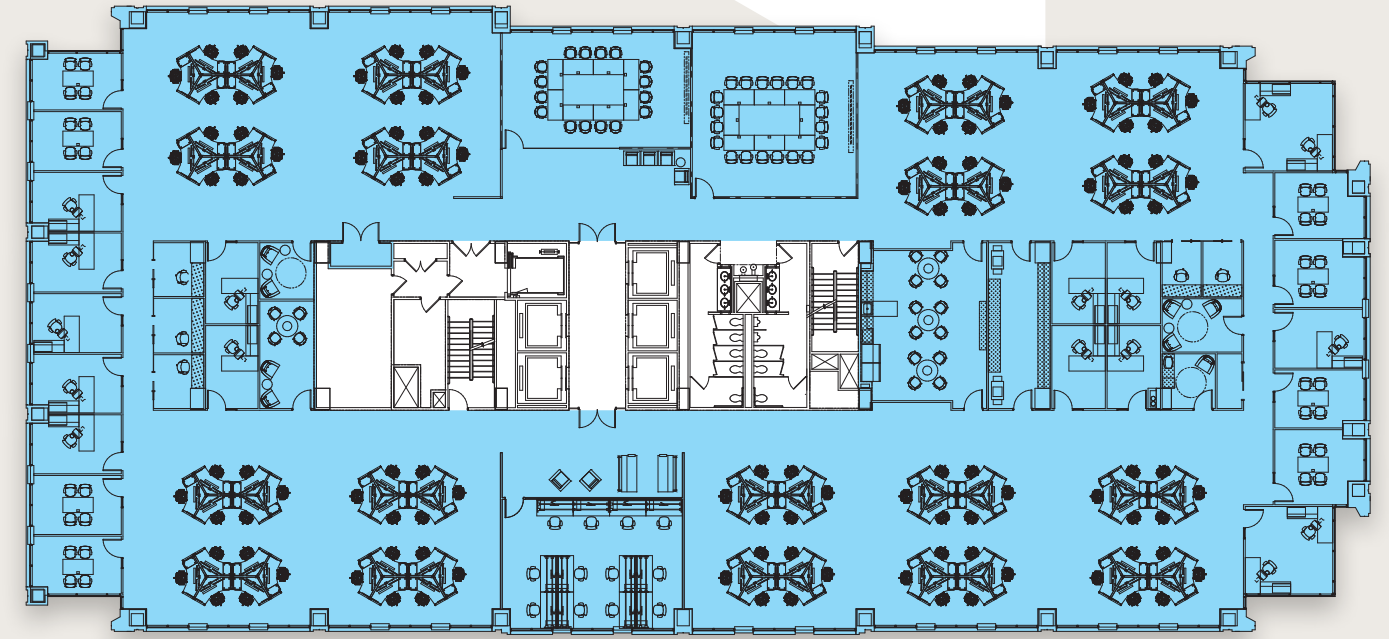

AVAILABILITY

Suite 550
9,657 SF

SHELL CONDITION

HYPOTHETICAL PLAN (SUITE 500)

8th Floor

AVAILABILITY

Scan here for
VIRTUAL TOUR

6th Floor

AVAILABILITY

Suite 600
22,546 SF

Click here for
VIRTUAL TOUR

Suites 800, 830
12,056 SF

SUITE 800
7,598 SF

SUITE 830
4,458 SF

9th Floor AVAILABILITY

9th Floor
7,863 SF