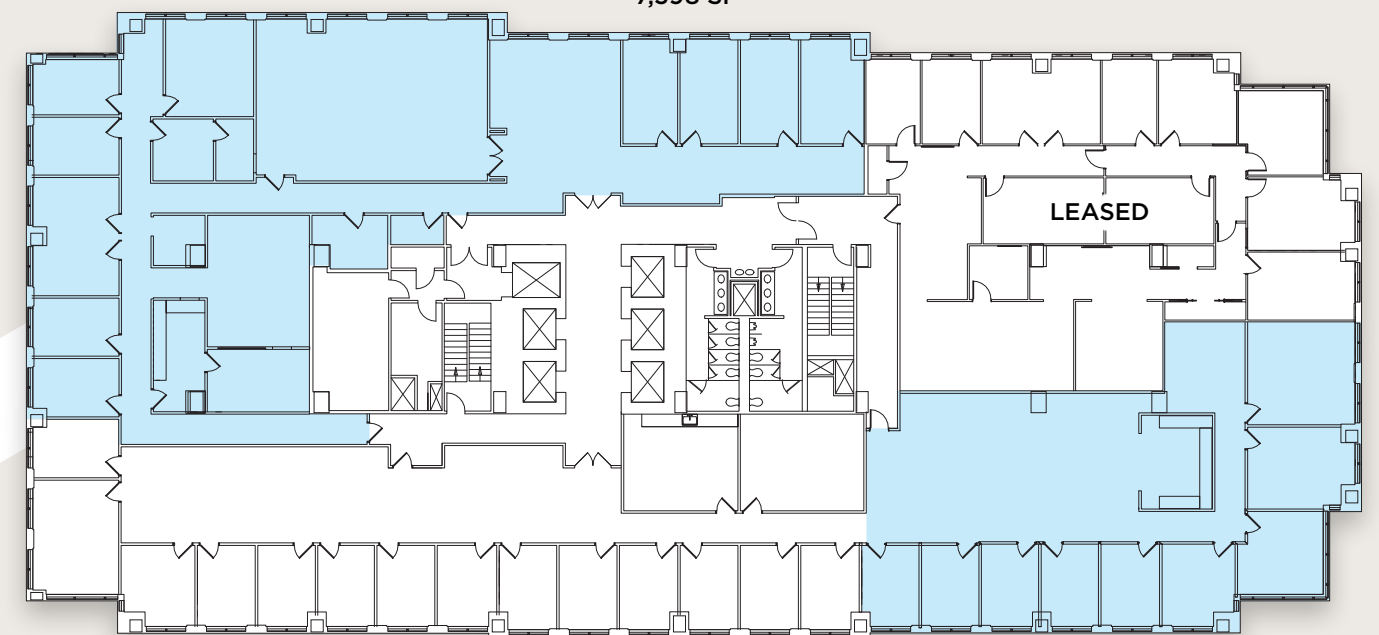

AVAILABILITY

Suite 550
9,657 SF

SHELL CONDITION

HYPOTHETICAL PLAN (SUITE 500)

8th Floor

AVAILABILITY

Scan here for
VIRTUAL TOUR

6th Floor

AVAILABILITY

Suite 600
22,546 SF

Click here for
VIRTUAL TOUR

Suites 800, 830
12,056 SF

SUITE 800
7,598 SF

SUITE 830
4,458 SF

9th Floor AVAILABILITY

9th Floor
7,863 SF

11th Floor AVAILABILITY

11th Floor*
21,902 SF (Available 3/1/2025)

**87,695 SF CONTIGUOUS*

10th Floor*
21,907 SF (Available 3/1/2025)

10th Floor AVAILABILITY

**87,695 SF CONTIGUOUS*

12th Floor

AVAILABILITY

**87,695 SF CONTIGUOUS*

12th Floor*
21,903 SF (Available 3/1/2025)

13th Floor

AVAILABILITY

**87,695 SF CONTIGUOUS*

13th Floor*
21,983 SF (Available 3/1/2025)

A Focal Point

ON NORTH FAIRFAX