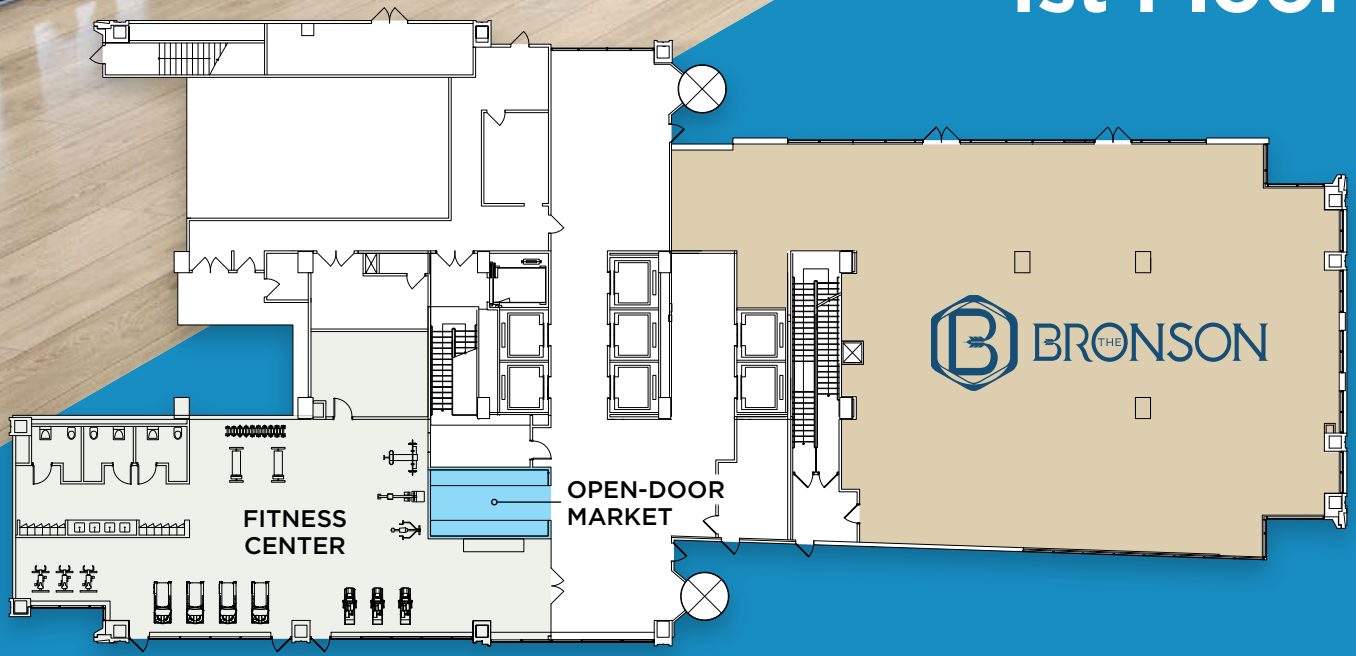

4100 N. FAIRFAX DRIVE

Fresh Feel

ON NORTH FAIRFAX

Future
LOBBY LOOK
COMING THIS YEAR

Fuel YOUR WORKDAY

POTENTIAL
OPEN-DOOR MARKET

ELEVATED
FITNESS EXPERIENCE

1st Floor

COLLABORATION
Ignites

FUTURE CONFERENCE CENTER + LOUNGE
COMING THIS YEAR

2nd Floor

AVAILABILITY

Suite 210
5,861 SF

CURRENT AS-BUILT

FUTURE SPEC SUITE (SUITE 210)

3rd Floor

AVAILABILITY

3rd Floor
20,679 SF (Divisible)

TOWN HALL

TOWN HALL CONFIGURATIONS

SEATS 70 PEOPLE

SEATS 30 PEOPLE

SEATS 50 PEOPLE

5th Floor

AVAILABILITY

Suite 550
9,657 SF

SHELL CONDITION

HYPOTHETICAL PLAN (SUITE 500)

8th Floor

AVAILABILITY

Scan here for
VIRTUAL TOUR

6th Floor