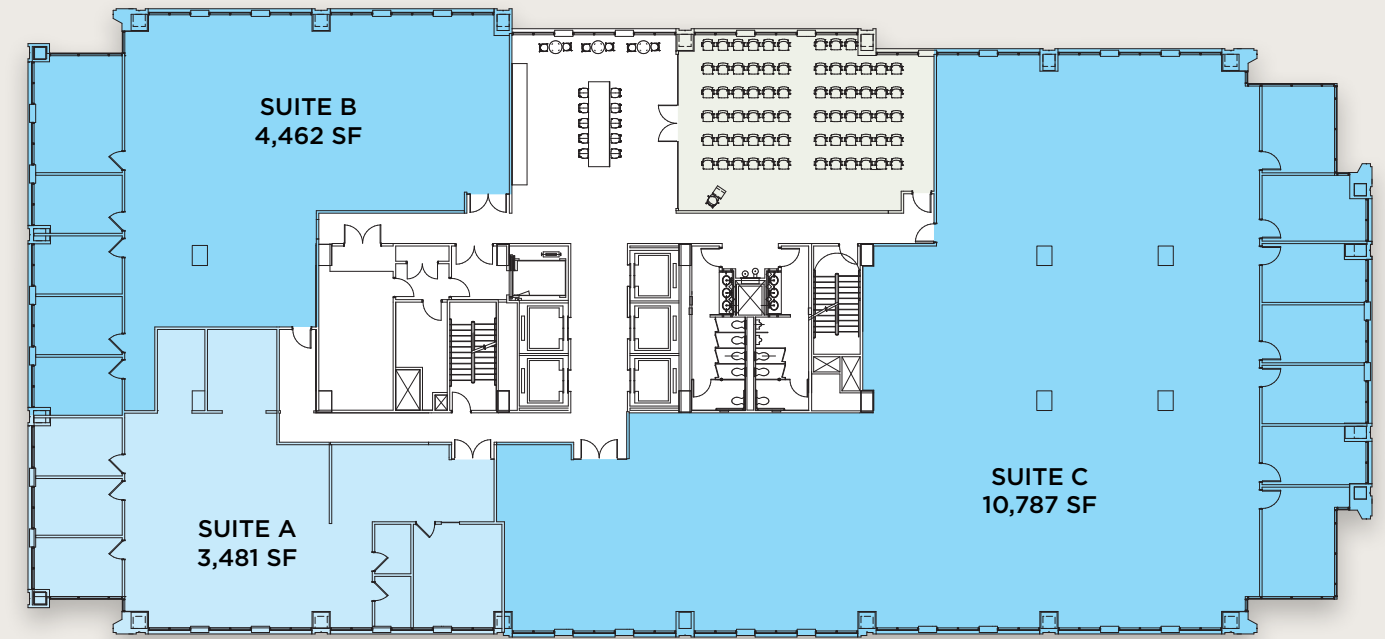

COLLABORATION
Ignites

FUTURE CONFERENCE CENTER + LOUNGE
COMING THIS YEAR

2nd Floor

AVAILABILITY

Suite 210
5,861 SF

CURRENT AS-BUILT

FUTURE SPEC SUITE (SUITE 210)

3rd Floor

AVAILABILITY

3rd Floor
20,679 SF (Divisible)

TOWN HALL

TOWN HALL CONFIGURATIONS

SEATS 70 PEOPLE

SEATS 30 PEOPLE

SEATS 50 PEOPLE

5th Floor

AVAILABILITY

Suite 550
9,657 SF

SHELL CONDITION

HYPOTHETICAL PLAN (SUITE 500)

8th Floor

AVAILABILITY

Scan here for
VIRTUAL TOUR

6th Floor

AVAILABILITY

Suite 600
22,546 SF

Click here for
VIRTUAL TOUR

Suites 800, 830
12,056 SF

SUITE 800
7,598 SF

SUITE 830
4,458 SF

9th Floor AVAILABILITY

9th Floor
7,863 SF