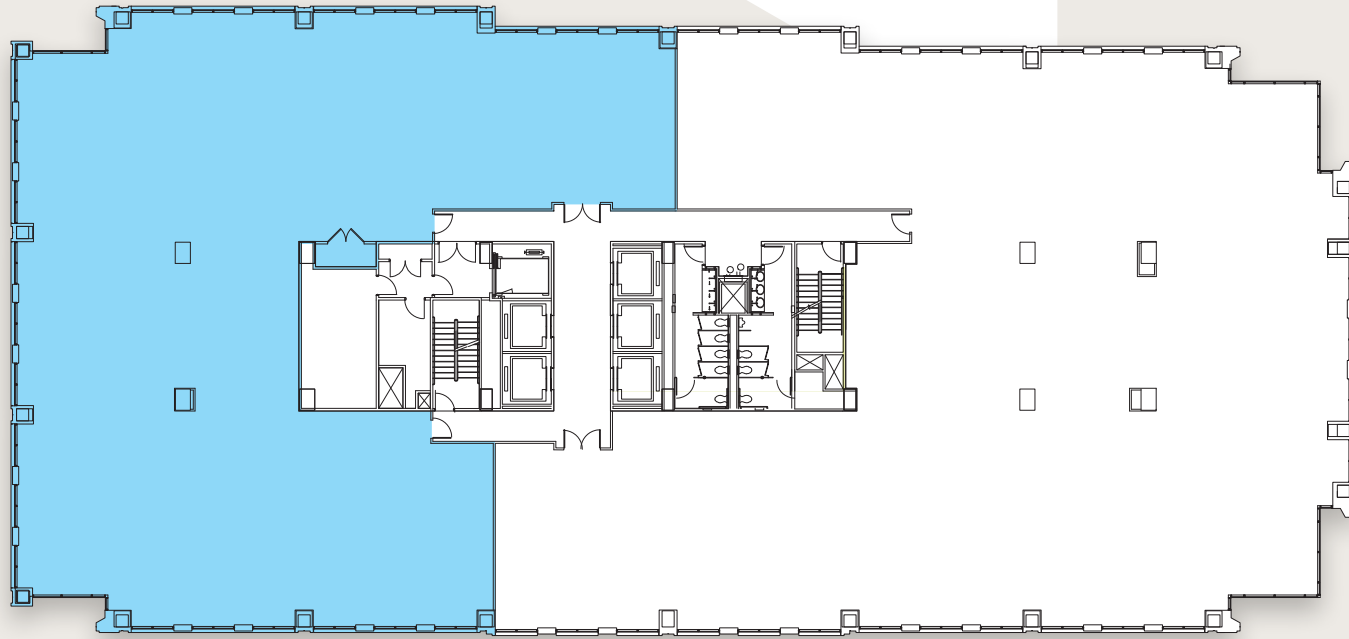

COLLABORATION
Ignites

FUTURE CONFERENCE CENTER + LOUNGE
COMING THIS YEAR

2nd Floor

AVAILABILITY

Suite 210
5,861 SF

CURRENT AS-BUILT

FUTURE SPEC SUITE (SUITE 210)

3rd Floor

AVAILABILITY

3rd Floor
20,679 SF (Divisible)

TOWN HALL

TOWN HALL CONFIGURATIONS

SEATS 70 PEOPLE

SEATS 30 PEOPLE

SEATS 50 PEOPLE

5th Floor

AVAILABILITY

Suite 550
9,657 SF

SHELL CONDITION

HYPOTHETICAL PLAN (SUITE 500)

8th Floor

AVAILABILITY

Scan here for
VIRTUAL TOUR

6th Floor

AVAILABILITY

Suite 600
22,546 SF

Click here for
VIRTUAL TOUR

Suites 800, 830
12,056 SF

SUITE 800
7,598 SF

SUITE 830
4,458 SF

9th Floor AVAILABILITY

9th Floor
7,863 SF