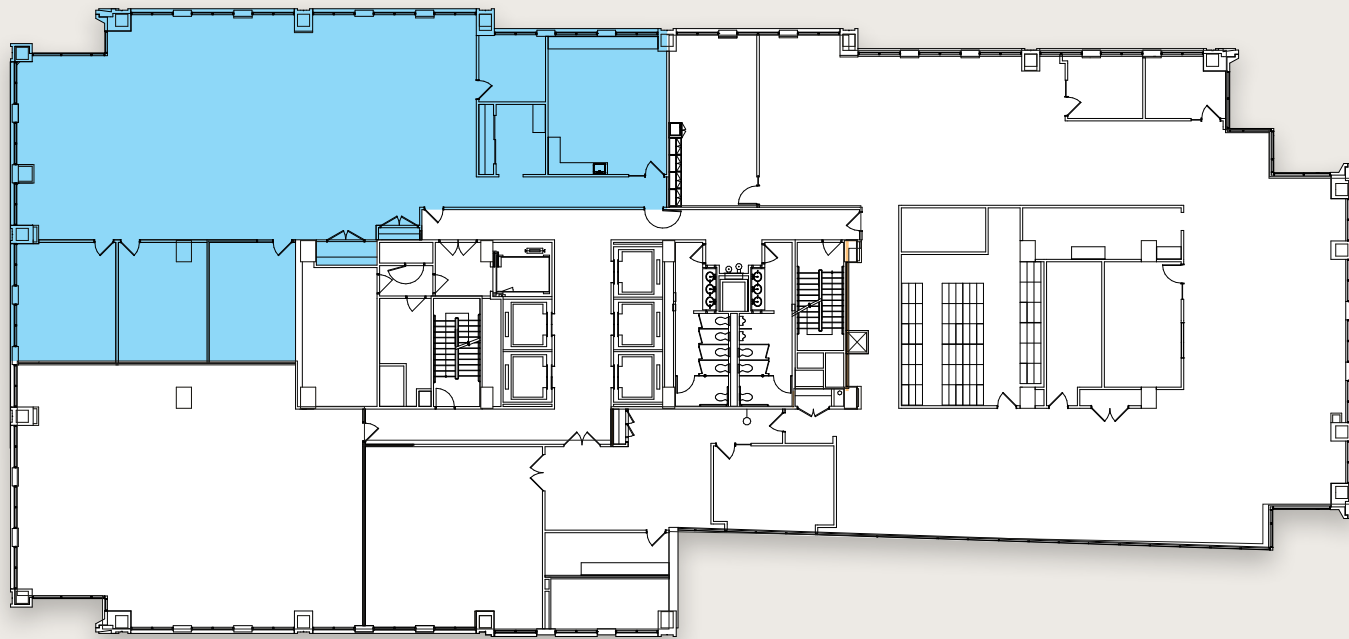

COLLABORATION
Ignites

FUTURE CONFERENCE CENTER + LOUNGE
COMING THIS YEAR

2nd Floor

AVAILABILITY

Suite 210
5,861 SF

CURRENT AS-BUILT

FUTURE SPEC SUITE (SUITE 210)

3rd Floor

AVAILABILITY

3rd Floor
20,679 SF (Divisible)

TOWN HALL

TOWN HALL CONFIGURATIONS

SEATS 70 PEOPLE

SEATS 30 PEOPLE

SEATS 50 PEOPLE

5th Floor

AVAILABILITY

Suite 550
9,657 SF

SHELL CONDITION

HYPOTHETICAL PLAN (SUITE 500)

8th Floor

AVAILABILITY

Scan here for
VIRTUAL TOUR

6th Floor

AVAILABILITY

Suite 600
22,546 SF

Click here for
VIRTUAL TOUR

Suites 800, 830
12,056 SF

SUITE 800
7,598 SF

SUITE 830
4,458 SF

9th Floor AVAILABILITY

9th Floor
7,863 SF