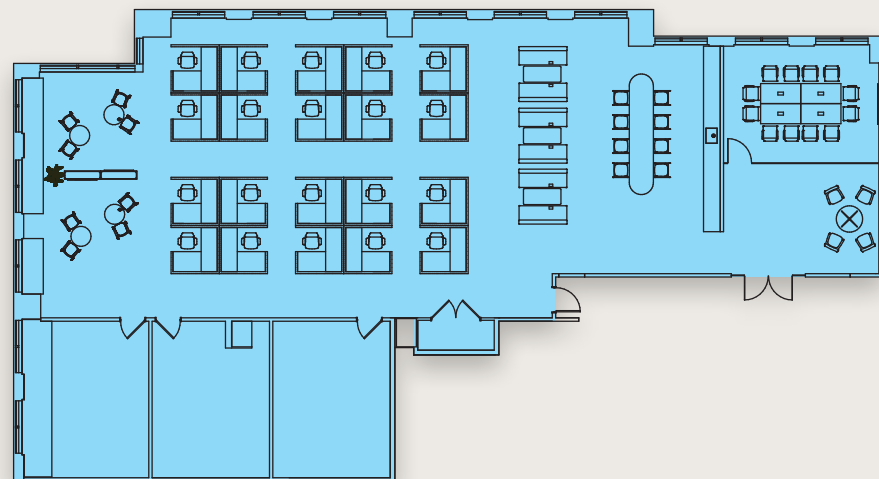

COLLABORATION
Ignites

FUTURE CONFERENCE CENTER + LOUNGE
COMING THIS YEAR

2nd Floor

AVAILABILITY

Suite 210
5,861 SF

CURRENT AS-BUILT

FUTURE SPEC SUITE (SUITE 210)

3rd Floor

AVAILABILITY

3rd Floor
20,679 SF (Divisible)

TOWN HALL

TOWN HALL CONFIGURATIONS

SEATS 70 PEOPLE

SEATS 30 PEOPLE

SEATS 50 PEOPLE

5th Floor

AVAILABILITY

Suite 550
9,657 SF

SHELL CONDITION

HYPOTHETICAL PLAN (SUITE 500)

8th Floor

AVAILABILITY

Scan here for
VIRTUAL TOUR

6th Floor