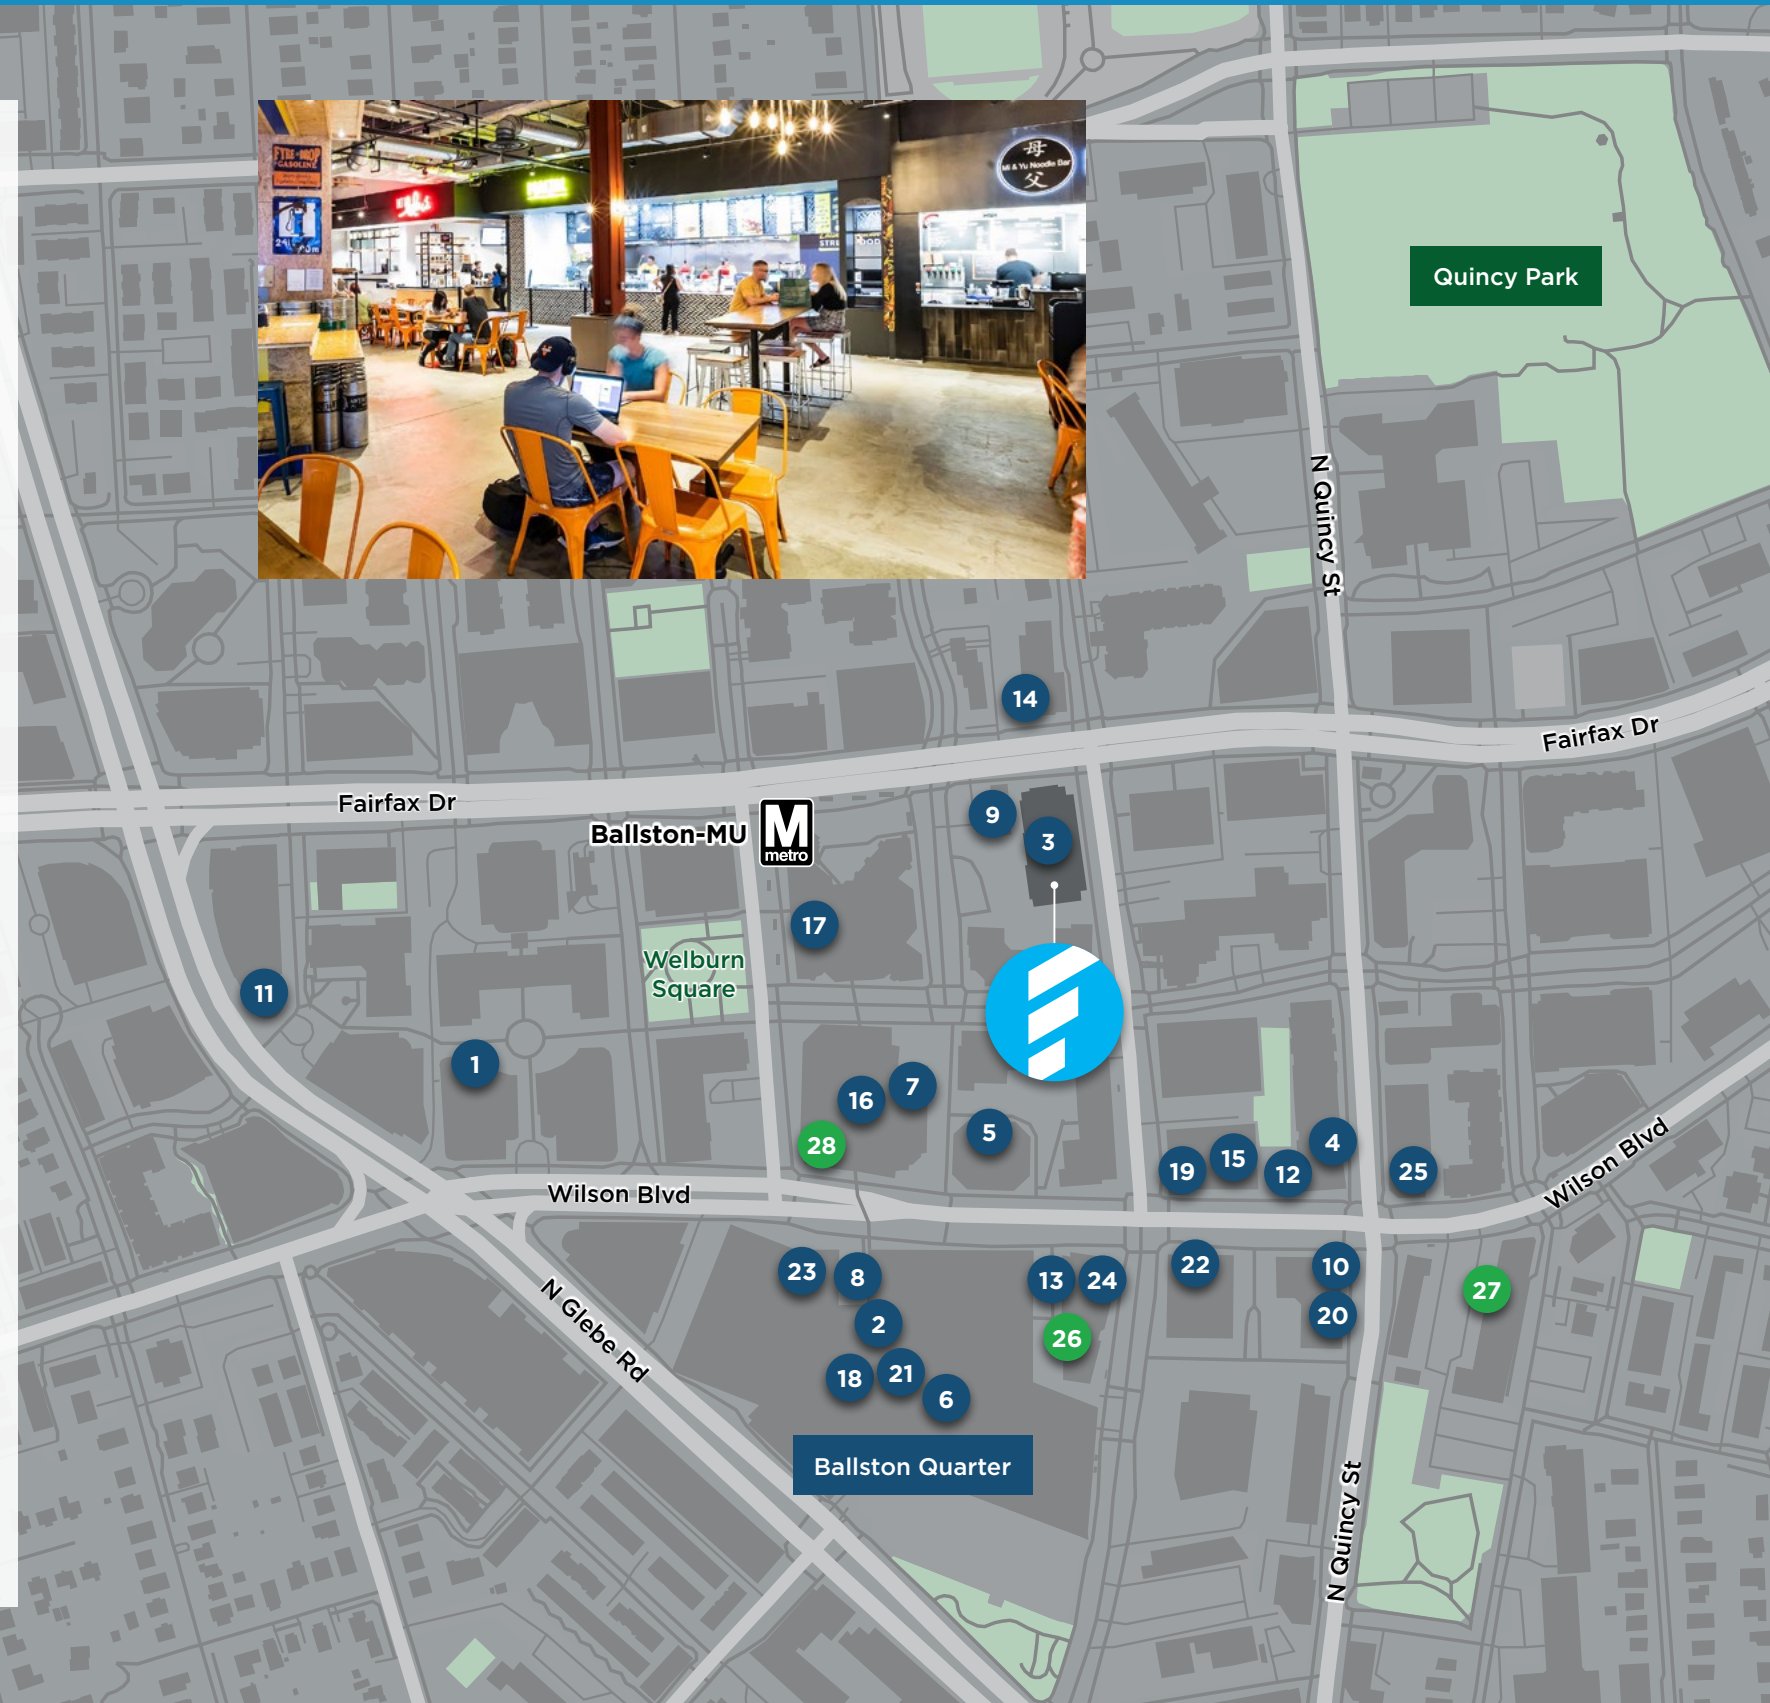

1 minute walk to
Ballston Metro

4 minute walk to
Ballston Quarter

RESTAURANTS

1. Big Buns Damn Good Burgers
2. Bollywood Bistro Express
3. Bronson Bierhall
4. Bruegger's Bagels
5. CAVA
6. CVS
7. El Rey
8. Hot Lola's
9. IHOP
10. LEBTAV
11. P.F. Chang's
12. Poppyseed Rye
13. Punch Bowl Social
14. Rus Uz
15. Rustico
16. Shake Shack
17. Starbucks
18. Superette
19. Sweetgreen
20. Taco Bamba
21. Ted's Bulletin
22. The Salt Line
23. True Food Kitchen
24. Union Kitchen
25. Urban Tandoor

FITNESS

26. BASH Boxing
27. Gold's Gym Ballston
28. Orangetheory Fitness

Photo courtesy of Bronson Bierhall

BALLSTON
QUARTER

True Food
WHINO NOW OPEN

WHINO NOW OPEN

True Food

True Food