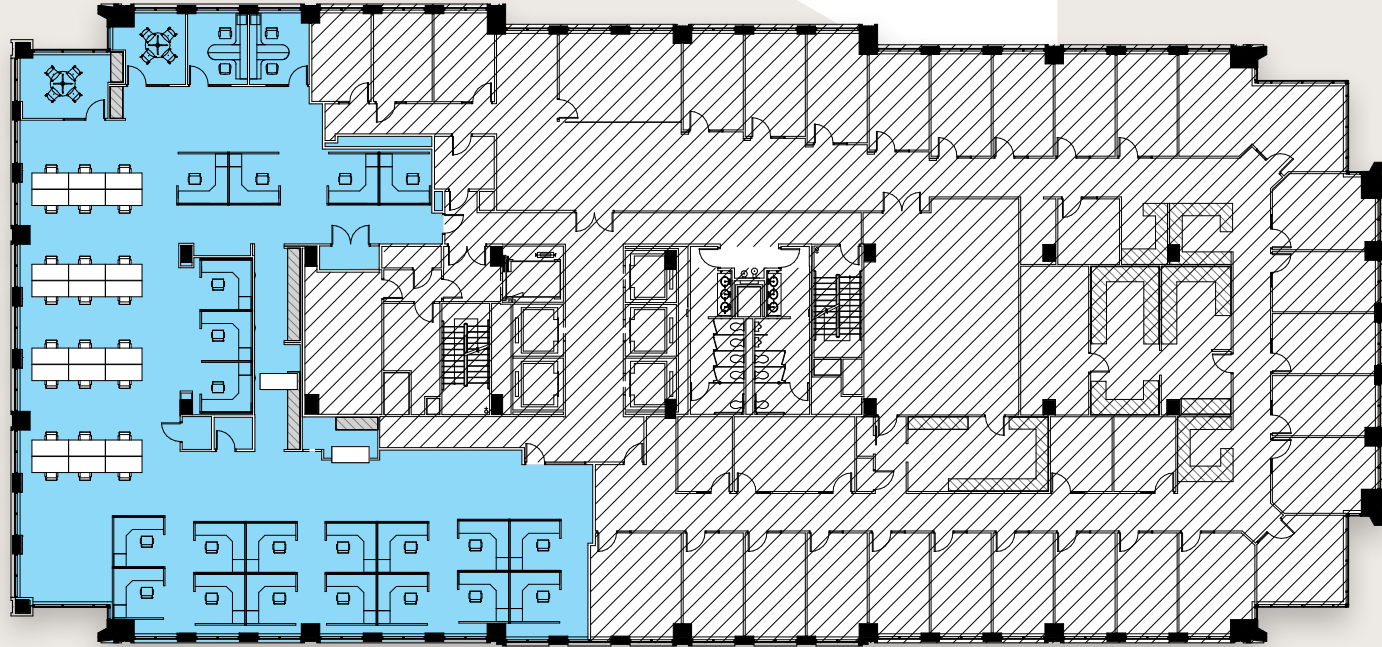

AVAILABILITY

Suite 550
9,657 SF

SHELL CONDITION

HYPOTHETICAL PLAN (SUITE 500)

8th Floor

AVAILABILITY

Scan here for
VIRTUAL TOUR

6th Floor

AVAILABILITY

Suite 600
22,546 SF

Click here for
VIRTUAL TOUR

Suites 800, 830
12,056 SF

SUITE 800
7,598 SF

SUITE 830
4,458 SF

9th Floor AVAILABILITY

9th Floor
7,863 SF

11th Floor AVAILABILITY

11th Floor*
21,902 SF (Available 3/1/2025)

**87,695 SF CONTIGUOUS*

10th Floor*
21,907 SF (Available 3/1/2025)

10th Floor AVAILABILITY

**87,695 SF CONTIGUOUS*

12th Floor

AVAILABILITY

**87,695 SF CONTIGUOUS*

12th Floor*
21,903 SF (Available 3/1/2025)

13th Floor

AVAILABILITY

**87,695 SF CONTIGUOUS*

13th Floor*
21,983 SF (Available 3/1/2025)

A Focal Point

ON NORTH FAIRFAX