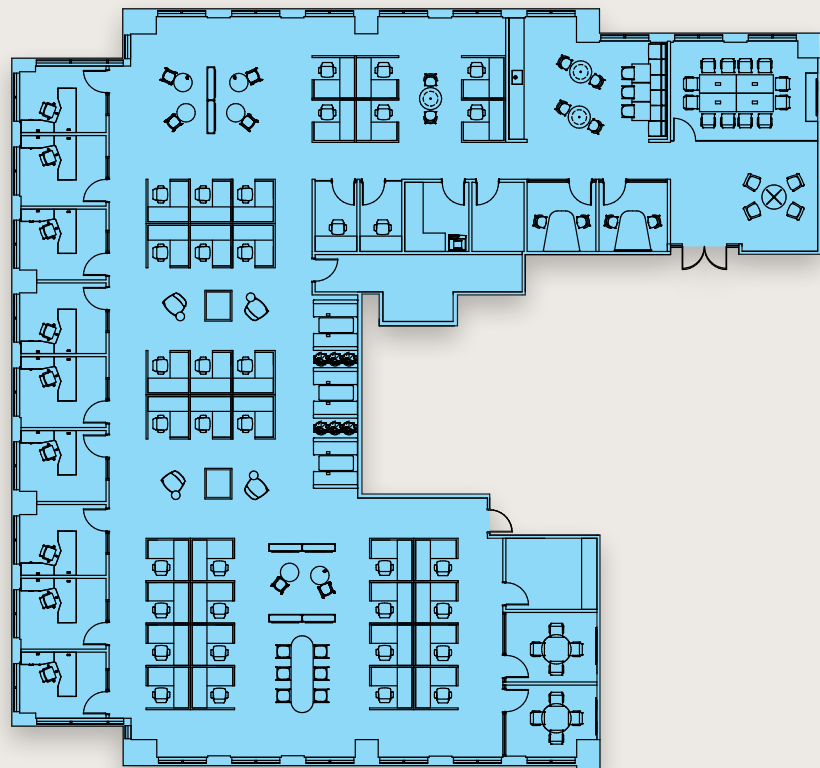

COLLABORATION
Ignites

FUTURE CONFERENCE CENTER + LOUNGE
COMING THIS YEAR

2nd Floor

AVAILABILITY

Suite 210
5,861 SF

CURRENT AS-BUILT

FUTURE SPEC SUITE (SUITE 210)

3rd Floor

AVAILABILITY

3rd Floor
20,679 SF (Divisible)

TOWN HALL

TOWN HALL CONFIGURATIONS

SEATS 70 PEOPLE

SEATS 30 PEOPLE

SEATS 50 PEOPLE

5th Floor

AVAILABILITY

Suite 550
9,657 SF

SHELL CONDITION

HYPOTHETICAL PLAN (SUITE 500)

8th Floor

AVAILABILITY

Scan here for
VIRTUAL TOUR

6th Floor

AVAILABILITY

Suite 600
22,546 SF

Click here for
VIRTUAL TOUR

Suites 800, 830
12,056 SF

SUITE 800
7,598 SF

SUITE 830
4,458 SF

9th Floor AVAILABILITY

9th Floor
7,863 SF