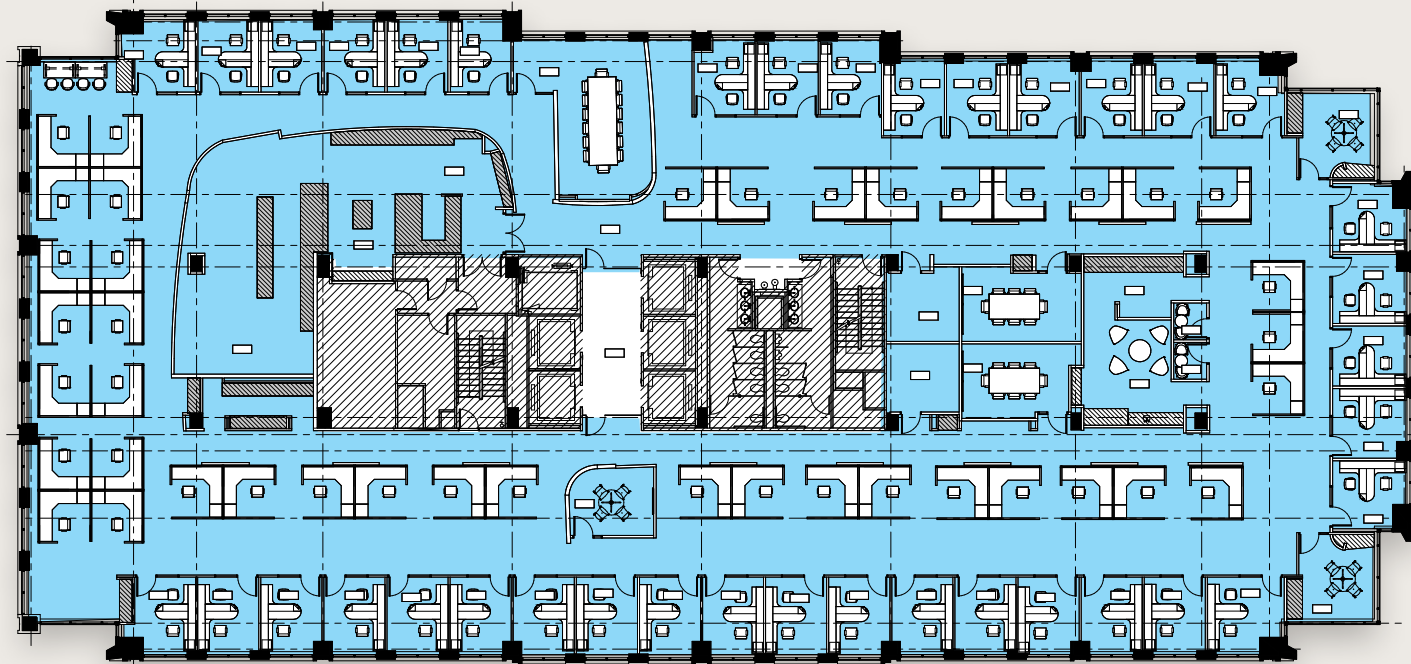

AVAILABILITY

Suite 600
22,546 SF

Click here for
VIRTUAL TOUR

Suites 800, 830
12,056 SF

SUITE 800
7,598 SF

SUITE 830
4,458 SF

9th Floor AVAILABILITY

9th Floor
7,863 SF

11th Floor AVAILABILITY

11th Floor*
21,902 SF (Available 3/1/2025)

**87,695 SF CONTIGUOUS*

10th Floor*
21,907 SF (Available 3/1/2025)

10th Floor AVAILABILITY

**87,695 SF CONTIGUOUS*

12th Floor

AVAILABILITY

**87,695 SF CONTIGUOUS*

12th Floor*
21,903 SF (Available 3/1/2025)

13th Floor

AVAILABILITY

**87,695 SF CONTIGUOUS*

13th Floor*
21,983 SF (Available 3/1/2025)

A Focal Point

ON NORTH FAIRFAX