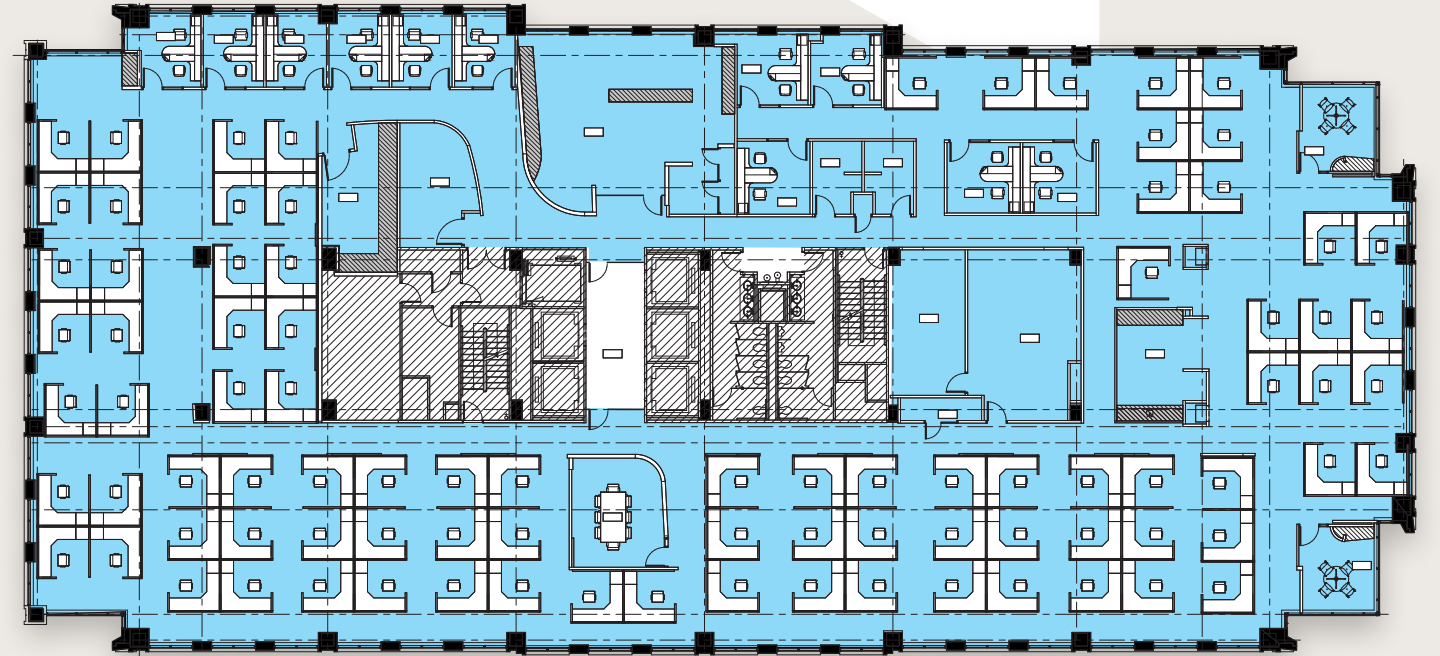

AVAILABILITY

Suite 550
9,657 SF

SHELL CONDITION

HYPOTHETICAL PLAN (SUITE 500)

8th Floor

AVAILABILITY

Scan here for
VIRTUAL TOUR

6th Floor

AVAILABILITY

Suite 600
22,546 SF

Click here for
VIRTUAL TOUR

Suites 800, 830
12,056 SF

SUITE 800
7,598 SF

SUITE 830
4,458 SF

9th Floor AVAILABILITY

9th Floor
7,863 SF

11th Floor AVAILABILITY

11th Floor*
21,902 SF (Available 3/1/2025)

**87,695 SF CONTIGUOUS*

10th Floor*
21,907 SF (Available 3/1/2025)

10th Floor AVAILABILITY

**87,695 SF CONTIGUOUS*

12th Floor

AVAILABILITY

**87,695 SF CONTIGUOUS*

12th Floor*
21,903 SF (Available 3/1/2025)

13th Floor

AVAILABILITY

**87,695 SF CONTIGUOUS*

13th Floor*
21,983 SF (Available 3/1/2025)

A Focal Point

ON NORTH FAIRFAX