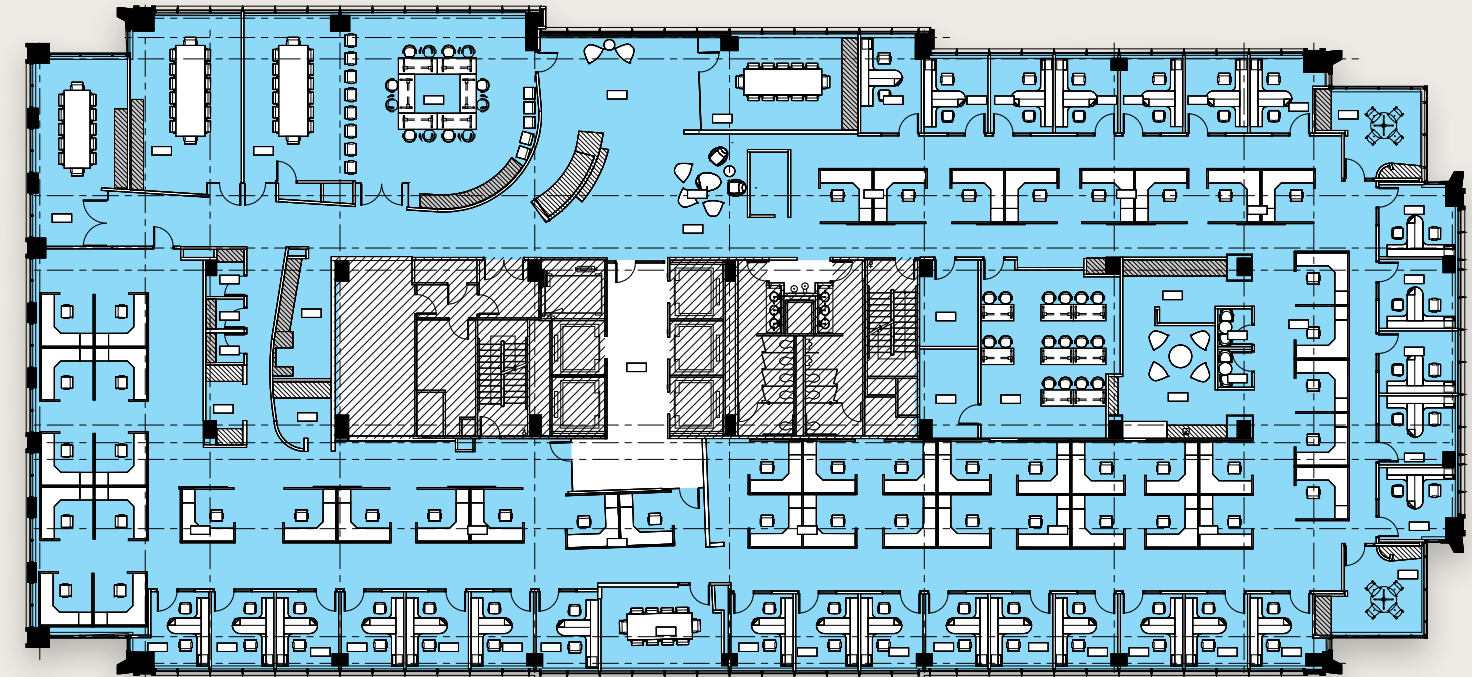

11th Floor AVAILABILITY

11th Floor*
21,902 SF (Available 3/1/2025)

**87,695 SF CONTIGUOUS*

10th Floor*
21,907 SF (Available 3/1/2025)

10th Floor AVAILABILITY

**87,695 SF CONTIGUOUS*

12th Floor

AVAILABILITY

**87,695 SF CONTIGUOUS*

12th Floor*
21,903 SF (Available 3/1/2025)

13th Floor

AVAILABILITY

**87,695 SF CONTIGUOUS*

13th Floor*
21,983 SF (Available 3/1/2025)

A Focal Point

ON NORTH FAIRFAX