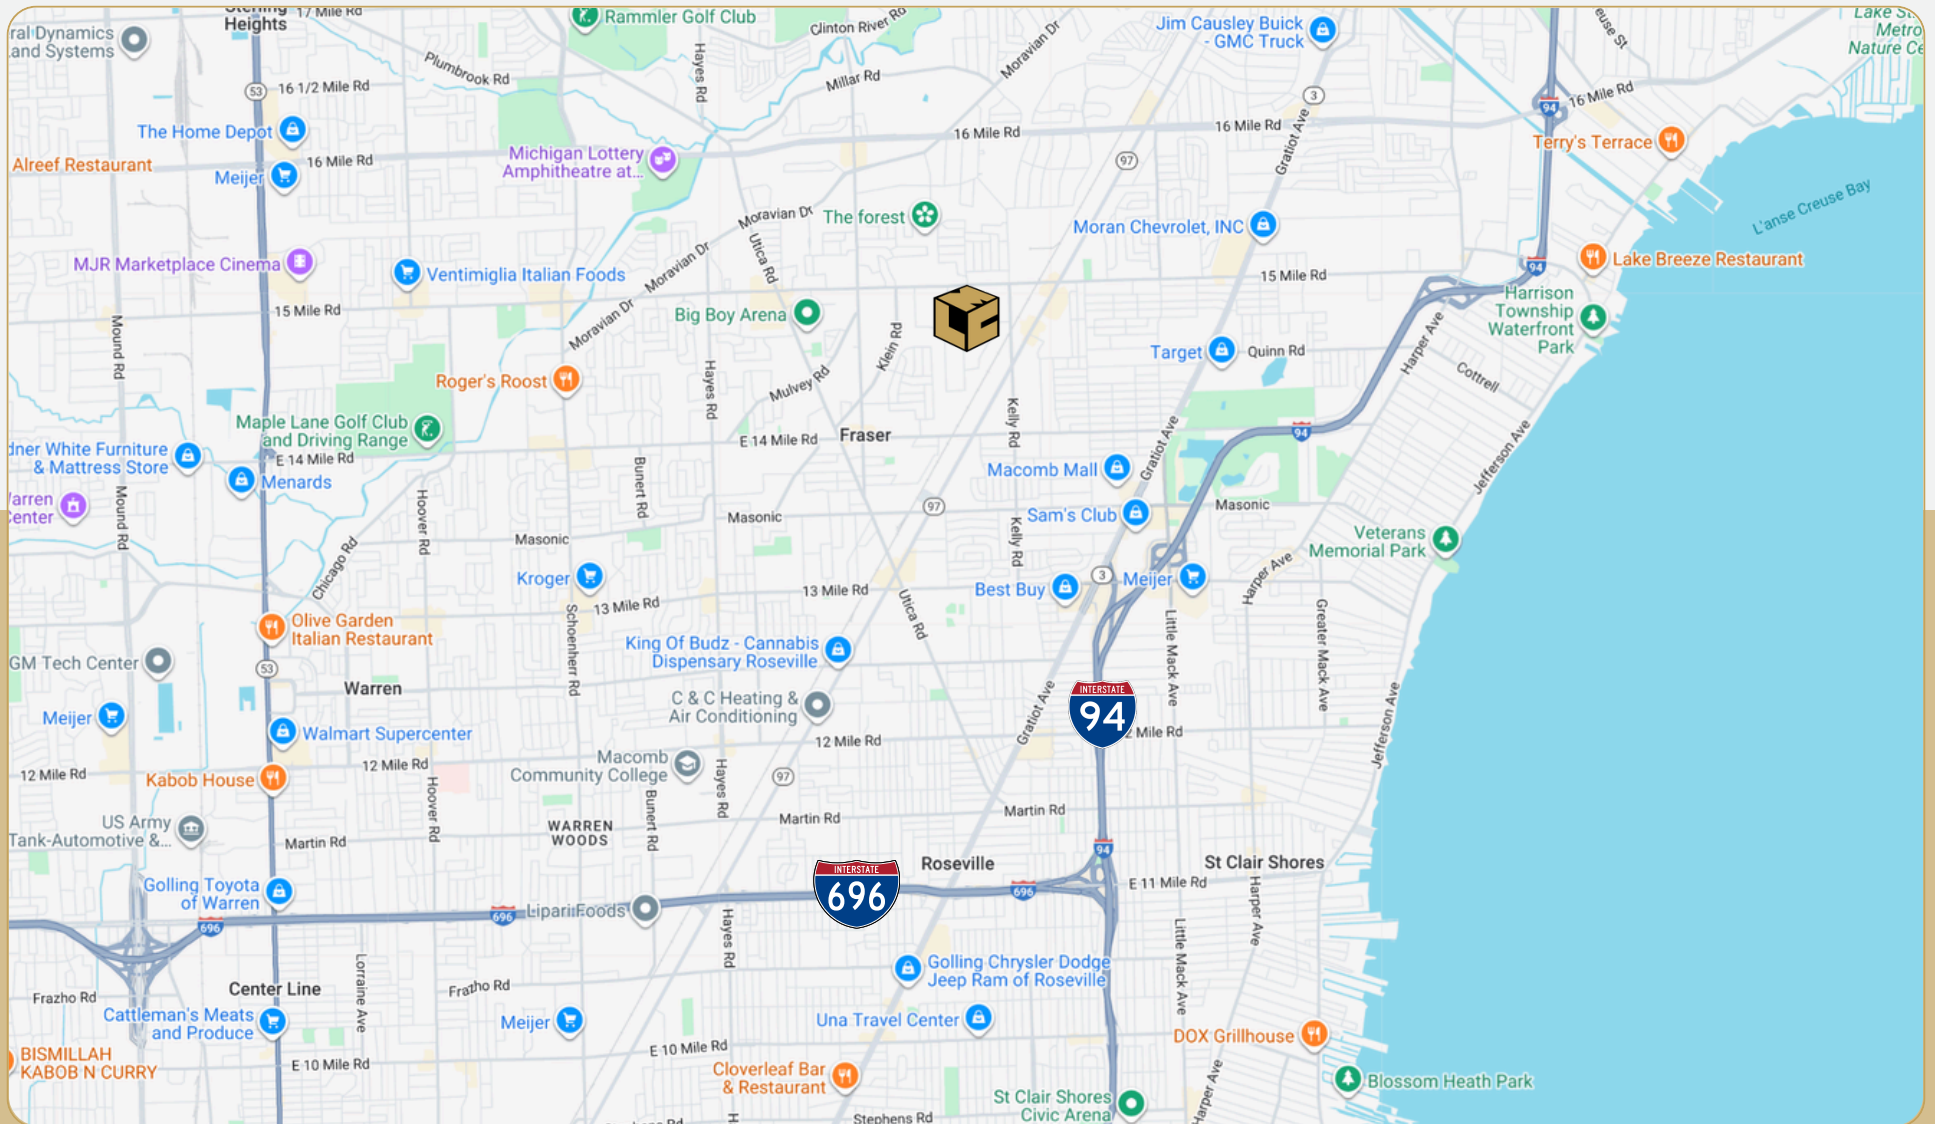

# 34190 Doreka

Fraser, MI

L. MASON CAPITANI

CORFAC INTERNATIONAL

248.637.9700 | LMCap.com

Information contained herein was obtained from sources deemed to be reliable but is not guaranteed. Subjects to prior sales, changes of price or withdrawal.