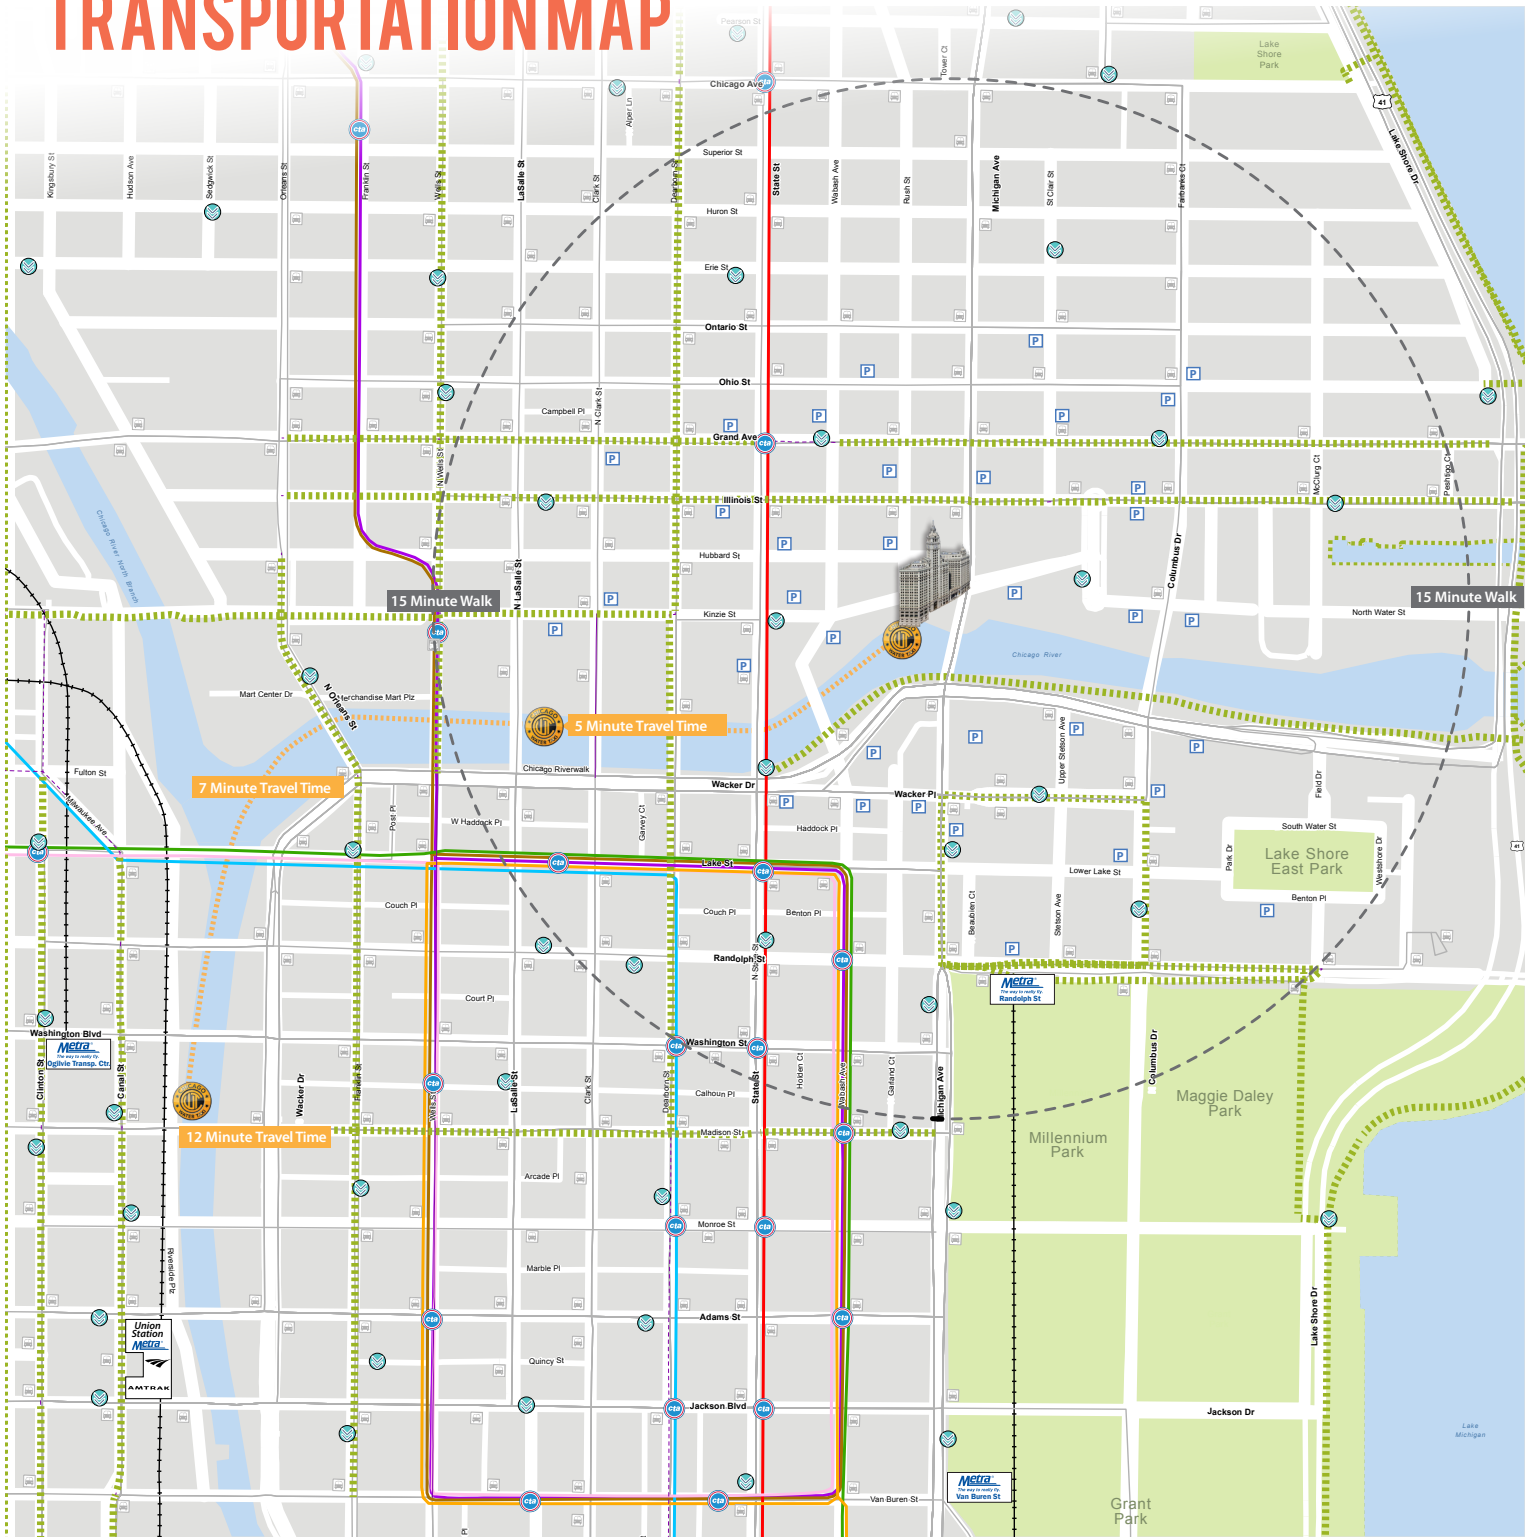

# TRANSPORTATION MAP

The Chicago Water Taxi connecting The West Loop at Ogilvie and Union Station to North Michigan Avenue

Chicago Transit Authority Bus and Loop Train Routes

Bike Sharing System with over 3,000 Bikes and 300 Stations in the City of Chicago

Suburban Train Lines 495-mile System Serves 241 Stations in the Counties of Cook, DuPage, Lake Will, McHenry and Kane

Public Parking

Bike Lanes

Zeller Realty Group®

[www.thewrigleybuilding.com](http://www.thewrigleybuilding.com)  
400-410 North Michigan Avenue | Chicago, IL 60611