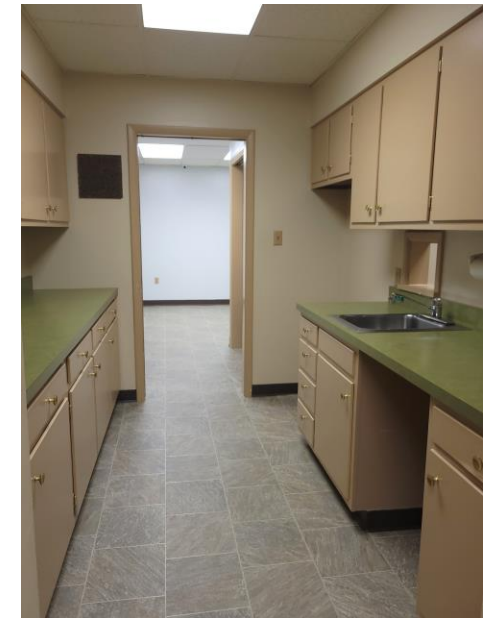

[Company Name]
[Street Address]
[City, ST ZIP Code]

[Recipient Name]
[Address]
[City, ST ZIP Code]

614 Central Center

Chillicothe, Ohio

Now leasing through
Butt Realty Inc.

614 Central Center is located in our Medical Dental Building, next to 612 Cental Center. Prior to becoming vacant, it served as an eye doctor's office and is equipped with private offices, exam rooms, restrooms, security system. Etc. This is a large office space and can be combined with 612 upon discussion with Landlord.

- 1,722 Square Feet
- \$10 Per Square Foot
- Security System Included
- Reception Area
- Waiting Area
- 3 Private Exam Rooms
- 2 Private Offices
- Two Bathrooms