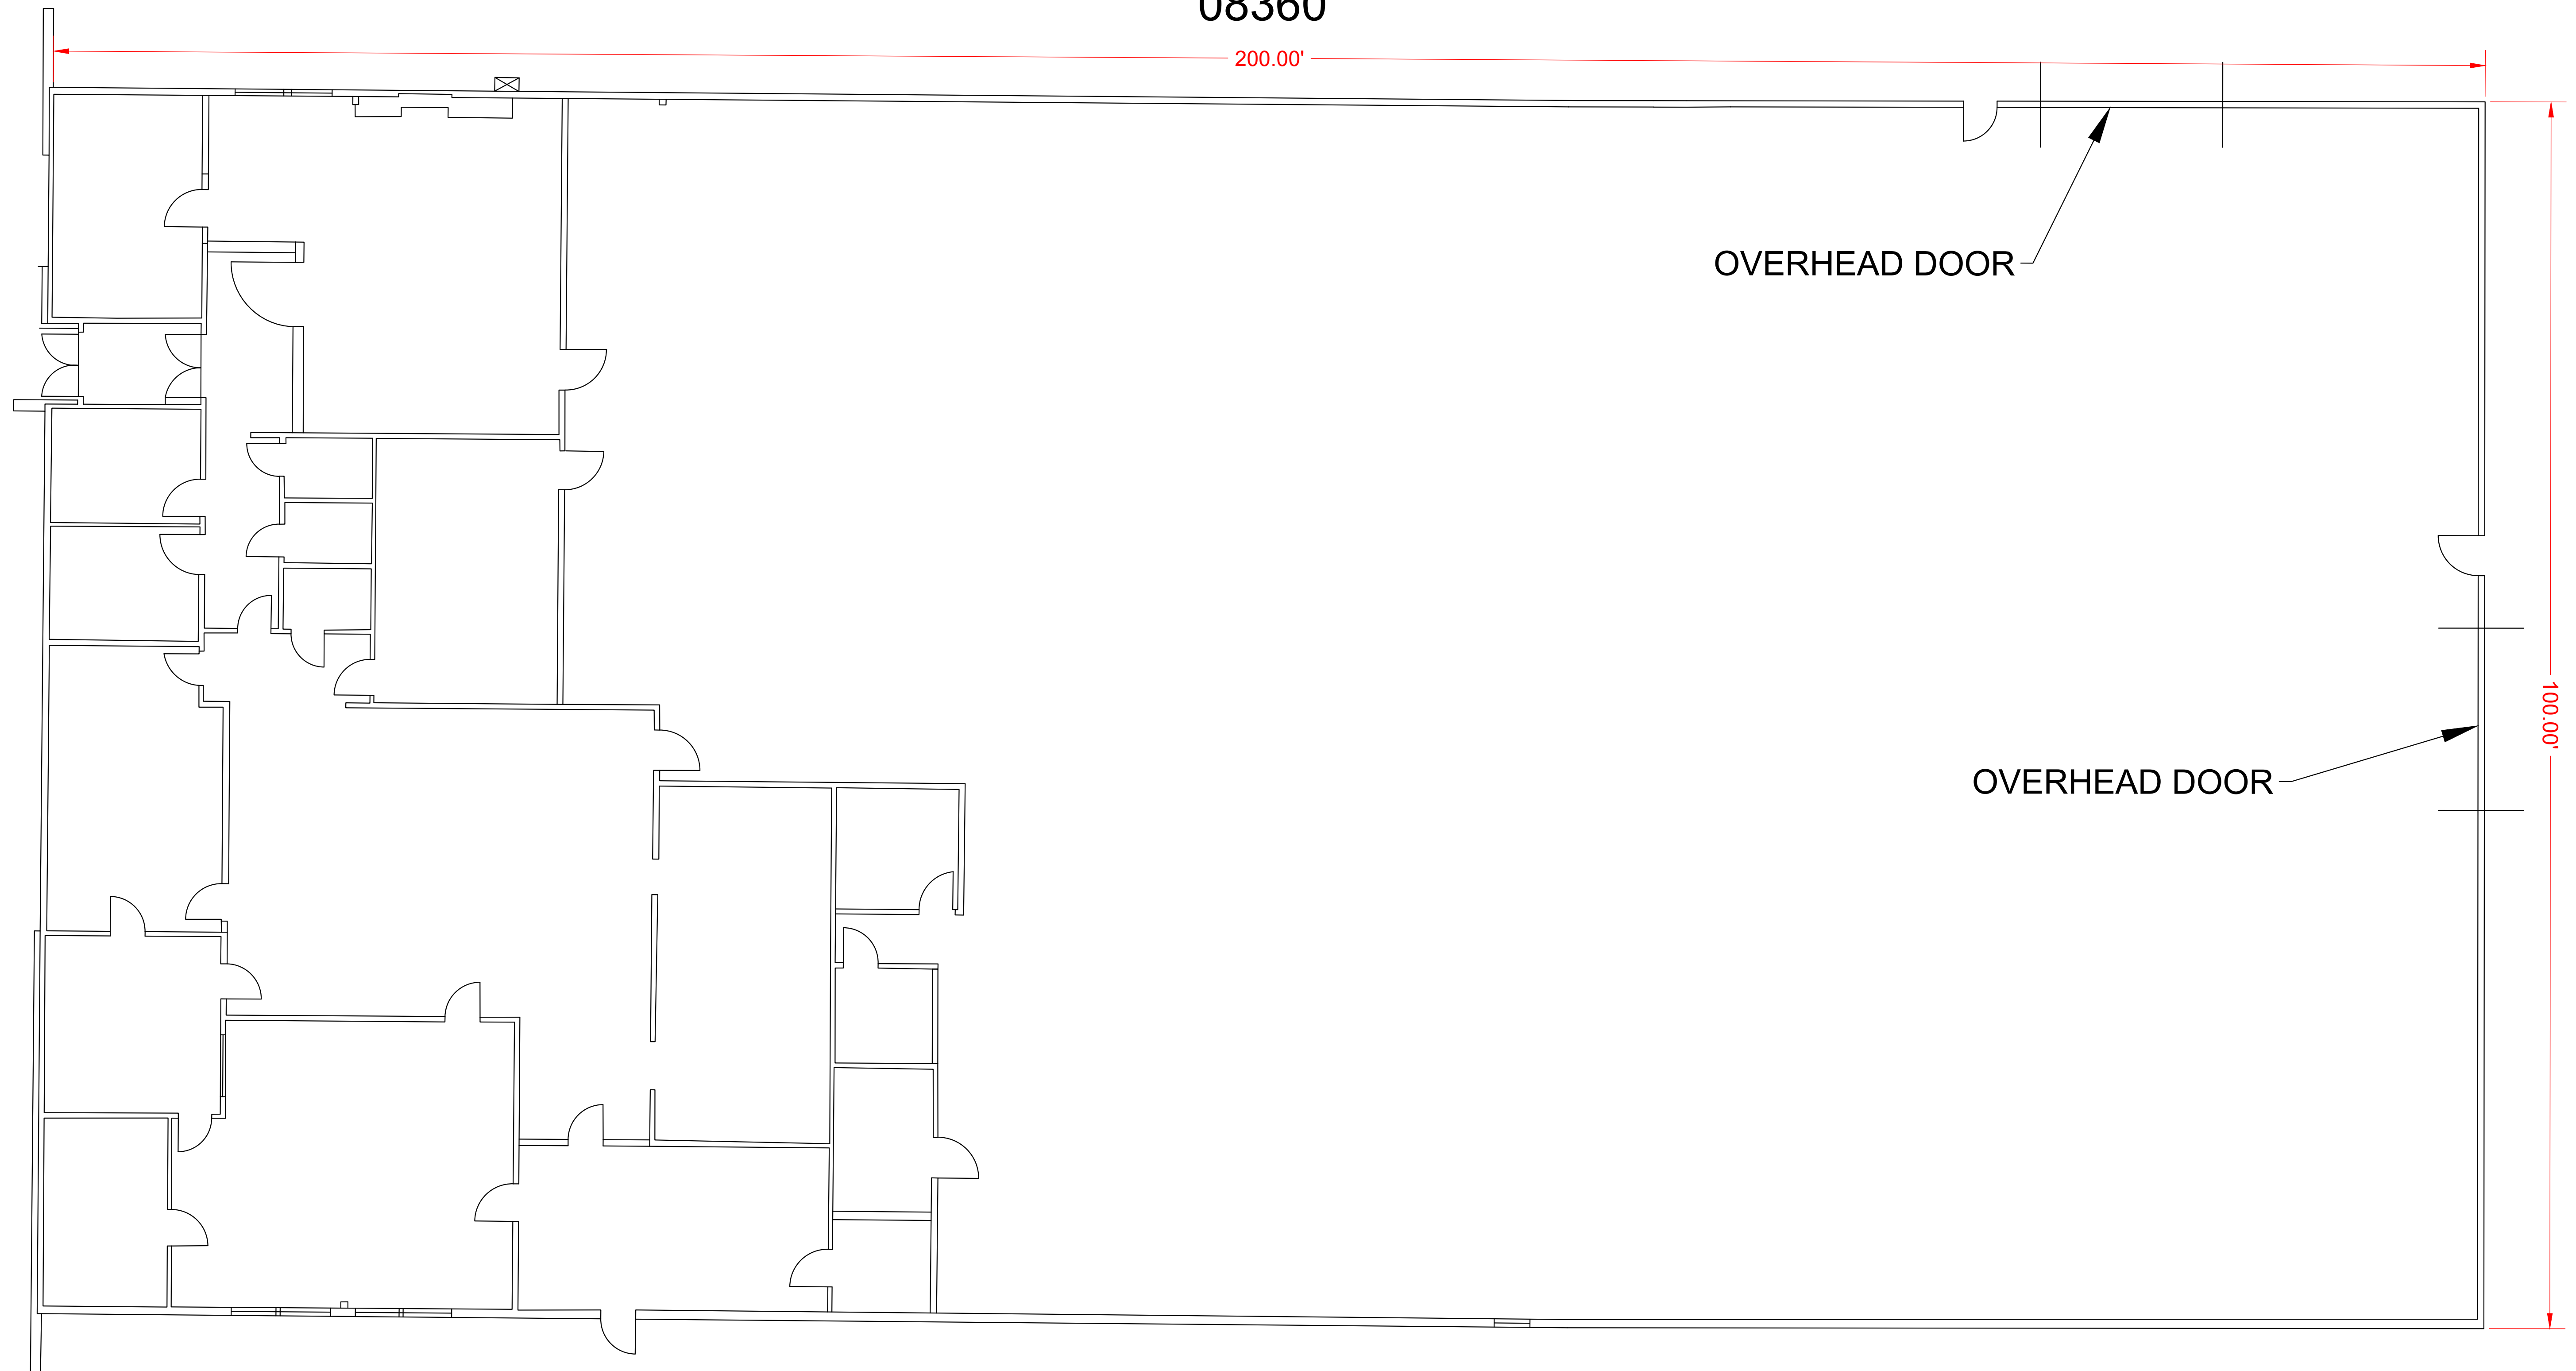

1980 S. WEST BOULEVARD  
VINELAND, NJ  
08360

HORIZONTAL SCALE  
7 3.5 0 7 14  
( IN FEET )  
1 inch = 7 ft.  
@ 24"X36" PLOTTING