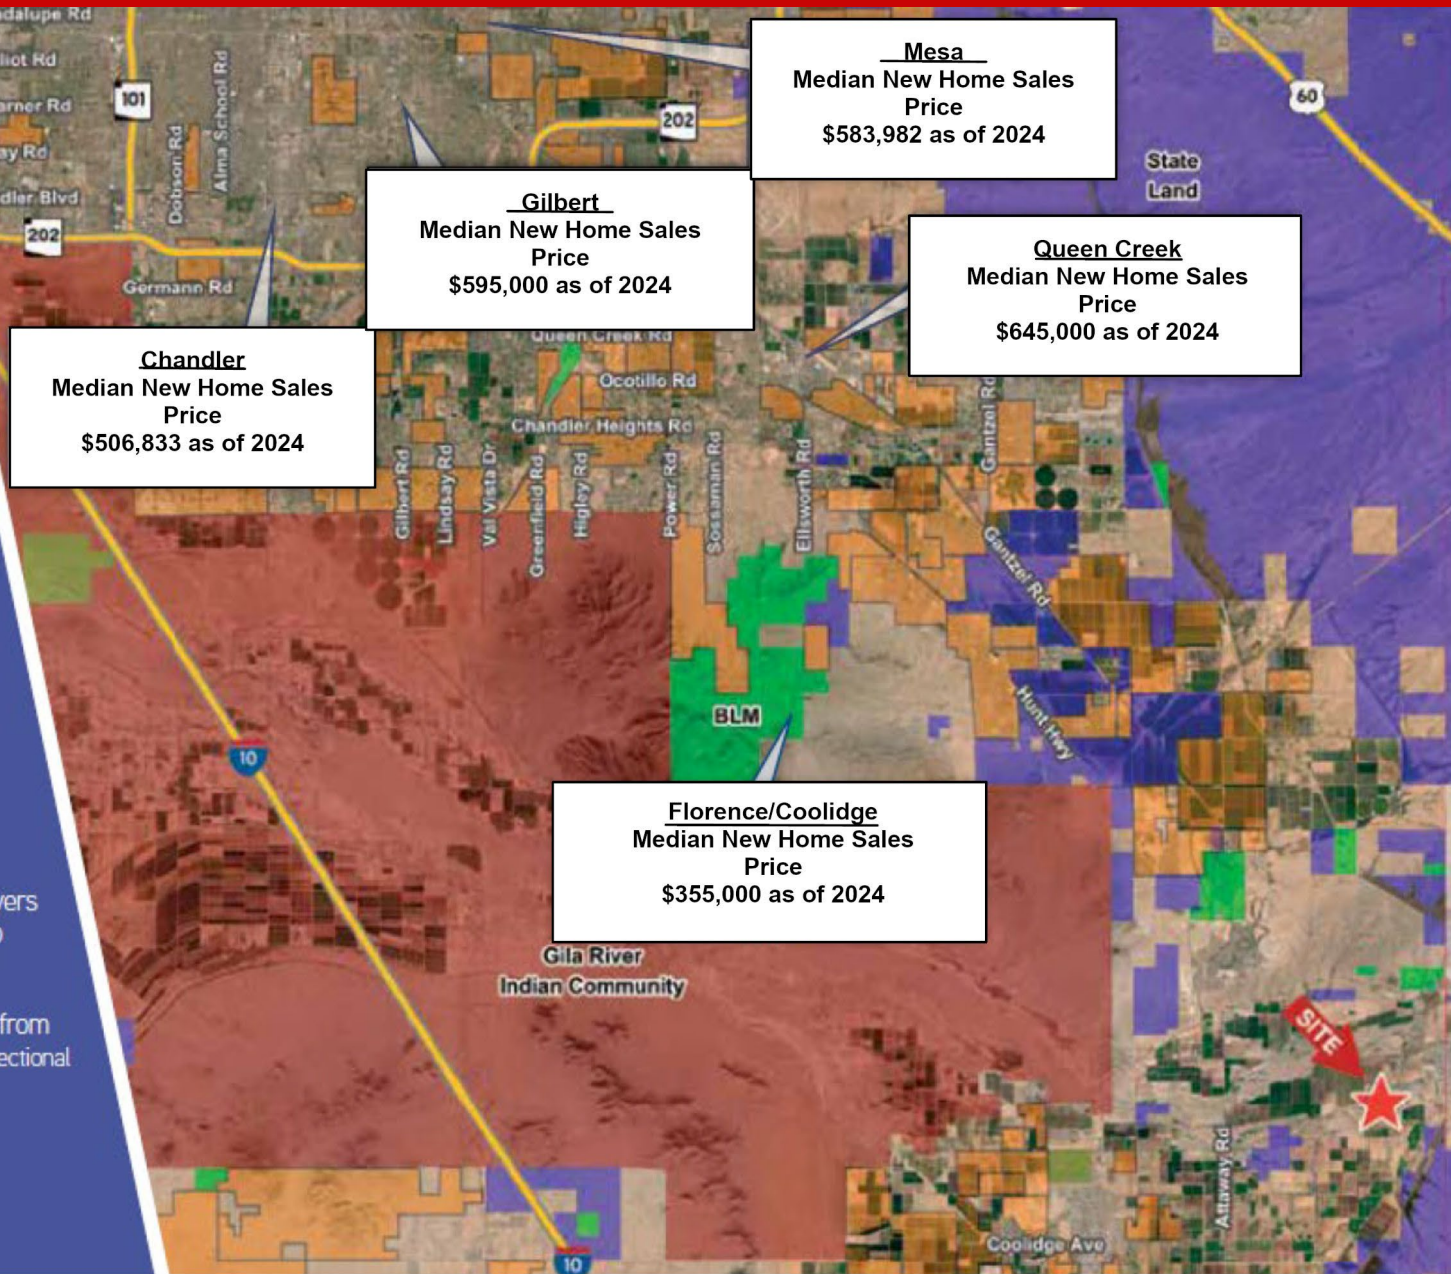

Number of wholesale shipments of recreational vehicles in the United States from 2000 - 2017 (in thousands)

Florence Views

FLORENCE, AZ

Explosion of quality employment in Pinal County - 25 minutes

- > Florence Copper: 245 jobs - $100,000
- > Lucid Motors: 2,000 jobs - $70,000
- > Nikola Motors: 1,800 jobs - $80,000
- > Nacero, Inc.: 265 jobs - $90,000
- > The heart of the Valley's hi-tech job market within an easy 45 minute commute through reservation land.
- > In addition to Florence Copper, Lucid Motors, Nikola and Nacero, major employers include: Intel, Orbital Sciences, Microchip Technologies, and Amkor Technology
- > 9,800 existing jobs in the prison system from wardens, doctors, dentists, nurses to correctional officers and other staff