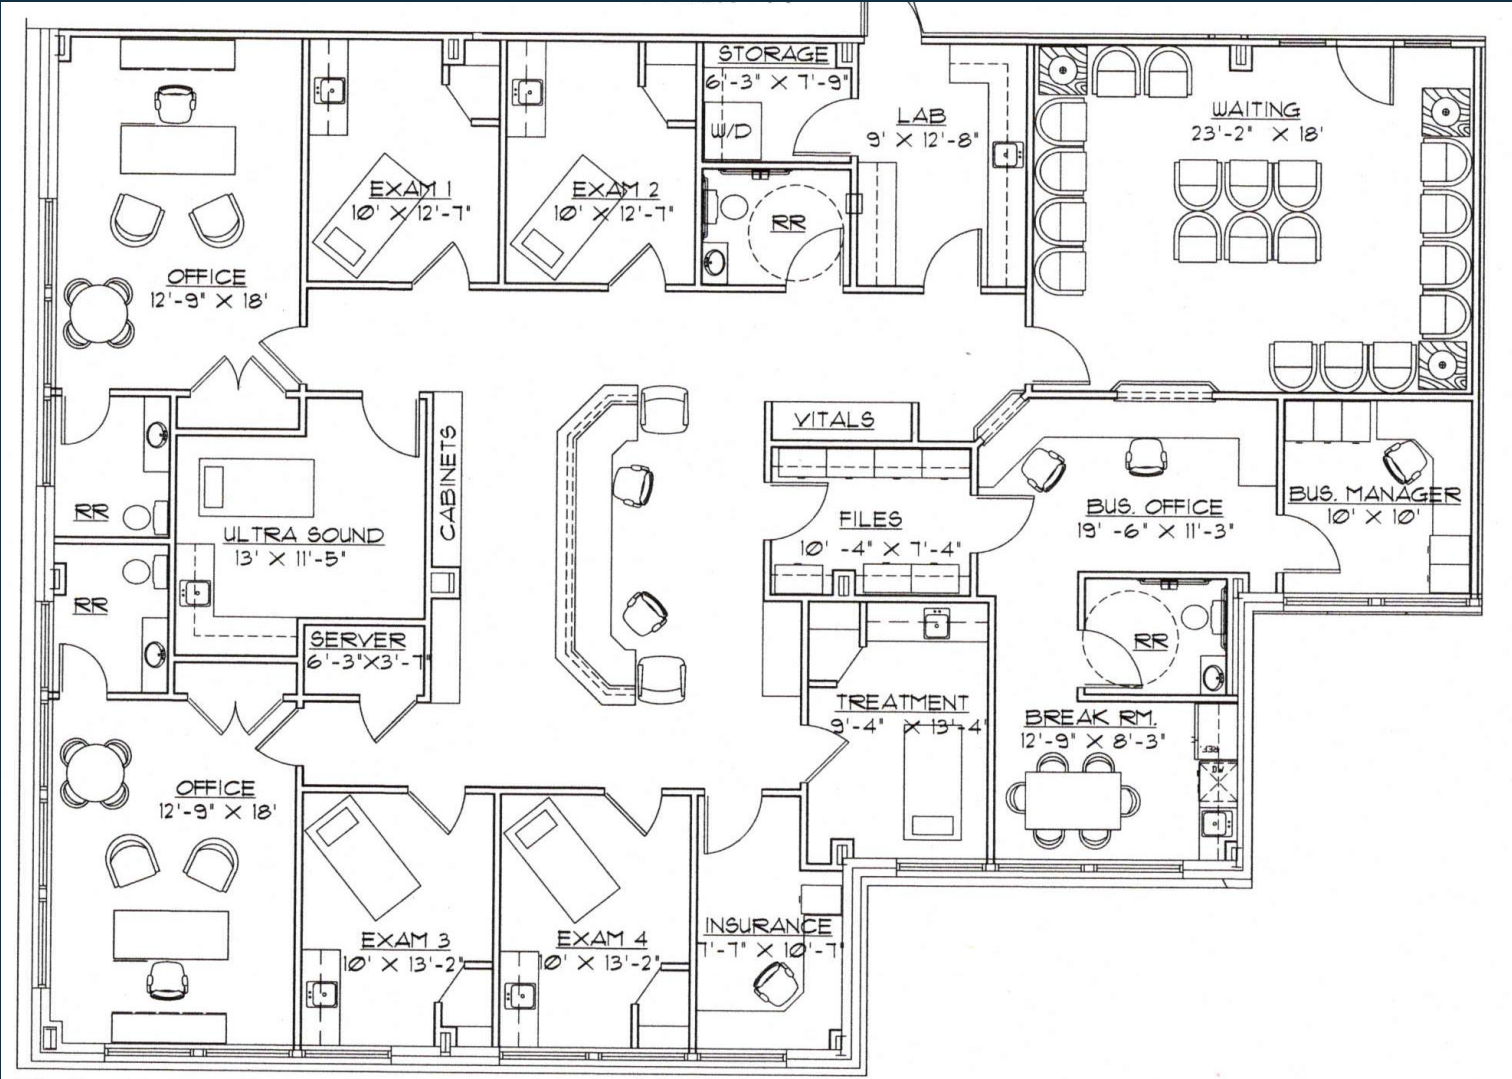

For Sale

3108 Midway

Plano, TX

4,153 RSF

HIGHLIGHTS

- 4,153 SF Available on 2nd Floor
- Great medical plan
- Ready for immediate occupancy upon closing
- Covered Physician Parking
- Walking Bridge to Presbyterian Hospital
- Sinks in all exam rooms
- Asking \$350.00 PSF

\$1,453,550 asking price

SPACE PLAN

SUITE 200 – 4,153 RSF

Listed By:
Macy Newman Co.
Mark Macy
mmacy@macynewman.com
214-808-8235