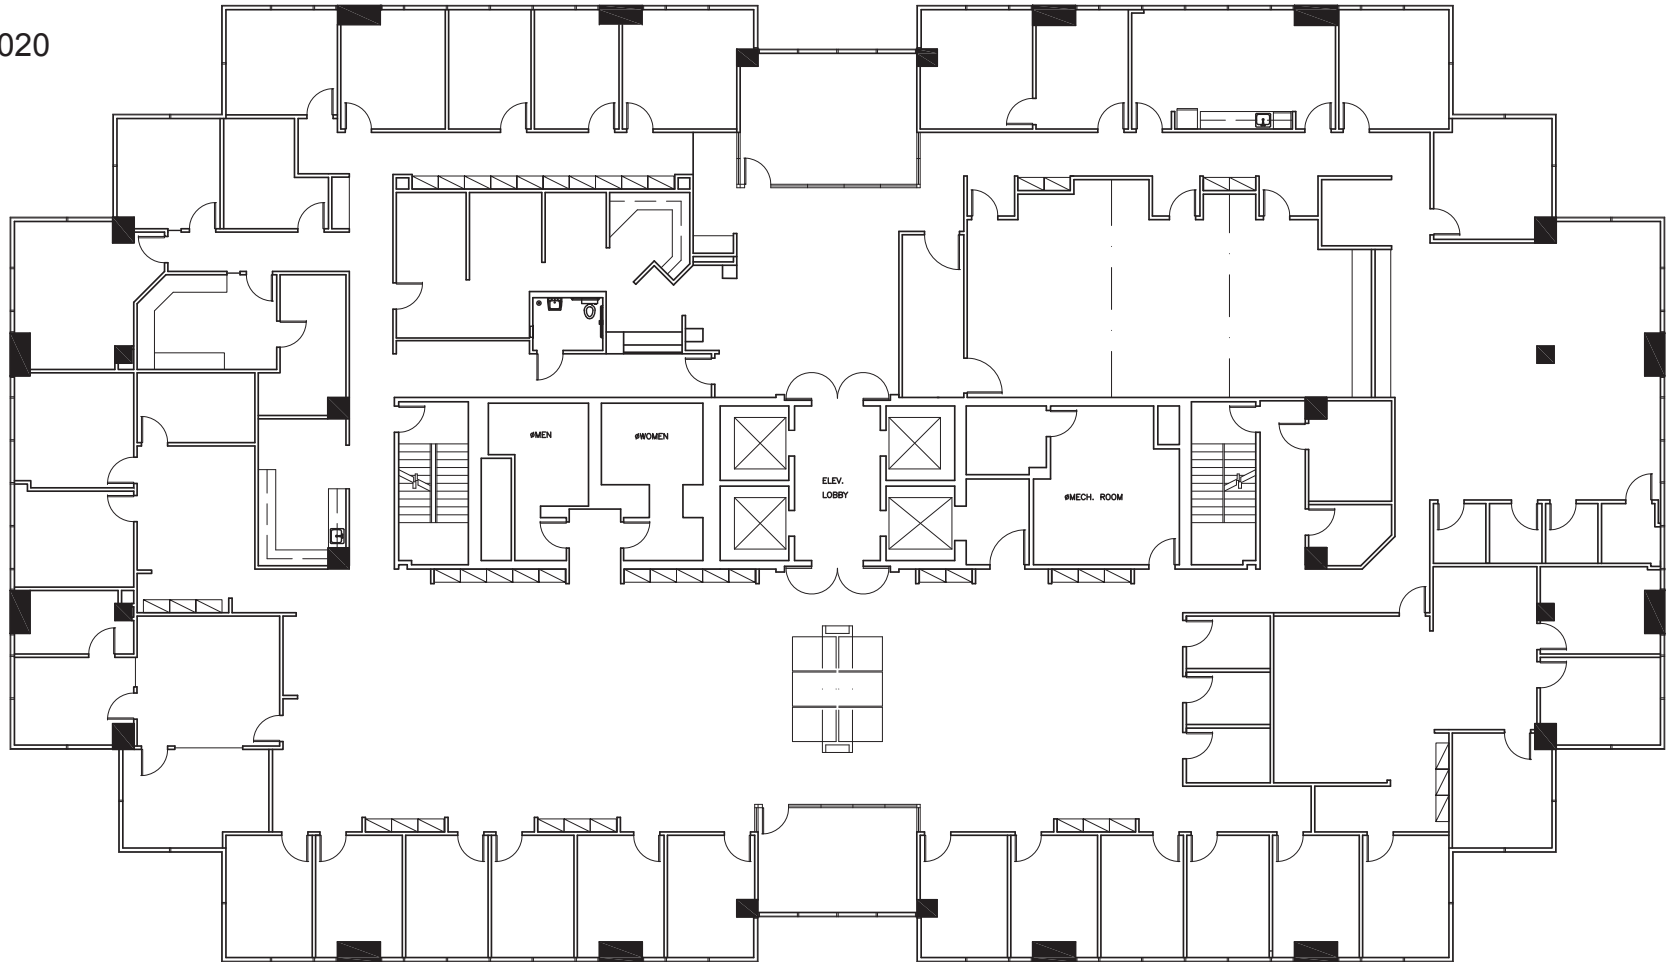

Tower Place

1511 North Westshore Blvd.
Tampa, Florida 33607

Suite 500
18,678 SF

Available April 2020

Laurie Alden
(813) 876-7000

Disclaimer: The above floor plan is not to scale.
The available space shown is believed to be correct but is subject to change.