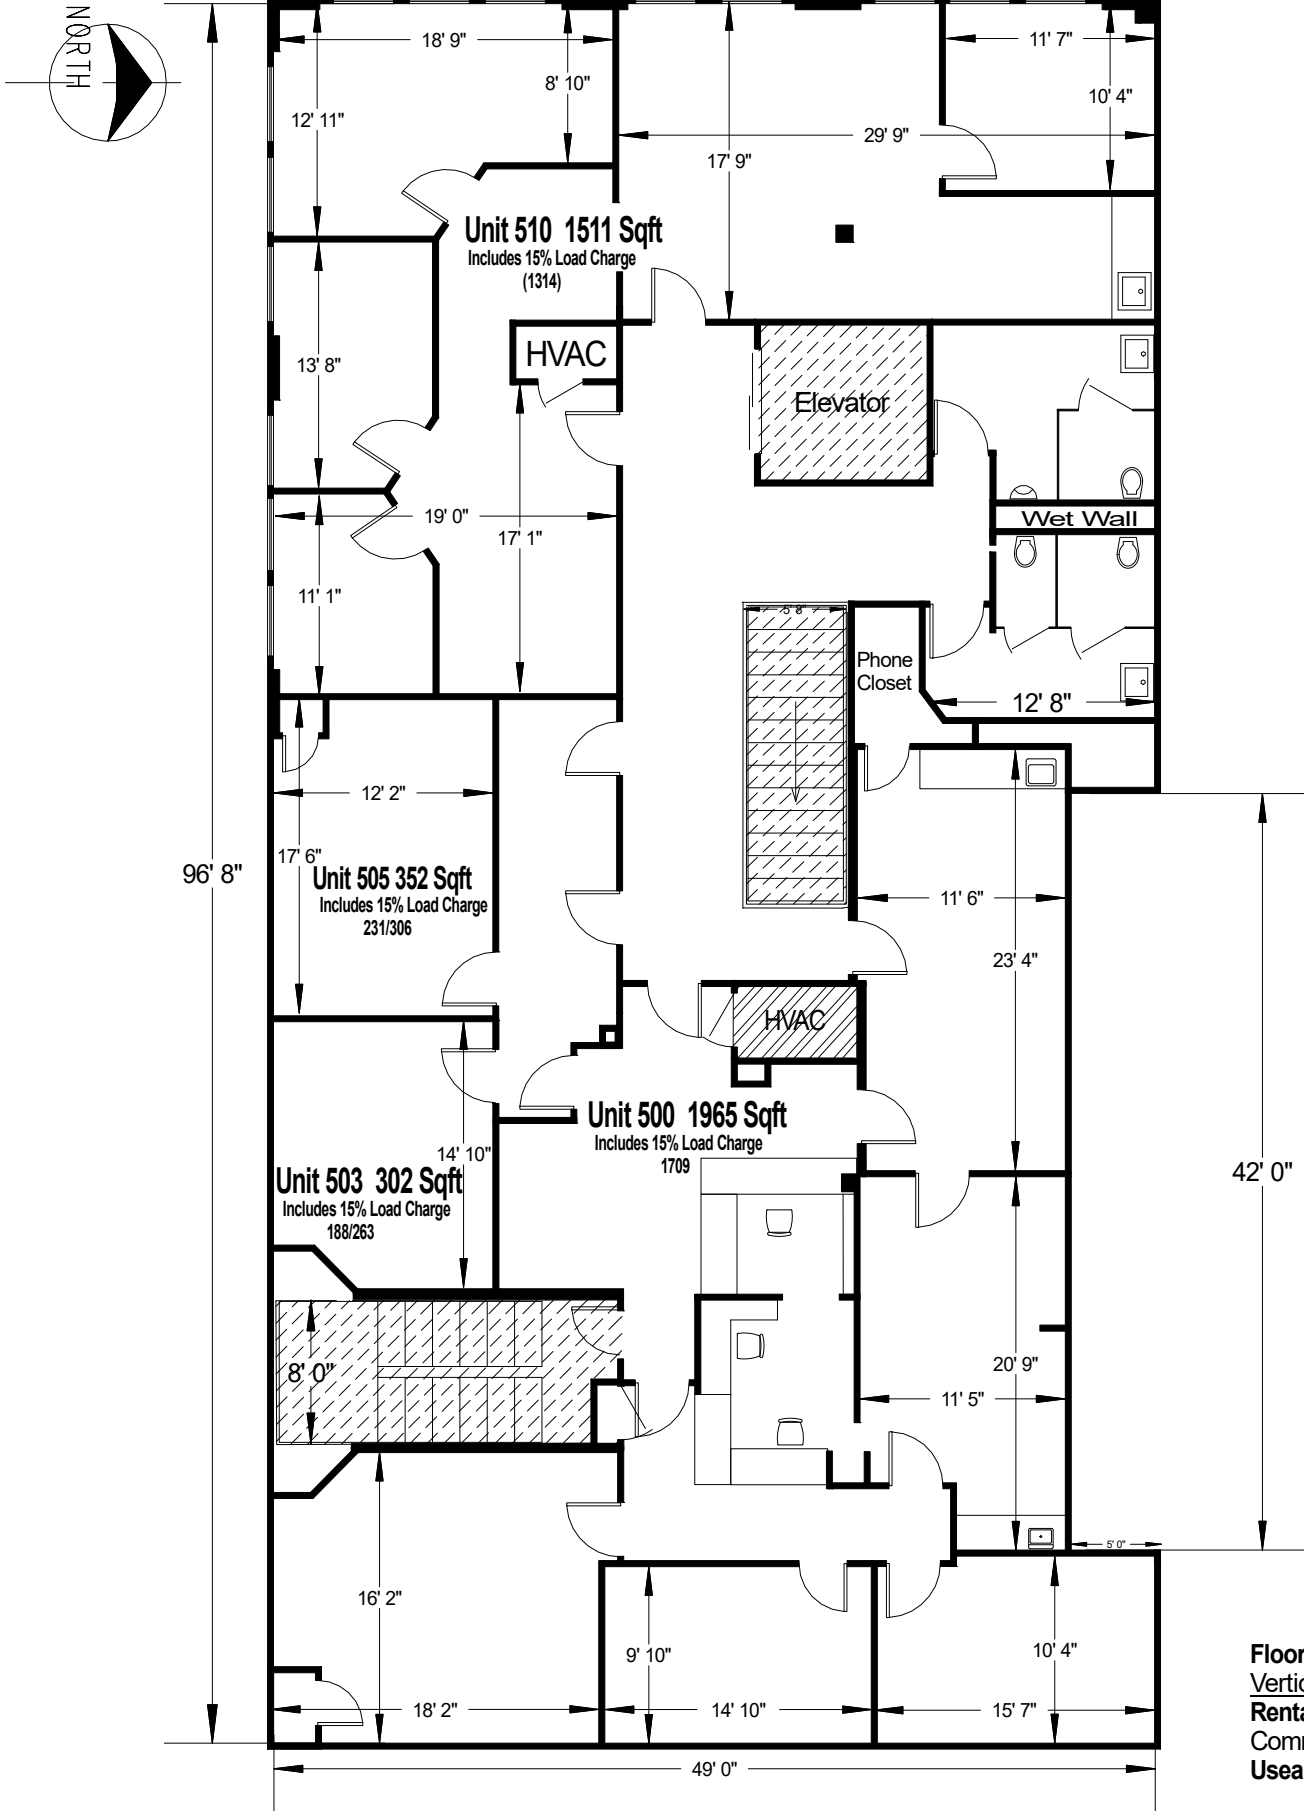

# Heritage Building Level 5

Rev. 2021.10.26

Floor	4728.3
Vertical Penn	393.0
Rentable	4335.3
Common	629.3
Useable	3706.0