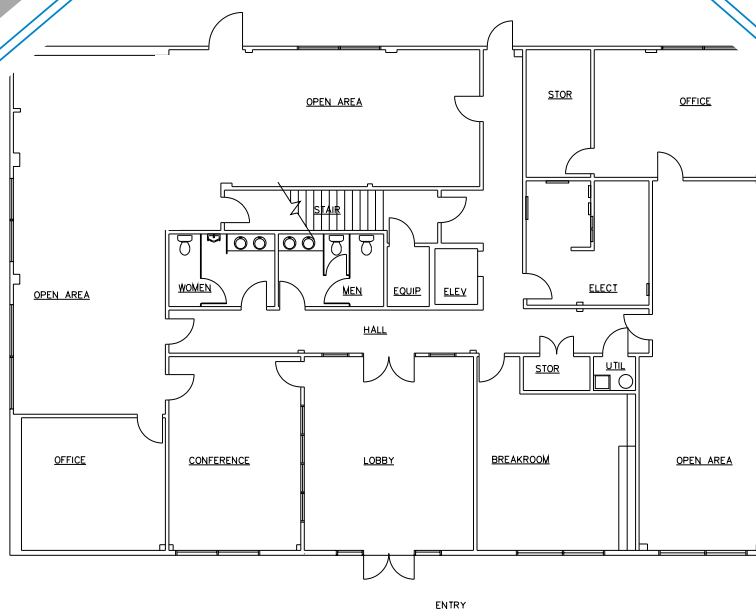

AVAILABLE SPACES:

2425 WALL ST

SUITE 101 & 102: 5,400 RSF

ASKING PRICE: $17.50 / SF

SERVICE TYPE: Modified Gross

HIGHLIGHTS:

- » Reception area / lobby
- » Open office space & private offices
- » Conference room
- » Secured facility with key card access
- » Breakroom with kitchen
- » Turnkey office space available

AMENITIES:

- » Monument signage
- » Parking ratio: 4.0 / 1000 (45 Spaces)
- » Less than a mile from amenity-rich corridor featuring fast food and quick-serve restaurants, major grocery stores and national retailers
- » Less than a mile to I-20

FLOOR PLAN