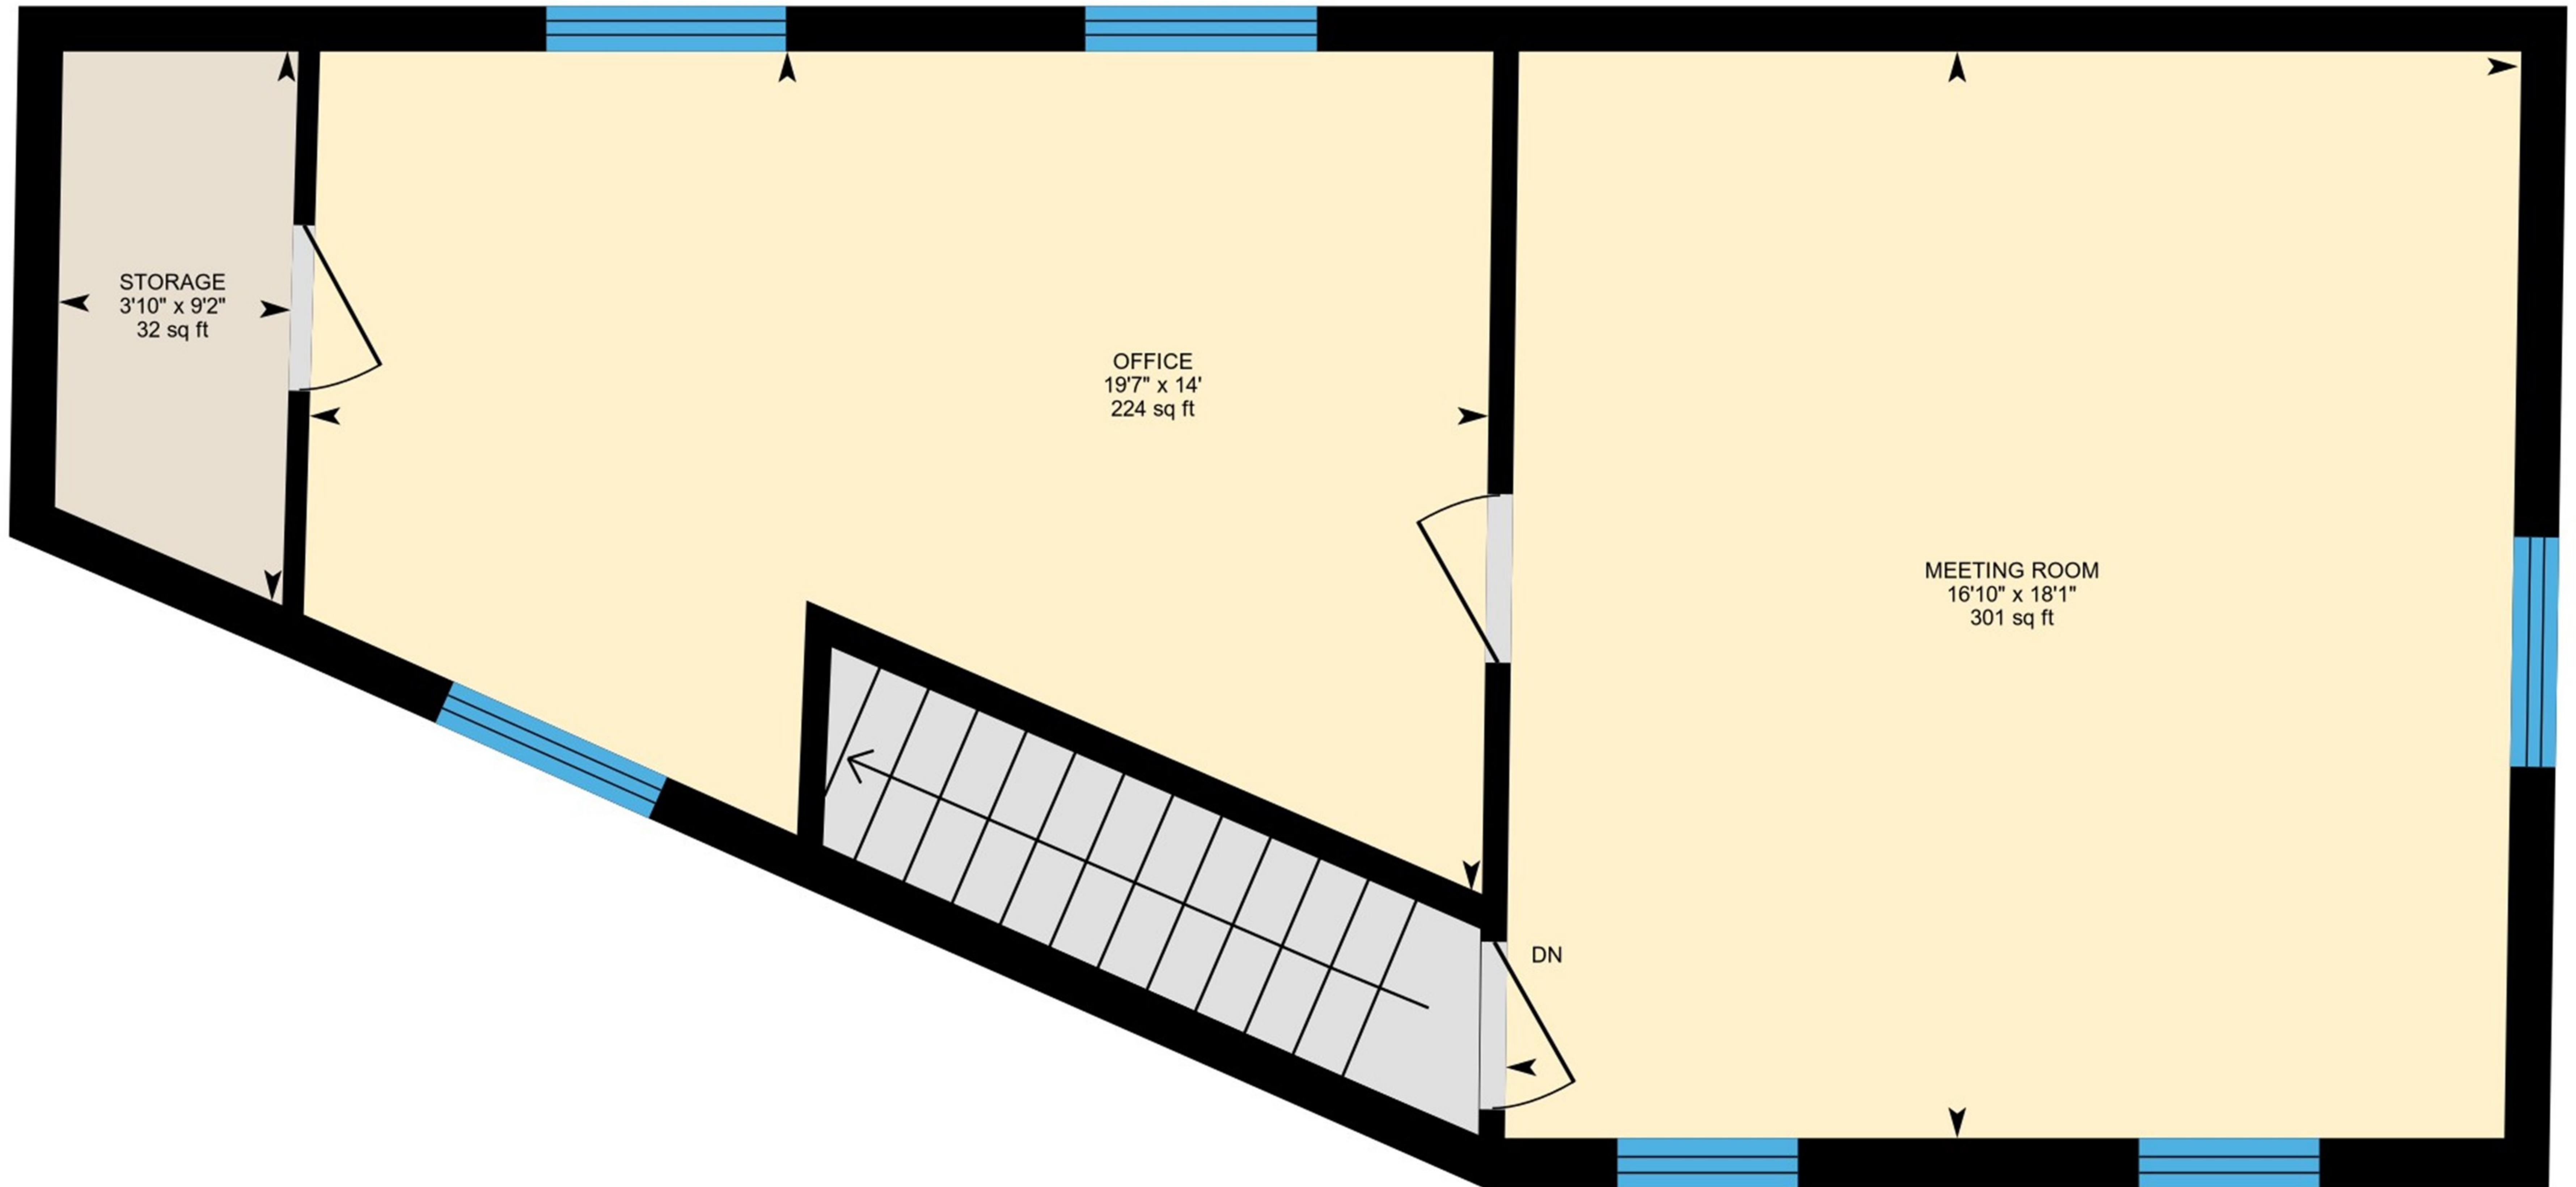

24 Old County Home Rd, Asheville, NC

Main Floor Finished Area 1504.57 sq ft
Unfinished Area 3576.24 sq ft

PREPARED: 2024/10/17

24 Old County Home Rd, Asheville, NC

2nd Floor Finished Area 698.56 sq ft

PREPARED: 2024/10/17