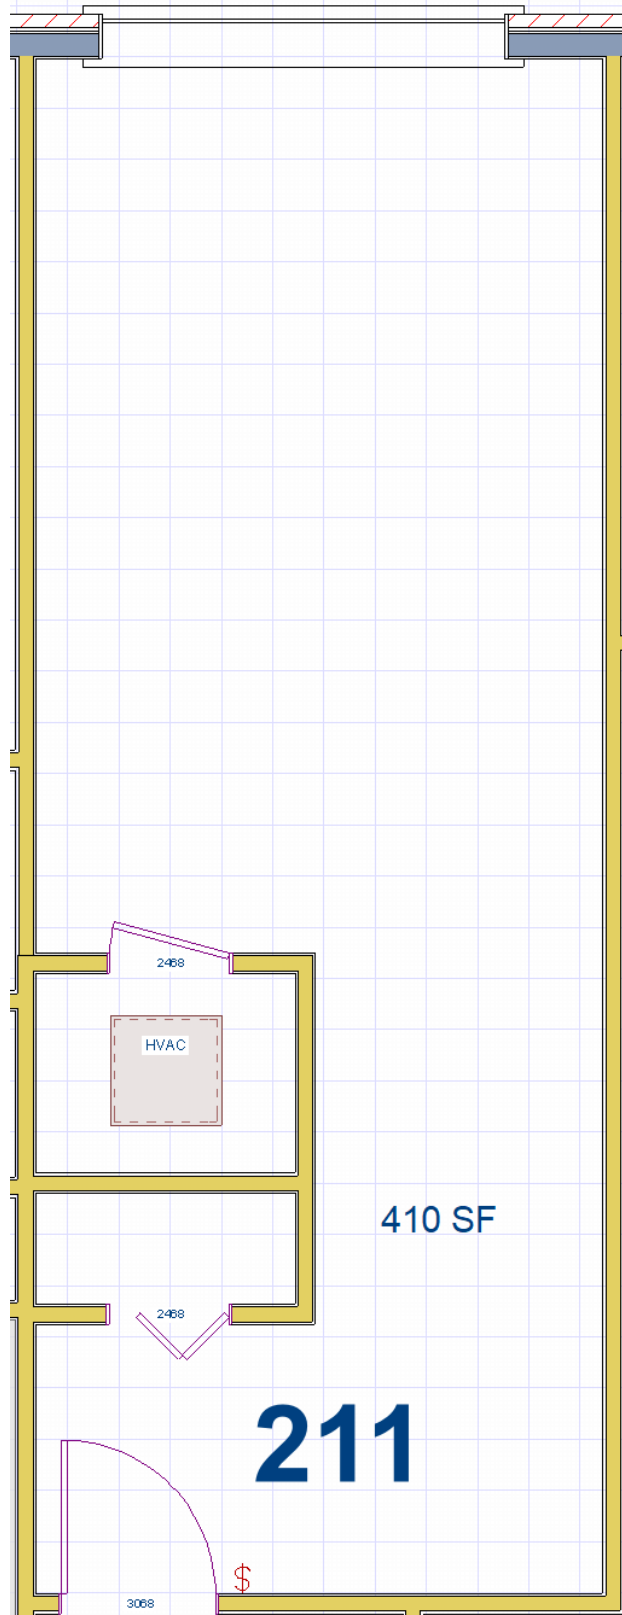

Park Centre

3489 W 72nd Ave, Westminster, CO

#211

410 Sq. Ft.

720-255-9900

gary@TRUCommercial.com

Leasing - Management - Brokerage