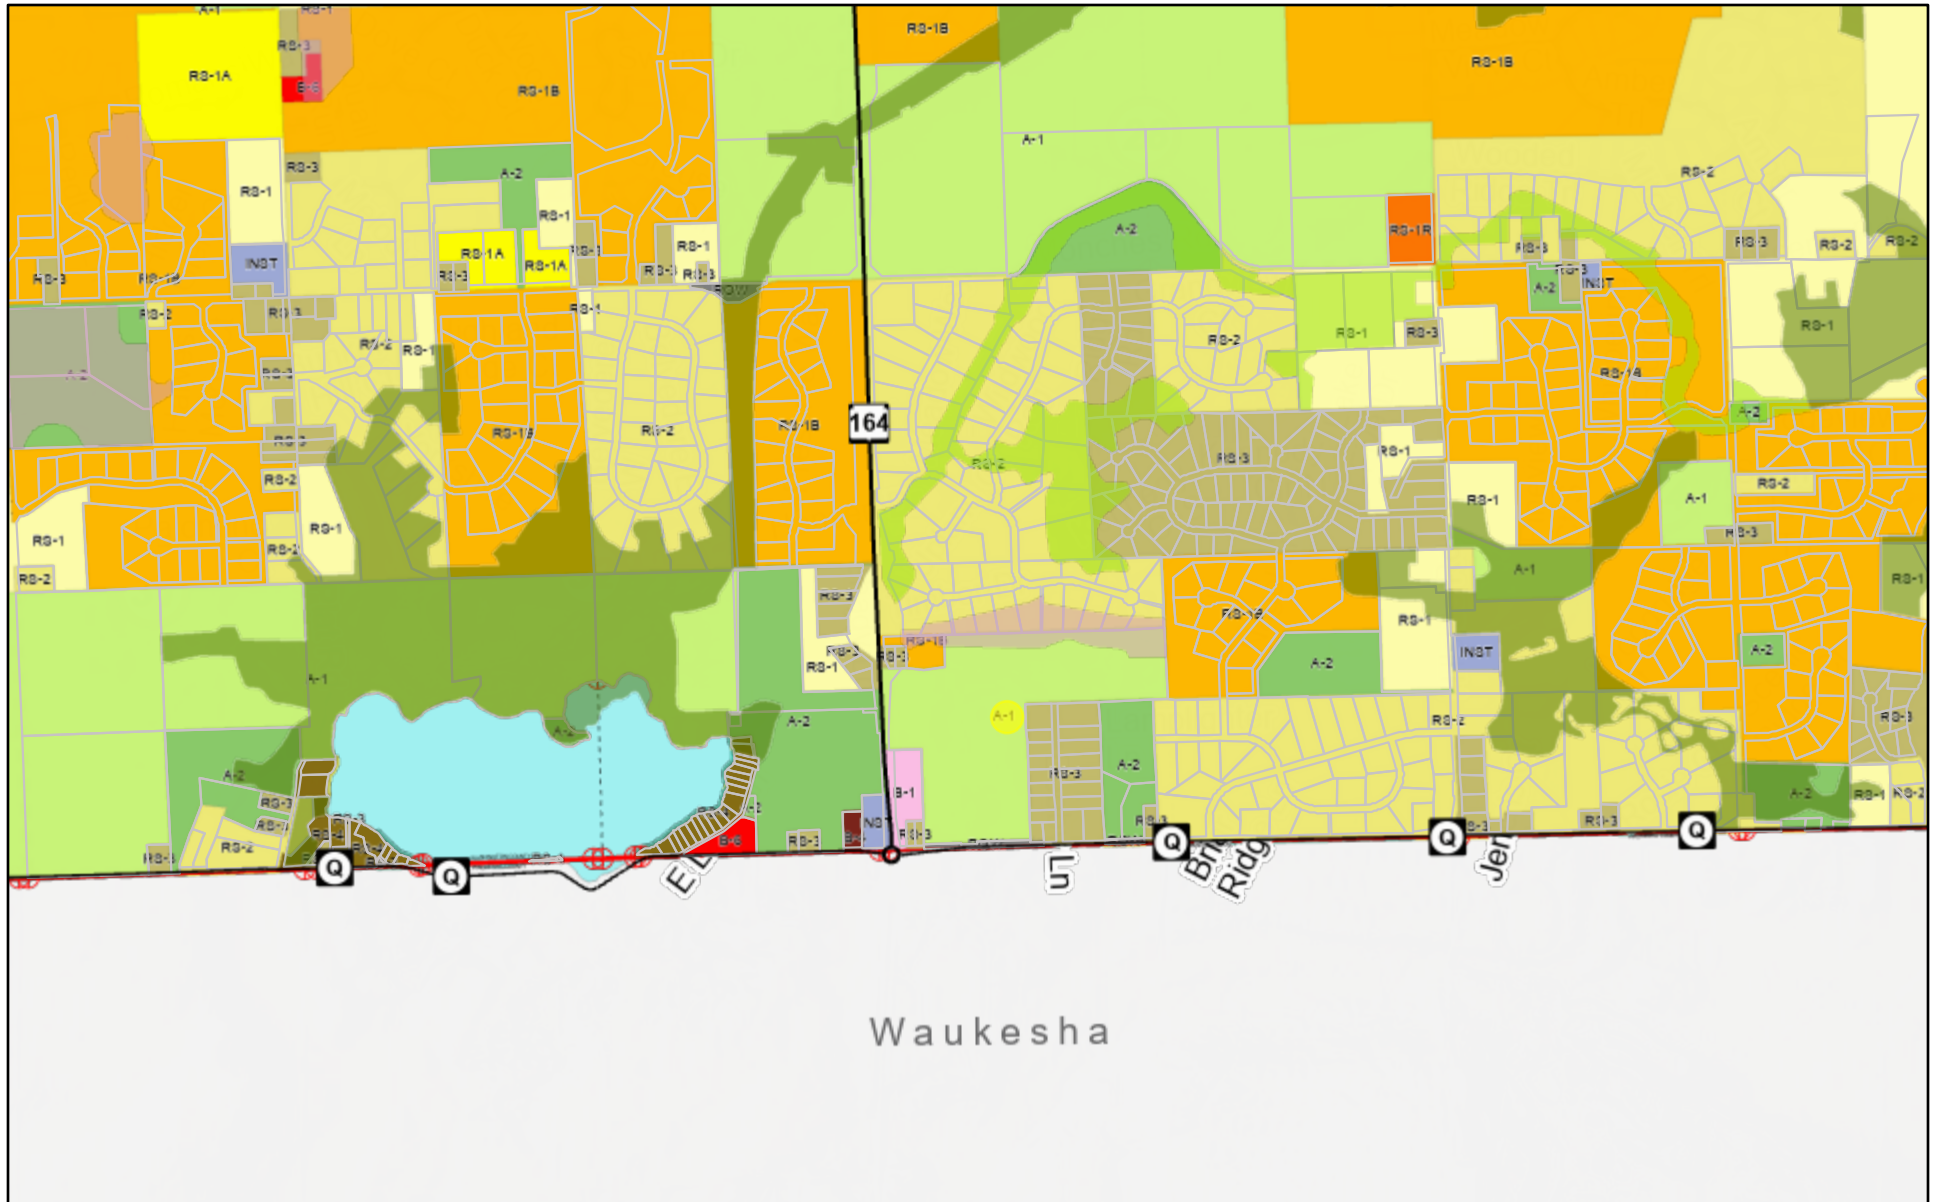

# Washington County, WI

Waukesha

3/6/2026, 2:02:57 PM

Esri, NASA, NGA, USGS, FEMA, Southeast Wisconsin Regional Planning Commission, Washington County GIS