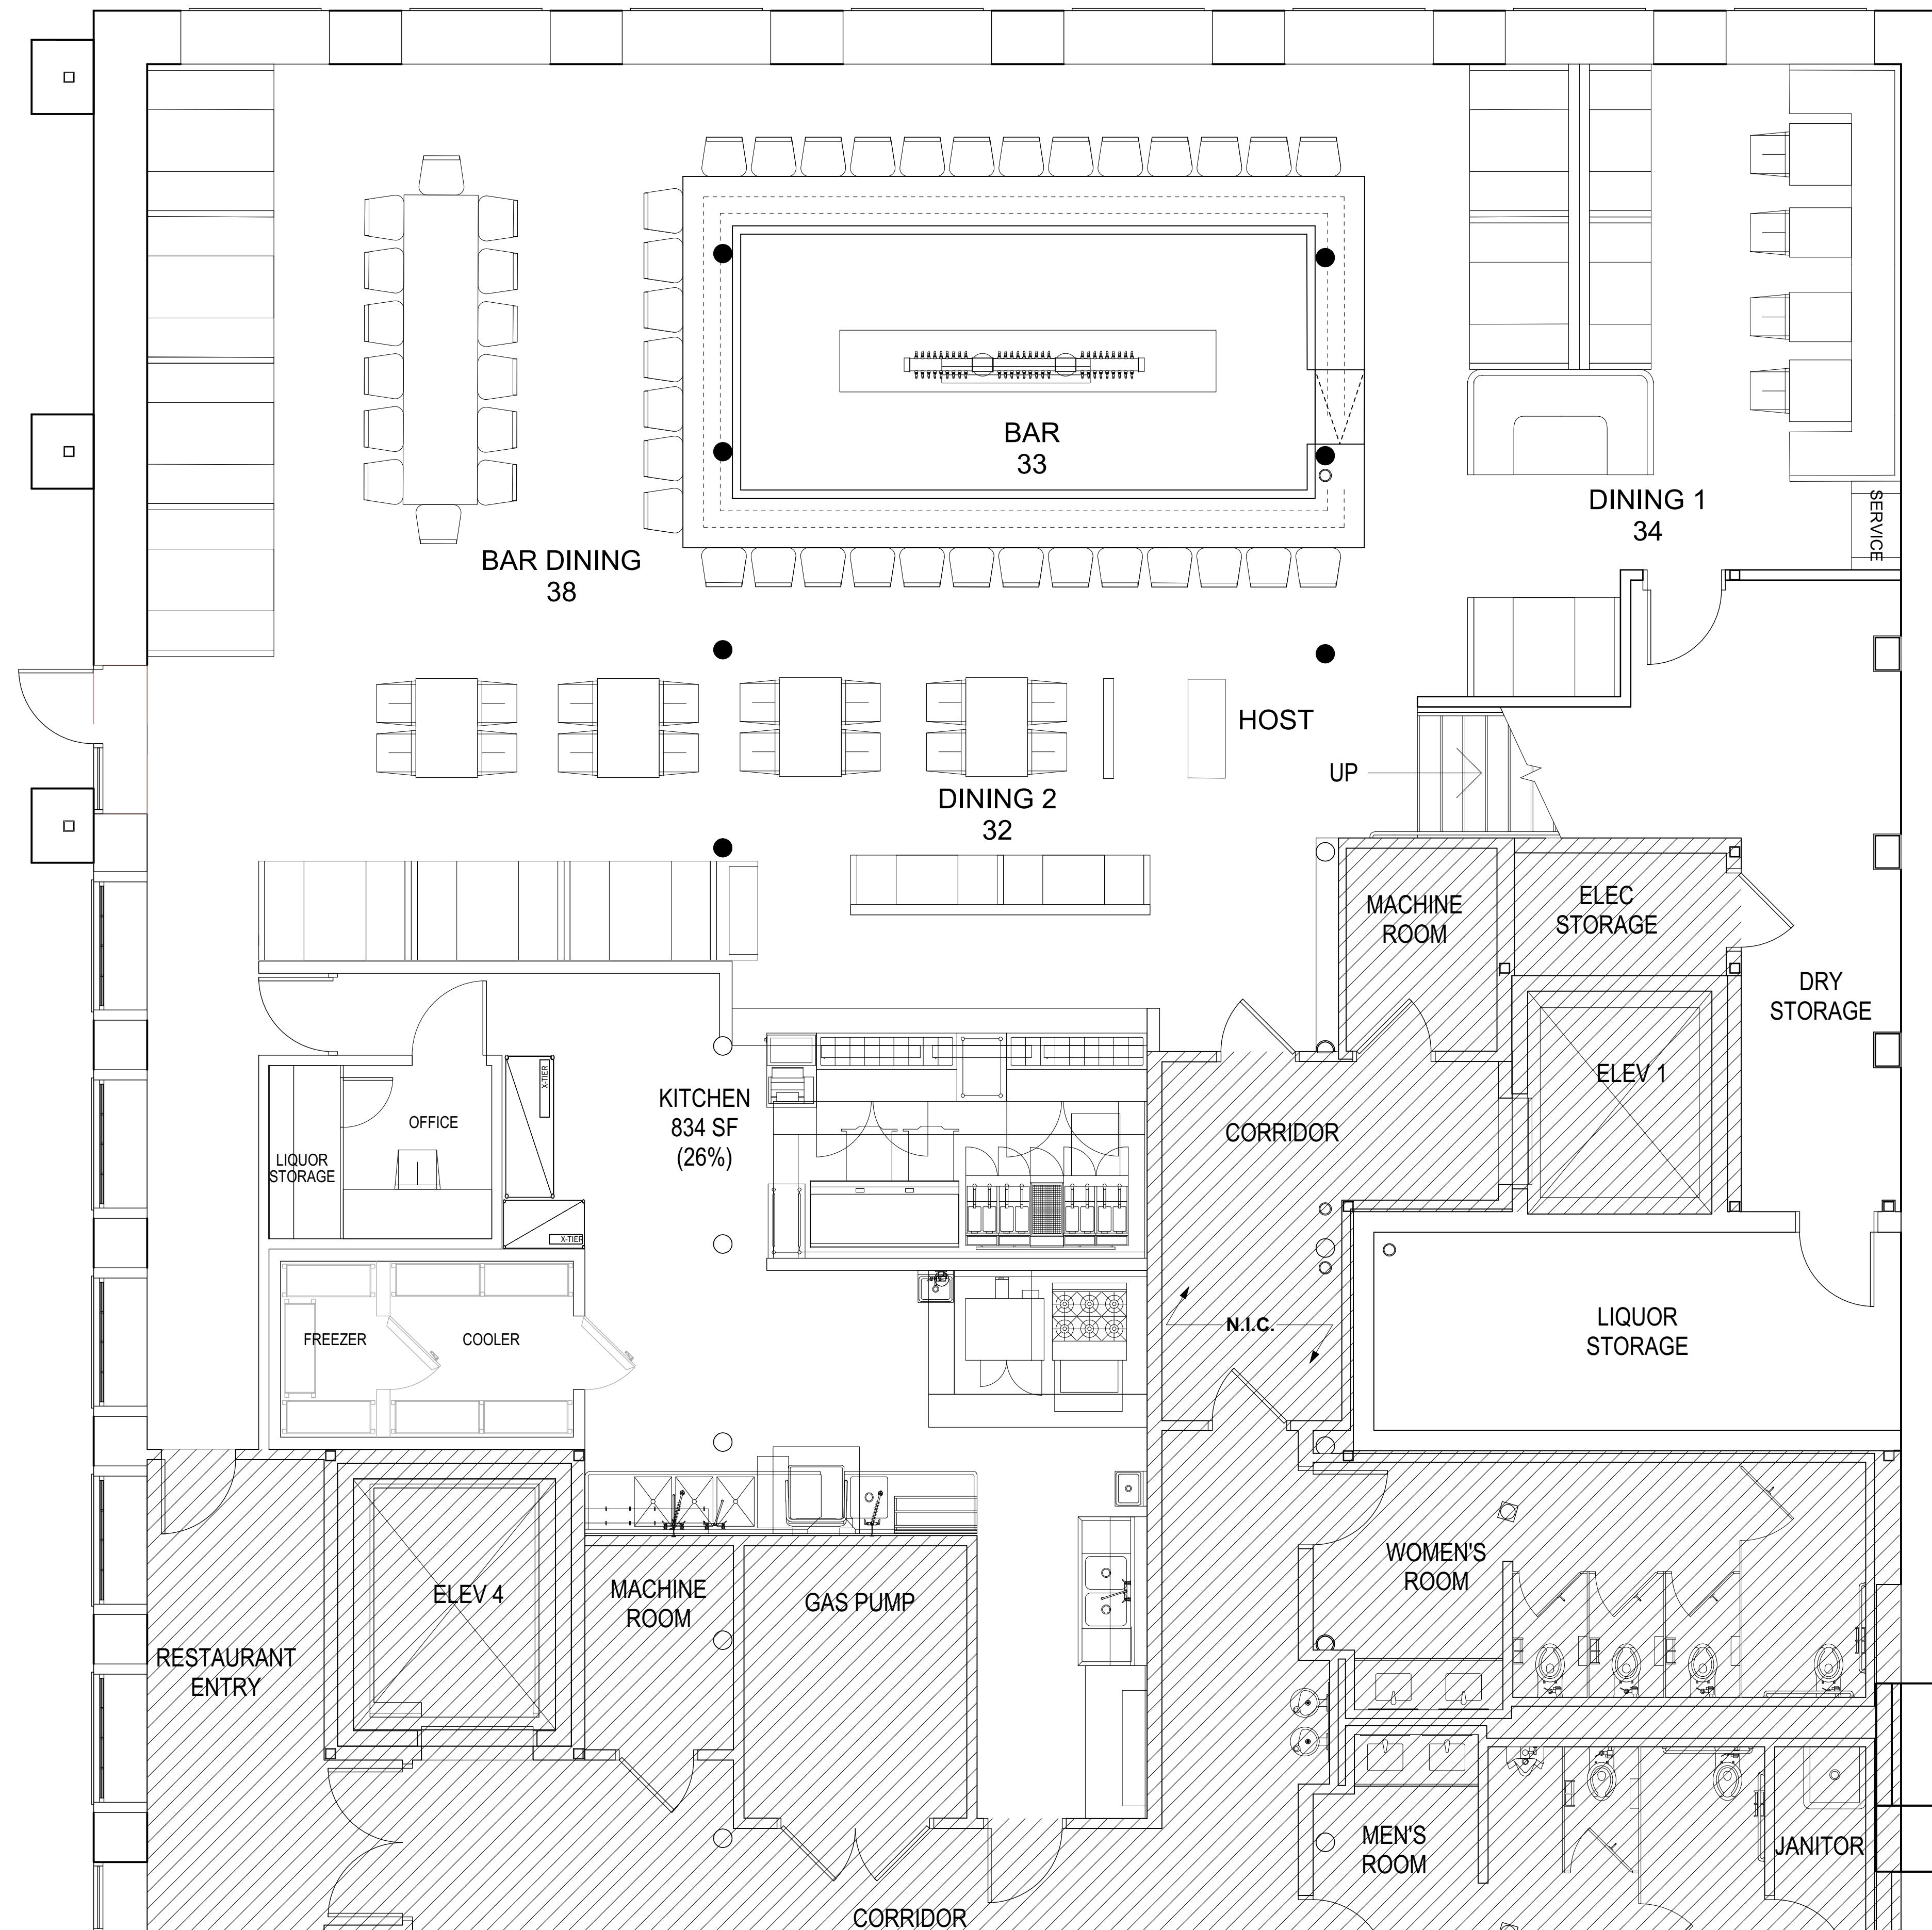

THORNDIKE EXCHANGE

LEVEL 1 SEATING SUMMARY

BAR	= 33
BAR DINING	= 38
DINING 1	= 34
DINING 2	= 32

TOTAL INTERIOR SEATING = 137

LEVEL 1 SQUARE FOOTAGE = 5,200 SQ FT

SOUSA design
A r c h i t e c t s

**81 Boylston St., 2nd Floor
Brookline, MA. 02445
617 . 879. 9100**