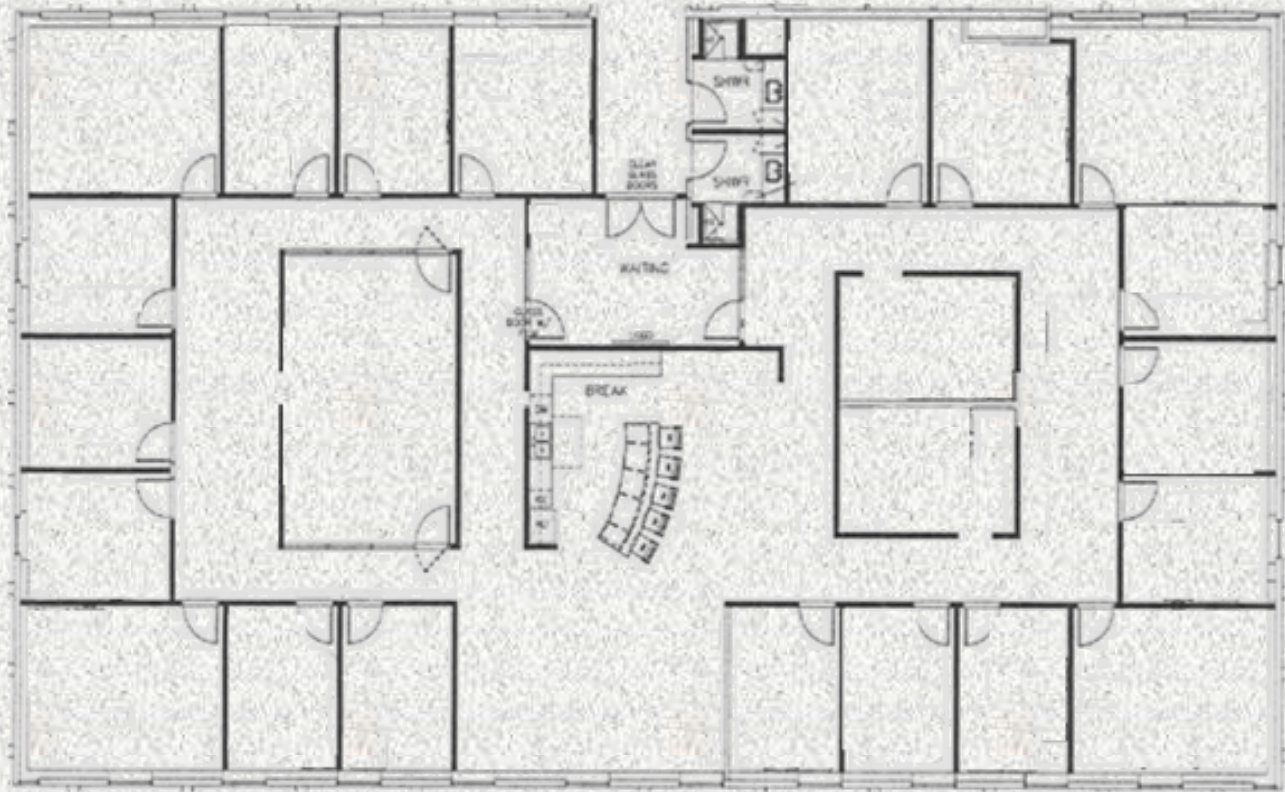

Fox Plaza Office

5416 S. Yale, Tulsa, Oklahoma

TFP

TWENTY FIRST PROPERTIES, INC.

Suite 300
7,312 Sq. Ft.

- Reception
- 20 Offices
- Conference Room
- Kitchen
- 2 Showers

For additional information contact
Paul D. Wilson
at 918-743-4300 or
email paul@tfptulsa.com
www.tfptulsa.com