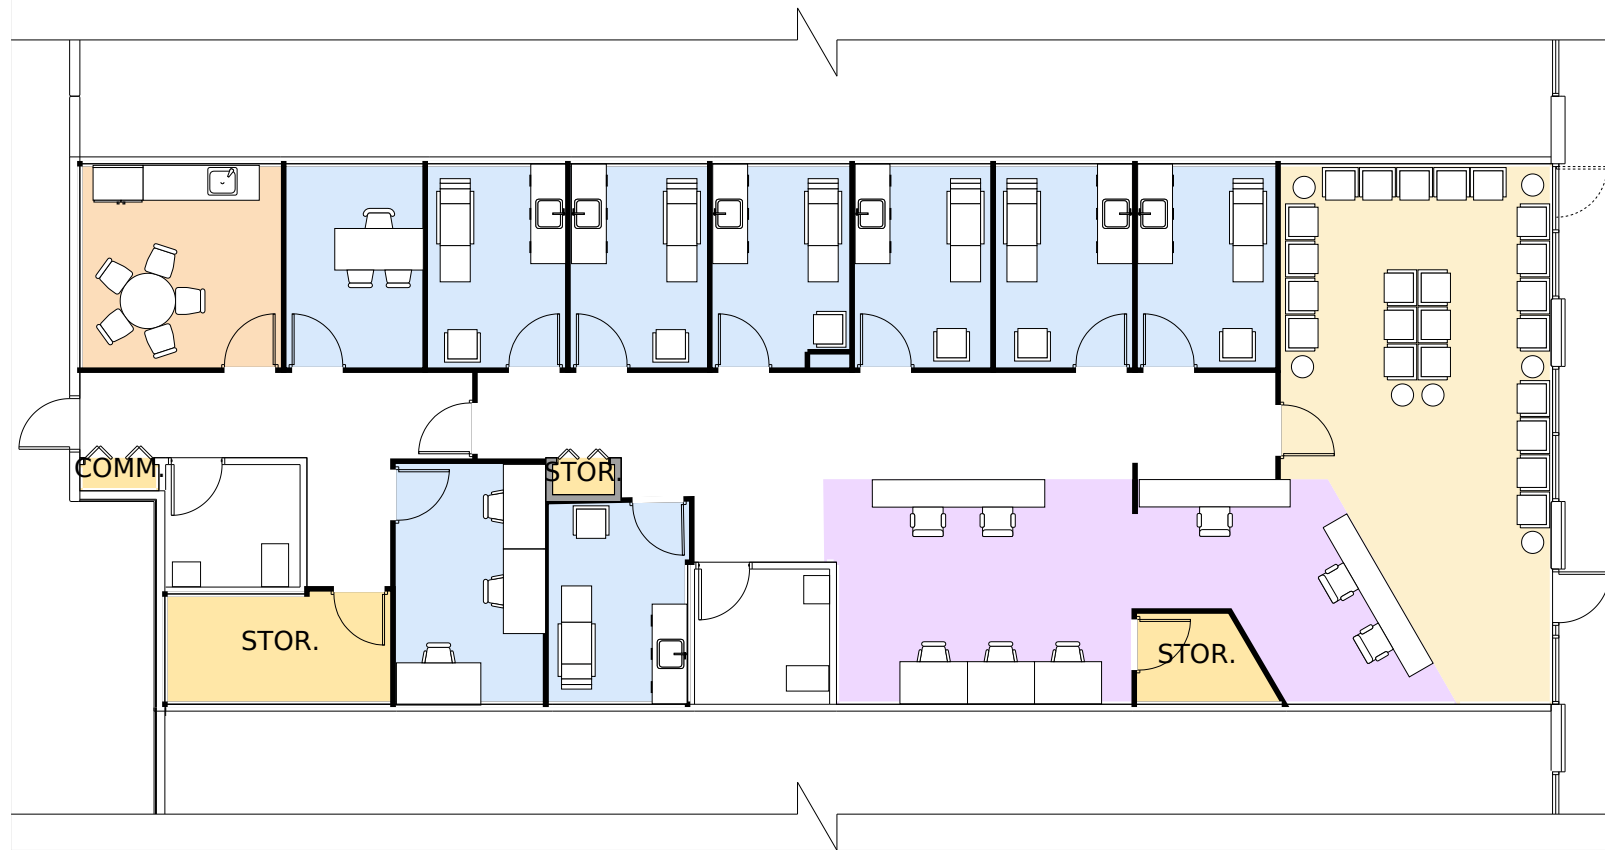

## Alternative A

Click or scan to watch

<https://qbiq.ai/v-eu-prod/35e7e5>

**2,790**  
RSF

**12**  
Seats

**0**  
Open Space

**9**  
Offices

**0**  
Conf Room

**232.50**  
Density sqf/person

Daylight  0%

Privacy  57%

Efficiency  81%

↓ Average

- Office
- Closed Collab
- Break Room
- Workstation
- Reception
- Inclusive Space
- Open Collab
- Service Areas
- Specialty Spaces

	● Alternative A	● Alternative B	● Alternative C
<b>Seats</b>	12		
<b>Open Space</b>	0		
<b>Offices</b>	9		
<b>Conf Room</b>	0		
<b>Density sqf/person</b>	232.50		
<b>Daylight</b>	0%		
<b>Privacy</b>	57%		