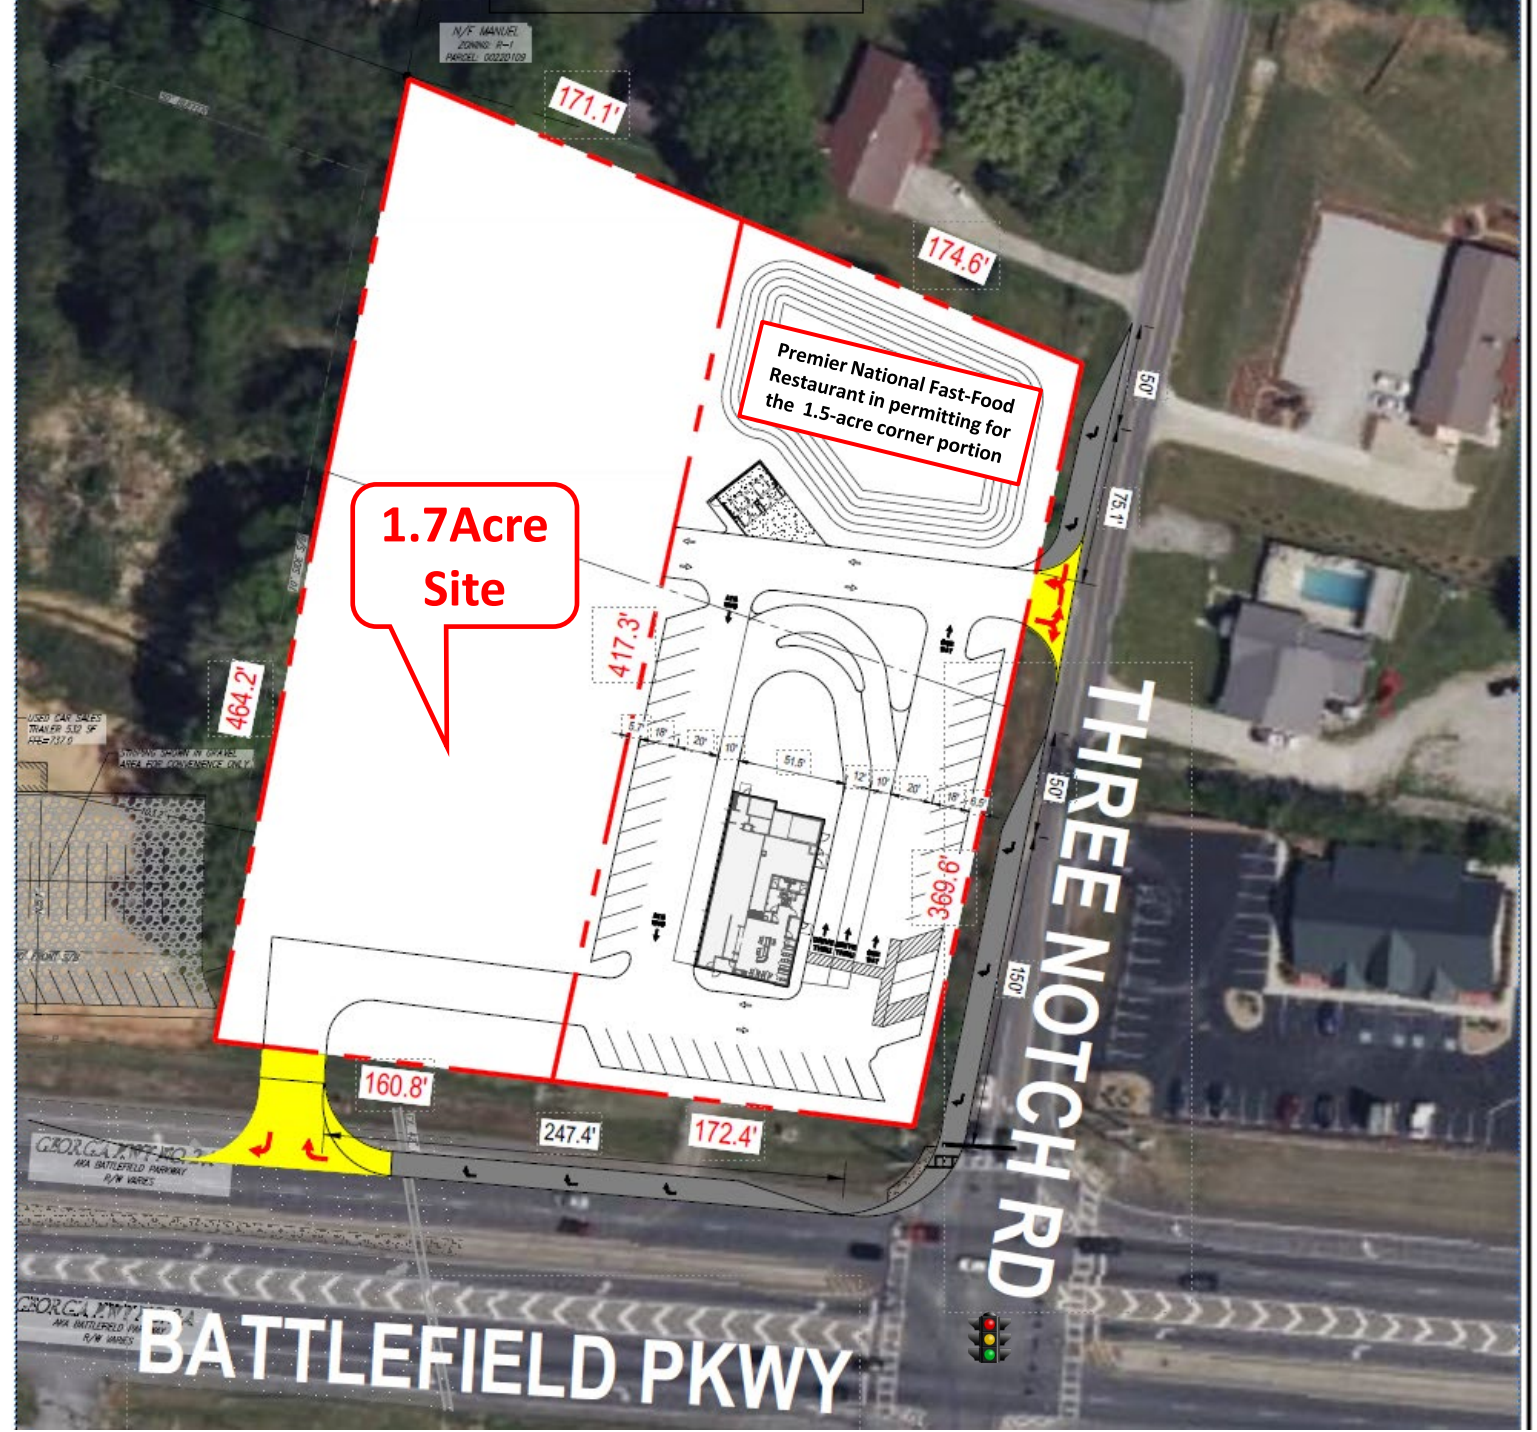

1.7 Acre Site – Chattanooga MSA
Ft. Oglethorpe Retail Corridor
5639 Battlefield Pkwy, Ringgold, GA
30736

Mark Gravley
mark@ghgdevelopment.com
727-492-8178

Joseph Gerl
Joseph.g.gerl@gmail.com
404-660-0107

Lakeview Ft. Oglethorpe High School

Built in 2019

Medical Office

Site

CHI Hospital Campus Under Construction
New \$130 Million

20,300 AADT

5,940 AADT

8,020 AADT

93,700 AADT

1.7 Acre Site – Chattanooga MSA
Ft. Oglethorpe Retail Corridor
5639 Battlefield Pkwy, Ringgold, GA
30736

Mark Gravley
mark@ghgdevelopment.com
727-492-8178

Joseph Gerl
Joseph.g.gerl@gmail.com
404-660-0107

Hotel
Development
Planned

Under
Construction

Site

Medical Office

Salon

20,300 AADT

N THREE NOTCH RD 5,940 AADT

THREE NOTCH RD 8,020 AADT