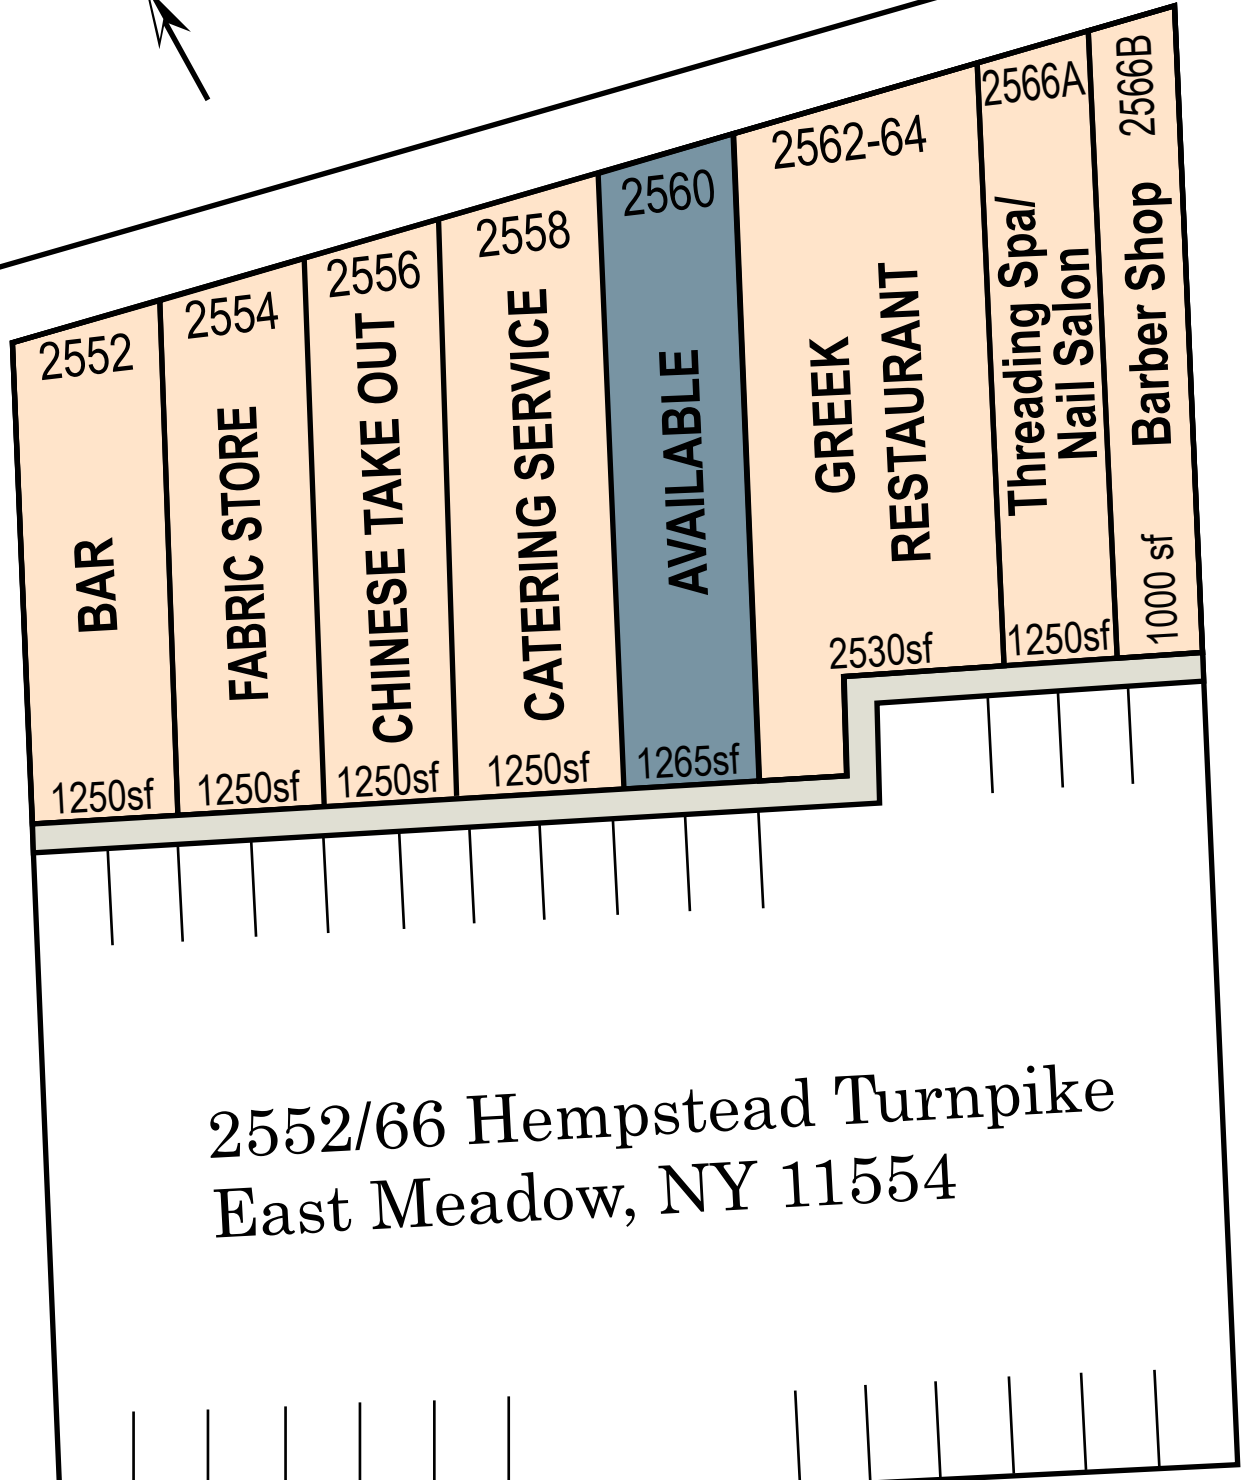

Wantaugh
State
Pkwy
1/4 Mile

HEMPSTEAD TURNPIKE

2552/66 Hempstead Turnpike
East Meadow, NY 11554

↓ N. PINE ST.

↓ N. PINE ST.