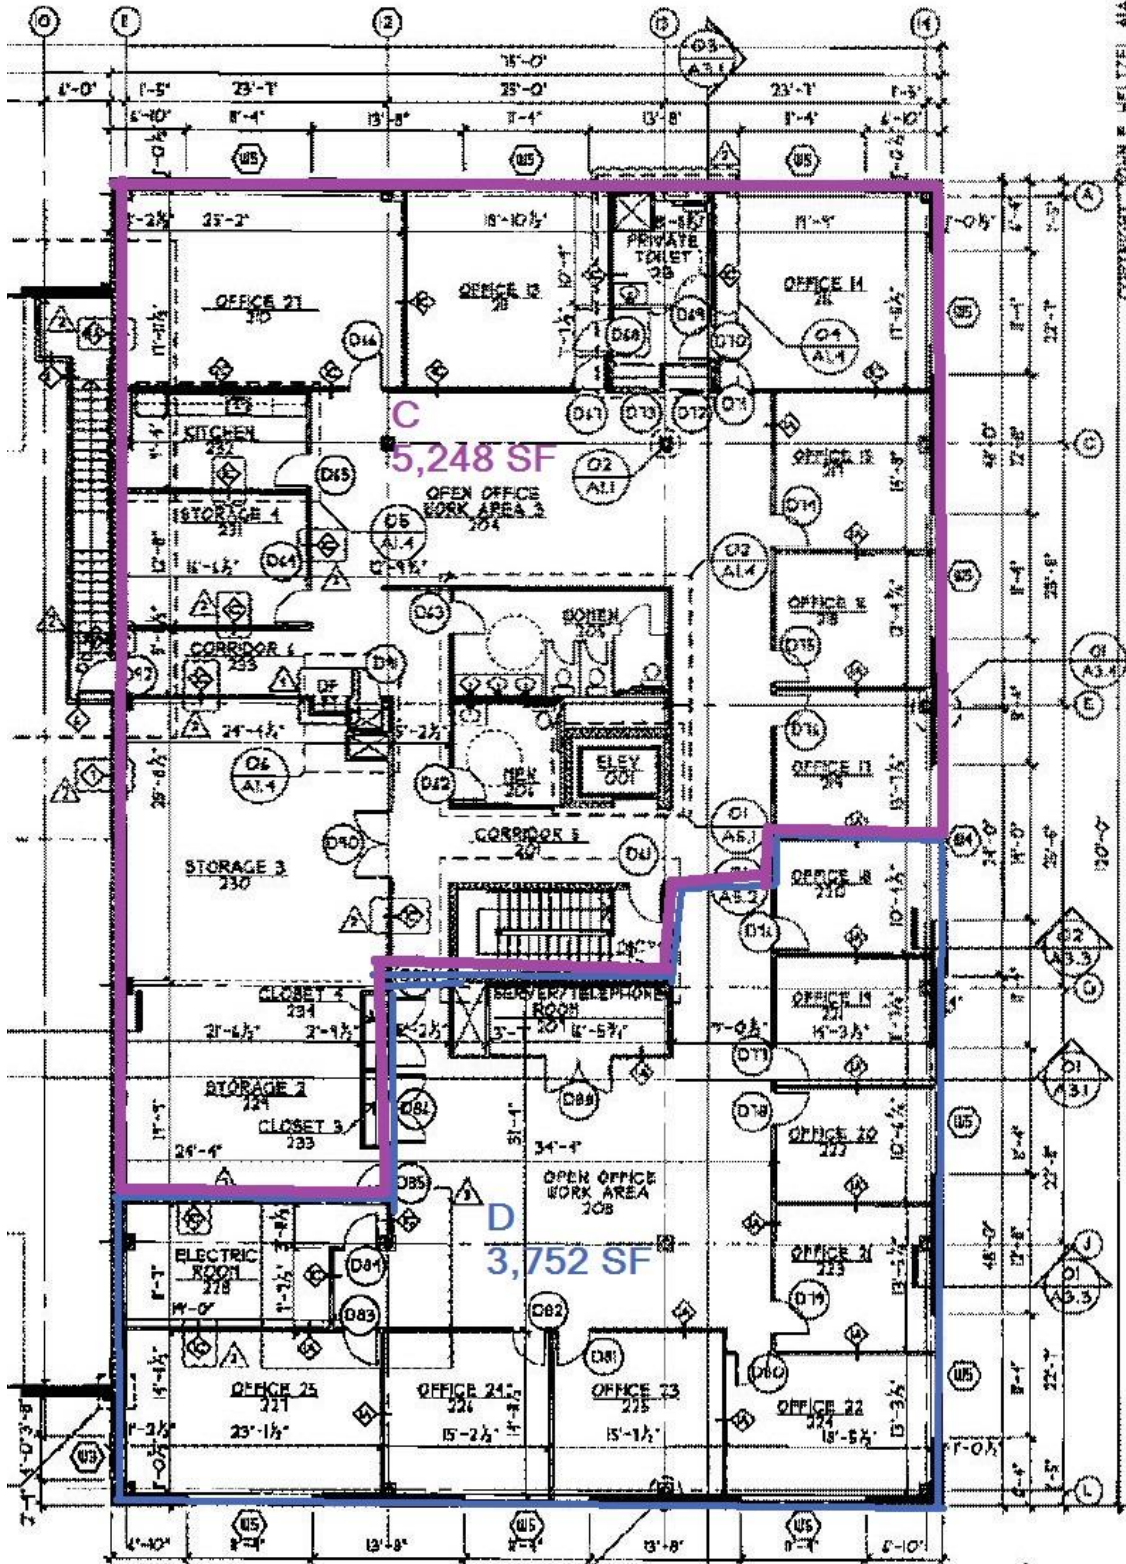

Subdivision Options

COPYRIGHT JOHN F. MELTZEL AIA 1004

NUMBERS ADEQUATELY SIZED AND DISTRIBUTED BUILDING MEETING THE MAXIMUM TRAVEL DISTANCE IFC 104.3. FINAL LOCATIONS SHALL BE RE FIRE MARSHAL'S OFFICE.