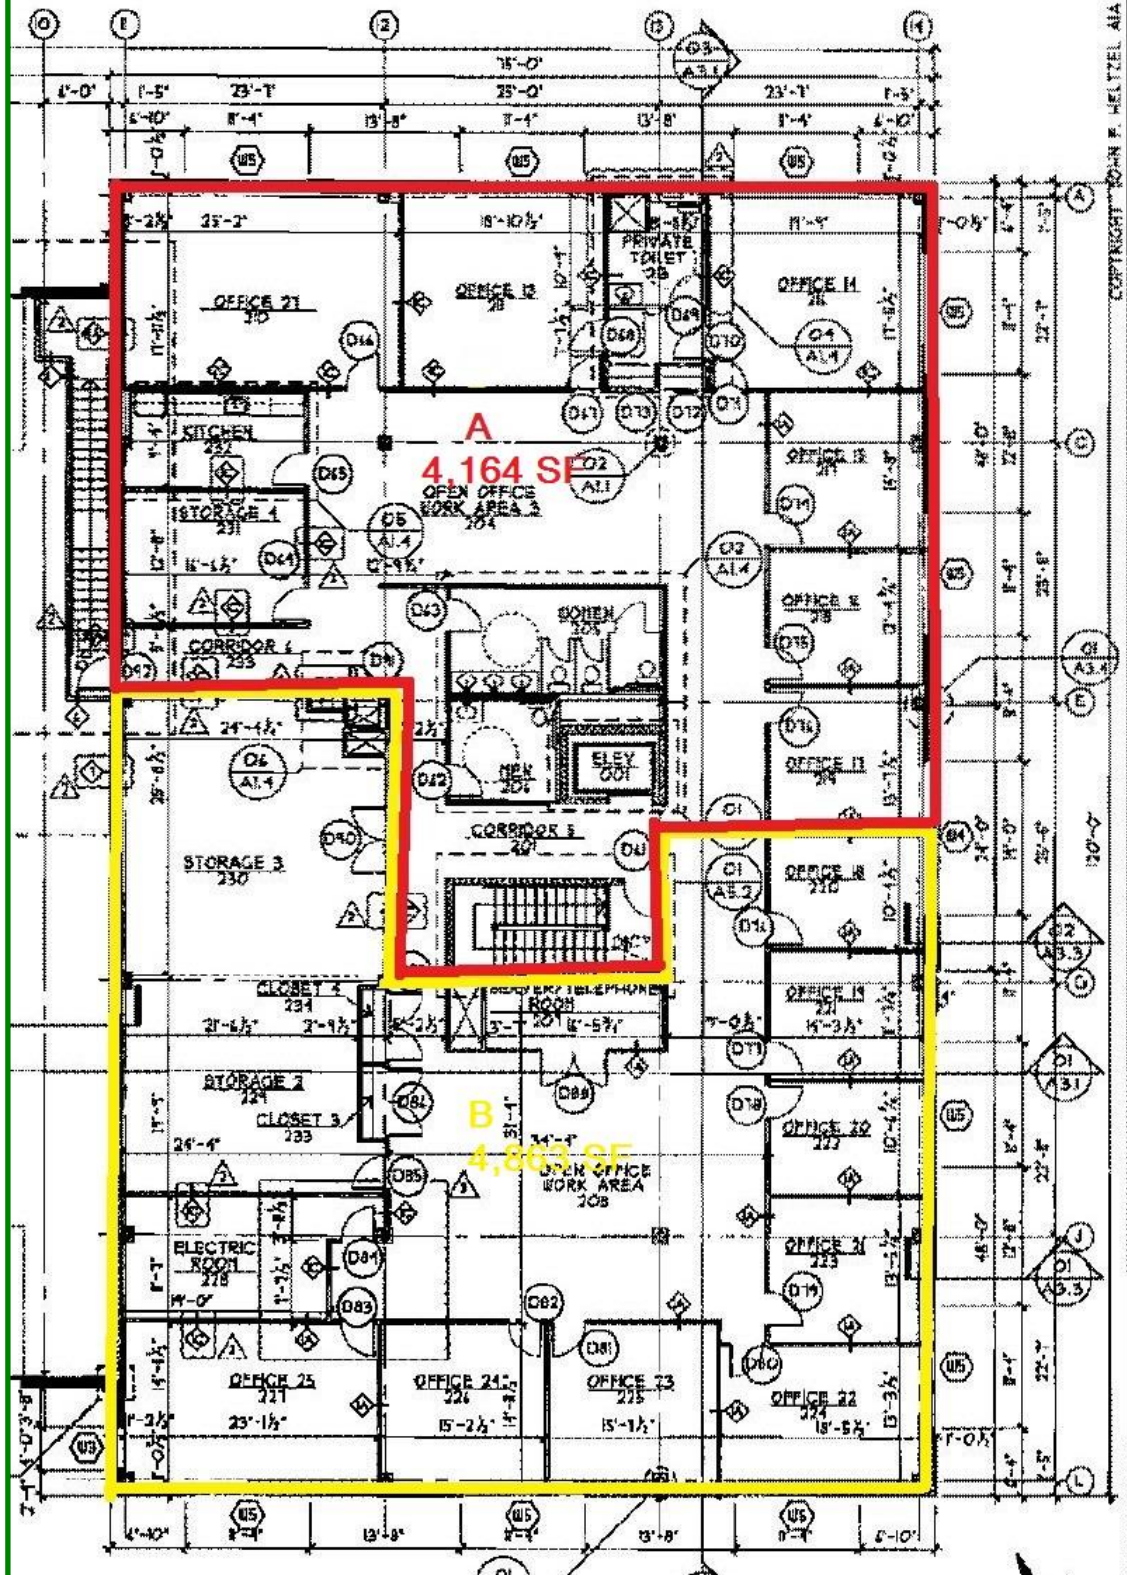

SECOND FLOOR OFFICE SPACE FOR LEASE

12351 Randolph Ridge Ln
Manassas, VA 20109

9,000 SF second floor office space available for lease in Manassas. Excellent window lines provides natural light. Space includes 14 private offices, conference room, two large open work areas, elevator access, three storage rooms and kitchen. Plenty of parking. Building is zoned M1. Located near I-66, Balls Ford Road, and Rt-234 (Prince William Parkway). Can be subdivided down to 3,752 SF. See Floor plan for Subdivide Options.

NUMBERS ADEQUATELY SIZED AND DISTRIBUTED BUILDING MEETING THE MAXIMUM TRAVEL DISTANCE (IFC 904.3). FINAL LOCATIONS SHALL BE THE FIRE MARSHAL'S OFFICE.

Subdivision Option

COPYRIGHT © 2008 R. HETTEL AIA 1602