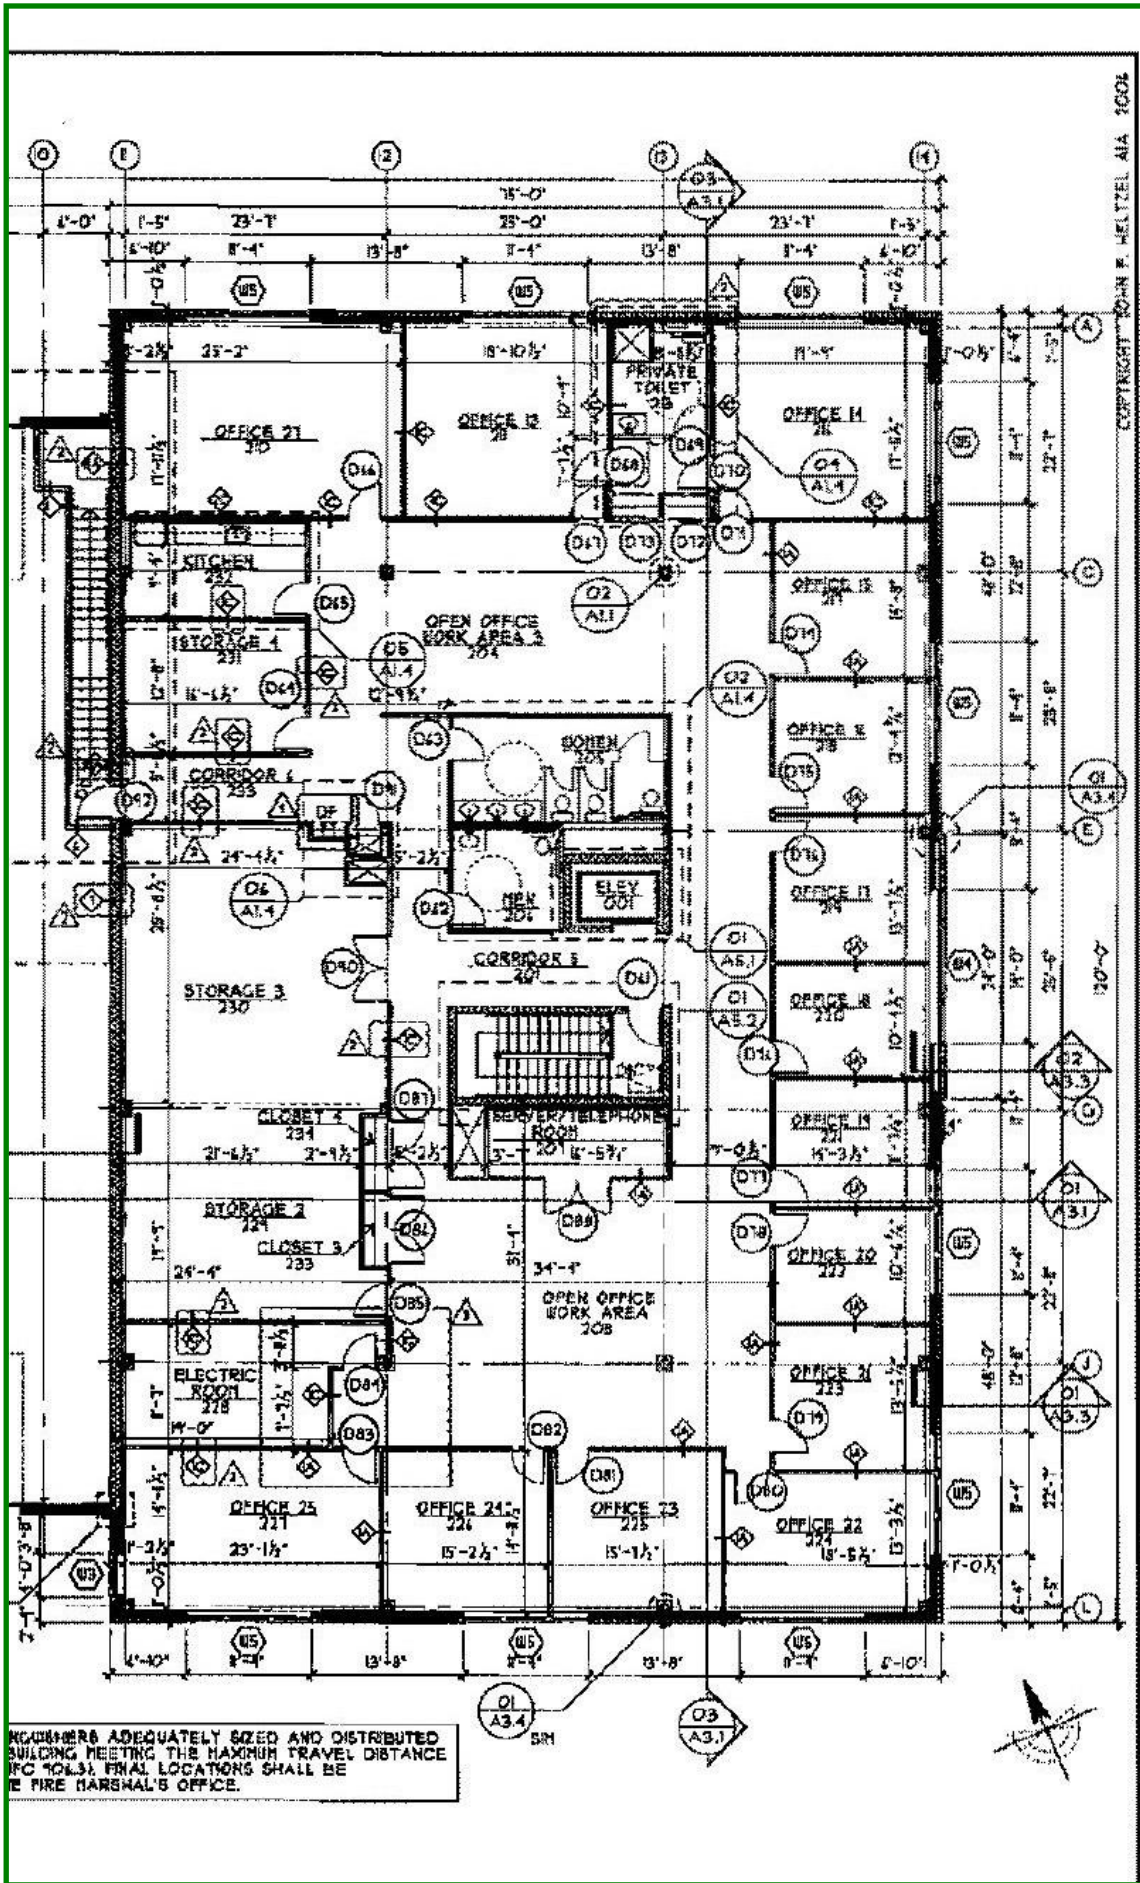

NUMBERS ADEQUATELY SIZED AND DISTRIBUTED BUILDING MEETING THE MAXIMUM TRAVEL DISTANCE (IFC 904.3). FINAL LOCATIONS SHALL BE THE FIRE MARSHAL'S OFFICE.