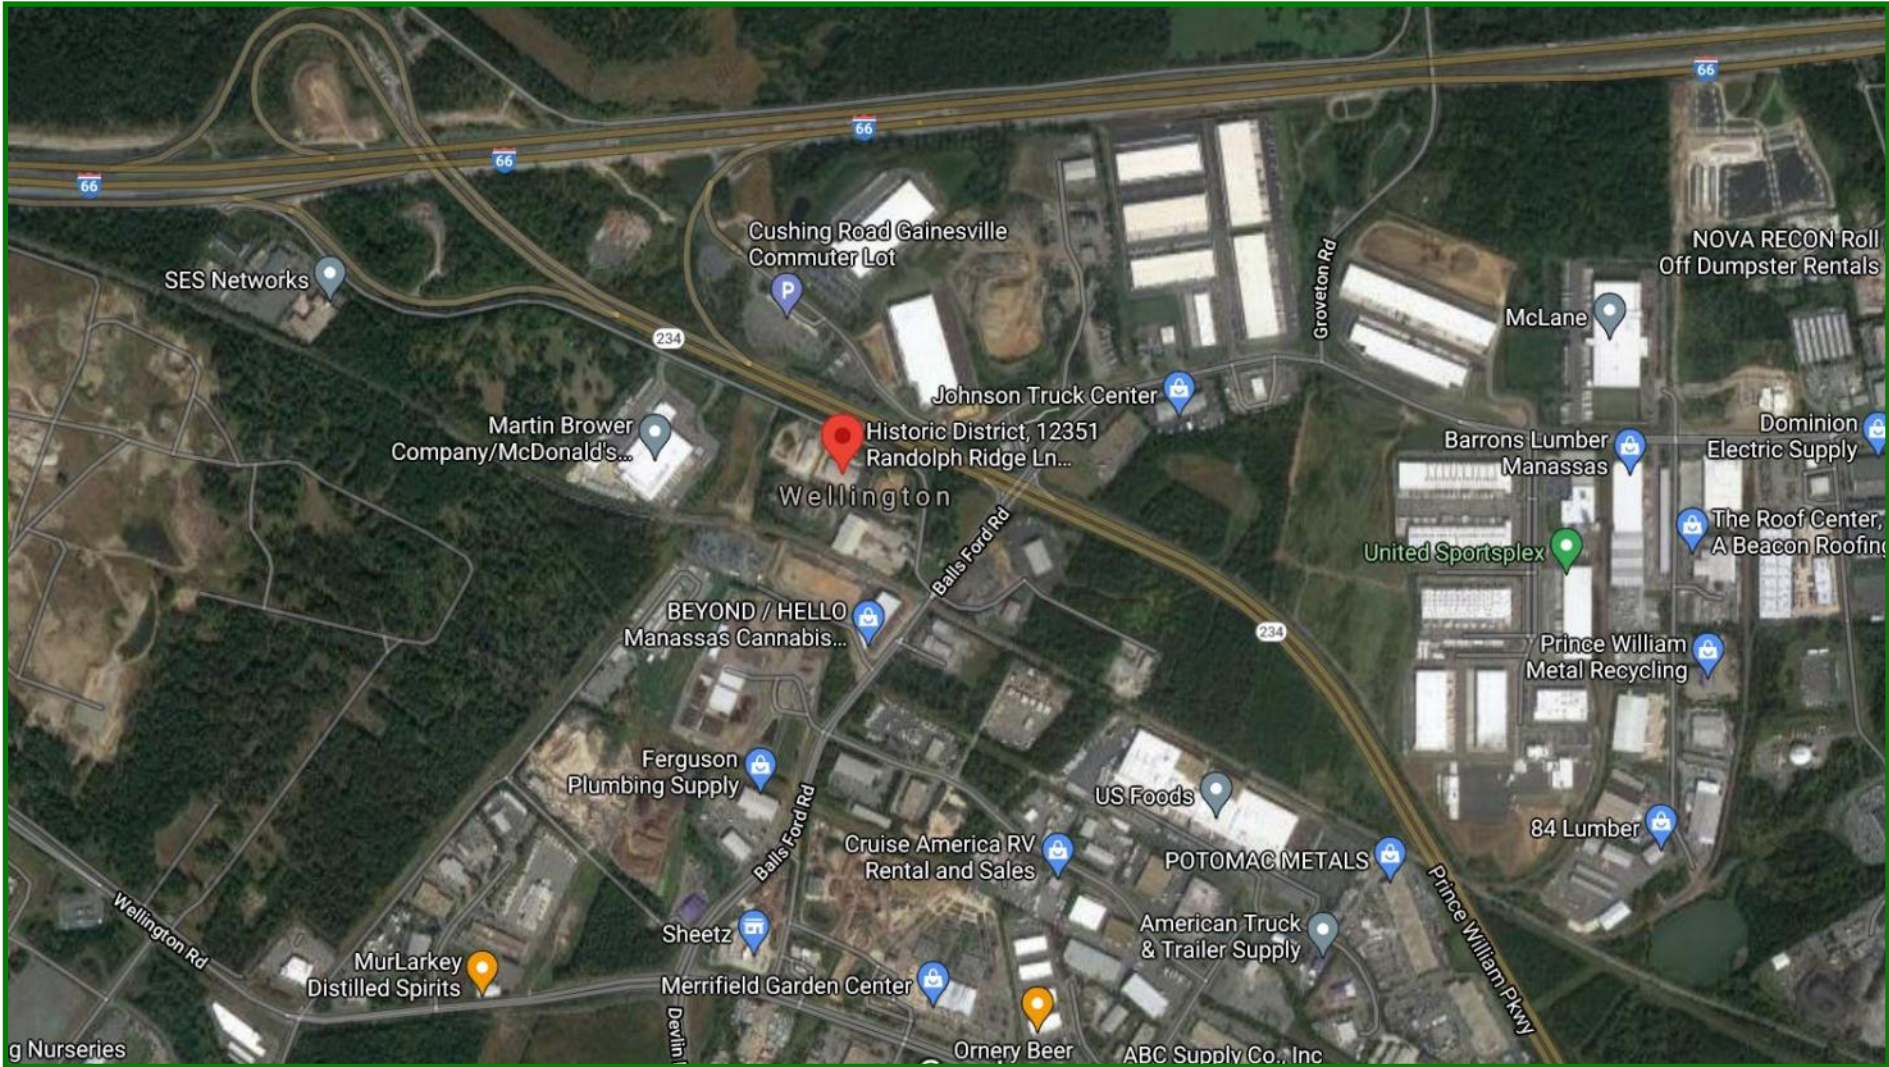

NUMBERS ADEQUATELY SIZED AND DISTRIBUTED BUILDING MEETING THE MAXIMUM TRAVEL DISTANCE IFC 104.3. FINAL LOCATIONS SHALL BE RE FIRE MARSHAL'S OFFICE.

SES Networks

Cushing Road Gainesville
Commuter Lot

NOVA RECON Roll
Off Dumpster Rentals

Martin Brower
Company/McDonald's...

Wellington

Historic District, 12351
Randolph Ridge Ln...

Johnson Truck Center

McLane

Barrons Lumber
Manassas

Dominion
Electric Supply

BEYOND / HELLO
Manassas Cannabis...