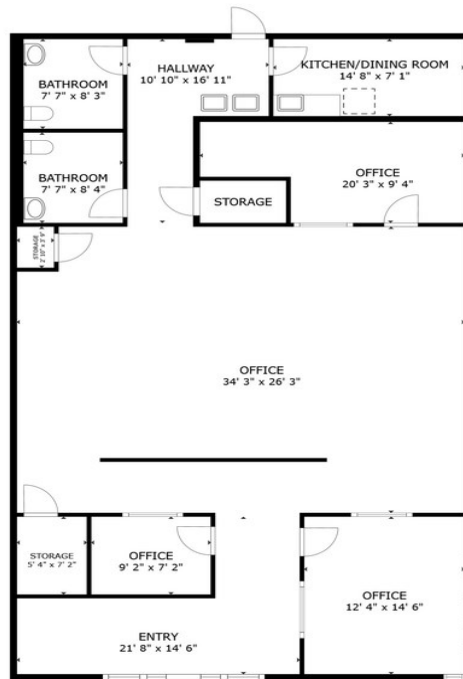

1st Floor

Space Available	2,000 SF
Rental Rate	\$26.00 /SF/YR
Date Available	Now
Service Type	Modified Gross
Space Type	Relet
Space Use	Retail
Lease Term	3 - 5 Years

Now available – a versatile 2,000 SF end plaza unit perfect for office, medical, retail, or professional use. This well-maintained space features a covered drive-thru window that can be easily restored by the future tenant, offering unique convenience and flexibility. The layout includes a welcoming reception area, spacious waiting room, two private offices, a large central open area ideal for workstations or collaborative use, two private restrooms, and a break room with kitchenette. Currently configured as a bank training facility, this unit is move-in ready or easily adaptable to suit a variety of business needs. Prime end unit location provides excellent visibility and accessibility—don't miss this opportunity!3D Tour:
<https://my.matterport.com/show/?m=RC5uve7ytMV>

Building Photo

Building Photo

Property Photos

Building Photo

FLOOR PLAN