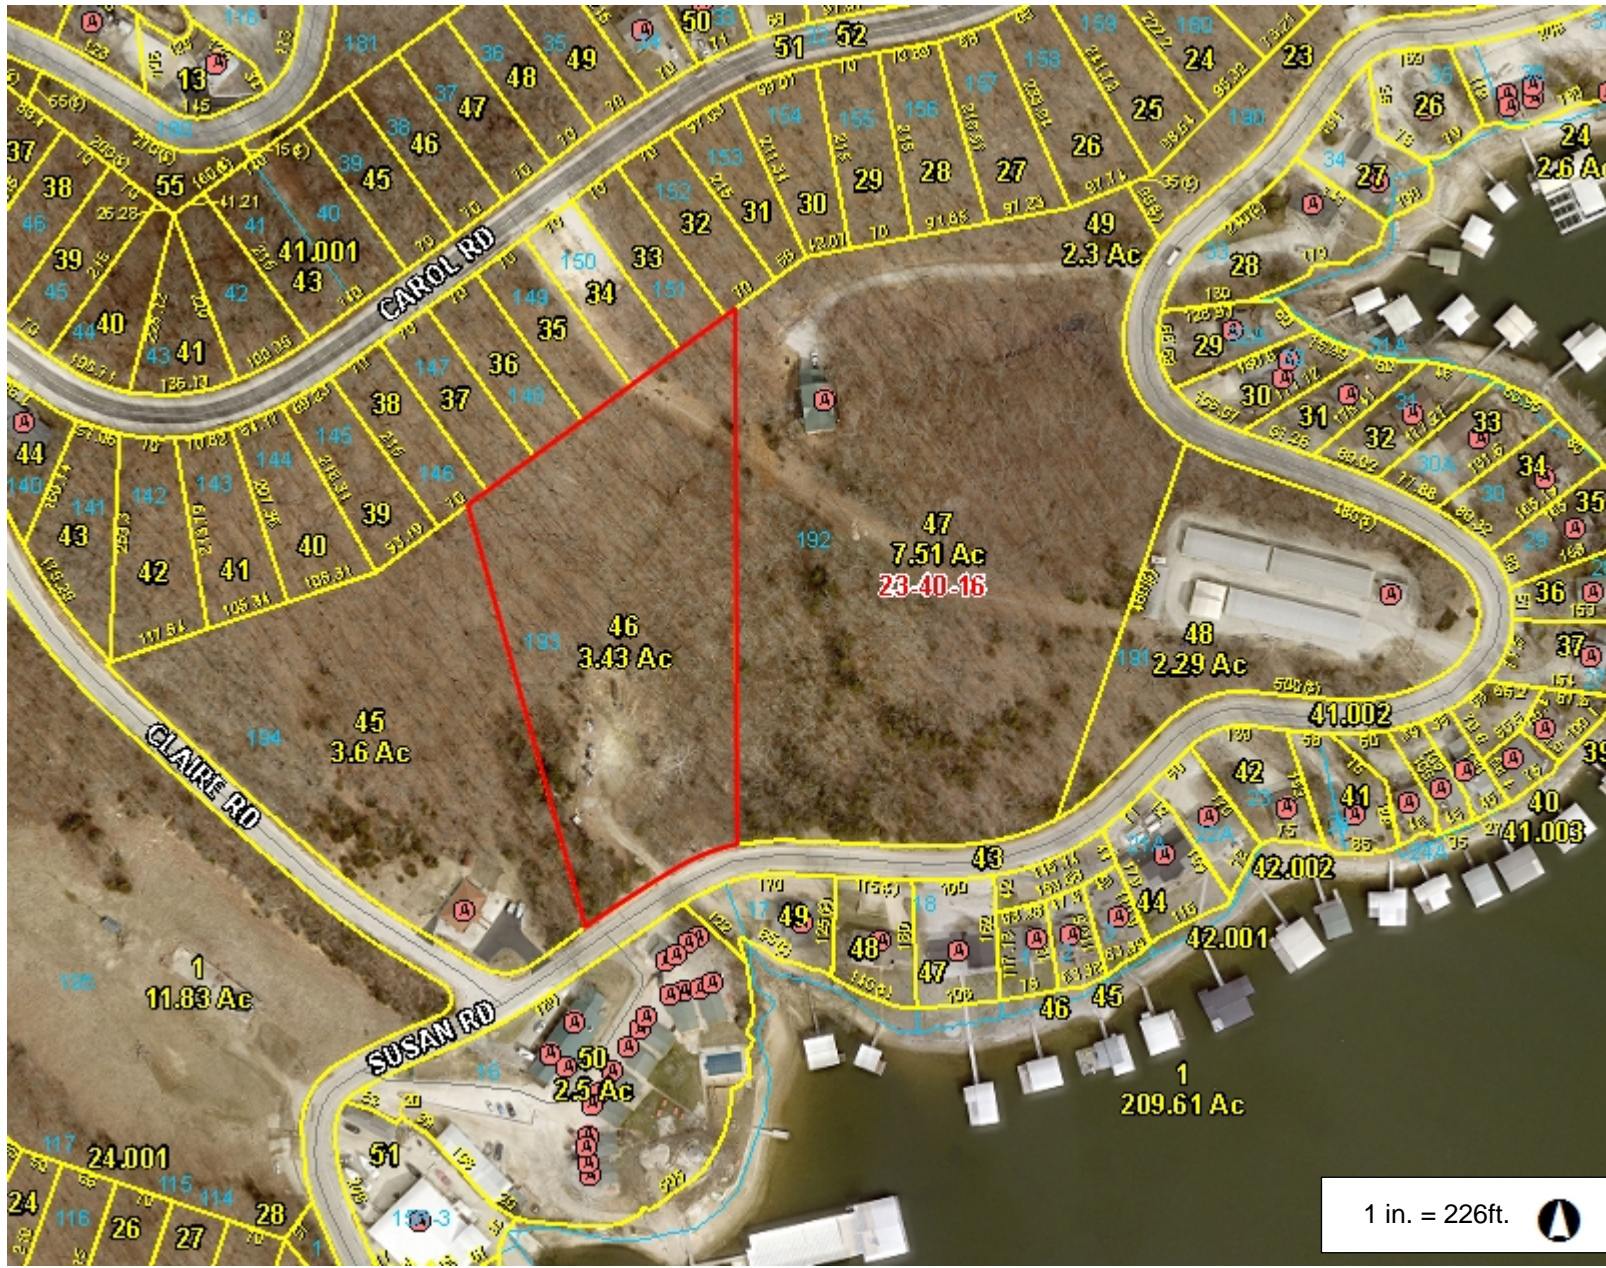

# Camden County, MO

## Legend

- Highway
  - Interstate Highway
  - US Highway
  - Numbered State Highway
  - Lettered State Highway
- Road
- Address Point
- Condo Point
- Parcel
- Corporate Limit Line
- Land Hook
  - DASHED LAND HOOK
  - SOLID LAND HOOK
- Original Lot
- Section
- County Boundary

1 in. = 226ft.

452.3 0 226.17 452.3 Feet

This Cadastral Map is for informational purposes only. It does not purport to represent a property boundary survey of the parcels shown and shall not be used for conveyances or the establishment of property boundaries.

THIS MAP IS NOT TO BE USED FOR NAVIGATION