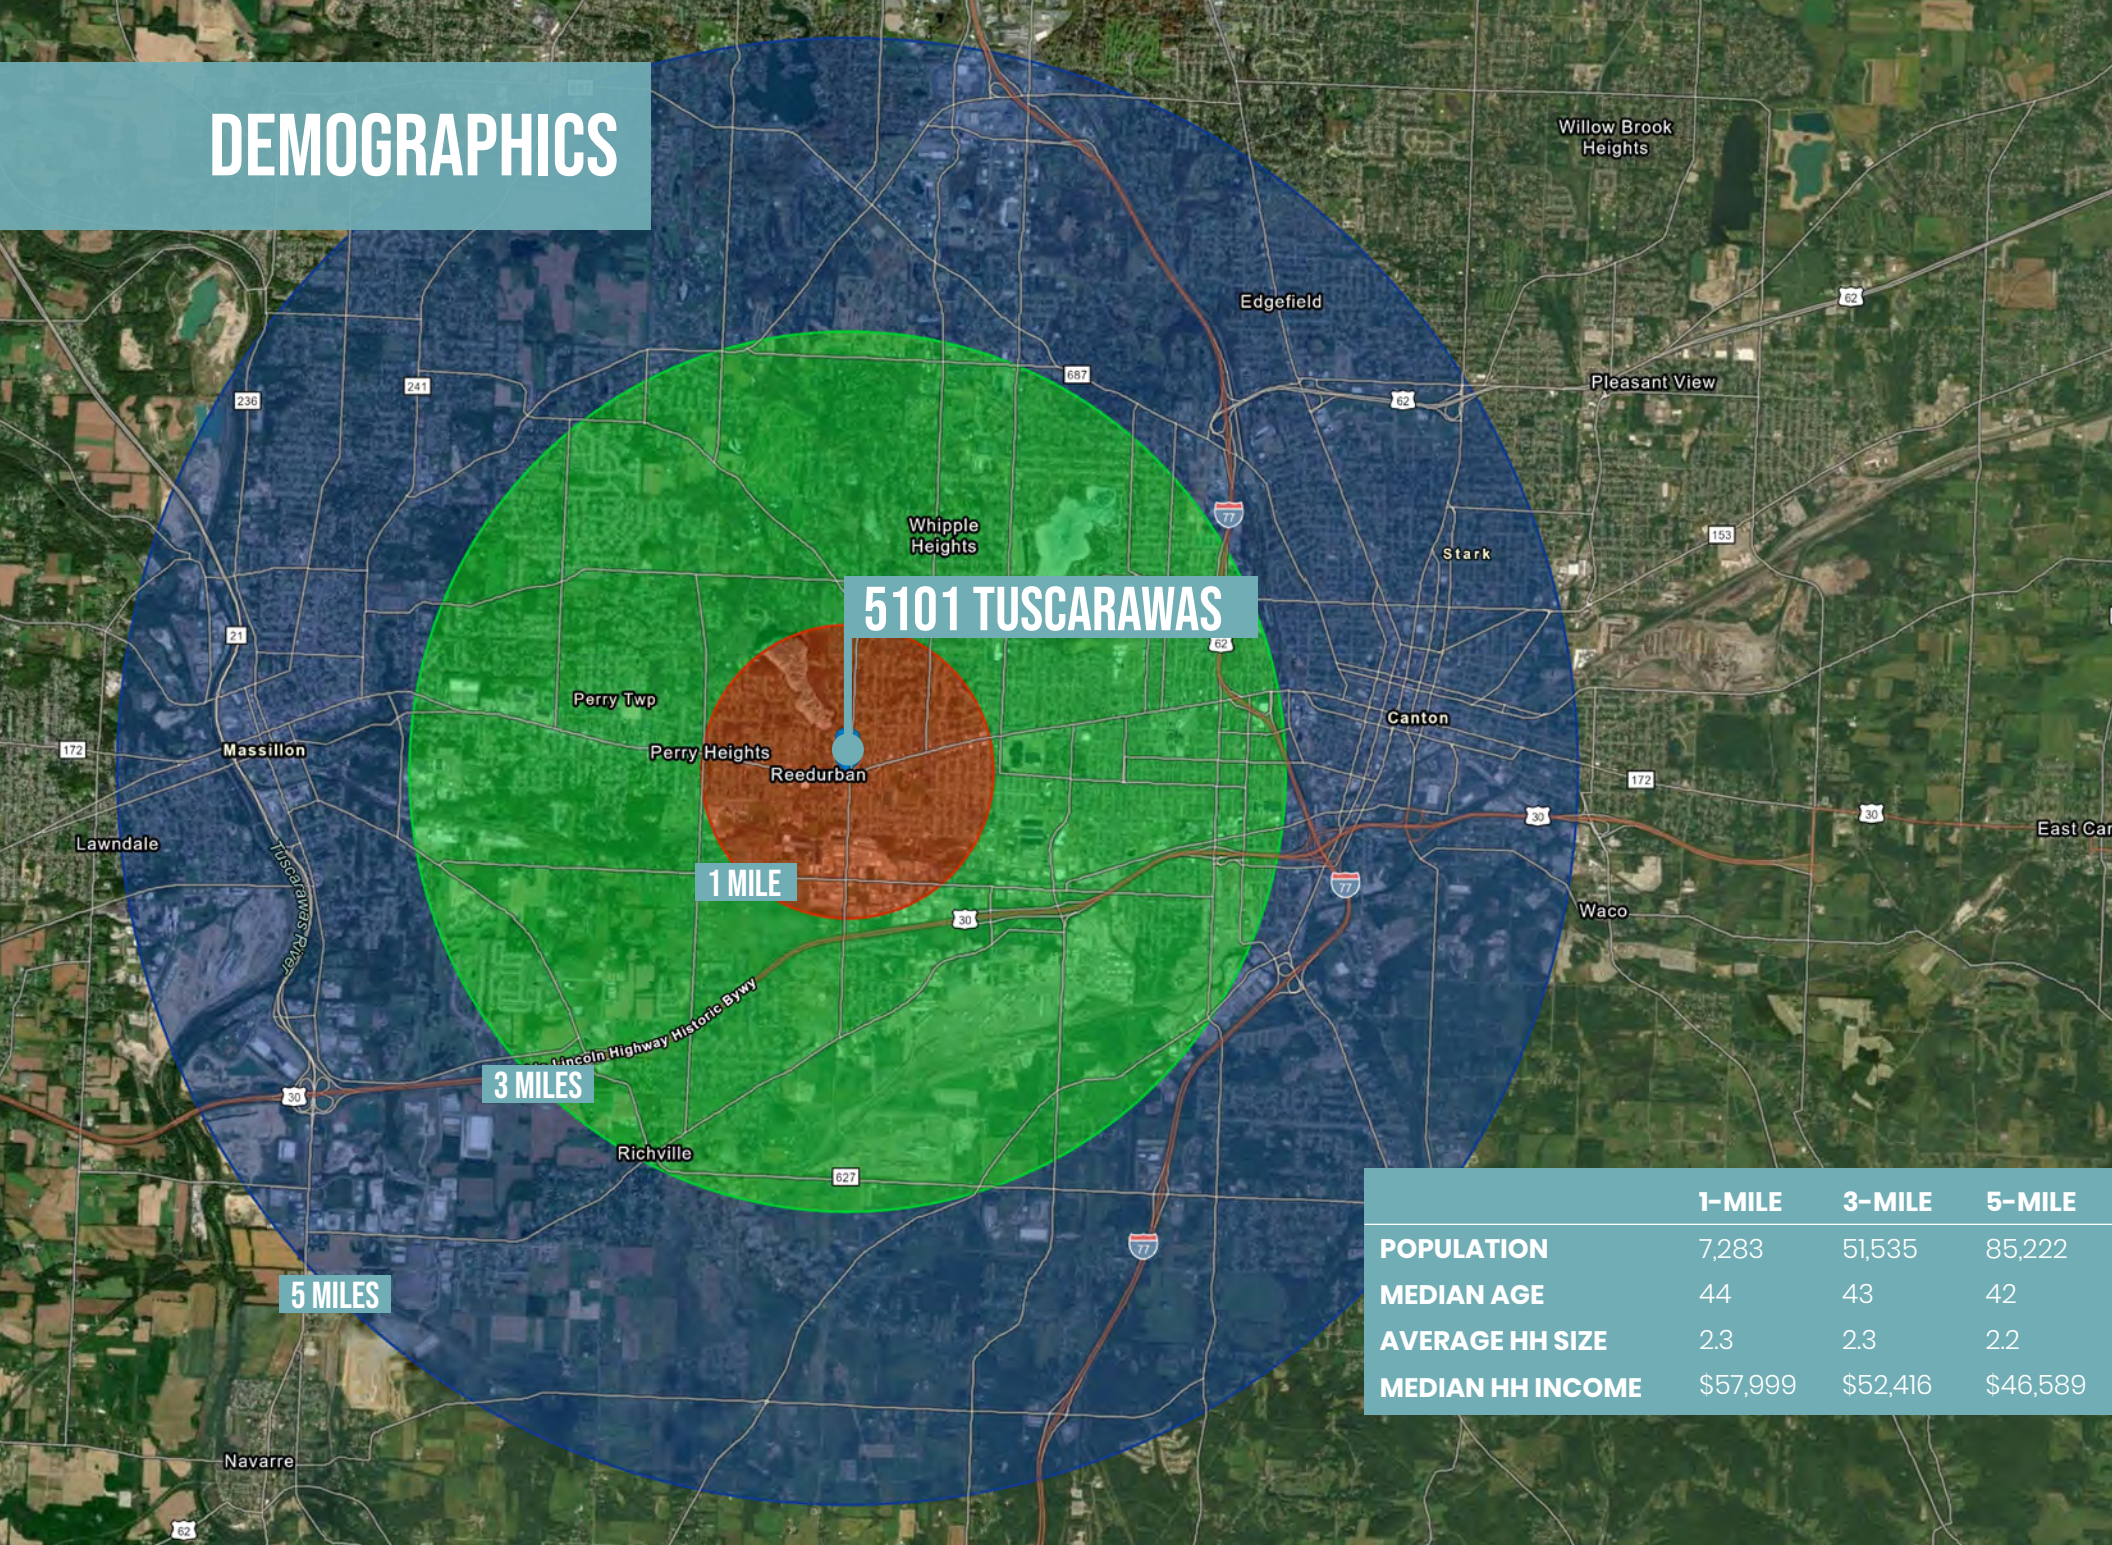

AVAILABLE
1.0 AC

WEST TUSCARAWAS 20,438 AADT

Walgreens

PERRY DRIVE 11,442 AADT

Since 2001
KELLY'S
AUTO SALES
INC.

DEVELOPMENT PAD
5101 TUSCARAWAS STREET W. CANTON, OH

GROUND LEASE OR BUILD TO SUIT

Jake Miller
614-412-9400
jmilleraaltmanco.com

Jake Miller
614-412-9400
jmilleraaltmanco.com

Harrison Zoldan
614-412-9400
hzoldanaaltmanco.com

DEMOGRAPHICS

5101 TUSCARAWAS

1 MILE

3 MILES

5 MILES

	1-MILE	3-MILE	5-MILE
POPULATION	7,283	51,535	85,222
MEDIAN AGE	44	43	42
AVERAGE HH SIZE	2.3	2.3	2.2
MEDIAN HH INCOME	\$57,999	\$52,416	\$46,589