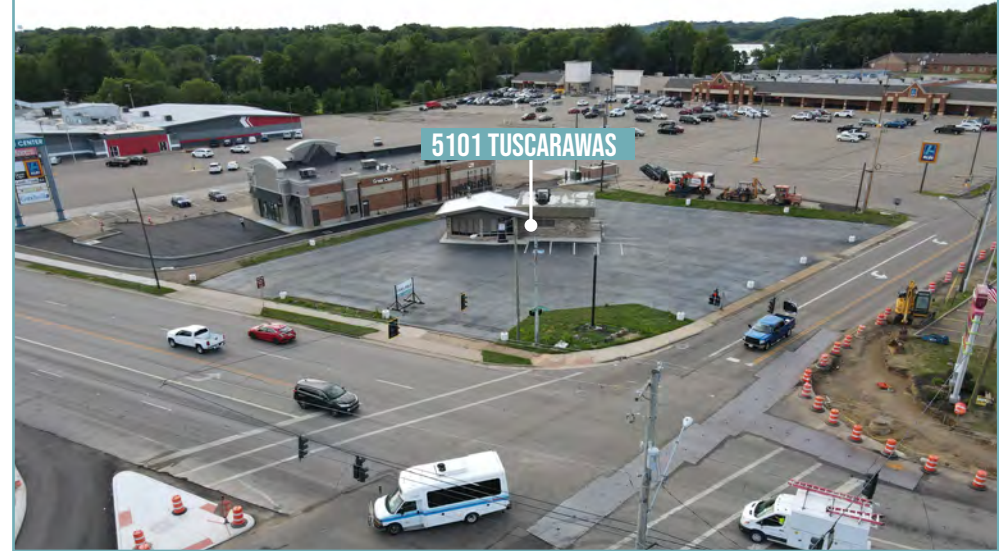

PROPERTY PHOTOS

Jake Miller
614-412-9400
jmilleraaltmanco.com

Harrison Zoldan
614-412-9400
hzoldanaaltmanco.com