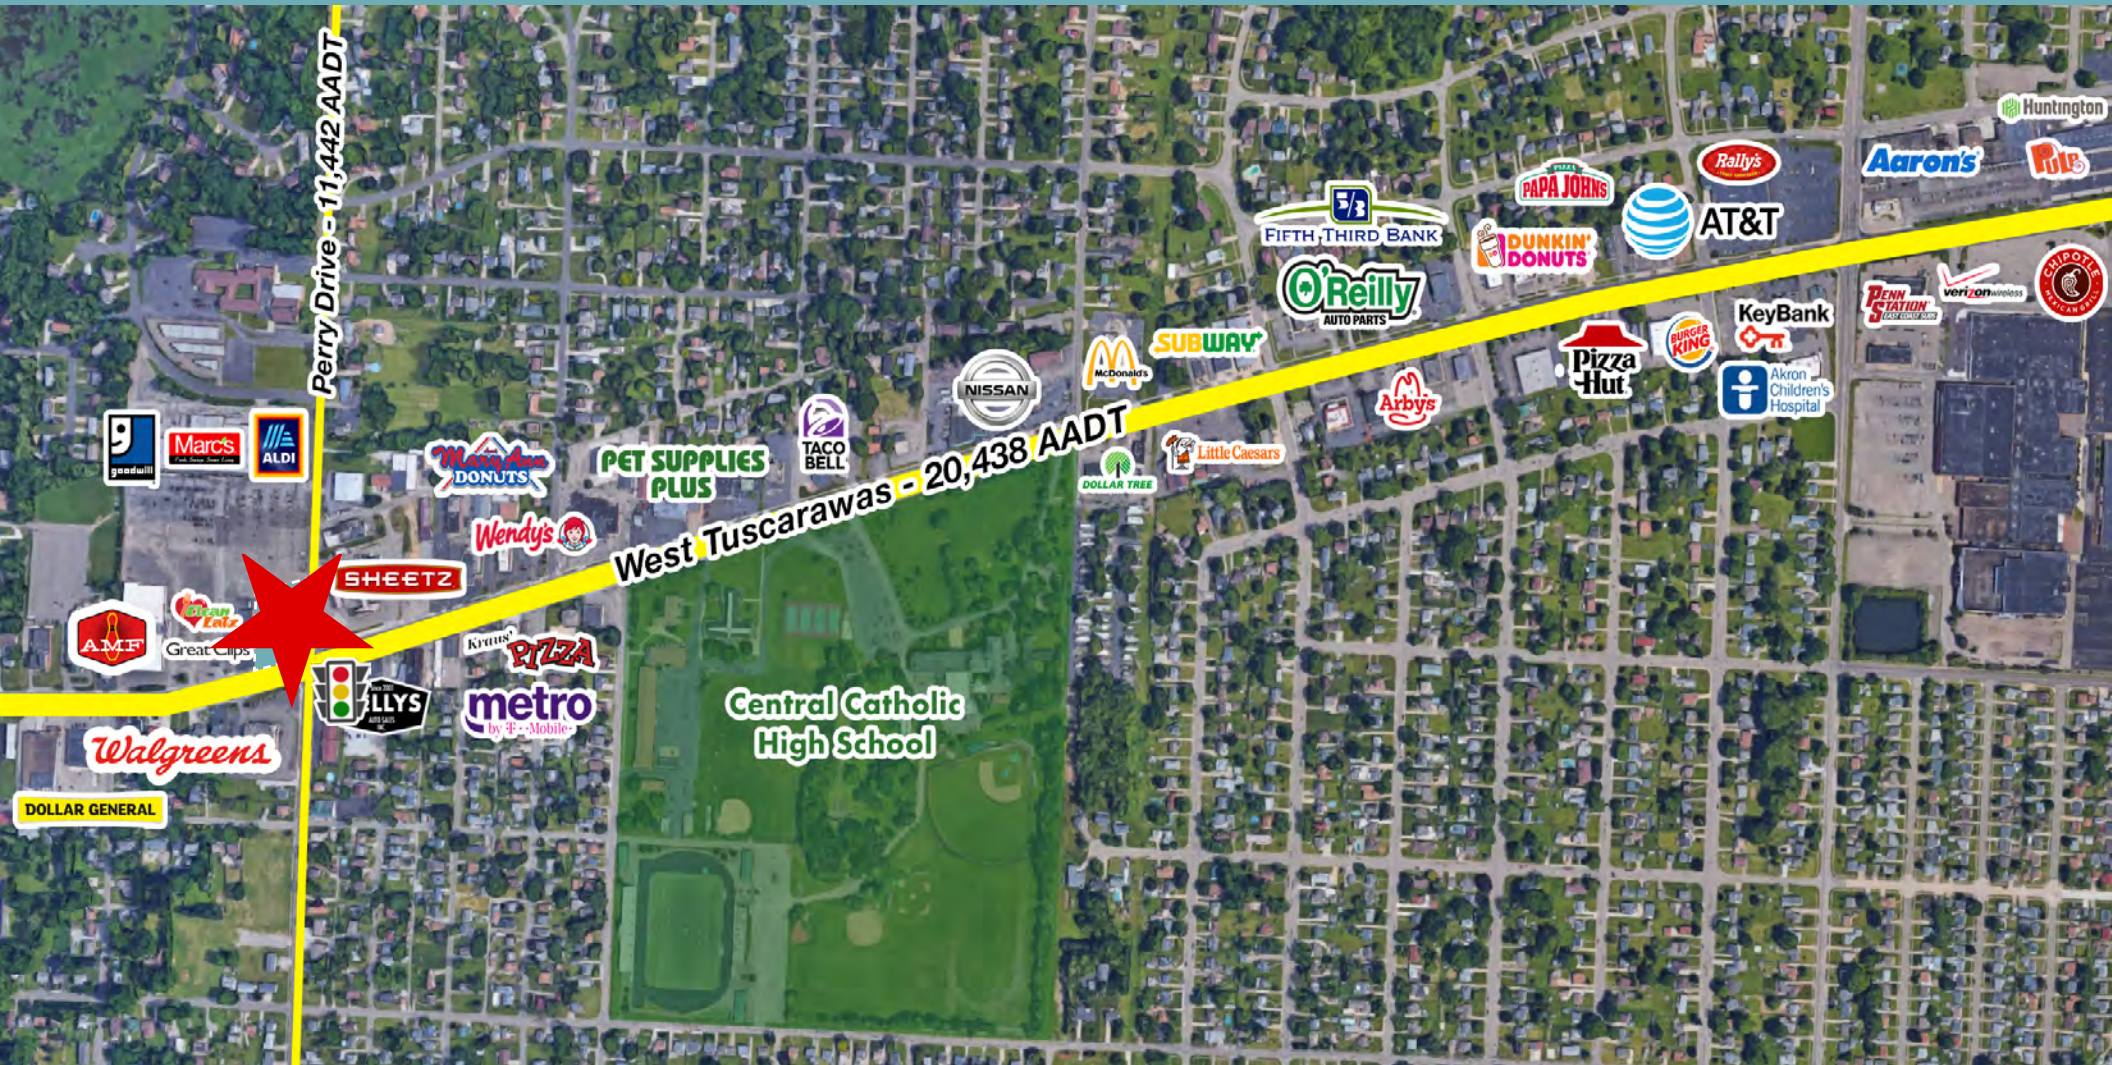

RETAILER MAP