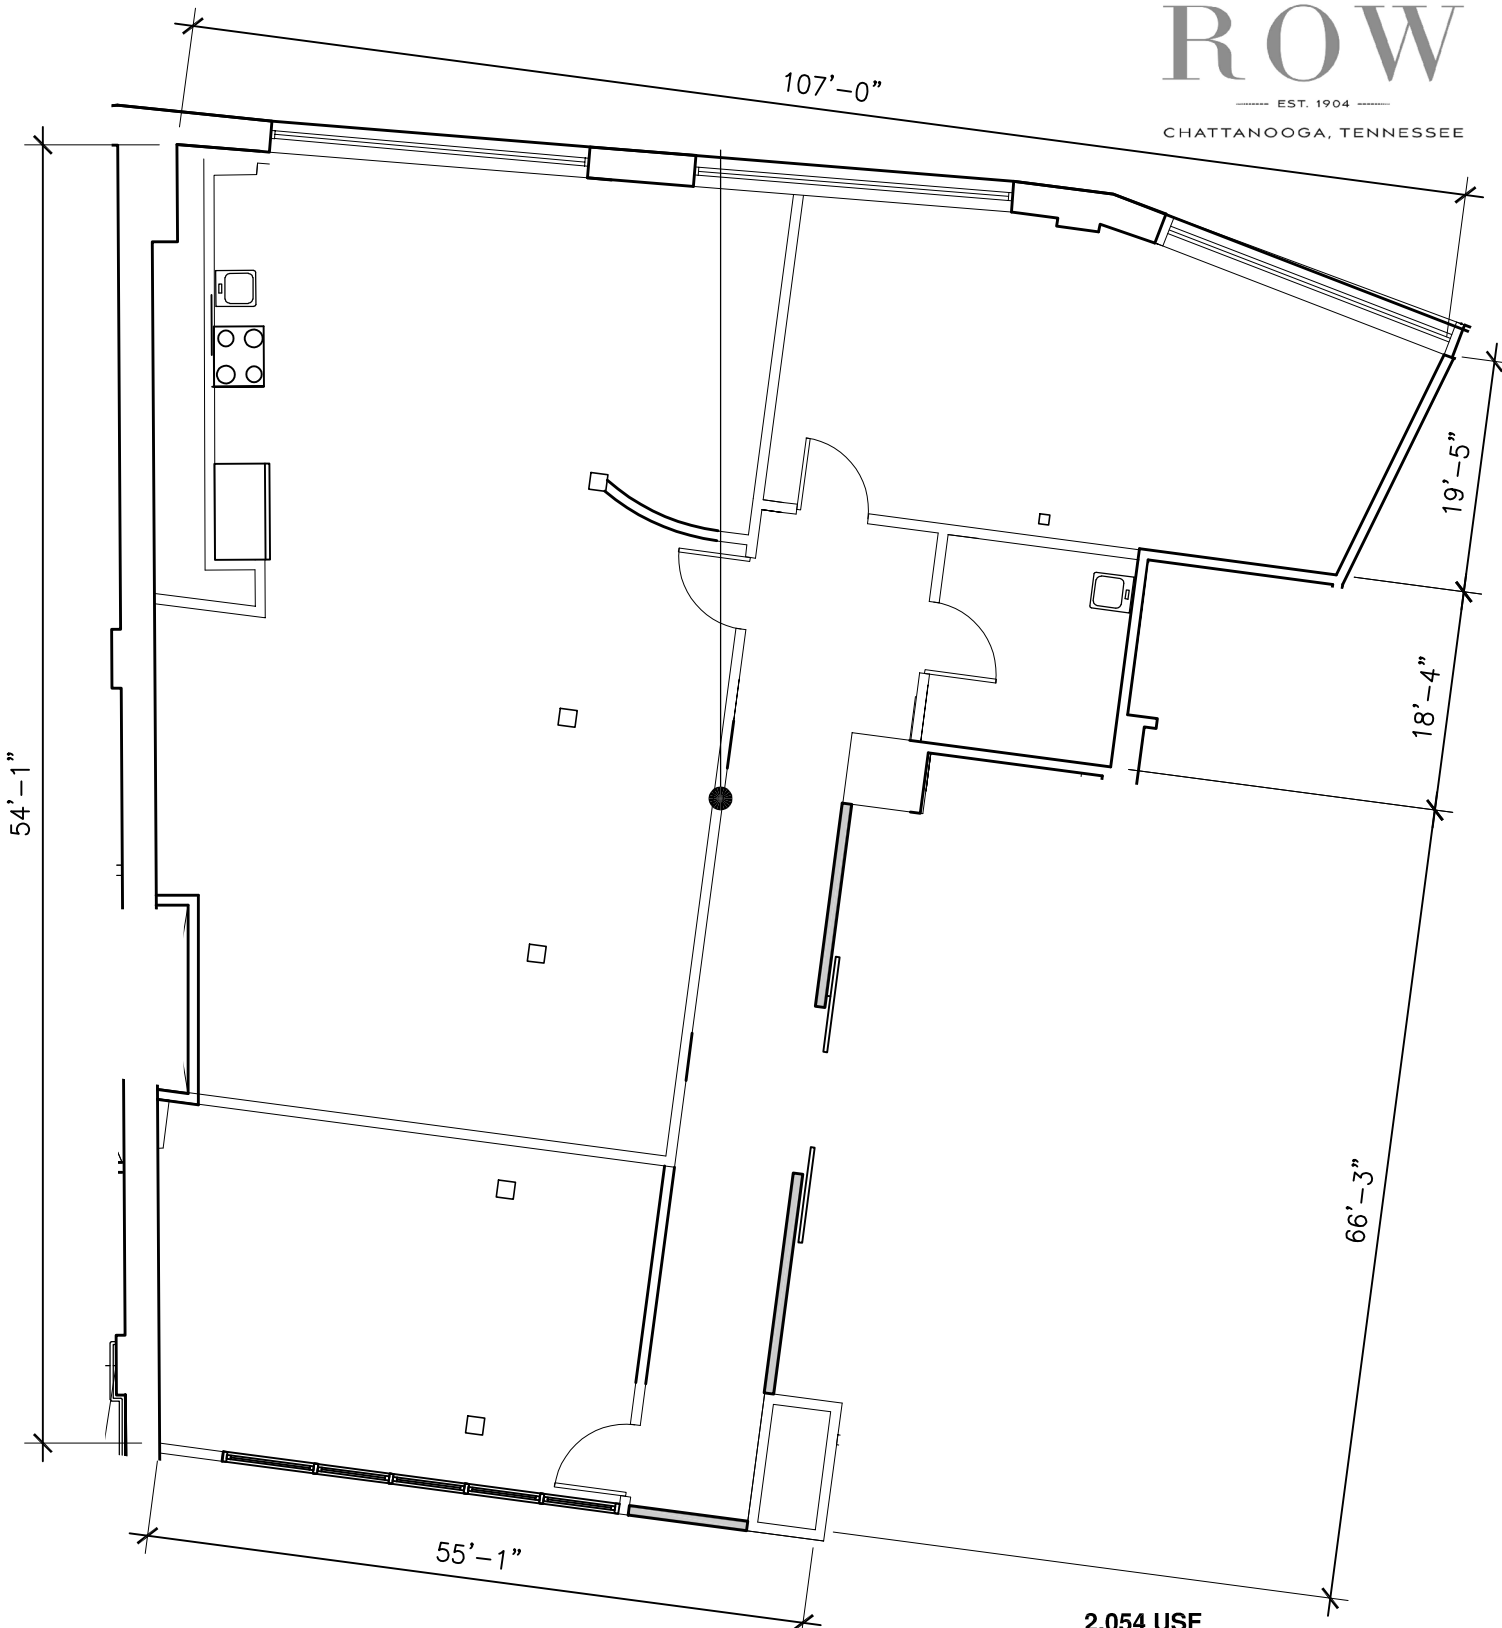

WAREHOUSE ROW

EST. 1904

CHATTANOOGA, TENNESSEE

2,054 USF
17% CAF
2,403 RSF

TSO

Suite 415

SCALE: 1/8"=1'-0"