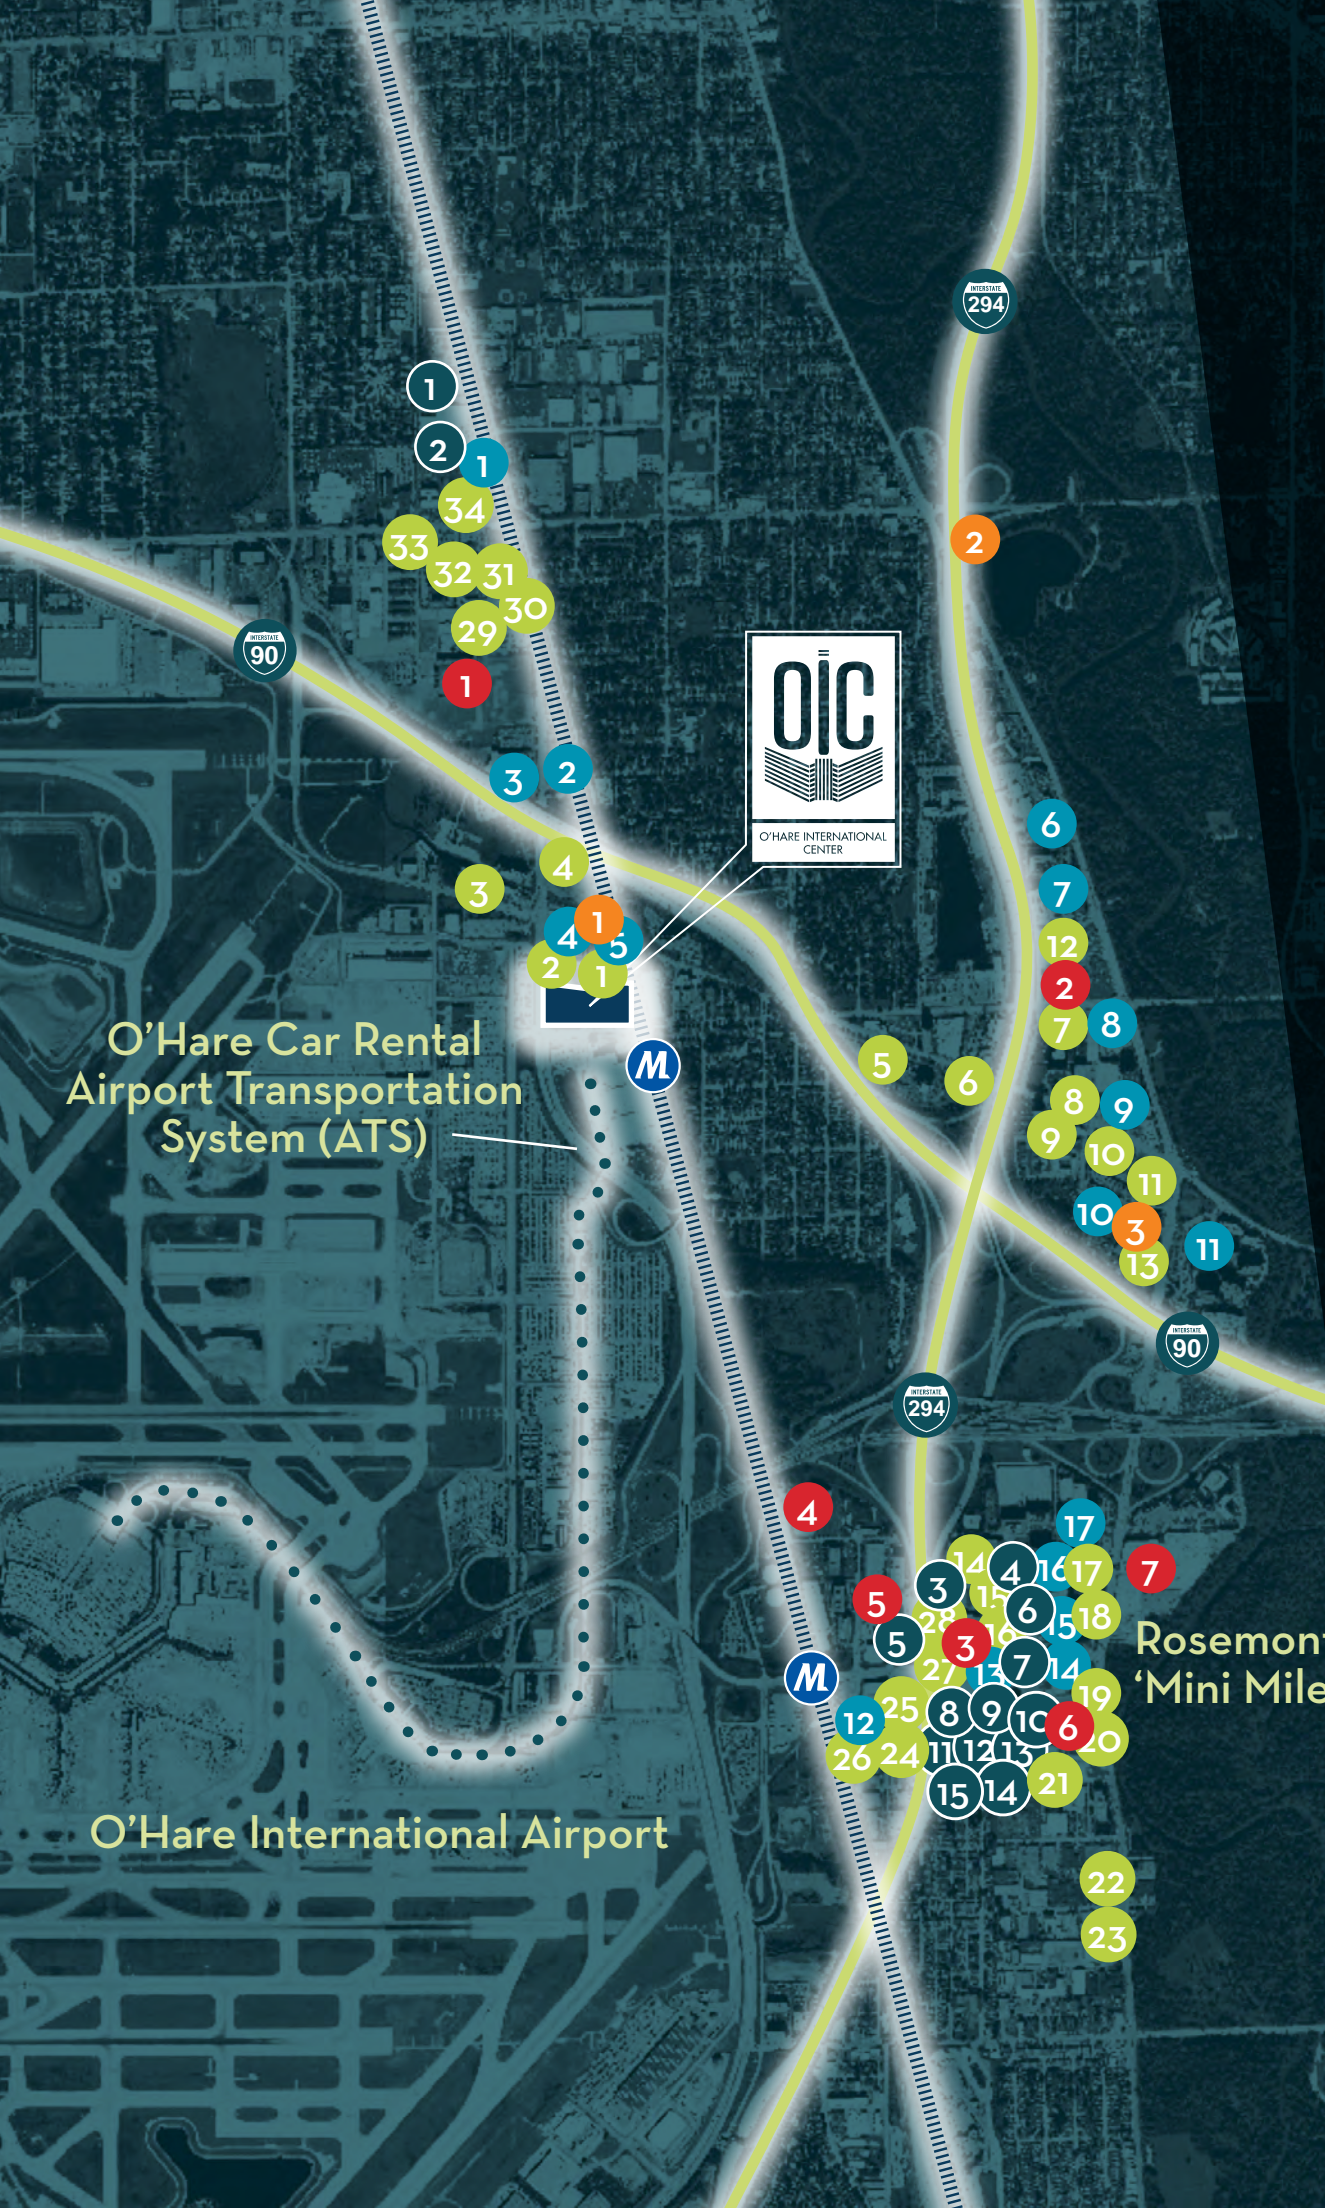

17 MILES NORTHWEST OF DOWNTOWN CHICAGO
with 65 local restaurants, hotels, banks,
entertainment and recreation destinations
within 1.5 miles of the property.

At the center of transportation.

O'HARE TRANSFER
METRA STATION

Located
less than 100
yards away from the
O'Hare Transfer Metra
Station that provides direct
access to downtown Chicago, the
OIC presents unparalleled connectivity.
A new consolidated rental car facility
across the street, shuttle access to the CTA Blue
Line and close proximity to both I-90 and I-294 also
connect the office to the rest of the market.

Lodging. Dining. Retail. Entertainment. Fitness. Travel.

Restaurant

- 1 Harry Caray's Italian
- 2 Myrick's
- 3 Cafe La Cave
- 4 Which Wich
- 5 Laredo's
- 6 TGIF
- 7 Gino's East
- 8 Ram Restaurant & Brewery
- 9 Morelli's Ristorante
- 10 Gene & Georgett's Steakhouse
- 11 Giordano's
- 12 Hugo's Frog Bar-Chop
- 13 Benchmark Restaurant
- 14 Five Roses Pub
- 15 Adobe Gilas
- 16 Sugar Factory
- 17 Gibsons Bar-Steakhouse
- 18 Murray Bros Caddyshack
- 19 The Capital Grille
- 20 McCormick-Schimicks
- 21 Maria's Mexican Restaurant
- 22 Short Fuse Brewing Company
- 23 Tuscano's
- 24 Trulucks's
- 25 Dave & Busters
- 26 Carmine's
- 27 Fogo De Chao Brazilian
- 28 Park Tavern
- 29 Longhorn Steakhouse
- 30 Chipotle
- 31 Culver's
- 32 IHOP
- 33 Naf Naf
- 34 Chili's

Retail

- 1 Rosemont Market Place
- 2 Target
- 3 Fashion Outlets of CHI
- 4 GAP
- 5 Nike
- 6 Saks Off 5th Avenue
- 7 Forever 21
- 8 Neiman Marcus
- 9 Levi's
- 10 Bloomingdale's
- 11 Chico's
- 12 Calvin Klein
- 13 J. Crew Factory
- 14 Vince
- 15 Burberry