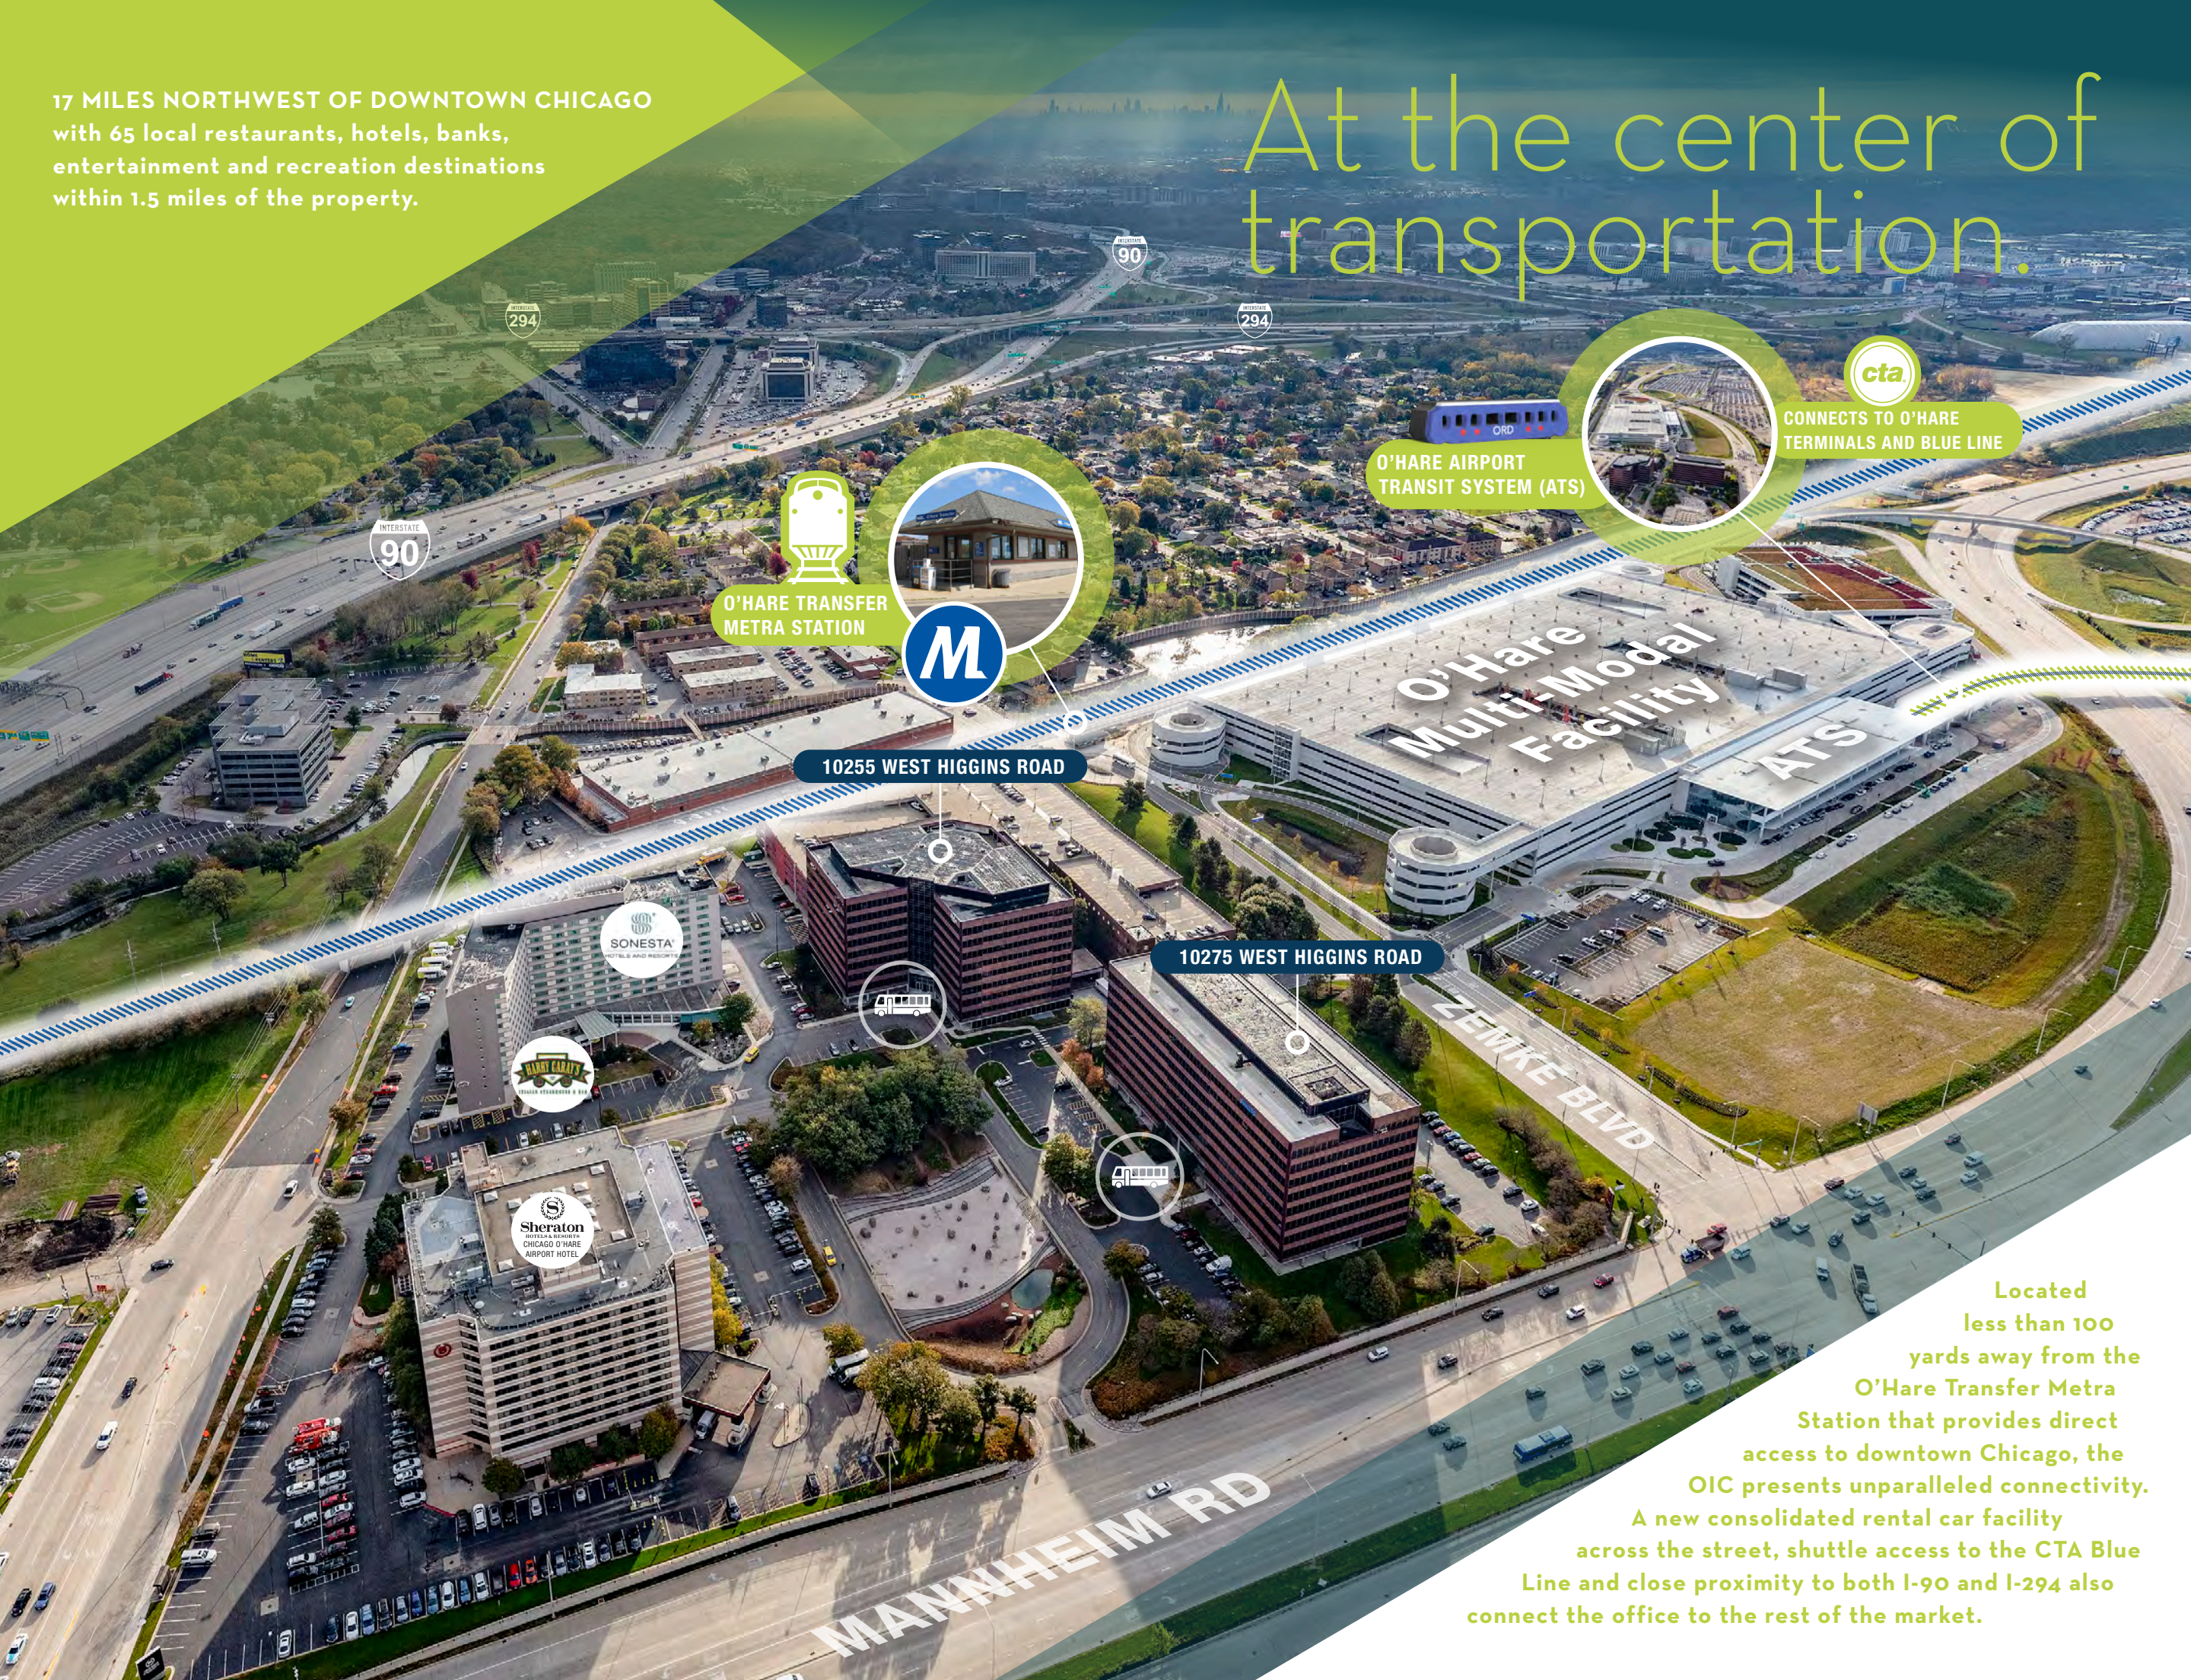

17 MILES NORTHWEST OF DOWNTOWN CHICAGO
with 65 local restaurants, hotels, banks,
entertainment and recreation destinations
within 1.5 miles of the property.

At the center of transportation.

O'HARE TRANSFER
METRA STATION

O'HARE AIRPORT
TRANSIT SYSTEM (ATS)

CONNECTS TO O'HARE
TERMINALS AND BLUE LINE

10255 WEST HIGGINS ROAD

10275 WEST HIGGINS ROAD

SONESTA
HOTELS AND RESORTS

HUNTLEY CARPORTS
TRUCKS, STORAGE & ETC.

Sheraton
HOTELS & RESORTS
CHICAGO O'HARE
AIRPORT HOTEL

Located
less than 100
yards away from the
O'Hare Transfer Metra
Station that provides direct
access to downtown Chicago, the
OIC presents unparalleled connectivity.
A new consolidated rental car facility
across the street, shuttle access to the CTA Blue
Line and close proximity to both I-90 and I-294 also
connect the office to the rest of the market.

Lodging. Dining. Retail. Entertainment. Fitness. Travel.

Restaurant

- 1 Harry Caray's Italian
- 2 Myrick's
- 3 Cafe La Cave
- 4 Which Wich
- 5 Laredo's
- 6 TGIF
- 7 Gino's East
- 8 Ram Restaurant & Brewery
- 9 Morelli's Ristorante
- 10 Gene & Georgett's Steakhouse
- 11 Giordano's
- 12 Hugo's Frog Bar-Chop
- 13 Benchmark Restaurant
- 14 Five Roses Pub
- 15 Adobe Gilas
- 16 Sugar Factory
- 17 Gibsons Bar-Steakhouse
- 18 Murray Bros Caddyshack
- 19 The Capital Grille
- 20 McCormick-Schimicks
- 21 Maria's Mexican Restaurant
- 22 Short Fuse Brewing Company
- 23 Tuscano's
- 24 Trulucks's
- 25 Dave & Busters
- 26 Carmine's
- 27 Fogo De Chao Brazilian
- 28 Park Tavern
- 29 Longhorn Steakhouse
- 30 Chipotle
- 31 Culver's
- 32 IHOP
- 33 Naf Naf
- 34 Chili's