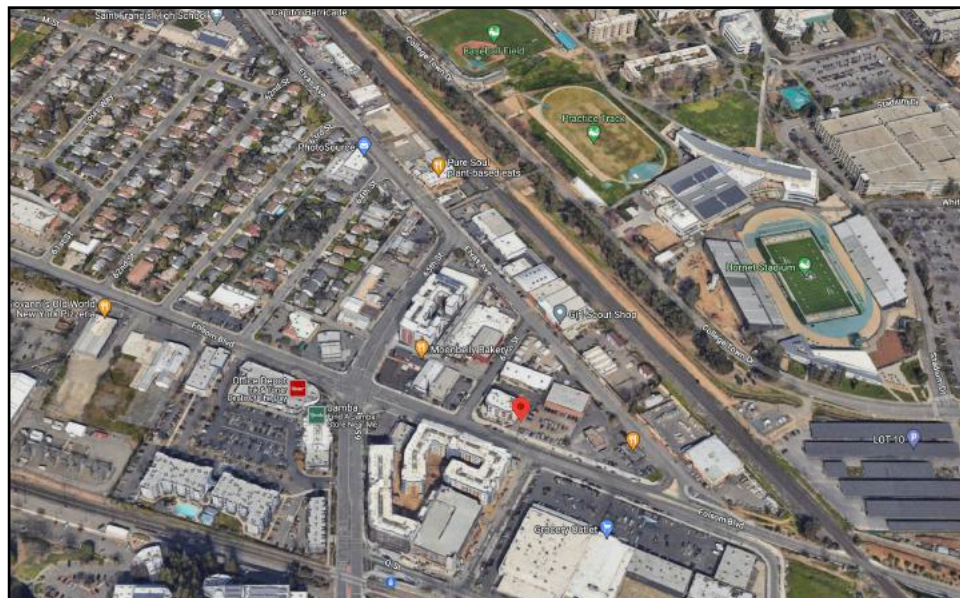

High Identity Built out Deli

6601 Folsom Blvd | Sacramento, CA

Property Information

- ±1,567 SF built out Restaurant
- $3.00 + NNN
- Located on Busy Folsom Blvd with high traffic counts and densely populated CSUS traffic

Exclusively Listed By:

Bob Shahlaie

(916) 708-5977

bob@gqnorth.com

DRE# 01441761

Nate Giwoff

(916) 524-6097

nate@gqnorth.com

DRE# 01711995