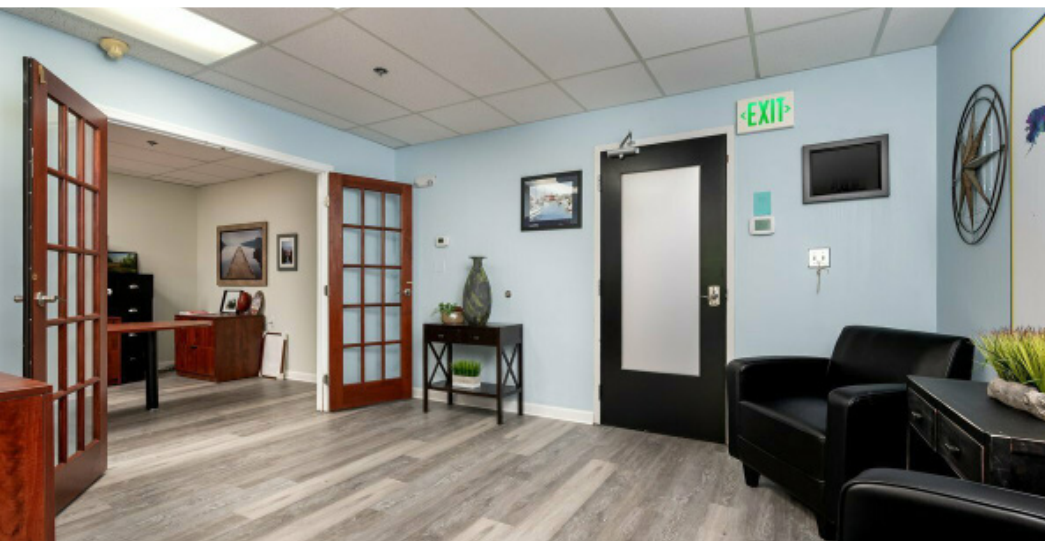

HIGHLIGHTS

- Ample Parking
- Quick access to I-97 & Rt 50
- Across from Annapolis Harbour Center and within close proximity to Annapolis Towne Center and Downtown Annapolis
- Efficient and renovated office space with four private offices, conference room, and kitchenette
- Ideal for professional office

OFFERING

FOR SALE/LEASE AVAILABLE NOW

Suite 302 & 304 ..... ± 1,960 SF
Sale Price $499,800.00
Lease Price ..... $21 SF/yr