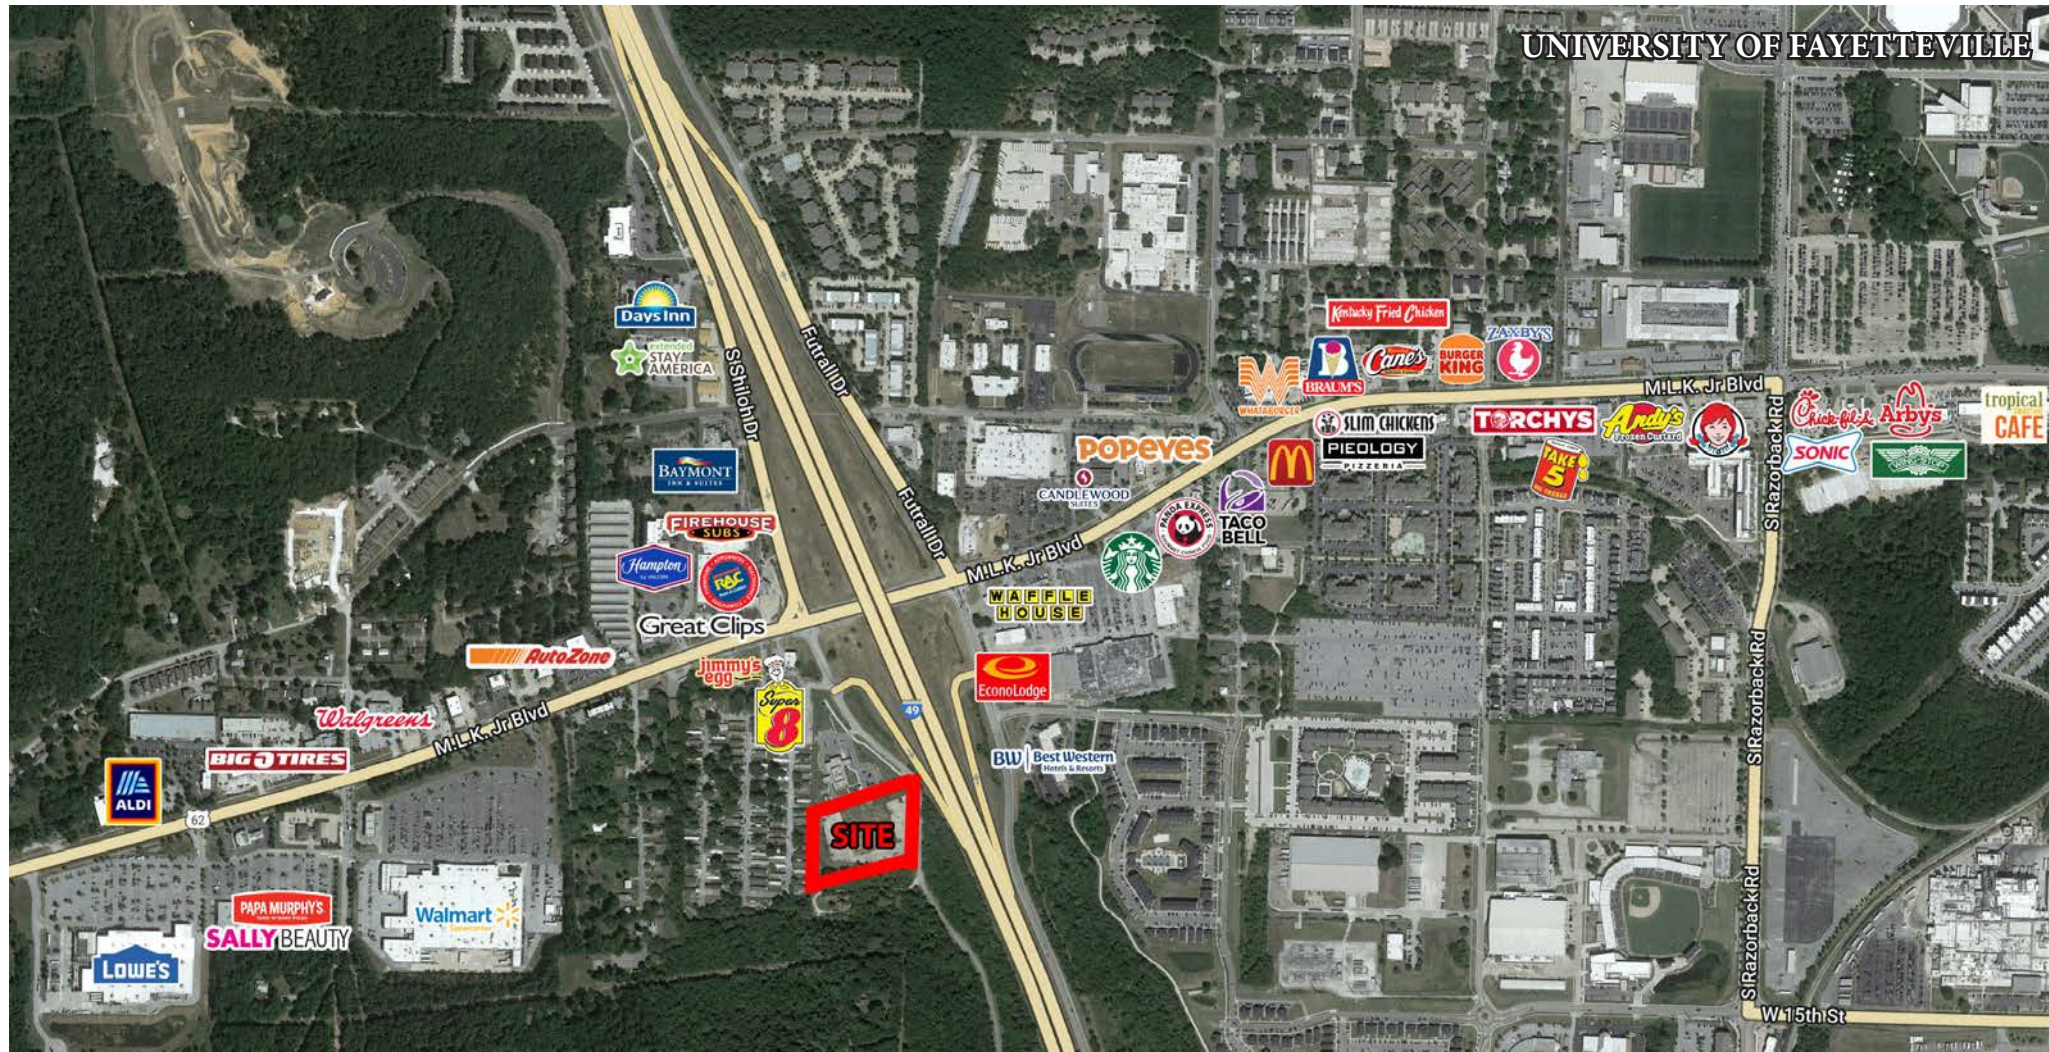

AERIAL

S. Shiloh Drive & MLK Jr. Blvd. | Fayetteville, AR

Commercial
Realty LLC

CONTACT US:

Jacqueline Boyette

(501) 519-4008

jboyette@commercialrealtyllc.com

Leonard Boen

(501) 219-0919

lboen@commercialrealtyllc.com

Commercial Realty, LLC

1 Remington Drive, Suite 100

Little Rock, AR 72204

(501) 219-0919