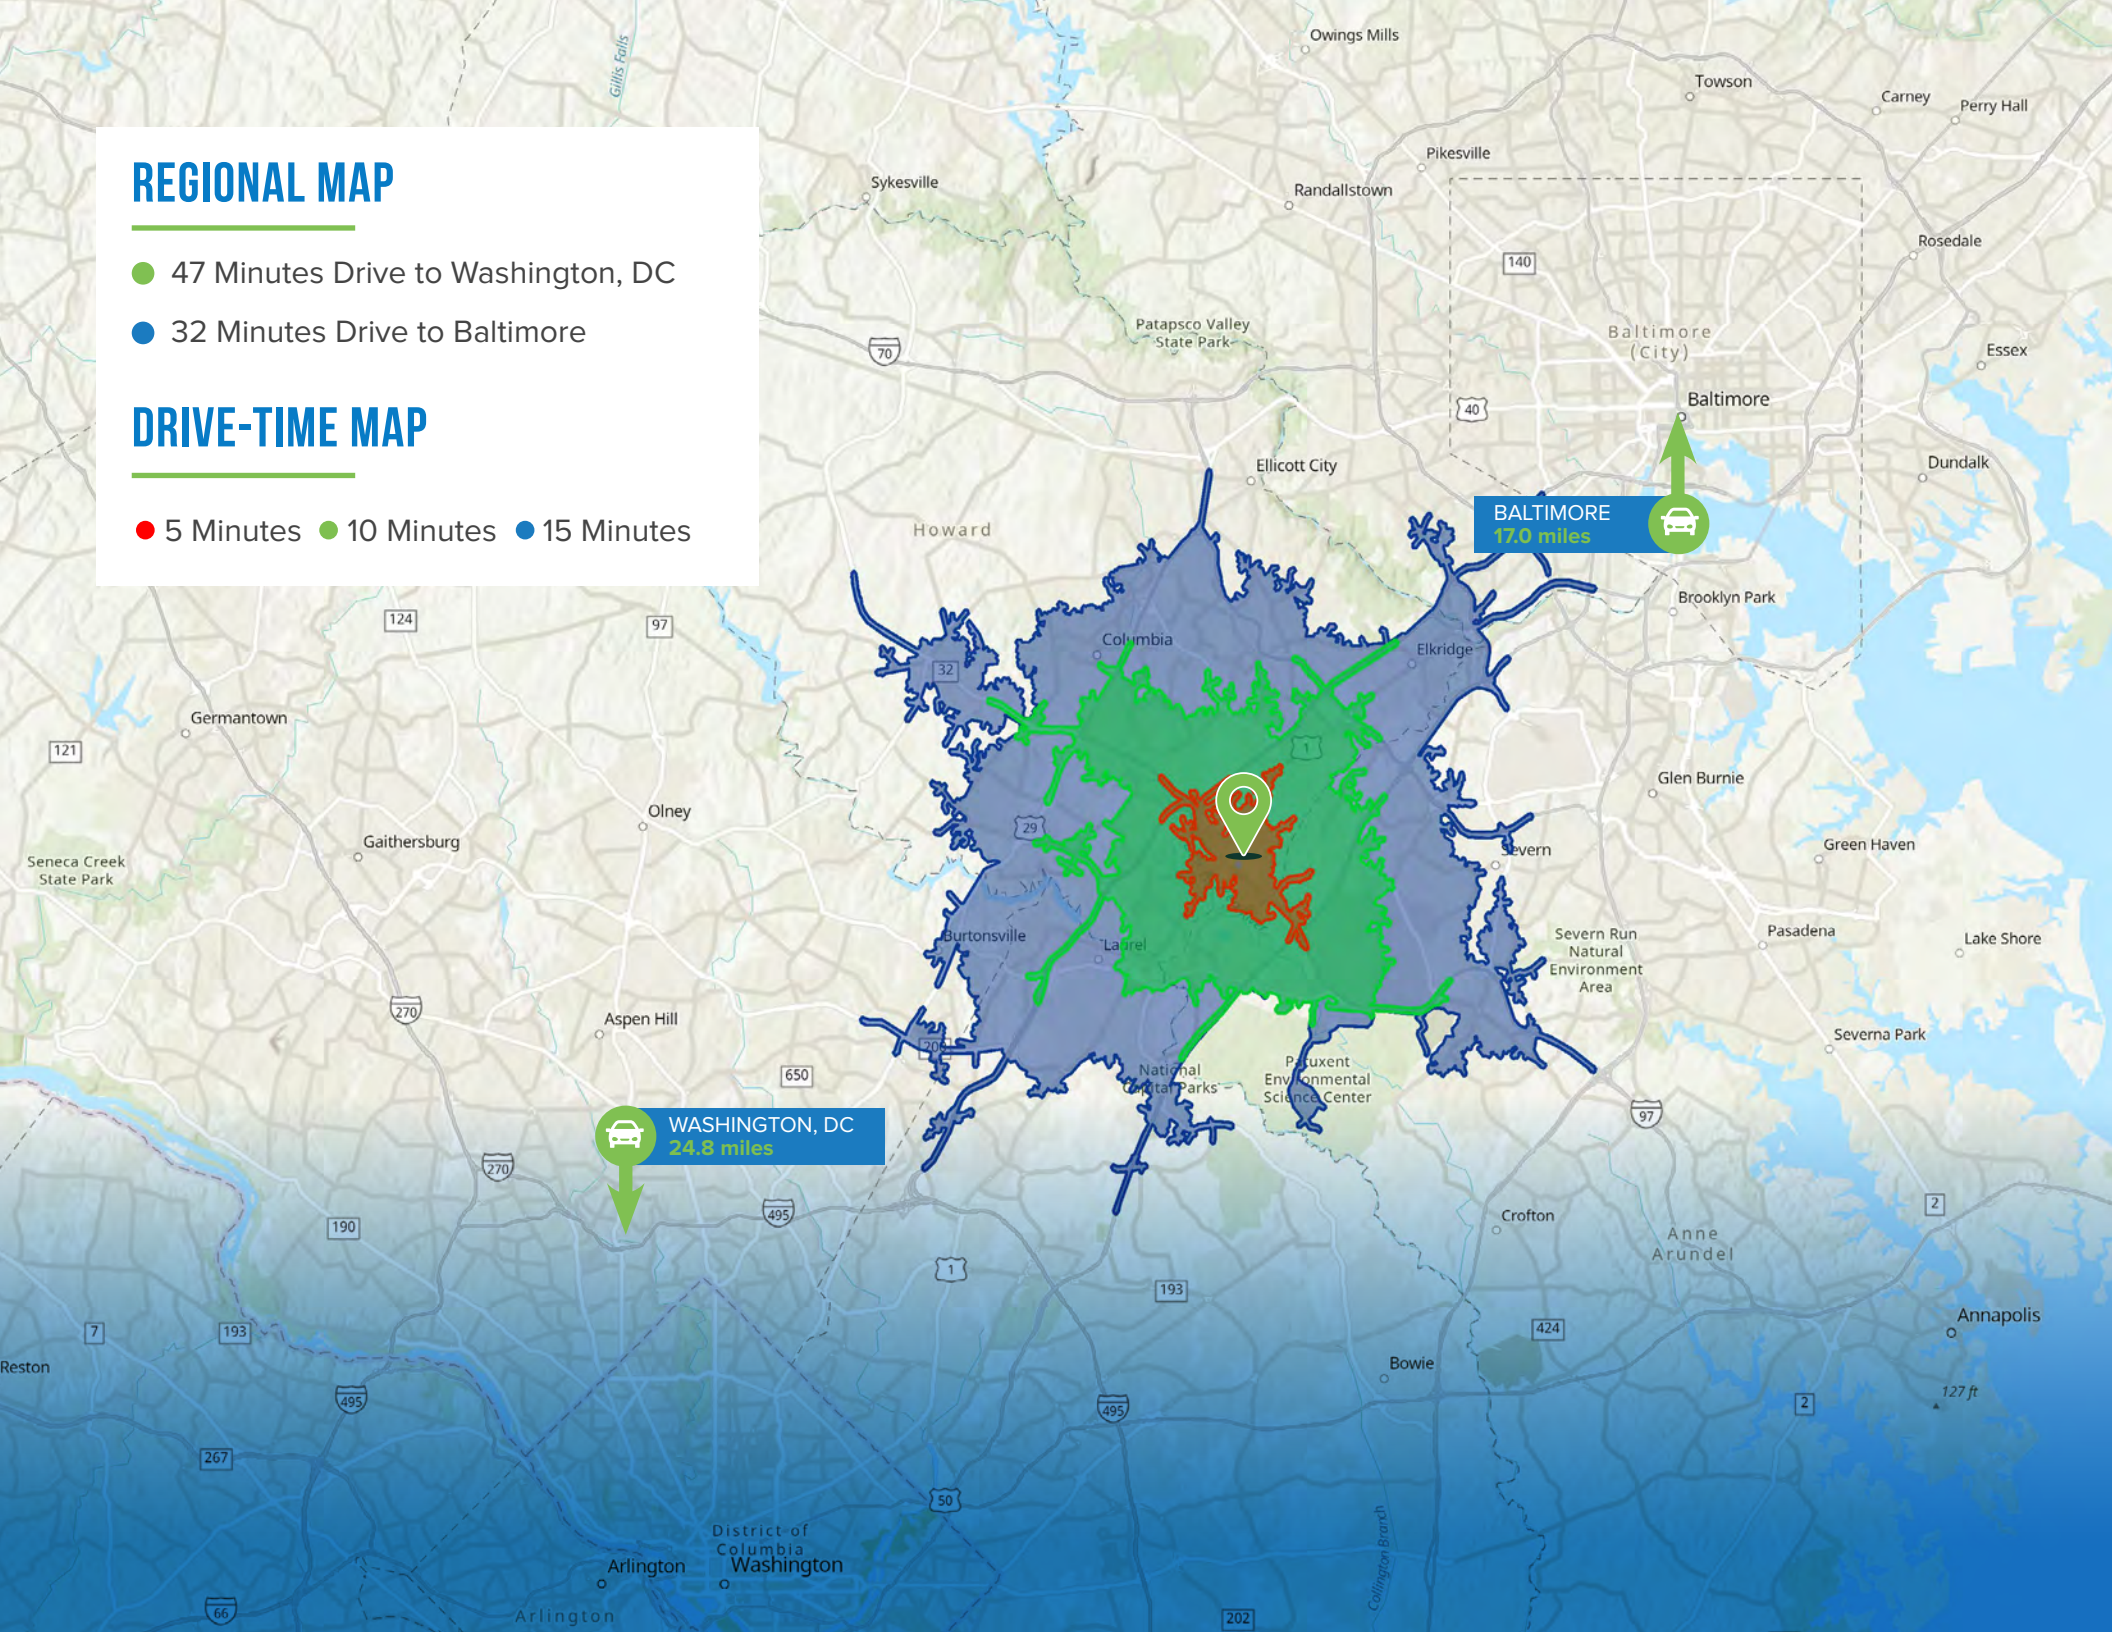

PROPERTY DESCRIPTION

- Suite 100 A: ± 900 SF
- Available immediately
- Zoning: M2, County

OFFERING

FOR SALE

OFFICE CONDO SUITE

Sale Price:\$215,000

Building Size:900 SF

TACO BELL
BURGER KING
Caribexpress
DUNKIN'
POPEYES SUBWAY
Star Liquors
CAZABE RESTAURANT
MCDONALD'S

Bollman Bridge Elementary School

32

10545 GUILFORD RD

PATUXENT FWY

REGIONAL MAP

- 47 Minutes Drive to Washington, DC
- 32 Minutes Drive to Baltimore

DRIVE-TIME MAP

- 5 Minutes
- 10 Minutes
- 15 Minutes

2023 SUMMARY

	1 MILE	5 MILES	10 MILE S
Total Households	1,402	57,035	200,543
Total Population	3,709	161,183	551,345
Average HH Income	\$98,282	\$96,042	\$105,221

CONTACT

HYATT COMMERCIAL

410-266-8800

2568A Riva Rd., Annapolis, MD 21401