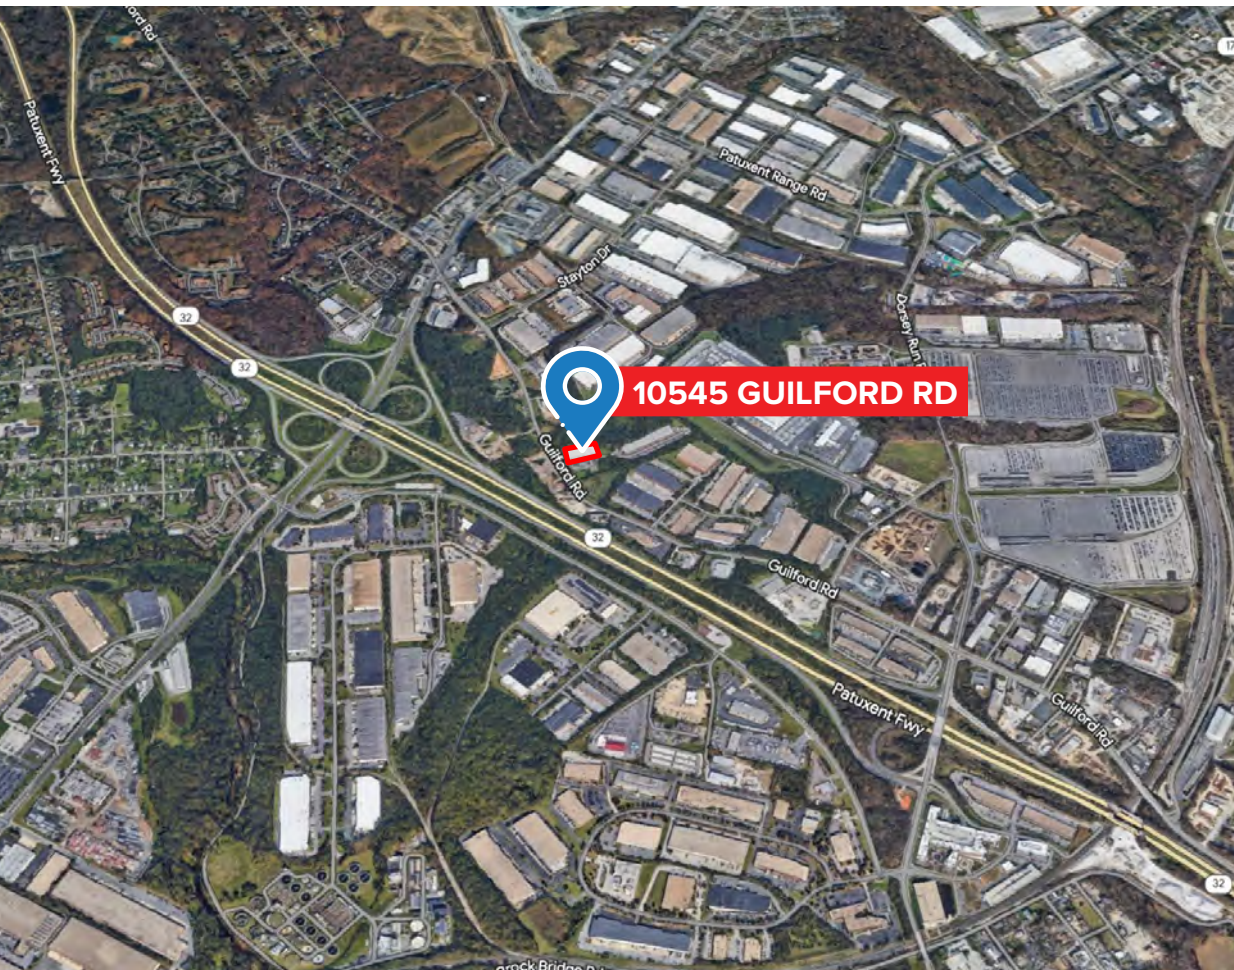

FOR SALE

10545 Guilford Rd, Jessup, MD 20794

Updated Price on
Office Condo Suite

John Sindler
410.260.6538
jsindler@hyattcommercial.com

HIGHLIGHTS

- Easy on-off access to highly traveled Washington Blvd
- ± 110 free surface spaces

PROPERTY DESCRIPTION

- Suite 100 A: ± 900 SF
- Available immediately
- Zoning: M2, County

OFFERING

FOR SALE

OFFICE CONDO SUITE

Sale Price:\$215,000

Building Size:900 SF

TACO BELL
BURGER KING
Caribexpress
DUNKIN'
POPEYES SUBWAY
Star Liquors
CAZABE RESTAURANT
MCDONALD'S

Bollman Bridge Elementary School

32

10545 GUILFORD RD

PATUXENT FWY

REGIONAL MAP

- 47 Minutes Drive to Washington, DC
- 32 Minutes Drive to Baltimore

DRIVE-TIME MAP

- 5 Minutes
- 10 Minutes
- 15 Minutes