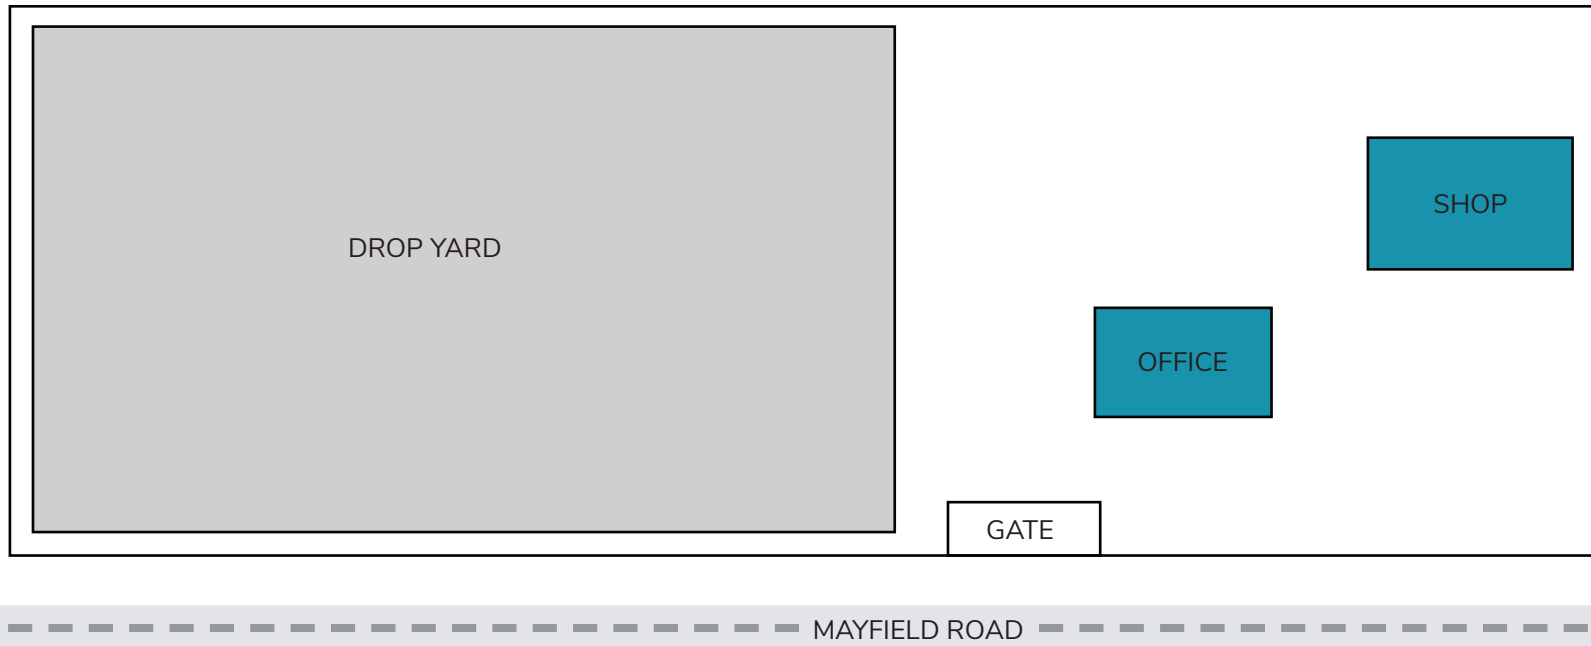

Site Plan

Contact For More Information

ROB WILLIAMS
rob.williams@streamrealty.com
T 864.593.0928